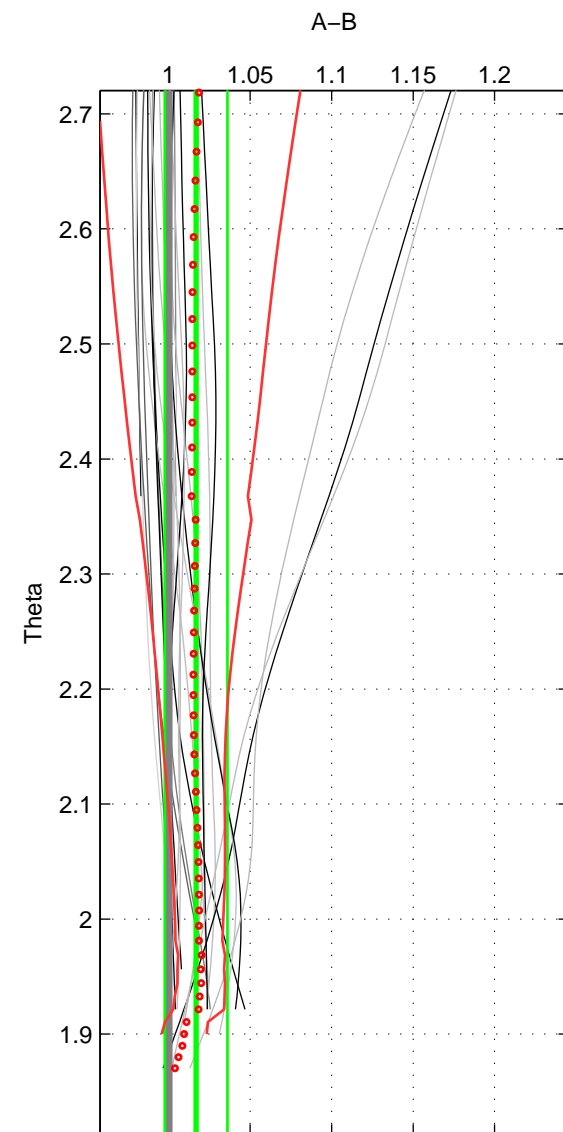

Cruise A (red). Date: Jul 2002 Cruisename: 697-49UP20020620

Cruise B (blue). Date: Feb 2005 Cruisename: 706-49UP20050114

\*\*\* "Favourite" values are means of spaces 1 2 3.

	Offset	O.StDev	Ratio	R.Stdev	Rating
SIGMA:	0.044	0.050	1.016	0.018	4
THETA:	0.048	0.055	1.017	0.019	4
DEPTH:	0.020	0.052	1.007	0.018	4
FAV.:	0.038	0.053	1.013	0.018	4

Profiles of A: 9  
 Profiles of B: 8  
 Diff profs : 22  
 WMoffset (A-B): 0.044177  
 WMoffset stdev: 0.050495  
 WMratio (A/B): 1.0155  
 WMratio stdev: 0.017669

Quality (1-5): 4

Profiles of A: 9  
 Profiles of B: 8  
 Diff profs : 22  
 WMoffset (A-B): 0.048042  
 WMoffset stdev: 0.054858  
 WMratio (A/B): 1.0169  
 WMratio stdev: 0.019186

Quality (1-5): 4

Profiles of A: 9  
 Profiles of B: 8  
 Diff profs : 22  
 WMoffset (A-B): 0.020411  
 WMoffset stdev: 0.052148  
 WMratio (A/B): 1.0072  
 WMratio stdev: 0.018074

Quality (1-5): 4