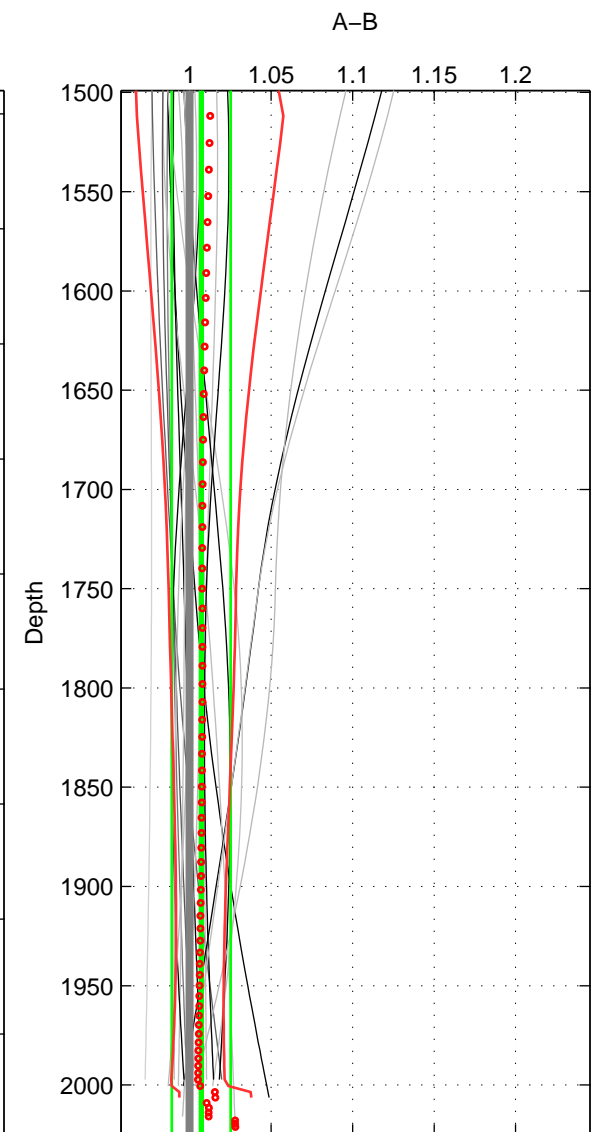

Cruise A (red). Date: Jul 2002 Cruisename: 697-49UP20020620

Cruise B (blue). Date: Feb 2005 Cruisename: 706-49UP20050114

\*\*\* "Favourite" values are means of spaces 1 2 3.

	Offset	O.StDev	Ratio	R.Stdev	Rating
SIGMA:	0.044	0.050	1.016	0.018	4
THETA:	0.048	0.055	1.017	0.019	4
DEPTH:	0.020	0.052	1.007	0.018	4
FAV.:	0.038	0.053	1.013	0.018	4

Profiles of A: 9  
 Profiles of B: 8  
 Diff profs : 22  
 WMoffset (A-B): 0.044177  
 WMoffset stdev: 0.050495  
 WMratio (A/B): 1.0155  
 WMratio stdev: 0.017669

Quality (1-5): 4

Profiles of A: 9  
 Profiles of B: 8  
 Diff profs : 22  
 WMoffset (A-B): 0.048042  
 WMoffset stdev: 0.054858  
 WMratio (A/B): 1.0169  
 WMratio stdev: 0.019186

Quality (1-5): 4

Profiles of A: 9  
 Profiles of B: 8  
 Diff profs : 22  
 WMoffset (A-B): 0.020411  
 WMoffset stdev: 0.052148  
 WMratio (A/B): 1.0072  
 WMratio stdev: 0.018074

Quality (1-5): 4