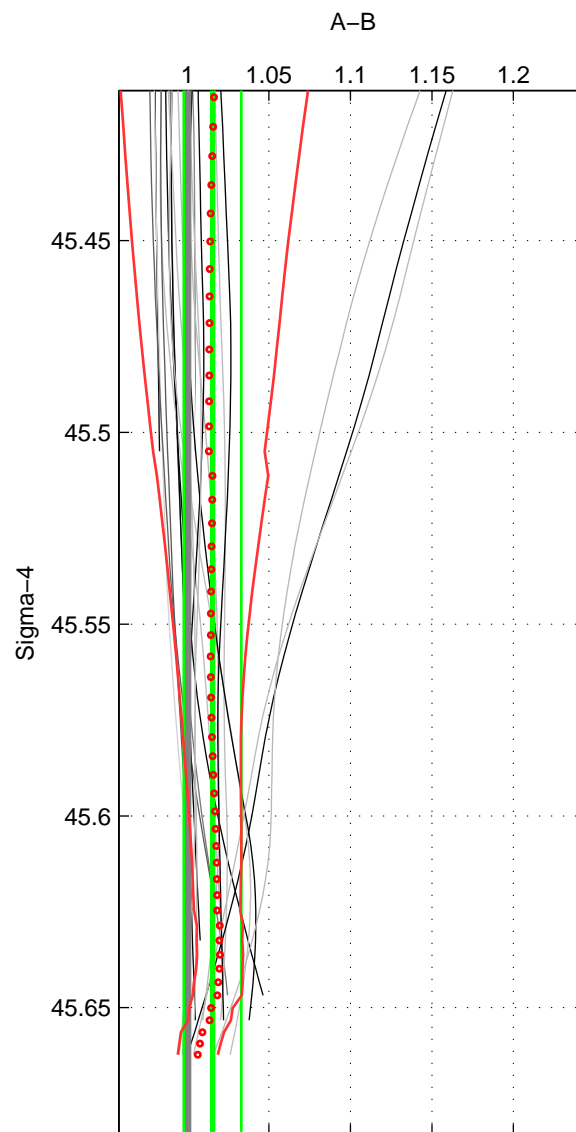

Cruise A (red). Date: Jul 2002 Cruisename: 697-49UP20020620

Cruise B (blue). Date: Feb 2005 Cruisename: 706-49UP20050114

\*\*\* "Favourite" values are means of spaces 1 2 3.

	Offset	O.StDev	Ratio	R.Stdev	Rating
SIGMA:	0.044	0.050	1.016	0.018	4
THETA:	0.048	0.055	1.017	0.019	4
DEPTH:	0.020	0.052	1.007	0.018	4
FAV.:	0.038	0.053	1.013	0.018	4

Profiles of A: 9  
 Profiles of B: 8  
 Diff profs : 22  
 WMoffset (A-B): 0.044177  
 WMoffset stdev: 0.050495  
 WMratio (A/B): 1.0155  
 WMratio stdev: 0.017669

Quality (1-5): 4

Profiles of A: 9  
 Profiles of B: 8  
 Diff profs : 22  
 WMoffset (A-B): 0.048042  
 WMoffset stdev: 0.054858  
 WMratio (A/B): 1.0169  
 WMratio stdev: 0.019186

Quality (1-5): 4

Profiles of A: 9  
 Profiles of B: 8  
 Diff profs : 22  
 WMoffset (A-B): 0.020411  
 WMoffset stdev: 0.052148  
 WMratio (A/B): 1.0072  
 WMratio stdev: 0.018074

Quality (1-5): 4