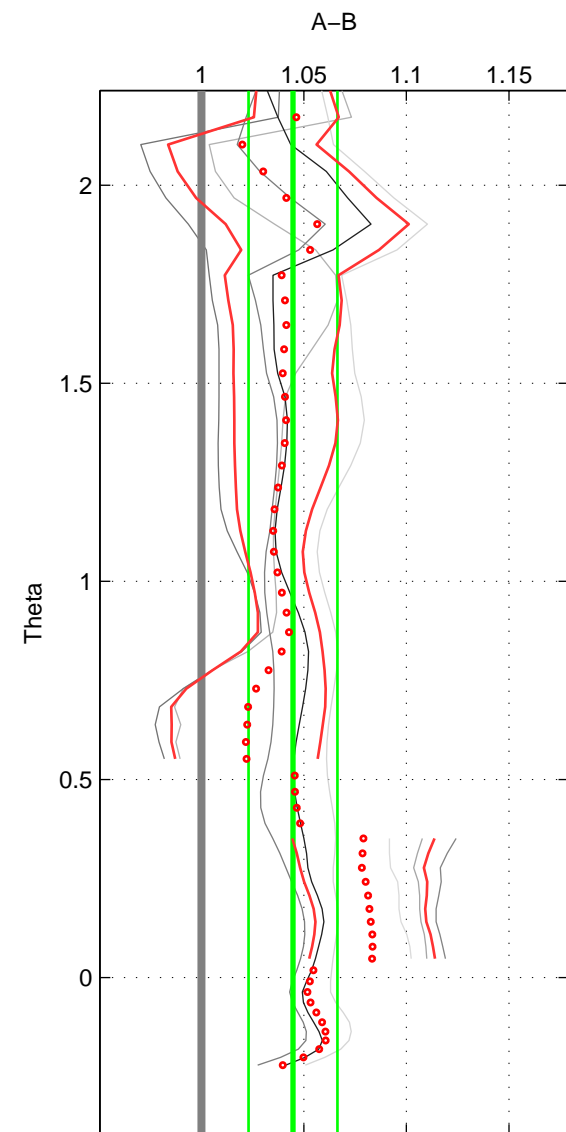

Cruise A (red). Date: Feb 1986 Cruisename: 363-35MF19850224

Cruise B (blue). Date: Mar 1994 Cruisename: 392-74DI19940219

*** "Favourite" values are means of spaces 1 2 3.

	Offset	O.StDev	Ratio	R.Stdev	Rating
SIGMA:	0.093	0.044	1.046	0.023	4
THETA:	0.092	0.042	1.045	0.022	4
DEPTH:	0.094	0.063	1.045	0.031	4
FAV.:	0.093	0.050	1.045	0.025	4

Profiles of A: 6
 Profiles of B: 5
 Diff profs : 8
 WMoffset (A-B): 0.093446
 WMoffset stdev: 0.043558
 WMratio (A/B): 1.0458
 WMratio stdev: 0.022824

Quality (1-5): 4

Profiles of A: 6
 Profiles of B: 5
 Diff profs : 8
 WMoffset (A-B): 0.091858
 WMoffset stdev: 0.041979
 WMratio (A/B): 1.0447
 WMratio stdev: 0.021676

Quality (1-5): 4

Profiles of A: 6
 Profiles of B: 5
 Diff profs : 8
 WMoffset (A-B): 0.094092
 WMoffset stdev: 0.063433
 WMratio (A/B): 1.0446
 WMratio stdev: 0.031085

Quality (1-5): 4