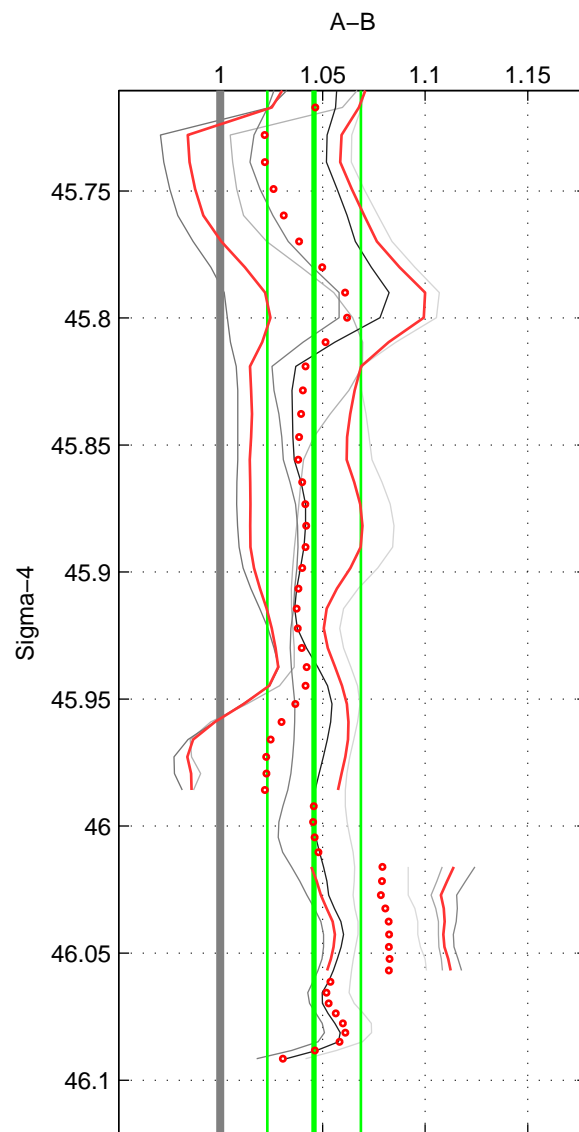

Cruise A (red). Date: Feb 1986 Cruisename: 363-35MF19850224

Cruise B (blue). Date: Mar 1994 Cruisename: 392-74DI19940219

*** "Favourite" values are means of spaces 1 2 3.

	Offset	O.StDev	Ratio	R.Stdev	Rating
SIGMA:	0.093	0.044	1.046	0.023	4
THETA:	0.092	0.042	1.045	0.022	4
DEPTH:	0.094	0.063	1.045	0.031	4
FAV.:	0.093	0.050	1.045	0.025	4

Profiles of A: 6
 Profiles of B: 5
 Diff profs : 8
 WMoffset (A-B): 0.093446
 WMoffset stdev: 0.043558
 WMratio (A/B): 1.0458
 WMratio stdev: 0.022824

Quality (1-5): 4

Profiles of A: 6
 Profiles of B: 5
 Diff profs : 8
 WMoffset (A-B): 0.091858
 WMoffset stdev: 0.041979
 WMratio (A/B): 1.0447
 WMratio stdev: 0.021676

Quality (1-5): 4

Profiles of A: 6
 Profiles of B: 5
 Diff profs : 8
 WMoffset (A-B): 0.094092
 WMoffset stdev: 0.063433
 WMratio (A/B): 1.0446
 WMratio stdev: 0.031085

Quality (1-5): 4