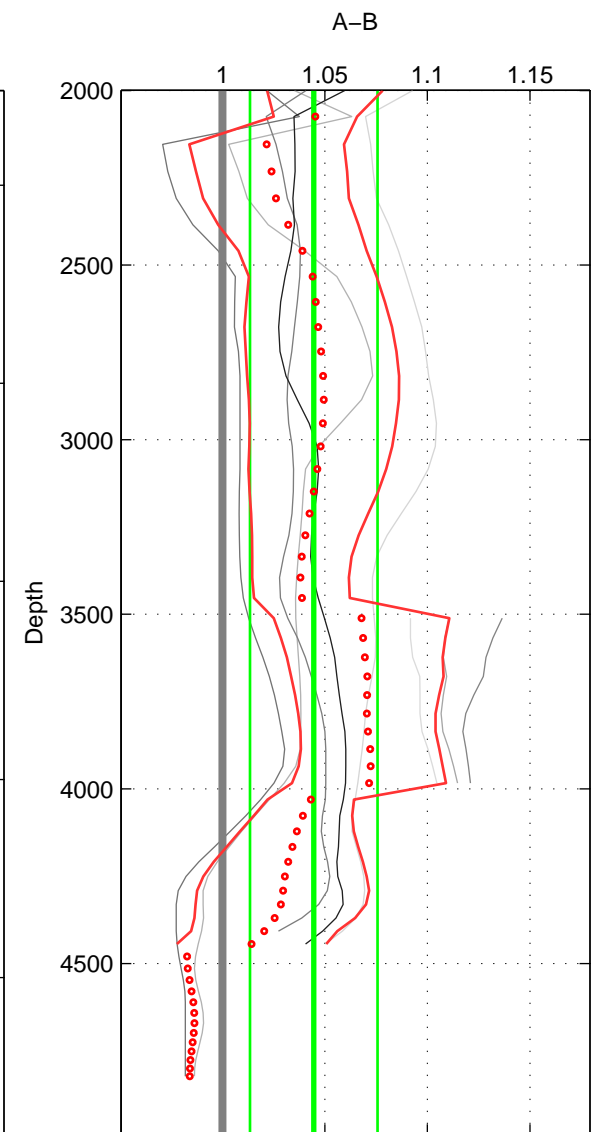

Cruise A (red). Date: Feb 1986 Cruisename: 363-35MF19850224

Cruise B (blue). Date: Mar 1994 Cruisename: 392-74DI19940219

*** "Favourite" values are means of spaces 1 2 3.

	Offset	O.StDev	Ratio	R.Stdev	Rating
SIGMA:	0.093	0.044	1.046	0.023	4
THETA:	0.092	0.042	1.045	0.022	4
DEPTH:	0.094	0.063	1.045	0.031	4
FAV.:	0.093	0.050	1.045	0.025	4

Profiles of A: 6
 Profiles of B: 5
 Diff profs : 8
 WMoffset (A-B): 0.093446
 WMoffset stdev: 0.043558
 WMratio (A/B): 1.0458
 WMratio stdev: 0.022824

Quality (1-5): 4

Profiles of A: 6
 Profiles of B: 5
 Diff profs : 8
 WMoffset (A-B): 0.091858
 WMoffset stdev: 0.041979
 WMratio (A/B): 1.0447
 WMratio stdev: 0.021676

Quality (1-5): 4

Profiles of A: 6
 Profiles of B: 5
 Diff profs : 8
 WMoffset (A-B): 0.094092
 WMoffset stdev: 0.063433
 WMratio (A/B): 1.0446
 WMratio stdev: 0.031085

Quality (1-5): 4