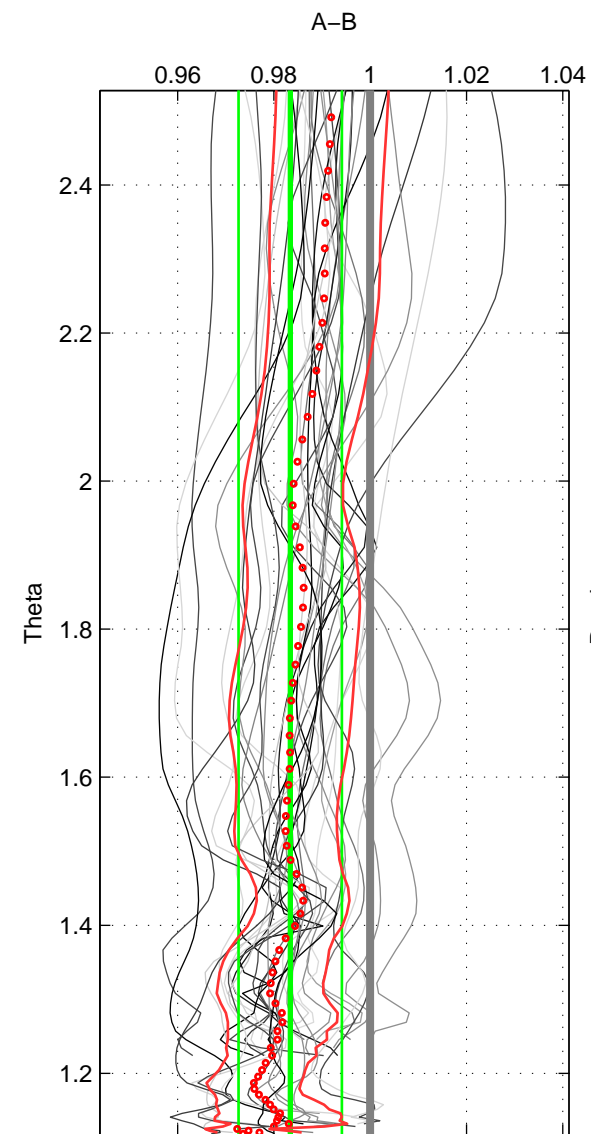

Cruise A (red). Date: Feb 1991 Cruisename: 478-31DS19910216  
 Cruise B (blue). Date: Aug 2001 Cruisename: 592-49NZ20010723

\*\*\* "Favourite" values are means of spaces 1 2 3.

	Offset	O.StDev	Ratio	R.Stdev	Rating
SIGMA:	-0.051	0.030	0.982	0.011	5
THETA:	-0.047	0.030	0.983	0.011	5
DEPTH:	-0.051	0.025	0.981	0.010	5
FAV. :	-0.050	0.029	0.982	0.010	5

Profiles of A: 4  
 Profiles of B: 24  
 Diff profs : 31  
 WMoffset (A-B): -0.051394  
 WMoffset stdev: 0.02982  
 WMratio (A/B): 0.98194  
 WMratio stdev: 0.010514

Quality (1-5): 5

Profiles of A: 4  
 Profiles of B: 24  
 Diff profs : 31  
 WMoffset (A-B): -0.047286  
 WMoffset stdev: 0.030412  
 WMratio (A/B): 0.9834  
 WMratio stdev: 0.010731

Quality (1-5): 5

Profiles of A: 4  
 Profiles of B: 24  
 Diff profs : 31  
 WMoffset (A-B): -0.050789  
 WMoffset stdev: 0.025329  
 WMratio (A/B): 0.98076  
 WMratio stdev: 0.0095303

Quality (1-5): 5