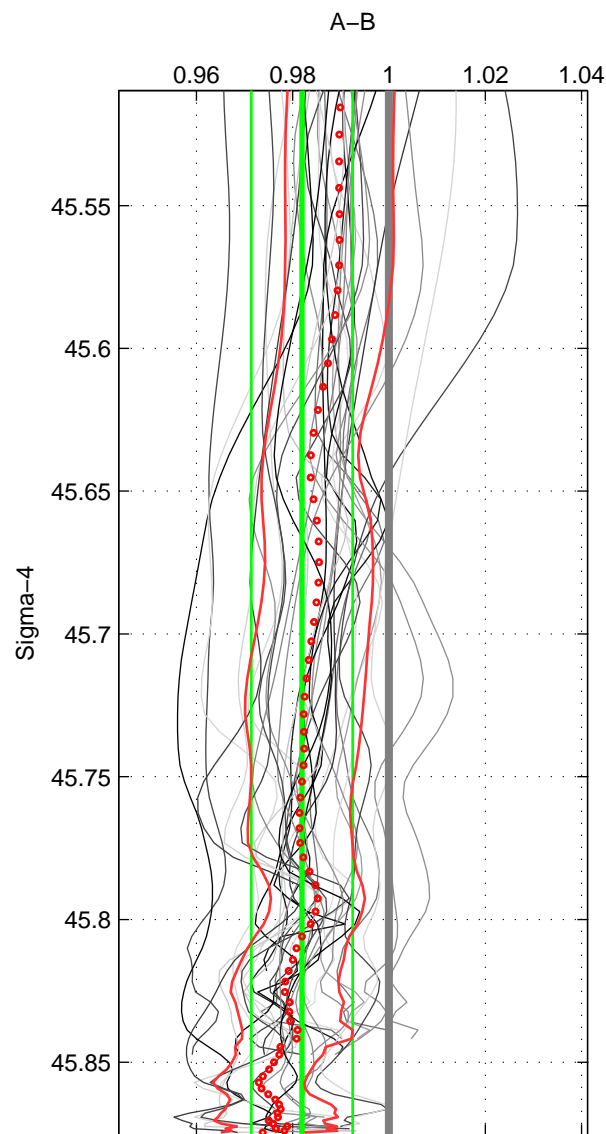

Cruise A (red). Date: Feb 1991 Cruisename: 478-31DS19910216  
 Cruise B (blue). Date: Aug 2001 Cruisename: 592-49NZ20010723

\*\*\* "Favourite" values are means of spaces 1 2 3.

	Offset	O.StDev	Ratio	R.Stdev	Rating
SIGMA:	-0.051	0.030	0.982	0.011	5
THETA:	-0.047	0.030	0.983	0.011	5
DEPTH:	-0.051	0.025	0.981	0.010	5
FAV. :	-0.050	0.029	0.982	0.010	5

Profiles of A: 4  
 Profiles of B: 24  
 Diff profs : 31  
 WMoffset (A-B): -0.051394  
 WMoffset stdev: 0.02982  
 WMratio (A/B): 0.98194  
 WMratio stdev: 0.010514

Quality (1-5): 5

Profiles of A: 4  
 Profiles of B: 24  
 Diff profs : 31  
 WMoffset (A-B): -0.047286  
 WMoffset stdev: 0.030412  
 WMratio (A/B): 0.9834  
 WMratio stdev: 0.010731

Quality (1-5): 5

Profiles of A: 4  
 Profiles of B: 24  
 Diff profs : 31  
 WMoffset (A-B): -0.050789  
 WMoffset stdev: 0.025329  
 WMratio (A/B): 0.98076  
 WMratio stdev: 0.0095303

Quality (1-5): 5