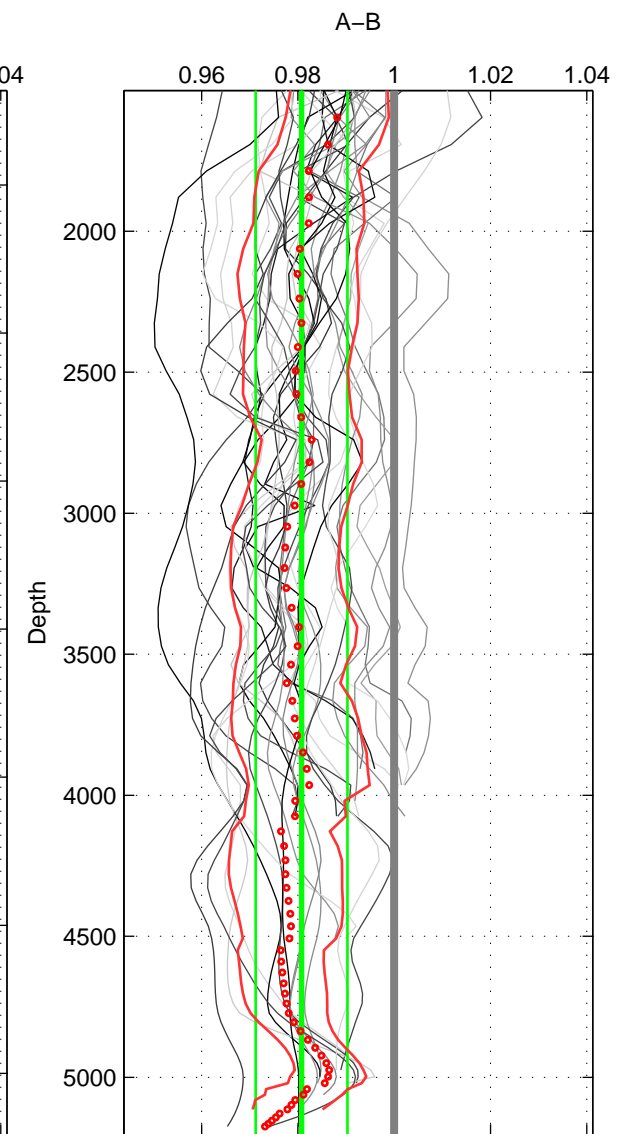

Cruise A (red). Date: Feb 1991 Cruisename: 478-31DS19910216  
 Cruise B (blue). Date: Aug 2001 Cruisename: 592-49NZ20010723

\*\*\* "Favourite" values are means of spaces 1 2 3.

	Offset	O.StDev	Ratio	R.Stdev	Rating
SIGMA:	-0.051	0.030	0.982	0.011	5
THETA:	-0.047	0.030	0.983	0.011	5
DEPTH:	-0.051	0.025	0.981	0.010	5
FAV. :	-0.050	0.029	0.982	0.010	5

Profiles of A: 4  
 Profiles of B: 24  
 Diff profs : 31  
 WMoffset (A-B): -0.051394  
 WMoffset stdev: 0.02982  
 WMratio (A/B): 0.98194  
 WMratio stdev: 0.010514

Quality (1-5): 5

Profiles of A: 4  
 Profiles of B: 24  
 Diff profs : 31  
 WMoffset (A-B): -0.047286  
 WMoffset stdev: 0.030412  
 WMratio (A/B): 0.9834  
 WMratio stdev: 0.010731

Quality (1-5): 5

Profiles of A: 4  
 Profiles of B: 24  
 Diff profs : 31  
 WMoffset (A-B): -0.050789  
 WMoffset stdev: 0.025329  
 WMratio (A/B): 0.98076  
 WMratio stdev: 0.0095303

Quality (1-5): 5