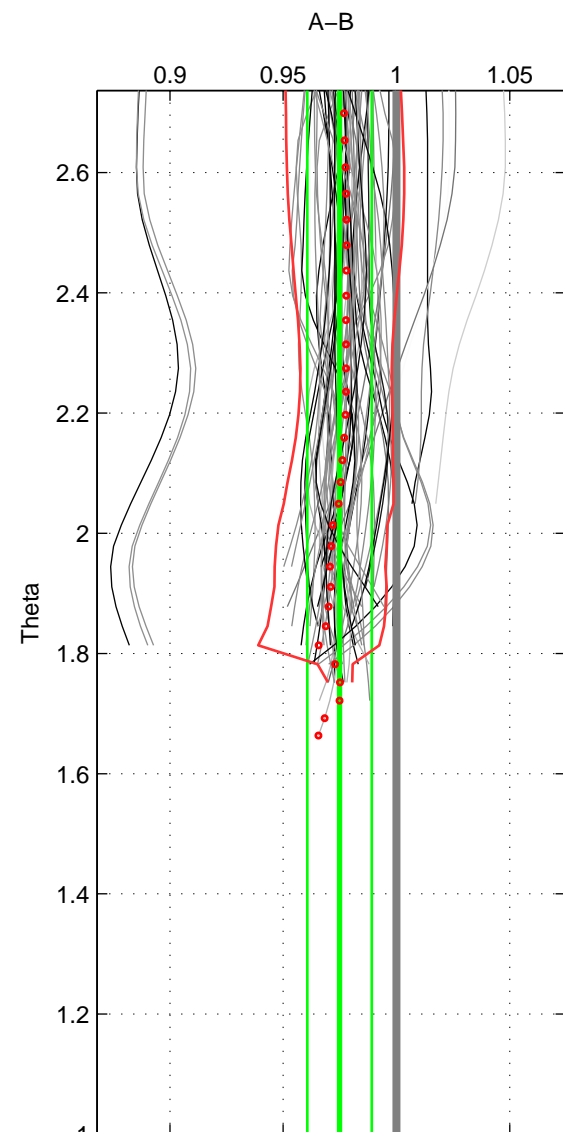

Cruise A (red). Date: May 2000 Cruisename: 689-49UP20000420

Cruise B (blue). Date: Jul 2002 Cruisename: 697-49UP20020620

*** "Favourite" values are means of spaces 1 2.

	Offset	O.StDev	Ratio	R.Stdev	Rating
SIGMA:	-0.071	0.038	0.976	0.013	5
THETA:	-0.075	0.042	0.975	0.014	5
DEPTH:	-0.076	0.013	0.975	0.005	3
FAV. :	-0.073	0.040	0.975	0.013	5

Profiles of A: 24
 Profiles of B: 26
 Diff profs : 65
 WMoffset (A-B): -0.071
 WMoffset stdev: 0.03767
 WMratio (A/B): 0.97608
 WMratio stdev: 0.012706

Quality (1-5): 5

Profiles of A: 24
 Profiles of B: 26
 Diff profs : 65
 WMoffset (A-B): -0.075377
 WMoffset stdev: 0.042341
 WMratio (A/B): 0.97487
 WMratio stdev: 0.014234

Quality (1-5): 5

Profiles of A: 24
 Profiles of B: 25
 Diff profs : 63
 WMoffset (A-B): -0.075583
 WMoffset stdev: 0.012795
 WMratio (A/B): 0.97542
 WMratio stdev: 0.0045148

Quality (1-5): 3

Please note that statistics are bad.