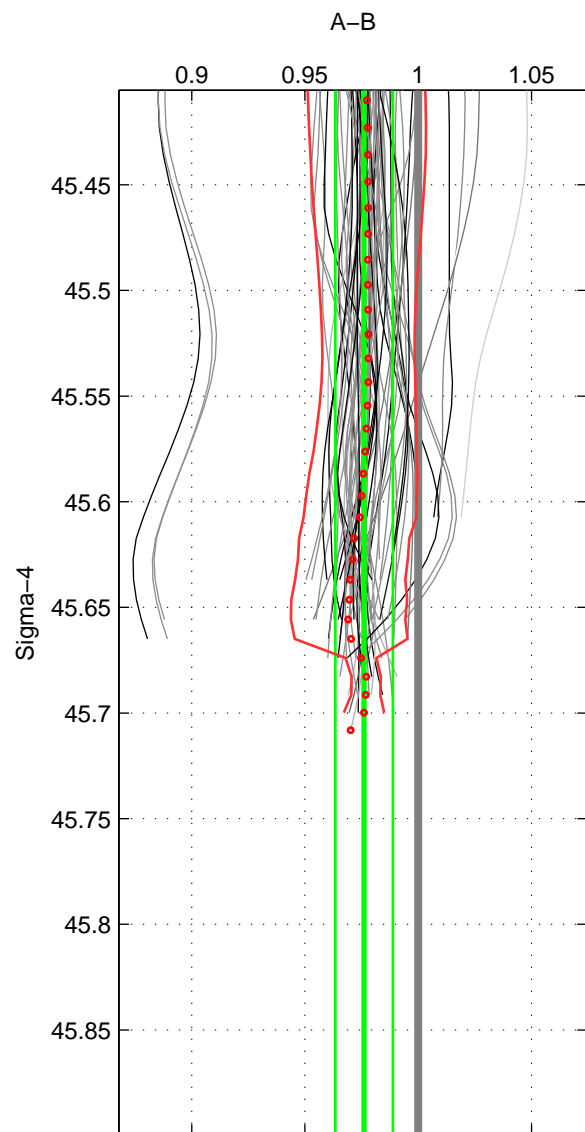

Cruise A (red). Date: May 2000 Cruisename: 689-49UP20000420

Cruise B (blue). Date: Jul 2002 Cruisename: 697-49UP20020620

*** "Favourite" values are means of spaces 1 2.

	Offset	O.StDev	Ratio	R.Stdev	Rating
SIGMA:	-0.071	0.038	0.976	0.013	5
THETA:	-0.075	0.042	0.975	0.014	5
DEPTH:	-0.076	0.013	0.975	0.005	3
FAV. :	-0.073	0.040	0.975	0.013	5

Profiles of A: 24
 Profiles of B: 26
 Diff profs : 65
 WMoffset (A-B): -0.071
 WMoffset stdev: 0.03767
 WMratio (A/B): 0.97608
 WMratio stdev: 0.012706

Quality (1-5): 5

Profiles of A: 24
 Profiles of B: 26
 Diff profs : 65
 WMoffset (A-B): -0.075377
 WMoffset stdev: 0.042341
 WMratio (A/B): 0.97487
 WMratio stdev: 0.014234

Quality (1-5): 5

Profiles of A: 24
 Profiles of B: 25
 Diff profs : 63
 WMoffset (A-B): -0.075583
 WMoffset stdev: 0.012795
 WMratio (A/B): 0.97542
 WMratio stdev: 0.0045148

Quality (1-5): 3

Please note that statistics are bad.