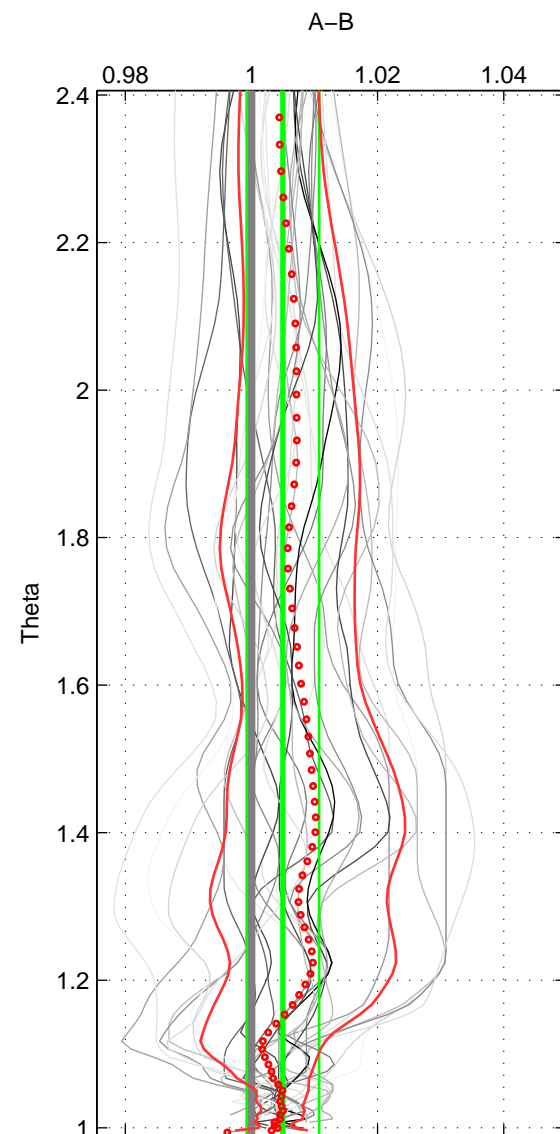

Cruise A (red). Date: Mar 1995 Cruisename: 348-316N19950310

Cruise B (blue). Date: Jan 2004 Cruisename: 385-49NZ20031209

\*\*\* "Favourite" values are means of spaces 1 2 3.

	Offset	O.StDev	Ratio	R.Stdev	Rating
SIGMA:	0.013	0.013	1.005	0.006	5
THETA:	0.012	0.013	1.005	0.006	5
DEPTH:	0.008	0.011	1.004	0.005	5
FAV.:	0.011	0.013	1.005	0.005	5

Profiles of A: 7  
 Profiles of B: 5  
 Diff profs : 29  
 WMoffset (A-B): 0.012662  
 WMoffset stdev: 0.013247  
 WMratio (A/B): 1.0055  
 WMratio stdev: 0.0057183

Quality (1-5): 5

Profiles of A: 7  
 Profiles of B: 5  
 Diff profs : 29  
 WMoffset (A-B): 0.011543  
 WMoffset stdev: 0.013334  
 WMratio (A/B): 1.005  
 WMratio stdev: 0.0057479

Quality (1-5): 5

Profiles of A: 7  
 Profiles of B: 5  
 Diff profs : 29  
 WMoffset (A-B): 0.0084012  
 WMoffset stdev: 0.010974  
 WMratio (A/B): 1.0036  
 WMratio stdev: 0.0047329

Quality (1-5): 5