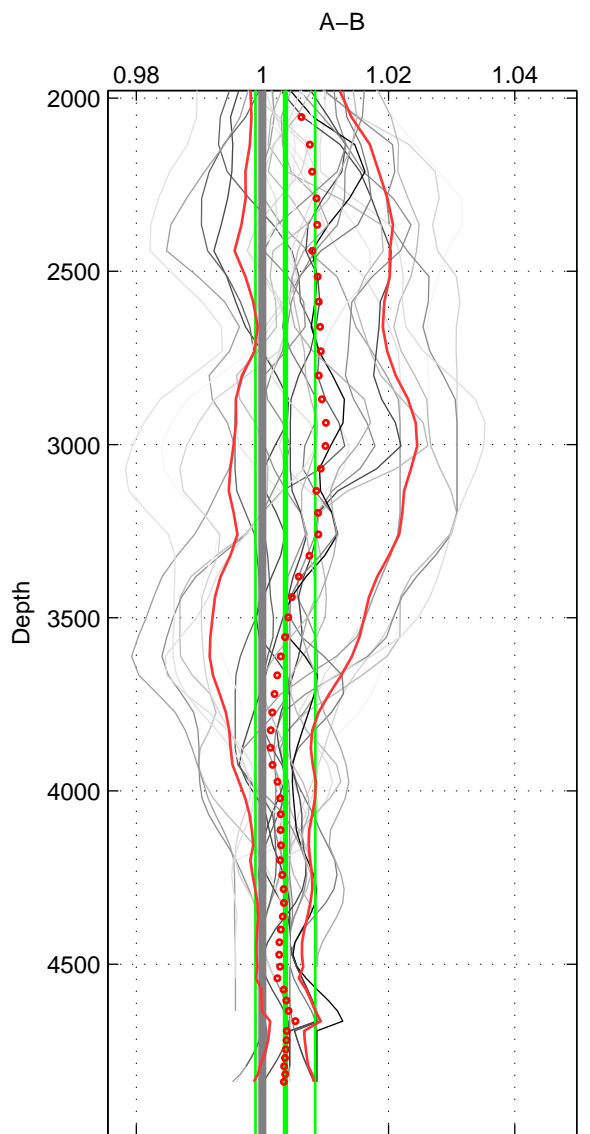

Cruise A (red). Date: Mar 1995 Cruisename: 348-316N19950310

Cruise B (blue). Date: Jan 2004 Cruisename: 385-49NZ20031209

\*\*\* "Favourite" values are means of spaces 1 2 3.

	Offset	O.StDev	Ratio	R.Stdev	Rating
SIGMA:	0.013	0.013	1.005	0.006	5
THETA:	0.012	0.013	1.005	0.006	5
DEPTH:	0.008	0.011	1.004	0.005	5
FAV.:	0.011	0.013	1.005	0.005	5

Profiles of A: 7  
 Profiles of B: 5  
 Diff profs : 29  
 WMoffset (A-B): 0.012662  
 WMoffset stdev: 0.013247  
 WMratio (A/B): 1.0055  
 WMratio stdev: 0.0057183

Quality (1-5): 5

Profiles of A: 7  
 Profiles of B: 5  
 Diff profs : 29  
 WMoffset (A-B): 0.011543  
 WMoffset stdev: 0.013334  
 WMratio (A/B): 1.005  
 WMratio stdev: 0.0057479

Quality (1-5): 5

Profiles of A: 7  
 Profiles of B: 5  
 Diff profs : 29  
 WMoffset (A-B): 0.0084012  
 WMoffset stdev: 0.010974  
 WMratio (A/B): 1.0036  
 WMratio stdev: 0.0047329

Quality (1-5): 5