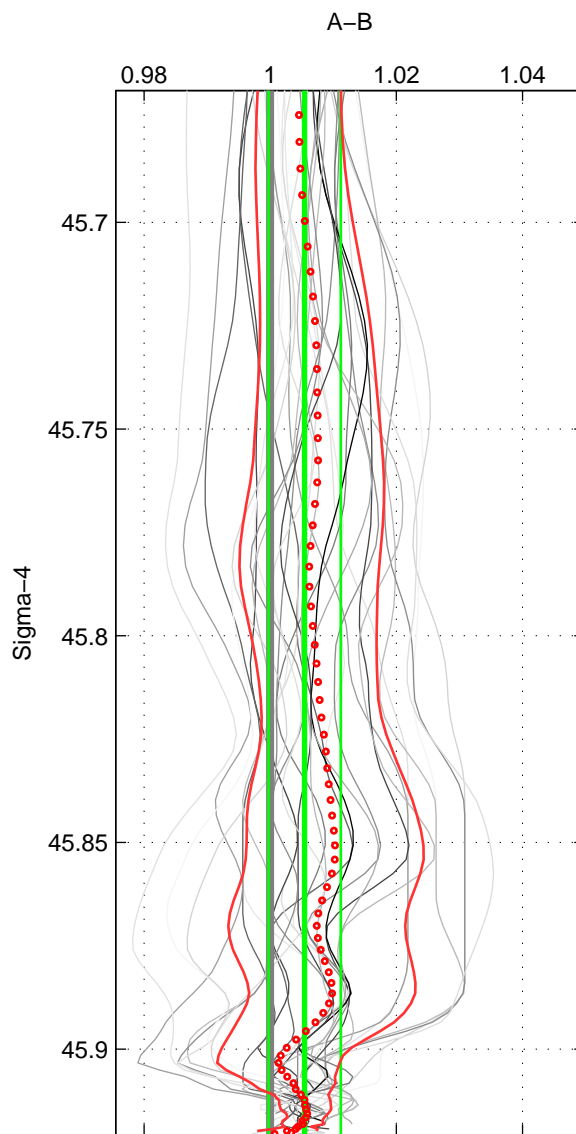

Cruise A (red). Date: Mar 1995 Cruisename: 348-316N19950310

Cruise B (blue). Date: Jan 2004 Cruisename: 385-49NZ20031209

\*\*\* "Favourite" values are means of spaces 1 2 3.

	Offset	O.StDev	Ratio	R.Stdev	Rating
SIGMA:	0.013	0.013	1.005	0.006	5
THETA:	0.012	0.013	1.005	0.006	5
DEPTH:	0.008	0.011	1.004	0.005	5
FAV.:	0.011	0.013	1.005	0.005	5

Profiles of A: 7  
 Profiles of B: 5  
 Diff profs : 29  
 WMoffset (A-B): 0.012662  
 WMoffset stdev: 0.013247  
 WMratio (A/B): 1.0055  
 WMratio stdev: 0.0057183

Quality (1-5): 5

Profiles of A: 7  
 Profiles of B: 5  
 Diff profs : 29  
 WMoffset (A-B): 0.011543  
 WMoffset stdev: 0.013334  
 WMratio (A/B): 1.005  
 WMratio stdev: 0.0057479

Quality (1-5): 5

Profiles of A: 7  
 Profiles of B: 5  
 Diff profs : 29  
 WMoffset (A-B): 0.0084012  
 WMoffset stdev: 0.010974  
 WMratio (A/B): 1.0036  
 WMratio stdev: 0.0047329

Quality (1-5): 5