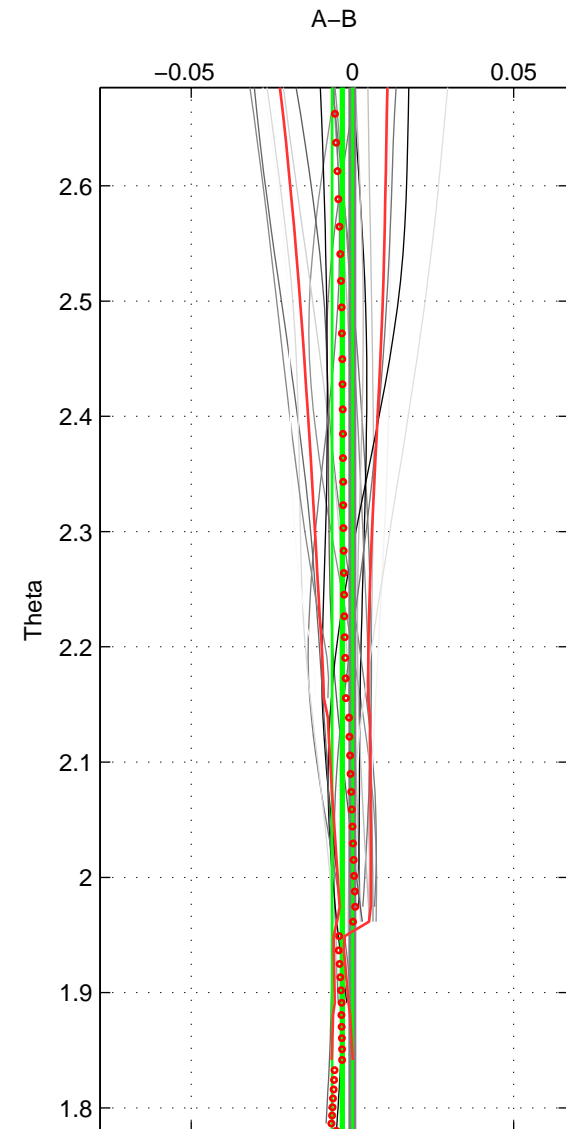

Cruise A (red). Date: Jul 2005 Cruisename: 669-49UF20050615

Cruise B (blue). Date: Jul 2001 Cruisename: 694-49UP20010619

*** "Favourite" values are means of spaces 1 2 3.

	Offset	O.StDev	Ratio	R.Stdev	Rating
SIGMA:	-0.002	0.002	1.000	0.000	4
THETA:	-0.003	0.003	1.000	0.000	4
DEPTH:	-0.007	0.017	1.000	0.000	4
FAV.:	-0.004	0.007	1.000	0.000	4

Profiles of A: 7
 Profiles of B: 6
 Diff profs : 20
 WMoffset (A-B): -0.0018269
 WMoffset stdev: 0.0019331
 WMratio (A/B): 0.99995
 WMratio stdev: 5.5885e-05

Quality (1-5): 4

Profiles of A: 7
 Profiles of B: 6
 Diff profs : 20
 WMoffset (A-B): -0.0031446
 WMoffset stdev: 0.0031805
 WMratio (A/B): 0.99991
 WMratio stdev: 9.1948e-05

Quality (1-5): 4

Profiles of A: 7
 Profiles of B: 6
 Diff profs : 20
 WMoffset (A-B): -0.0072824
 WMoffset stdev: 0.016905
 WMratio (A/B): 0.99979
 WMratio stdev: 0.00048892

Quality (1-5): 4