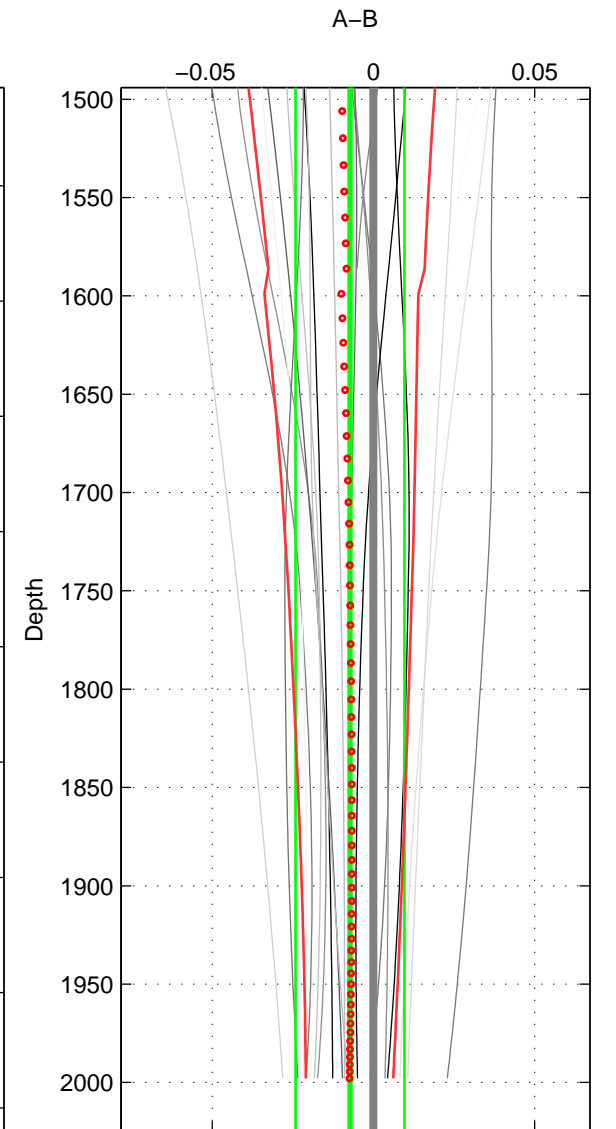

Cruise A (red). Date: Jul 2005 Cruisename: 669-49UF20050615

Cruise B (blue). Date: Jul 2001 Cruisename: 694-49UP20010619

*** "Favourite" values are means of spaces 1 2 3.

	Offset	O.StDev	Ratio	R.Stdev	Rating
SIGMA:	-0.002	0.002	1.000	0.000	4
THETA:	-0.003	0.003	1.000	0.000	4
DEPTH:	-0.007	0.017	1.000	0.000	4
FAV.:	-0.004	0.007	1.000	0.000	4

Profiles of A: 7
 Profiles of B: 6
 Diff profs : 20
 WMoffset (A-B): -0.0018269
 WMoffset stdev: 0.0019331
 WMratio (A/B): 0.99995
 WMratio stdev: 5.5885e-05

Quality (1-5): 4

Profiles of A: 7
 Profiles of B: 6
 Diff profs : 20
 WMoffset (A-B): -0.0031446
 WMoffset stdev: 0.0031805
 WMratio (A/B): 0.99991
 WMratio stdev: 9.1948e-05

Quality (1-5): 4

Profiles of A: 7
 Profiles of B: 6
 Diff profs : 20
 WMoffset (A-B): -0.0072824
 WMoffset stdev: 0.016905
 WMratio (A/B): 0.99979
 WMratio stdev: 0.00048892

Quality (1-5): 4