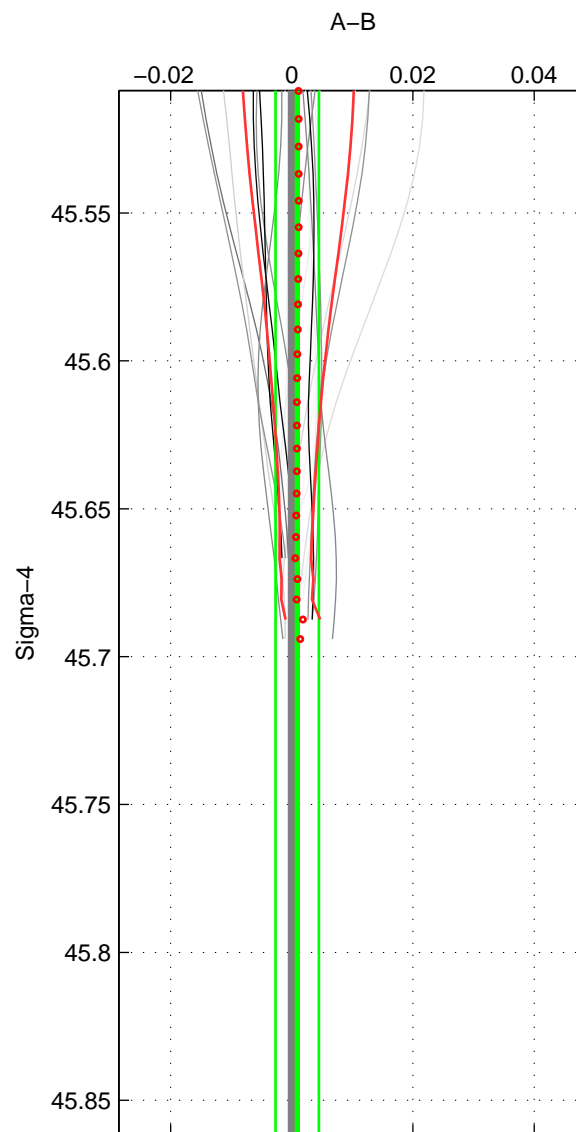

Cruise A (red). Date: Nov 1995 Cruisename: 625-49RY19951115

Cruise B (blue). Date: Feb 2006 Cruisename: 670-49UF20060118

*** "Favourite" values are means of spaces 1 2.

	Offset	O.StDev	Ratio	R.Stdev	Rating
SIGMA:	0.001	0.004	1.000	0.000	5
THETA:	-0.001	0.001	1.000	0.000	5
DEPTH:	0.001	0.000	1.000	0.000	3
FAV. :	-0.000	0.002	1.000	0.000	5

Profiles of A: 9
 Profiles of B: 6
 Diff profs : 21
 WMoffset (A-B): 0.00091346
 WMoffset stdev: 0.0035811
 WMratio (A/B): 1
 WMratio stdev: 0.00010351

Quality (1-5): 5

Profiles of A: 9
 Profiles of B: 6
 Diff profs : 21
 WMoffset (A-B): -0.0011053
 WMoffset stdev: 0.0007034
 WMratio (A/B): 0.99997
 WMratio stdev: 2.0279e-05

Quality (1-5): 5

Profiles of A: 9
 Profiles of B: 6
 Diff profs : 21
 WMoffset (A-B): 0.0011442
 WMoffset stdev: 0.00044493
 WMratio (A/B): 1
 WMratio stdev: 1.2881e-05

Quality (1-5): 3

Please note that statistics are bad.