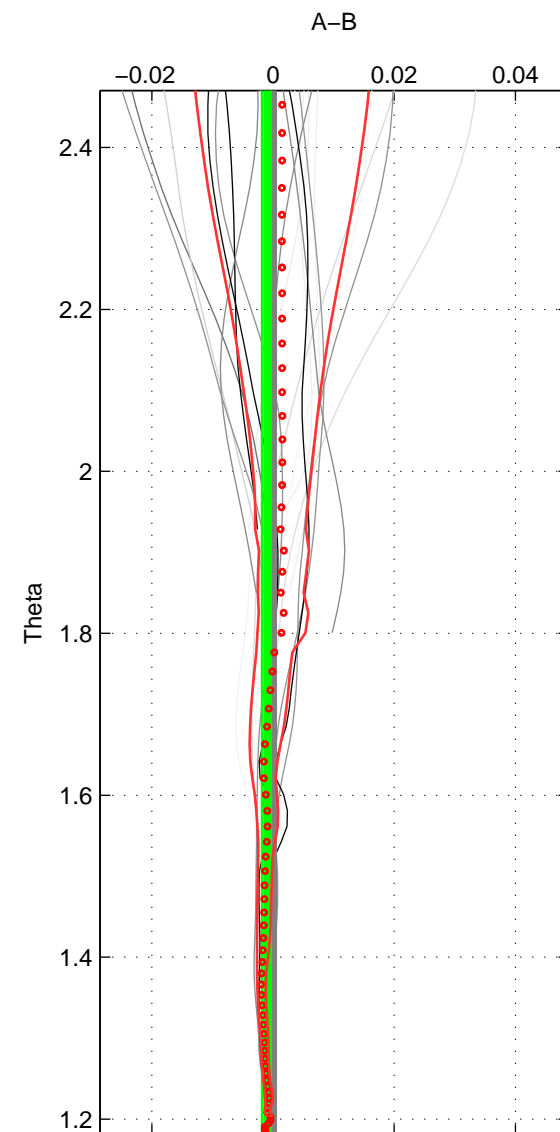

Cruise A (red). Date: Nov 1995 Cruisename: 625-49RY19951115

Cruise B (blue). Date: Feb 2006 Cruisename: 670-49UF20060118

*** "Favourite" values are means of spaces 1 2.

	Offset	O.StDev	Ratio	R.Stdev	Rating
SIGMA:	0.001	0.004	1.000	0.000	5
THETA:	-0.001	0.001	1.000	0.000	5
DEPTH:	0.001	0.000	1.000	0.000	3
FAV. :	-0.000	0.002	1.000	0.000	5

Profiles of A: 9
 Profiles of B: 6
 Diff profs : 21
 WMoffset (A-B): 0.00091346
 WMoffset stdev: 0.0035811
 WMratio (A/B): 1
 WMratio stdev: 0.00010351

Quality (1-5): 5

Profiles of A: 9
 Profiles of B: 6
 Diff profs : 21
 WMoffset (A-B): -0.0011053
 WMoffset stdev: 0.0007034
 WMratio (A/B): 0.99997
 WMratio stdev: 2.0279e-05

Quality (1-5): 5

Profiles of A: 9
 Profiles of B: 6
 Diff profs : 21
 WMoffset (A-B): 0.0011442
 WMoffset stdev: 0.00044493
 WMratio (A/B): 1
 WMratio stdev: 1.2881e-05

Quality (1-5): 3

Please note that statistics are bad.