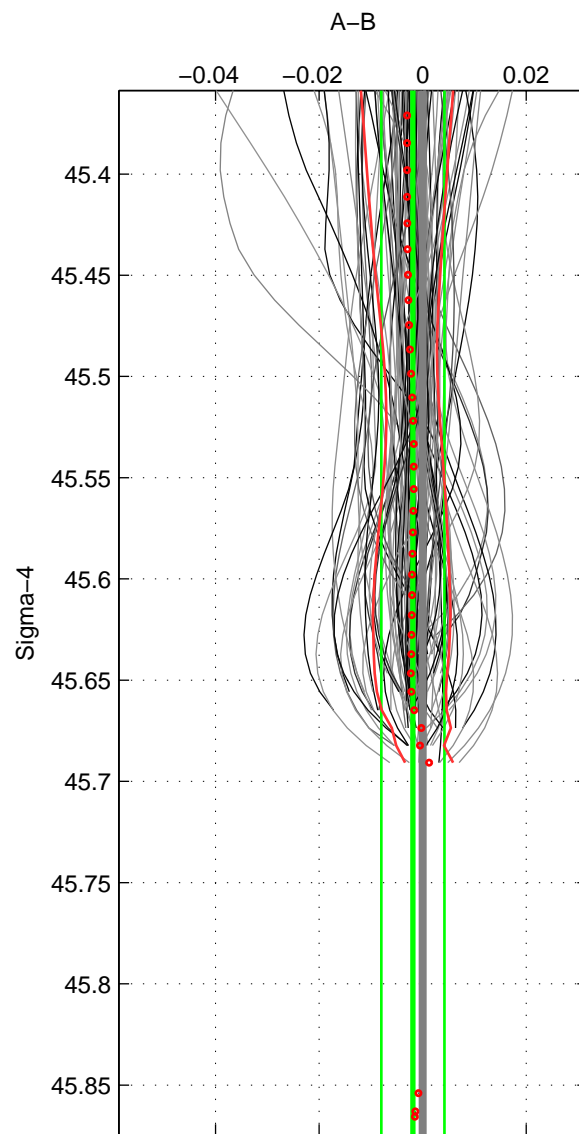

Cruise A (red). Date: Jul 2001 Cruisename: 656-49UF20010710
 Cruise B (blue). Date: Feb 2004 Cruisename: 664-49UF20040120

*** "Favourite" values are means of spaces 1 2.

	Offset	O.StDev	Ratio	R.Stdev	Rating
SIGMA:	-0.002	0.006	1.000	0.000	5
THETA:	-0.002	0.001	1.000	0.000	5
DEPTH:	-0.001	0.001	1.000	0.000	3
FAV. :	-0.002	0.004	1.000	0.000	5

Profiles of A: 37
 Profiles of B: 38
 Diff profs : 100
 WMoffset (A-B): -0.0018774
 WMoffset stdev: 0.0061046
 WMratio (A/B): 0.99995
 WMratio stdev: 0.0001766

Quality (1-5): 5

Profiles of A: 37
 Profiles of B: 38
 Diff profs : 100
 WMoffset (A-B): -0.0015381
 WMoffset stdev: 0.0014408
 WMratio (A/B): 0.99996
 WMratio stdev: 4.1555e-05

Quality (1-5): 5

Profiles of A: 37
 Profiles of B: 38
 Diff profs : 100
 WMoffset (A-B): -0.0011206
 WMoffset stdev: 0.00055224
 WMratio (A/B): 0.99997
 WMratio stdev: 1.5994e-05

Quality (1-5): 3

Please note that statistics are bad.