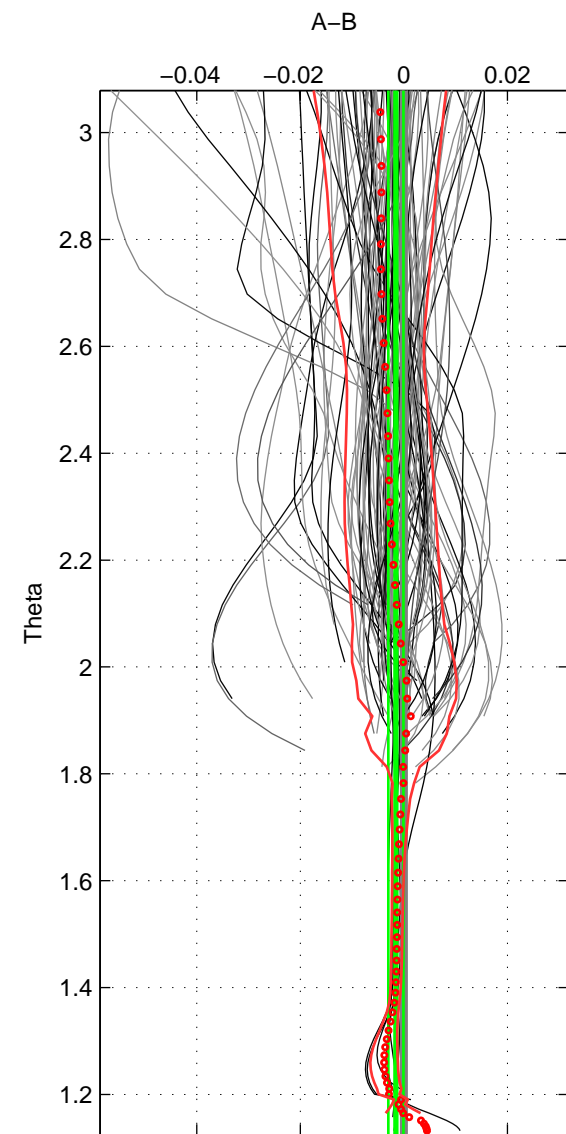

Cruise A (red). Date: Jul 2001 Cruisename: 656-49UF20010710
 Cruise B (blue). Date: Feb 2004 Cruisename: 664-49UF20040120

*** "Favourite" values are means of spaces 1 2.

	Offset	O.StDev	Ratio	R.Stdev	Rating
SIGMA:	-0.002	0.006	1.000	0.000	5
THETA:	-0.002	0.001	1.000	0.000	5
DEPTH:	-0.001	0.001	1.000	0.000	3
FAV. :	-0.002	0.004	1.000	0.000	5

Profiles of A: 37
 Profiles of B: 38
 Diff profs : 100
 WMoffset (A-B): -0.0018774
 WMoffset stdev: 0.0061046
 WMratio (A/B): 0.99995
 WMratio stdev: 0.0001766

Quality (1-5): 5

Profiles of A: 37
 Profiles of B: 38
 Diff profs : 100
 WMoffset (A-B): -0.0015381
 WMoffset stdev: 0.0014408
 WMratio (A/B): 0.99996
 WMratio stdev: 4.1555e-05

Quality (1-5): 5

Profiles of A: 37
 Profiles of B: 38
 Diff profs : 100
 WMoffset (A-B): -0.0011206
 WMoffset stdev: 0.00055224
 WMratio (A/B): 0.99997
 WMratio stdev: 1.5994e-05

Quality (1-5): 3

Please note that statistics are bad.