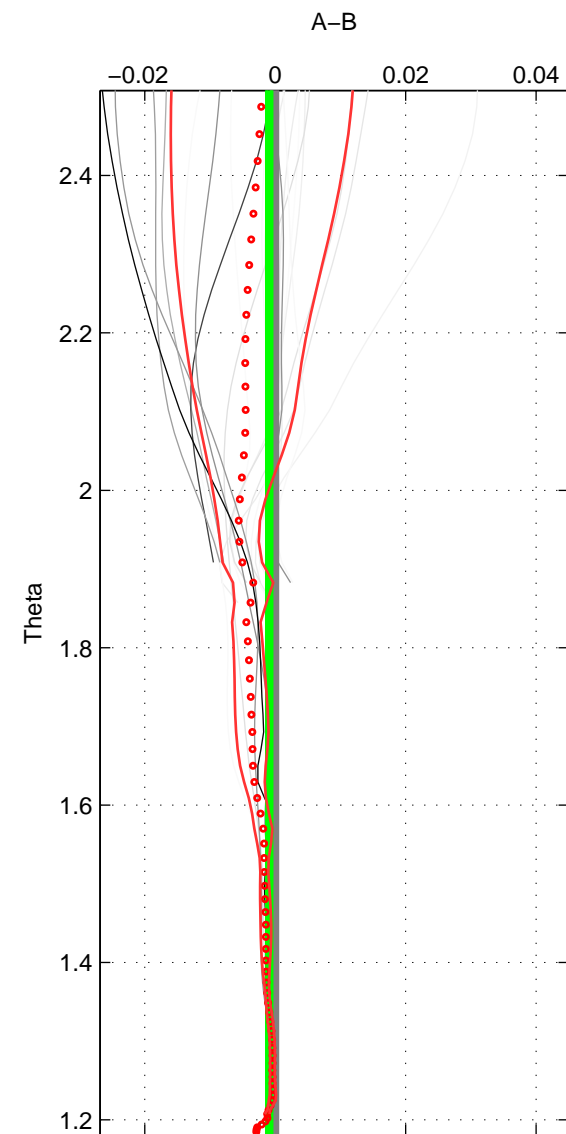

Cruise A (red). Date: Nov 1995 Cruisename: 625-49RY19951115

Cruise B (blue). Date: Feb 2003 Cruisename: 660-49UF20030225

*** "Favourite" values are means of spaces 1 2.

	Offset	O.StDev	Ratio	R.Stdev	Rating
SIGMA:	-0.004	0.003	1.000	0.000	4
THETA:	-0.001	0.000	1.000	0.000	4
DEPTH:	0.002	0.000	1.000	0.000	3
FAV. :	-0.002	0.002	1.000	0.000	4

Profiles of A: 11
 Profiles of B: 5
 Diff profs : 19
 WMoffset (A-B): -0.0037475
 WMoffset stdev: 0.0027354
 WMratio (A/B): 0.99989
 WMratio stdev: 7.9031e-05

Quality (1-5): 4

Profiles of A: 11
 Profiles of B: 5
 Diff profs : 19
 WMoffset (A-B): -0.0009434
 WMoffset stdev: 0.00043609
 WMratio (A/B): 0.99997
 WMratio stdev: 1.2574e-05

Quality (1-5): 4

Profiles of A: 11
 Profiles of B: 5
 Diff profs : 19
 WMoffset (A-B): 0.0023987
 WMoffset stdev: 0.00014586
 WMratio (A/B): 1.0001
 WMratio stdev: 4.2658e-06

Quality (1-5): 3

Please note that statistics are bad.