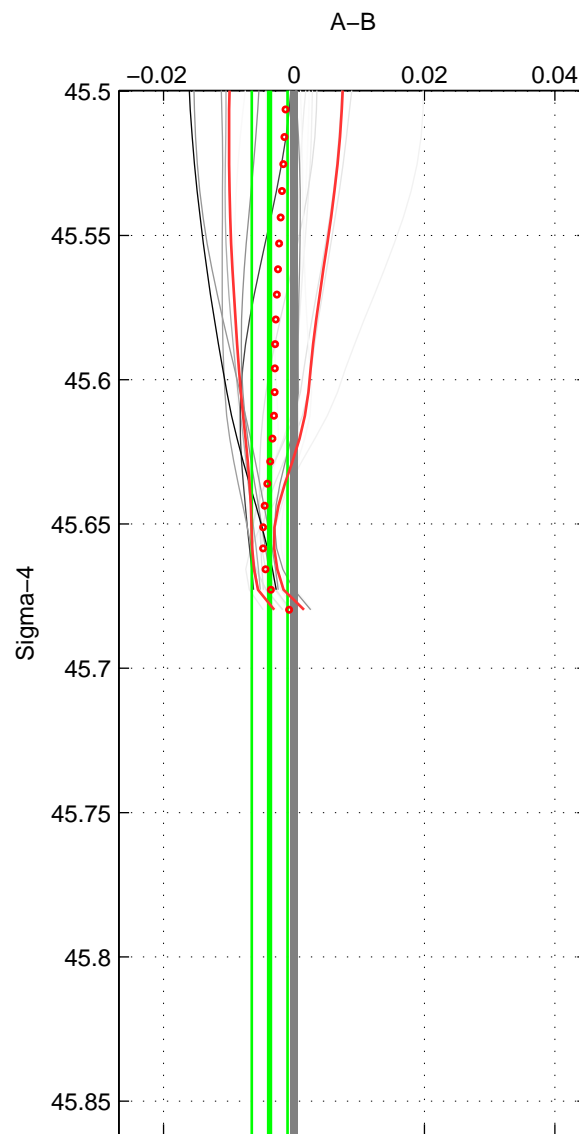

Cruise A (red). Date: Nov 1995 Cruisename: 625-49RY19951115

Cruise B (blue). Date: Feb 2003 Cruisename: 660-49UF20030225

*** "Favourite" values are means of spaces 1 2.

	Offset	O.StDev	Ratio	R.Stdev	Rating
SIGMA:	-0.004	0.003	1.000	0.000	4
THETA:	-0.001	0.000	1.000	0.000	4
DEPTH:	0.002	0.000	1.000	0.000	3
FAV. :	-0.002	0.002	1.000	0.000	4

Profiles of A: 11
 Profiles of B: 5
 Diff profs : 19
 WMoffset (A-B): -0.0037475
 WMoffset stdev: 0.0027354
 WMratio (A/B): 0.99989
 WMratio stdev: 7.9031e-05

Quality (1-5): 4

Profiles of A: 11
 Profiles of B: 5
 Diff profs : 19
 WMoffset (A-B): -0.0009434
 WMoffset stdev: 0.00043609
 WMratio (A/B): 0.99997
 WMratio stdev: 1.2574e-05

Quality (1-5): 4

Profiles of A: 11
 Profiles of B: 5
 Diff profs : 19
 WMoffset (A-B): 0.0023987
 WMoffset stdev: 0.00014586
 WMratio (A/B): 1.0001
 WMratio stdev: 4.2658e-06

Quality (1-5): 3

Please note that statistics are bad.