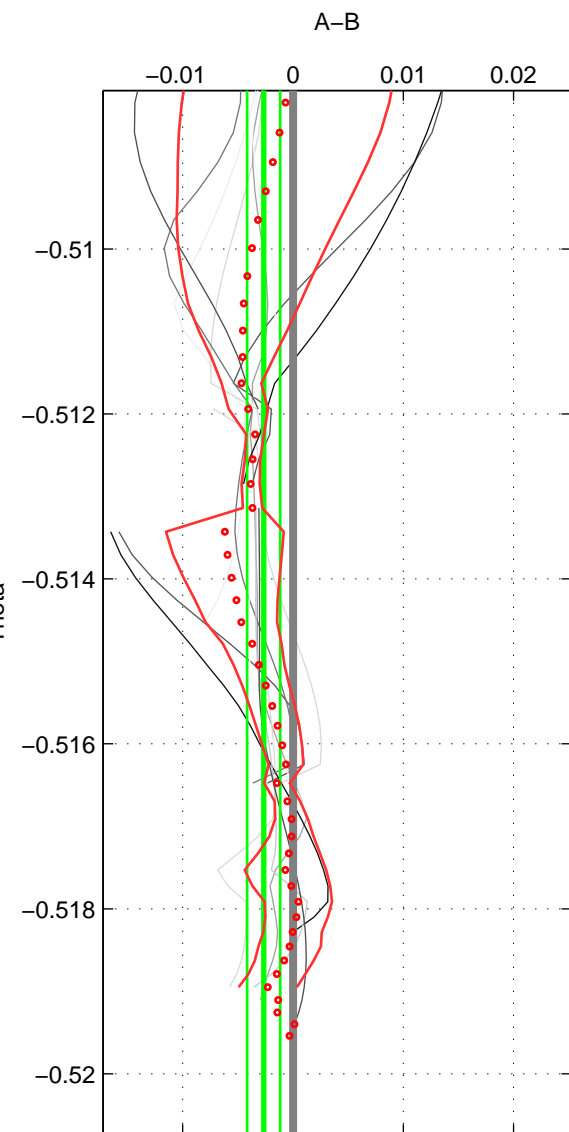

Cruise A (red). Date: Sep 2002 Cruisename: 67-49NZ20020822

Cruise B (blue). Date: Sep 2005 Cruisename: 110-77DN20050819

\*\*\* "Favourite" values are means of spaces 1 2 3.

	Offset	O.StDev	Ratio	R.Stdev	Rating
SIGMA:	-0.001	0.001	1.000	0.000	4
THETA:	-0.003	0.002	1.000	0.000	4
DEPTH:	-0.004	0.001	1.000	0.000	4
FAV. :	-0.003	0.001	1.000	0.000	4

Profiles of A: 5  
 Profiles of B: 5  
 Diff profs : 10  
 WMoffset (A-B): -0.00059326  
 WMoffset stdev: 0.00069621  
 WMratio (A/B): 0.99998  
 WMratio stdev: 1.9921e-05

Quality (1-5): 4

Profiles of A: 5  
 Profiles of B: 4  
 Diff profs : 10  
 WMoffset (A-B): -0.0026594  
 WMoffset stdev: 0.0015025  
 WMratio (A/B): 0.99992  
 WMratio stdev: 4.2976e-05

Quality (1-5): 4

Profiles of A: 5  
 Profiles of B: 5  
 Diff profs : 11  
 WMoffset (A-B): -0.0044435  
 WMoffset stdev: 0.0010278  
 WMratio (A/B): 0.99987  
 WMratio stdev: 2.9397e-05

Quality (1-5): 4