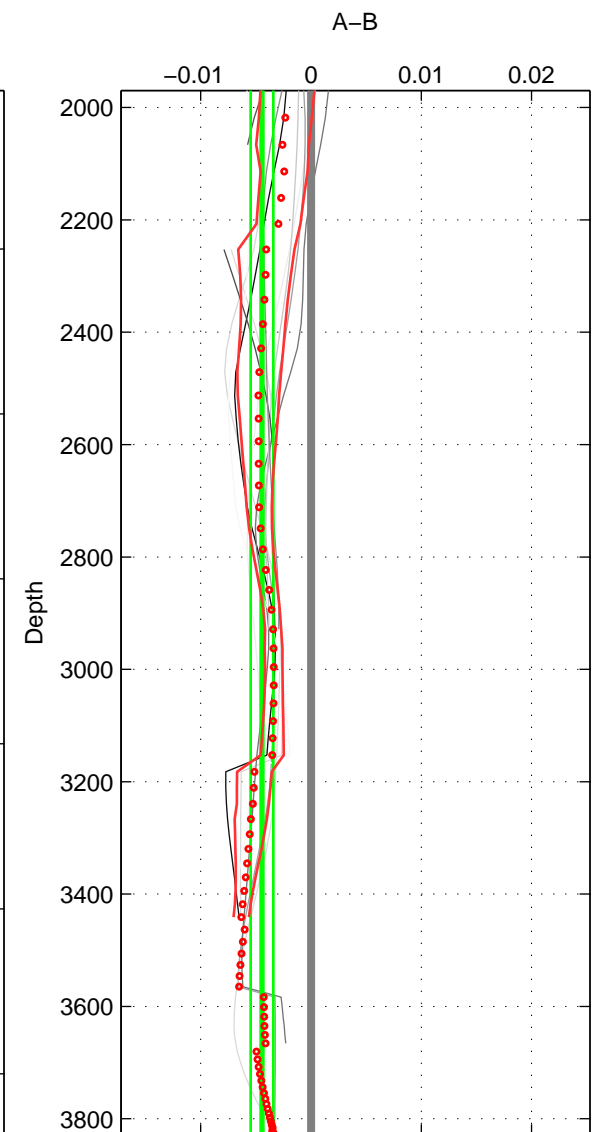

Cruise A (red). Date: Sep 2002 Cruisename: 67-49NZ20020822

Cruise B (blue). Date: Sep 2005 Cruisename: 110-77DN20050819

\*\*\* "Favourite" values are means of spaces 1 2 3.

	Offset	O.StDev	Ratio	R.Stdev	Rating
SIGMA:	-0.001	0.001	1.000	0.000	4
THETA:	-0.003	0.002	1.000	0.000	4
DEPTH:	-0.004	0.001	1.000	0.000	4
FAV. :	-0.003	0.001	1.000	0.000	4

Profiles of A: 5  
 Profiles of B: 5  
 Diff profs : 10  
 WMoffset (A-B): -0.00059326  
 WMoffset stdev: 0.00069621  
 WMratio (A/B): 0.99998  
 WMratio stdev: 1.9921e-05

Quality (1-5): 4

Profiles of A: 5  
 Profiles of B: 4  
 Diff profs : 10  
 WMoffset (A-B): -0.0026594  
 WMoffset stdev: 0.0015025  
 WMratio (A/B): 0.99992  
 WMratio stdev: 4.2976e-05

Quality (1-5): 4

Profiles of A: 5  
 Profiles of B: 5  
 Diff profs : 11  
 WMoffset (A-B): -0.0044435  
 WMoffset stdev: 0.0010278  
 WMratio (A/B): 0.99987  
 WMratio stdev: 2.9397e-05

Quality (1-5): 4