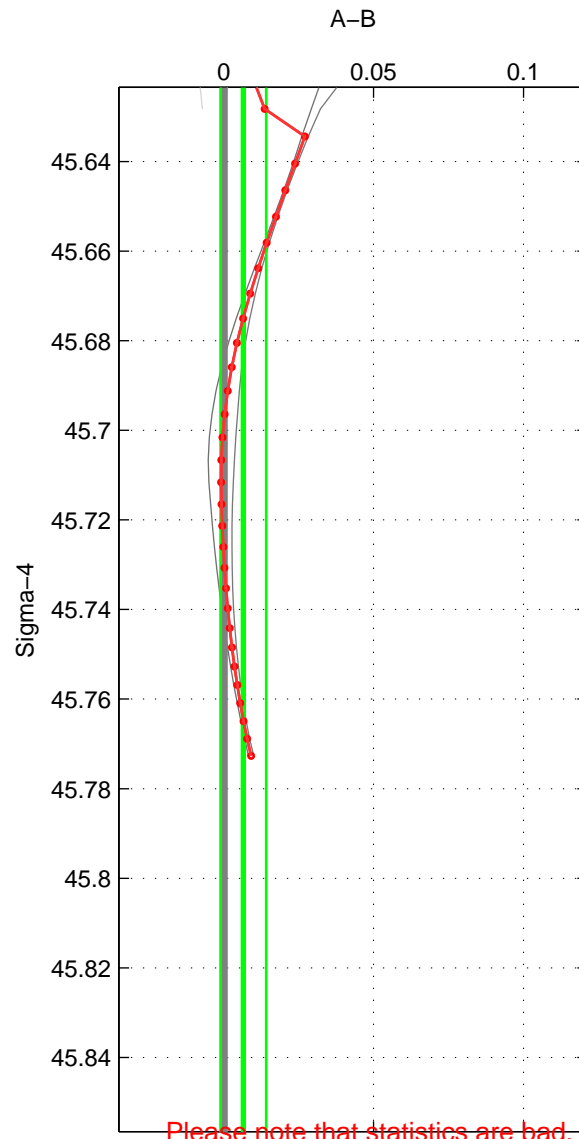

Cruise A (red). Date: Jul 1992 Cruisename: 7-06MT19920701

Cruise B (blue). Date: May 1991 Cruisename: 303-74AB19910501

*** "Favourite" values are those of space 2.

	Offset	O.StDev	Ratio	R.Stdev	Rating
SIGMA:	0.007	0.008	1.000	0.000	2
THETA:	0.002	0.007	1.000	0.000	4
DEPTH:	0.012	0.006	1.000	0.000	2
FAV. :	0.002	0.007	1.000	0.000	4

Please note that statistics are bad.

Profiles of A: 3
 Profiles of B: 4
 Diff profs : 6
 WMoffset (A-B): 0.0065526
 WMoffset stdev: 0.007612
 WMratio (A/B): 1.0002
 WMratio stdev: 0.00021796

Quality (1-5): 2

Profiles of A: 6
 Profiles of B: 4
 Diff profs : 12
 WMoffset (A-B): 0.0020994
 WMoffset stdev: 0.0068196
 WMratio (A/B): 1.0001
 WMratio stdev: 0.00019509

Quality (1-5): 4

Please note that statistics are bad.

Profiles of A: 2
 Profiles of B: 4
 Diff profs : 4
 WMoffset (A-B): 0.01175
 WMoffset stdev: 0.0064077
 WMratio (A/B): 1.0003
 WMratio stdev: 0.00018351

Quality (1-5): 2