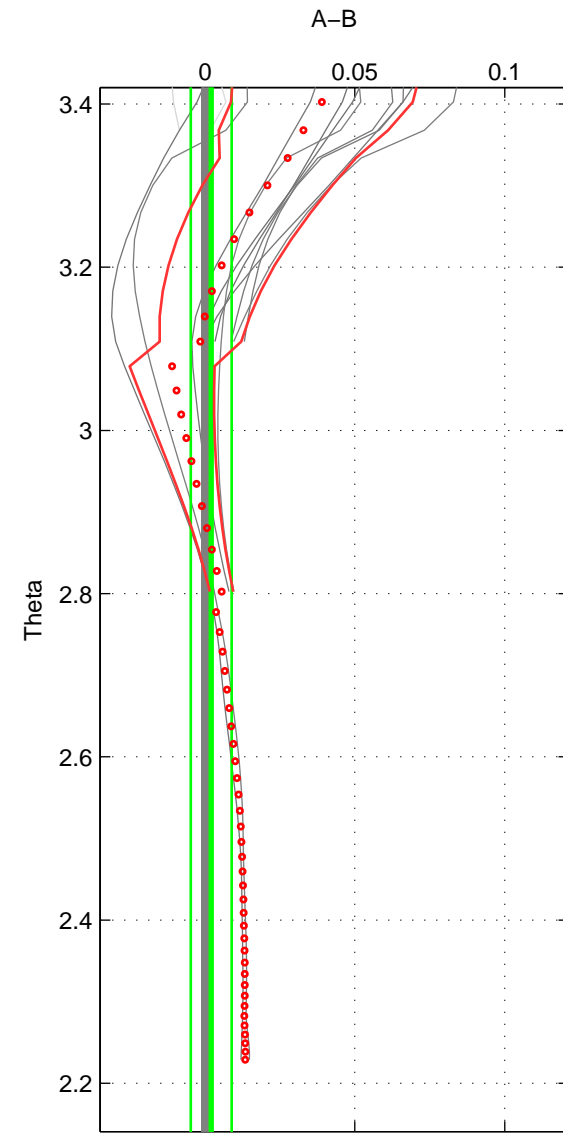

Cruise A (red). Date: Jul 1992 Cruisename: 7-06MT19920701

Cruise B (blue). Date: May 1991 Cruisename: 303-74AB19910501

*** "Favourite" values are those of space 2.

	Offset	O.StDev	Ratio	R.Stdev	Rating
SIGMA:	0.007	0.008	1.000	0.000	2
THETA:	0.002	0.007	1.000	0.000	4
DEPTH:	0.012	0.006	1.000	0.000	2
FAV. :	0.002	0.007	1.000	0.000	4

Please note that statistics are bad.

Profiles of A: 3
 Profiles of B: 4
 Diff profs : 6
 WMoffset (A-B): 0.0065526
 WMoffset stdev: 0.007612
 WMratio (A/B): 1.0002
 WMratio stdev: 0.00021796

Quality (1-5): 2

Profiles of A: 6
 Profiles of B: 4
 Diff profs : 12
 WMoffset (A-B): 0.0020994
 WMoffset stdev: 0.0068196
 WMratio (A/B): 1.0001
 WMratio stdev: 0.00019509

Quality (1-5): 4

Please note that statistics are bad.

Profiles of A: 2
 Profiles of B: 4
 Diff profs : 4
 WMoffset (A-B): 0.01175
 WMoffset stdev: 0.0064077
 WMratio (A/B): 1.0003
 WMratio stdev: 0.00018351

Quality (1-5): 2