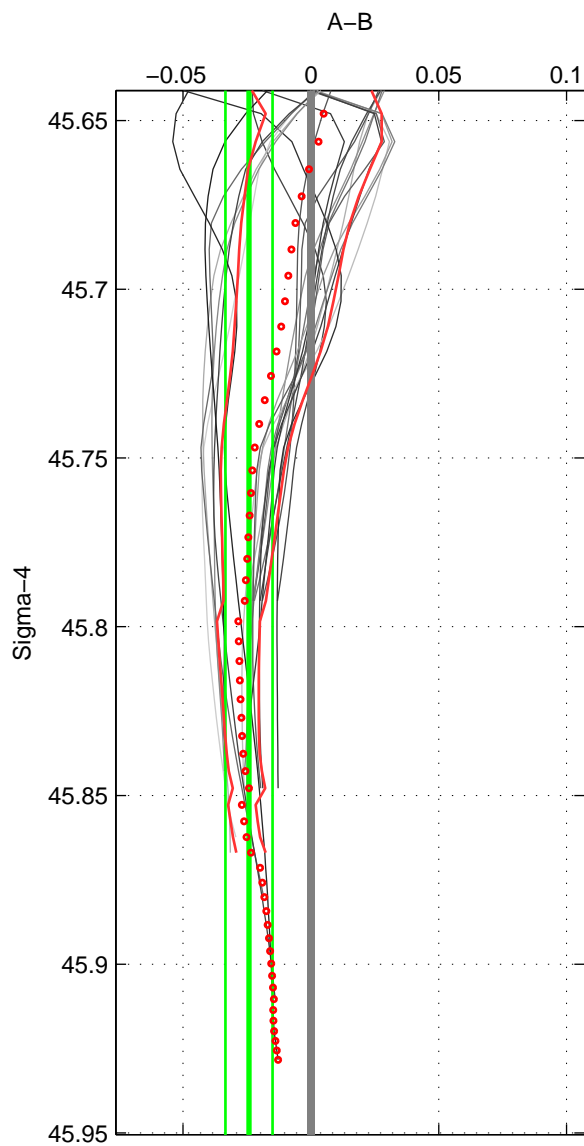

Cruise A (red). Date: Aug 1997 Cruisename: 63-34AR19970805

Cruise B (blue). Date: Jul 1990 Cruisename: 296-64TR19900714

*** "Favourite" values are means of spaces 1 2.

	Offset	O.StDev	Ratio	R.Stdev	Rating
SIGMA:	-0.024	0.009	0.999	0.000	4
THETA:	-0.028	0.010	0.999	0.000	4
DEPTH:	-0.000	0.008	1.000	0.000	2
FAV.:	-0.026	0.010	0.999	0.000	4

Profiles of A: 3
 Profiles of B: 7
 Diff profs: 21
 WMoffset (A-B): -0.024244
 WMoffset stdev: 0.0091919
 WMratio (A/B): 0.99931
 WMratio stdev: 0.00026274

Quality (1-5): 4

Profiles of A: 3
 Profiles of B: 7
 Diff profs: 21
 WMoffset (A-B): -0.027635
 WMoffset stdev: 0.010414
 WMratio (A/B): 0.99921
 WMratio stdev: 0.00029769

Quality (1-5): 4

Profiles of A: 3
 Profiles of B: 7
 Diff profs: 21
 WMoffset (A-B): -0.00044632
 WMoffset stdev: 0.0078985
 WMratio (A/B): 0.99999
 WMratio stdev: 0.00022598

Quality (1-5): 2

Please note that statistics are bad.