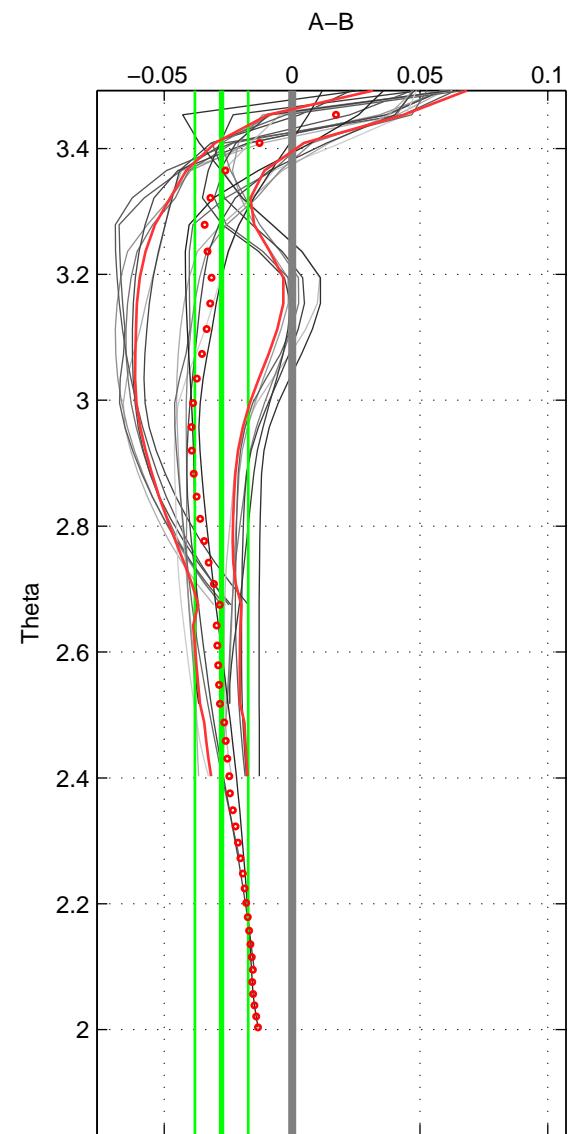

Cruise A (red). Date: Aug 1997 Cruisename: 63-34AR19970805

Cruise B (blue). Date: Jul 1990 Cruisename: 296-64TR19900714

*** "Favourite" values are means of spaces 1 2.

	Offset	O.StDev	Ratio	R.Stdev	Rating
SIGMA:	-0.024	0.009	0.999	0.000	4
THETA:	-0.028	0.010	0.999	0.000	4
DEPTH:	-0.000	0.008	1.000	0.000	2
FAV.:	-0.026	0.010	0.999	0.000	4

Profiles of A: 3
 Profiles of B: 7
 Diff profs: 21
 WMoffset (A-B): -0.024244
 WMoffset stdev: 0.0091919
 WMratio (A/B): 0.99931
 WMratio stdev: 0.00026274

Quality (1-5): 4

Profiles of A: 3
 Profiles of B: 7
 Diff profs: 21
 WMoffset (A-B): -0.027635
 WMoffset stdev: 0.010414
 WMratio (A/B): 0.99921
 WMratio stdev: 0.00029769

Quality (1-5): 4

Profiles of A: 3
 Profiles of B: 7
 Diff profs: 21
 WMoffset (A-B): -0.00044632
 WMoffset stdev: 0.0078985
 WMratio (A/B): 0.99999
 WMratio stdev: 0.00022598

Quality (1-5): 2

Please note that statistics are bad.