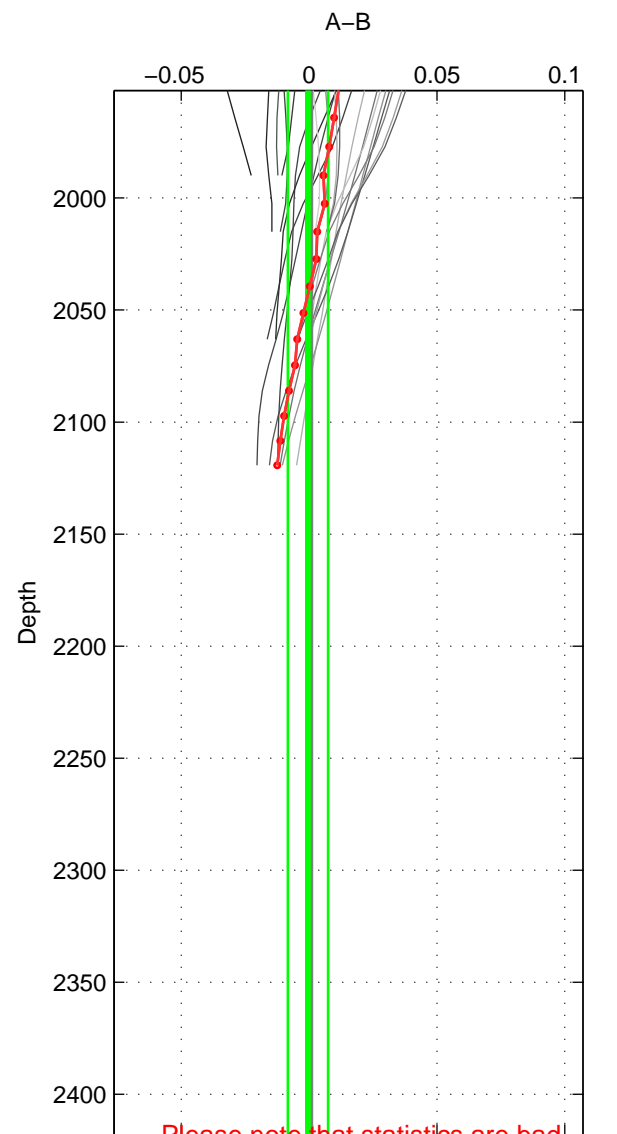

Cruise A (red). Date: Aug 1997 Cruisename: 63-34AR19970805

Cruise B (blue). Date: Jul 1990 Cruisename: 296-64TR19900714

*** "Favourite" values are means of spaces 1 2.

	Offset	O.StDev	Ratio	R.Stdev	Rating
SIGMA:	-0.024	0.009	0.999	0.000	4
THETA:	-0.028	0.010	0.999	0.000	4
DEPTH:	-0.000	0.008	1.000	0.000	2
FAV.:	-0.026	0.010	0.999	0.000	4

Profiles of A: 3
 Profiles of B: 7
 Diff profs: 21
 WMoffset (A-B): -0.024244
 WMoffset stdev: 0.0091919
 WMratio (A/B): 0.99931
 WMratio stdev: 0.00026274

Quality (1-5): 4

Profiles of A: 3
 Profiles of B: 7
 Diff profs: 21
 WMoffset (A-B): -0.027635
 WMoffset stdev: 0.010414
 WMratio (A/B): 0.99921
 WMratio stdev: 0.00029769

Quality (1-5): 4

Profiles of A: 3
 Profiles of B: 7
 Diff profs: 21
 WMoffset (A-B): -0.00044632
 WMoffset stdev: 0.0078985
 WMratio (A/B): 0.99999
 WMratio stdev: 0.00022598

Quality (1-5): 2

Please note that statistics are bad.