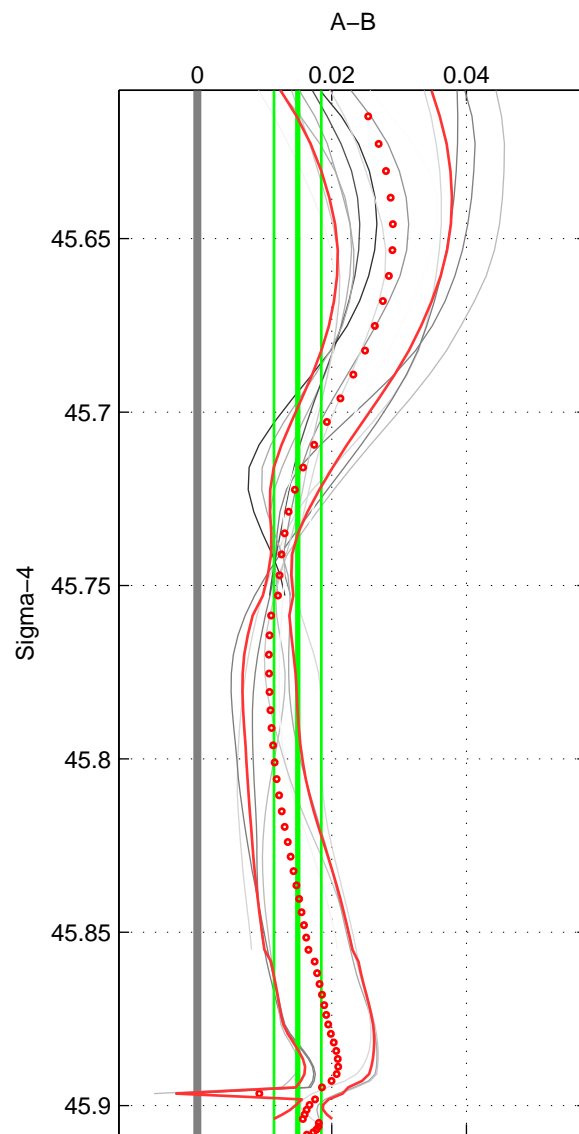

Cruise A (red). Date: Jun 1981 Cruisename: 235-31AN19810612
 Cruise B (blue). Date: May 2012 Cruisename: 246-33AT20120419

*** "Favourite" values are means of spaces 1 2 3.

	Offset	O.StDev	Ratio	R.Stdev	Rating
SIGMA:	0.015	0.004	1.000	0.000	5
THETA:	0.011	0.003	1.000	0.000	5
DEPTH:	0.010	0.003	1.000	0.000	5
FAV.:	0.012	0.003	1.000	0.000	5

Profiles of A: 4
 Profiles of B: 5
 Diff profs: 14
 WMoffset (A-B): 0.014927
 WMoffset stdev: 0.0035144
 WMratio (A/B): 1.0004
 WMratio stdev: 0.00010065

Quality (1-5): 5

Profiles of A: 4
 Profiles of B: 5
 Diff profs: 14
 WMoffset (A-B): 0.0106
 WMoffset stdev: 0.0026392
 WMratio (A/B): 1.0003
 WMratio stdev: 7.56e-05

Quality (1-5): 5

Profiles of A: 4
 Profiles of B: 5
 Diff profs: 14
 WMoffset (A-B): 0.010044
 WMoffset stdev: 0.0027519
 WMratio (A/B): 1.0003
 WMratio stdev: 7.8876e-05

Quality (1-5): 5