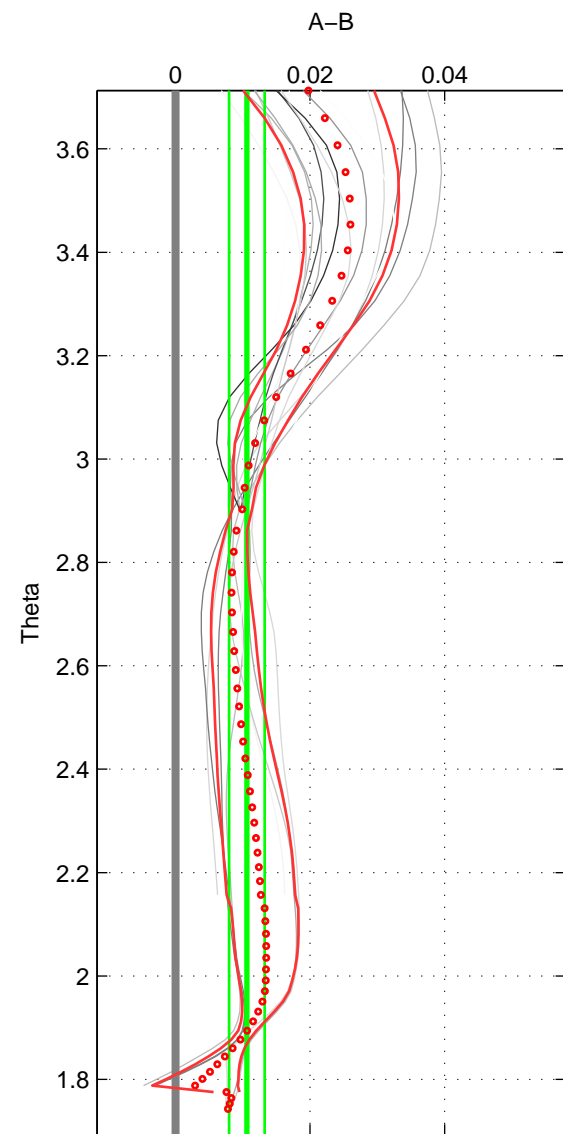

Cruise A (red). Date: Jun 1981 Cruisename: 235-31AN19810612
 Cruise B (blue). Date: May 2012 Cruisename: 246-33AT20120419

*** "Favourite" values are means of spaces 1 2 3.

	Offset	O.StDev	Ratio	R.Stdev	Rating
SIGMA:	0.015	0.004	1.000	0.000	5
THETA:	0.011	0.003	1.000	0.000	5
DEPTH:	0.010	0.003	1.000	0.000	5
FAV.:	0.012	0.003	1.000	0.000	5

Profiles of A: 4
 Profiles of B: 5
 Diff profs: 14
 WMoffset (A-B): 0.014927
 WMoffset stdev: 0.0035144
 WMratio (A/B): 1.0004
 WMratio stdev: 0.00010065

Quality (1-5): 5

Profiles of A: 4
 Profiles of B: 5
 Diff profs: 14
 WMoffset (A-B): 0.0106
 WMoffset stdev: 0.0026392
 WMratio (A/B): 1.0003
 WMratio stdev: 7.56e-05

Quality (1-5): 5

Profiles of A: 4
 Profiles of B: 5
 Diff profs: 14
 WMoffset (A-B): 0.010044
 WMoffset stdev: 0.0027519
 WMratio (A/B): 1.0003
 WMratio stdev: 7.8876e-05

Quality (1-5): 5