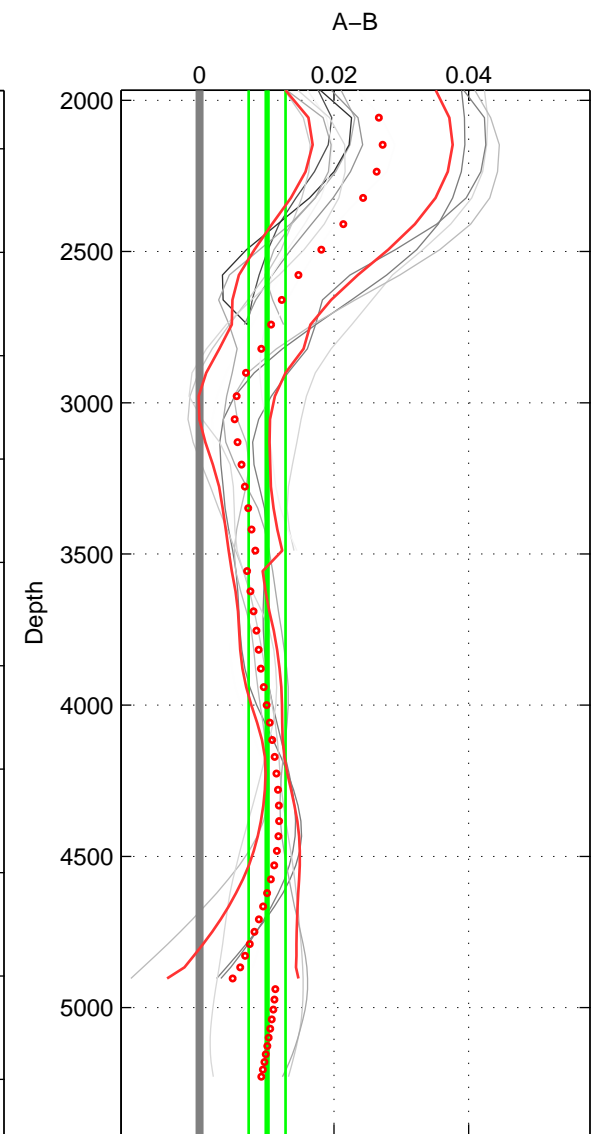

Cruise A (red). Date: Jun 1981 Cruisename: 235-31AN19810612
 Cruise B (blue). Date: May 2012 Cruisename: 246-33AT20120419

*** "Favourite" values are means of spaces 1 2 3.

	Offset	O.StDev	Ratio	R.Stdev	Rating
SIGMA:	0.015	0.004	1.000	0.000	5
THETA:	0.011	0.003	1.000	0.000	5
DEPTH:	0.010	0.003	1.000	0.000	5
FAV.:	0.012	0.003	1.000	0.000	5

Profiles of A: 4
 Profiles of B: 5
 Diff profs: 14
 WMoffset (A-B): 0.014927
 WMoffset stdev: 0.0035144
 WMratio (A/B): 1.0004
 WMratio stdev: 0.00010065

Quality (1-5): 5

Profiles of A: 4
 Profiles of B: 5
 Diff profs: 14
 WMoffset (A-B): 0.0106
 WMoffset stdev: 0.0026392
 WMratio (A/B): 1.0003
 WMratio stdev: 7.56e-05

Quality (1-5): 5

Profiles of A: 4
 Profiles of B: 5
 Diff profs: 14
 WMoffset (A-B): 0.010044
 WMoffset stdev: 0.0027519
 WMratio (A/B): 1.0003
 WMratio stdev: 7.8876e-05

Quality (1-5): 5