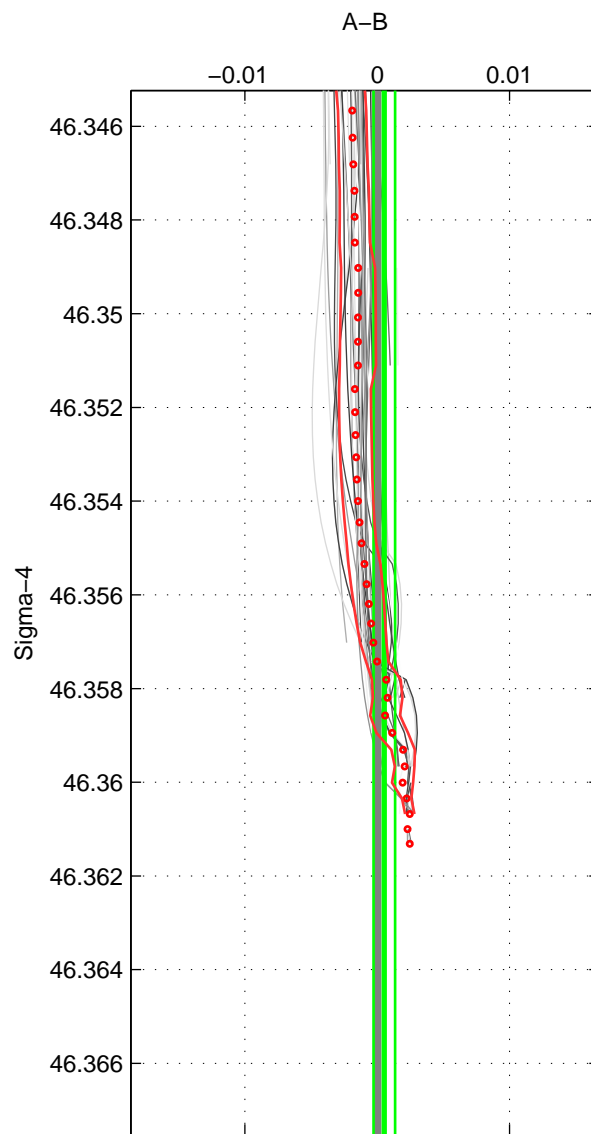

Cruise A (red). Date: Oct 2009 Cruisename: 47-18SN20090917

Cruise B (blue). Date: Sep 2005 Cruisename: 110-77DN20050819

\*\*\* "Favourite" values are means of spaces 1 2 3.

	Offset	O.StDev	Ratio	R.Stdev	Rating
SIGMA:	0.001	0.001	1.000	0.000	5
THETA:	-0.005	0.002	1.000	0.000	5
DEPTH:	-0.006	0.001	1.000	0.000	5
FAV. :	-0.003	0.001	1.000	0.000	5

Profiles of A: 13  
 Profiles of B: 11  
 Diff profs : 42  
 WMoffset (A-B): 0.00052696  
 WMoffset stdev: 0.0008142  
 WMratio (A/B): 1  
 WMratio stdev: 2.3295e-05

Quality (1-5): 5

Profiles of A: 12  
 Profiles of B: 11  
 Diff profs : 39  
 WMoffset (A-B): -0.0051543  
 WMoffset stdev: 0.0021982  
 WMratio (A/B): 0.99985  
 WMratio stdev: 6.2875e-05

Quality (1-5): 5

Profiles of A: 13  
 Profiles of B: 11  
 Diff profs : 44  
 WMoffset (A-B): -0.0057893  
 WMoffset stdev: 0.0013035  
 WMratio (A/B): 0.99983  
 WMratio stdev: 3.7282e-05

Quality (1-5): 5