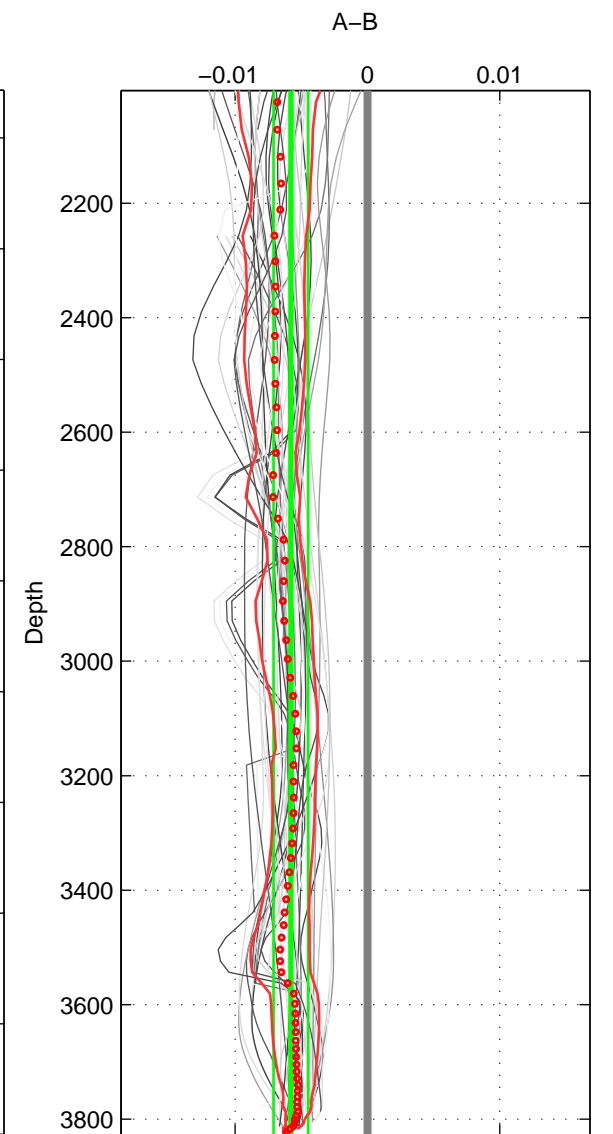

Cruise A (red). Date: Oct 2009 Cruisename: 47-18SN20090917

Cruise B (blue). Date: Sep 2005 Cruisename: 110-77DN20050819

\*\*\* "Favourite" values are means of spaces 1 2 3.

	Offset	O.StDev	Ratio	R.Stdev	Rating
SIGMA:	0.001	0.001	1.000	0.000	5
THETA:	-0.005	0.002	1.000	0.000	5
DEPTH:	-0.006	0.001	1.000	0.000	5
FAV. :	-0.003	0.001	1.000	0.000	5

Profiles of A: 13  
 Profiles of B: 11  
 Diff profs : 42  
 WMoffset (A-B): 0.00052696  
 WMoffset stdev: 0.0008142  
 WMratio (A/B): 1  
 WMratio stdev: 2.3295e-05

Quality (1-5): 5

Profiles of A: 12  
 Profiles of B: 11  
 Diff profs : 39  
 WMoffset (A-B): -0.0051543  
 WMoffset stdev: 0.0021982  
 WMratio (A/B): 0.99985  
 WMratio stdev: 6.2875e-05

Quality (1-5): 5

Profiles of A: 13  
 Profiles of B: 11  
 Diff profs : 44  
 WMoffset (A-B): -0.0057893  
 WMoffset stdev: 0.0013035  
 WMratio (A/B): 0.99983  
 WMratio stdev: 3.7282e-05

Quality (1-5): 5