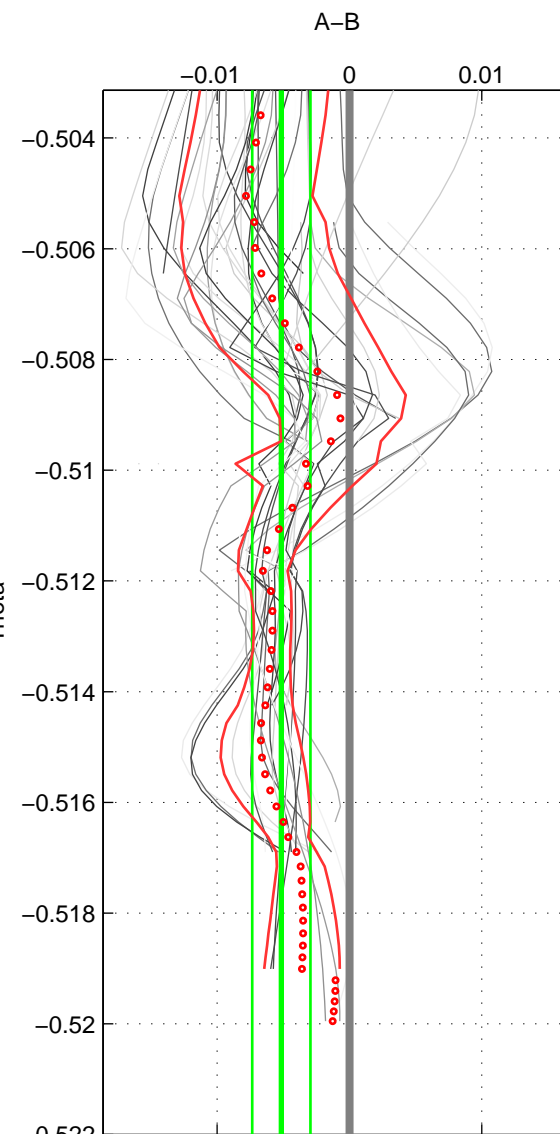

Cruise A (red). Date: Oct 2009 Cruisename: 47-18SN20090917

Cruise B (blue). Date: Sep 2005 Cruisename: 110-77DN20050819

\*\*\* "Favourite" values are means of spaces 1 2 3.

	Offset	O.StDev	Ratio	R.Stdev	Rating
SIGMA:	0.001	0.001	1.000	0.000	5
THETA:	-0.005	0.002	1.000	0.000	5
DEPTH:	-0.006	0.001	1.000	0.000	5
FAV. :	-0.003	0.001	1.000	0.000	5

Profiles of A: 13  
 Profiles of B: 11  
 Diff profs : 42  
 WMoffset (A-B): 0.00052696  
 WMoffset stdev: 0.0008142  
 WMratio (A/B): 1  
 WMratio stdev: 2.3295e-05

Quality (1-5): 5

Profiles of A: 12  
 Profiles of B: 11  
 Diff profs : 39  
 WMoffset (A-B): -0.0051543  
 WMoffset stdev: 0.0021982  
 WMratio (A/B): 0.99985  
 WMratio stdev: 6.2875e-05

Quality (1-5): 5

Profiles of A: 13  
 Profiles of B: 11  
 Diff profs : 44  
 WMoffset (A-B): -0.0057893  
 WMoffset stdev: 0.0013035  
 WMratio (A/B): 0.99983  
 WMratio stdev: 3.7282e-05

Quality (1-5): 5