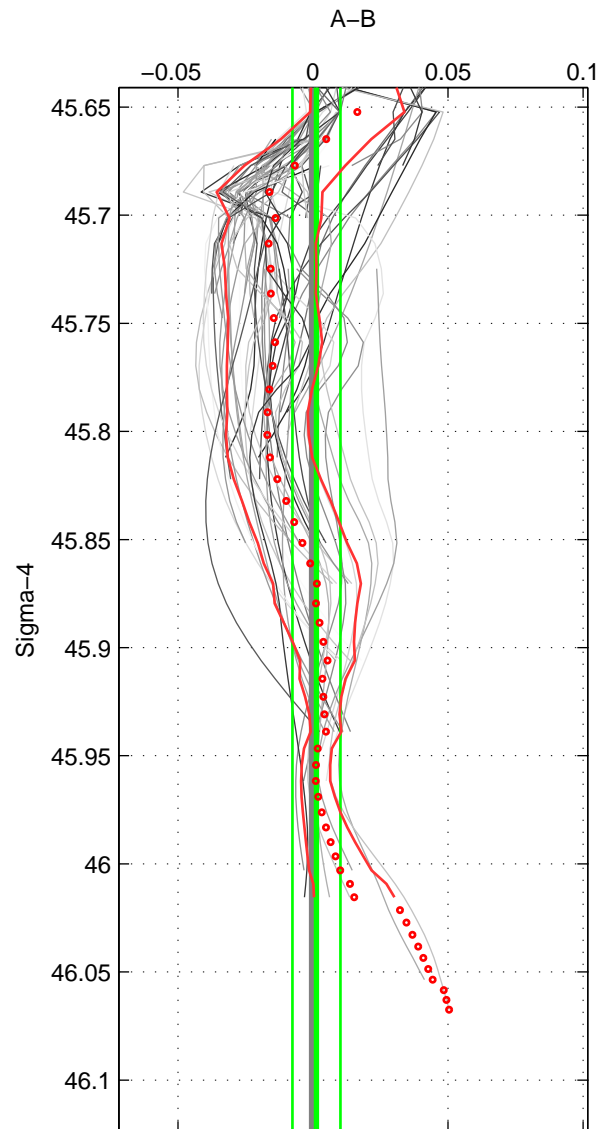

Cruise A (red). Date: Aug 1997 Cruisename: 63-34AR19970805

Cruise B (blue). Date: Aug 1994 Cruisename: 90-58JH19940723

\*\*\* "Favourite" values are means of spaces 1 2 3.

	Offset	O.StDev	Ratio	R.Stdev	Rating
SIGMA:	0.001	0.009	1.000	0.000	4
THETA:	0.001	0.009	1.000	0.000	4
DEPTH:	-0.016	0.015	1.000	0.000	4
FAV.:	-0.004	0.011	1.000	0.000	4

Profiles of A: 10  
 Profiles of B: 15  
 Diff profs : 68  
 WMoffset (A-B): 0.0013015  
 WMoffset stdev: 0.0089078  
 WMratio (A/B): 1  
 WMratio stdev: 0.00025544

Quality (1-5): 4

Profiles of A: 10  
 Profiles of B: 15  
 Diff profs : 71  
 WMoffset (A-B): 0.0013085  
 WMoffset stdev: 0.009118  
 WMratio (A/B): 1  
 WMratio stdev: 0.00026149

Quality (1-5): 4

Profiles of A: 10  
 Profiles of B: 15  
 Diff profs : 68  
 WMoffset (A-B): -0.016064  
 WMoffset stdev: 0.015258  
 WMratio (A/B): 0.99954  
 WMratio stdev: 0.00043705

Quality (1-5): 4