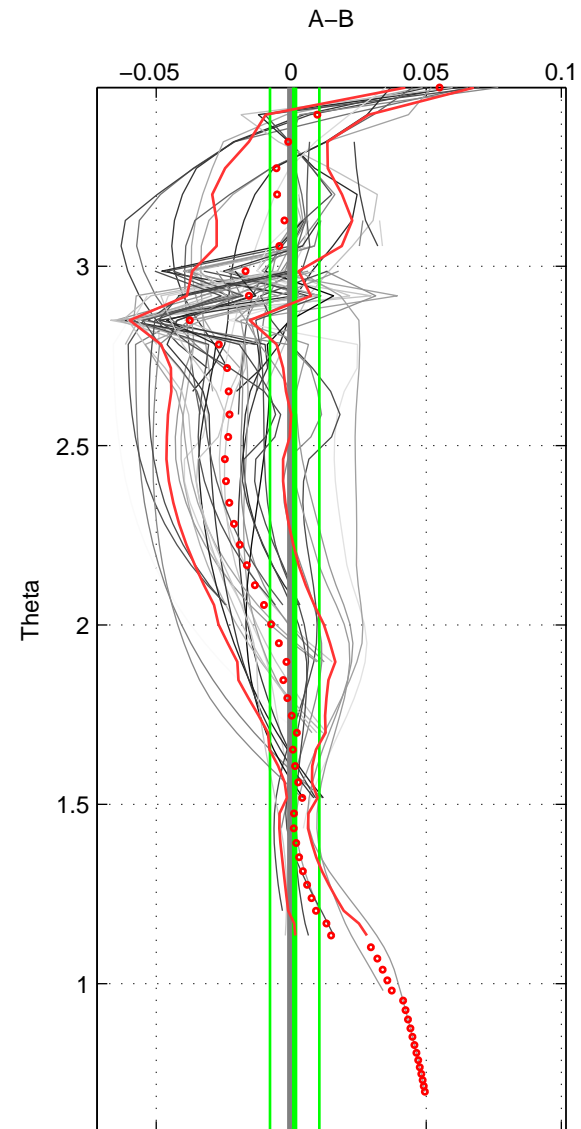

Cruise A (red). Date: Aug 1997 Cruisename: 63-34AR19970805

Cruise B (blue). Date: Aug 1994 Cruisename: 90-58JH19940723

\*\*\* "Favourite" values are means of spaces 1 2 3.

	Offset	O.StDev	Ratio	R.Stdev	Rating
SIGMA:	0.001	0.009	1.000	0.000	4
THETA:	0.001	0.009	1.000	0.000	4
DEPTH:	-0.016	0.015	1.000	0.000	4
FAV.:	-0.004	0.011	1.000	0.000	4

Profiles of A: 10  
 Profiles of B: 15  
 Diff profs : 68  
 WMoffset (A-B): 0.0013015  
 WMoffset stdev: 0.0089078  
 WMratio (A/B): 1  
 WMratio stdev: 0.00025544

Quality (1-5): 4

Profiles of A: 10  
 Profiles of B: 15  
 Diff profs : 71  
 WMoffset (A-B): 0.0013085  
 WMoffset stdev: 0.009118  
 WMratio (A/B): 1  
 WMratio stdev: 0.00026149

Quality (1-5): 4

Profiles of A: 10  
 Profiles of B: 15  
 Diff profs : 68  
 WMoffset (A-B): -0.016064  
 WMoffset stdev: 0.015258  
 WMratio (A/B): 0.99954  
 WMratio stdev: 0.00043705

Quality (1-5): 4