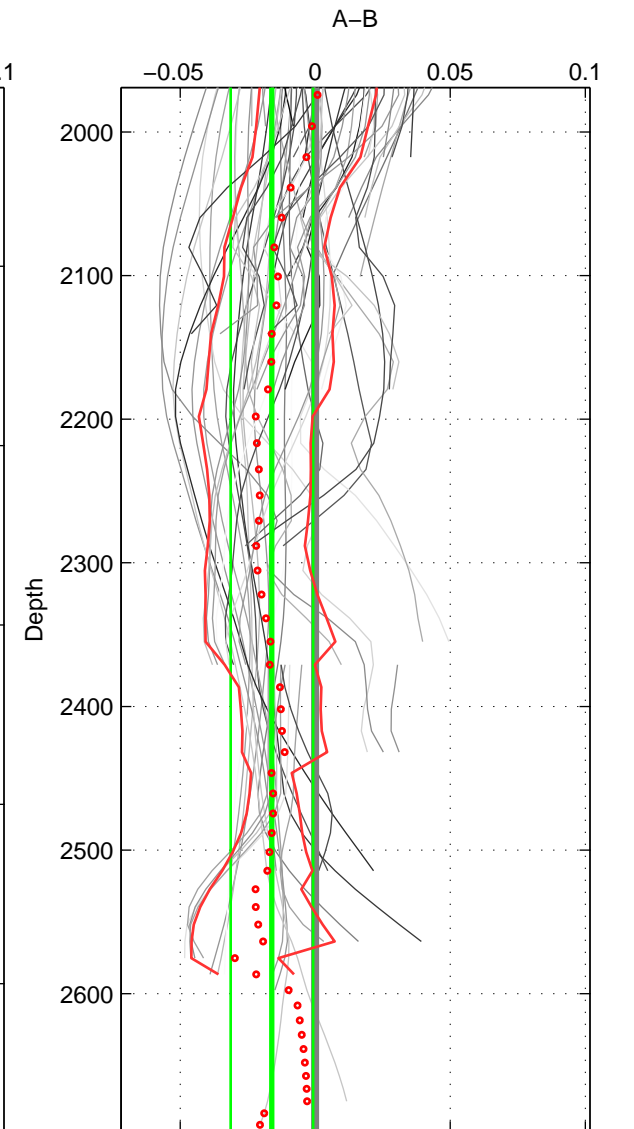

Cruise A (red). Date: Aug 1997 Cruisename: 63-34AR19970805

Cruise B (blue). Date: Aug 1994 Cruisename: 90-58JH19940723

\*\*\* "Favourite" values are means of spaces 1 2 3.

	Offset	O.StDev	Ratio	R.Stdev	Rating
SIGMA:	0.001	0.009	1.000	0.000	4
THETA:	0.001	0.009	1.000	0.000	4
DEPTH:	-0.016	0.015	1.000	0.000	4
FAV.:	-0.004	0.011	1.000	0.000	4

Profiles of A: 10  
 Profiles of B: 15  
 Diff profs : 68  
 WMoffset (A-B): 0.0013015  
 WMoffset stdev: 0.0089078  
 WMratio (A/B): 1  
 WMratio stdev: 0.00025544

Quality (1-5): 4

Profiles of A: 10  
 Profiles of B: 15  
 Diff profs : 71  
 WMoffset (A-B): 0.0013085  
 WMoffset stdev: 0.009118  
 WMratio (A/B): 1  
 WMratio stdev: 0.00026149

Quality (1-5): 4

Profiles of A: 10  
 Profiles of B: 15  
 Diff profs : 68  
 WMoffset (A-B): -0.016064  
 WMoffset stdev: 0.015258  
 WMratio (A/B): 0.99954  
 WMratio stdev: 0.00043705

Quality (1-5): 4