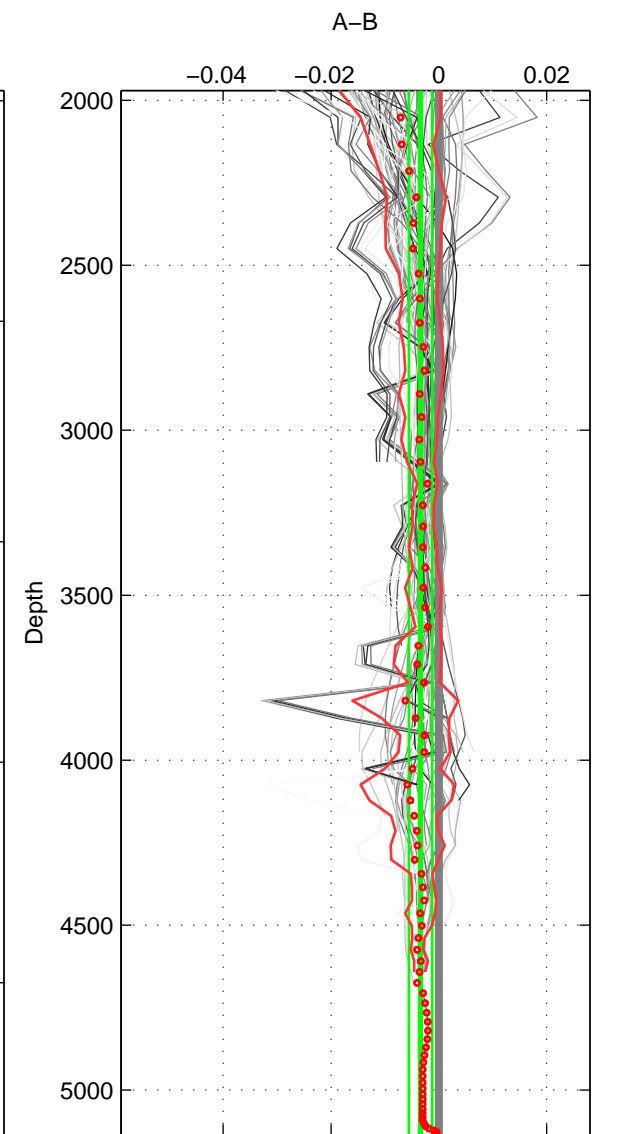

Cruise A (red). Date: Aug 1995 Cruisename: 351-316N19950715
 Cruise B (blue). Date: Feb 1978 Cruisename: 355-318M19771204

*** "Favourite" values are means of spaces 1 2 3.

	Offset	O.StDev	Ratio	R.Stdev	Rating
SIGMA:	-0.004	0.002	1.000	0.000	5
THETA:	-0.003	0.001	1.000	0.000	5
DEPTH:	-0.003	0.002	1.000	0.000	5
FAV.:	-0.003	0.002	1.000	0.000	5

Profiles of A: 51
 Profiles of B: 9
 Diff profs : 70
 WMoffset (A-B): -0.0036305
 WMoffset stdev: 0.001597
 WMratio (A/B): 0.9999
 WMratio stdev: 4.5993e-05

Quality (1-5): 5

Profiles of A: 51
 Profiles of B: 9
 Diff profs : 70
 WMoffset (A-B): -0.0033296
 WMoffset stdev: 0.0011058
 WMratio (A/B): 0.9999
 WMratio stdev: 3.1855e-05

Quality (1-5): 5

Profiles of A: 51
 Profiles of B: 9
 Diff profs : 70
 WMoffset (A-B): -0.0033991
 WMoffset stdev: 0.0021574
 WMratio (A/B): 0.9999
 WMratio stdev: 6.2132e-05

Quality (1-5): 5