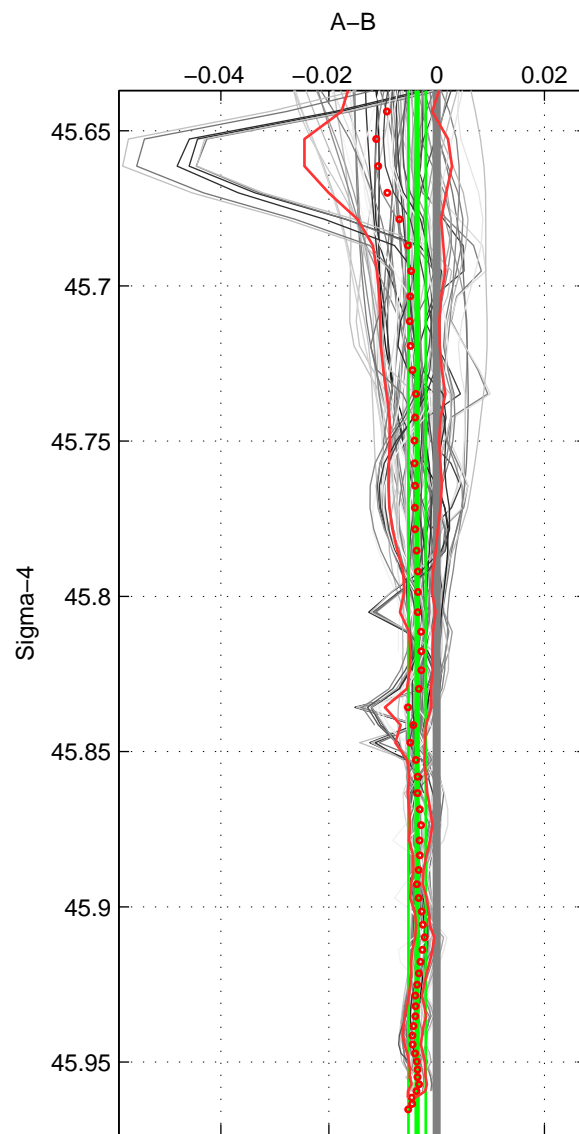

Cruise A (red). Date: Aug 1995 Cruisename: 351-316N19950715
 Cruise B (blue). Date: Feb 1978 Cruisename: 355-318M19771204

*** "Favourite" values are means of spaces 1 2 3.

	Offset	O.StDev	Ratio	R.Stdev	Rating
SIGMA:	-0.004	0.002	1.000	0.000	5
THETA:	-0.003	0.001	1.000	0.000	5
DEPTH:	-0.003	0.002	1.000	0.000	5
FAV.:	-0.003	0.002	1.000	0.000	5

Profiles of A: 51
 Profiles of B: 9
 Diff profs : 70
 WMoffset (A-B): -0.0036305
 WMoffset stdev: 0.001597
 WMratio (A/B): 0.9999
 WMratio stdev: 4.5993e-05

Quality (1-5): 5

Profiles of A: 51
 Profiles of B: 9
 Diff profs : 70
 WMoffset (A-B): -0.0033296
 WMoffset stdev: 0.0011058
 WMratio (A/B): 0.9999
 WMratio stdev: 3.1855e-05

Quality (1-5): 5

Profiles of A: 51
 Profiles of B: 9
 Diff profs : 70
 WMoffset (A-B): -0.0033991
 WMoffset stdev: 0.0021574
 WMratio (A/B): 0.9999
 WMratio stdev: 6.2132e-05

Quality (1-5): 5