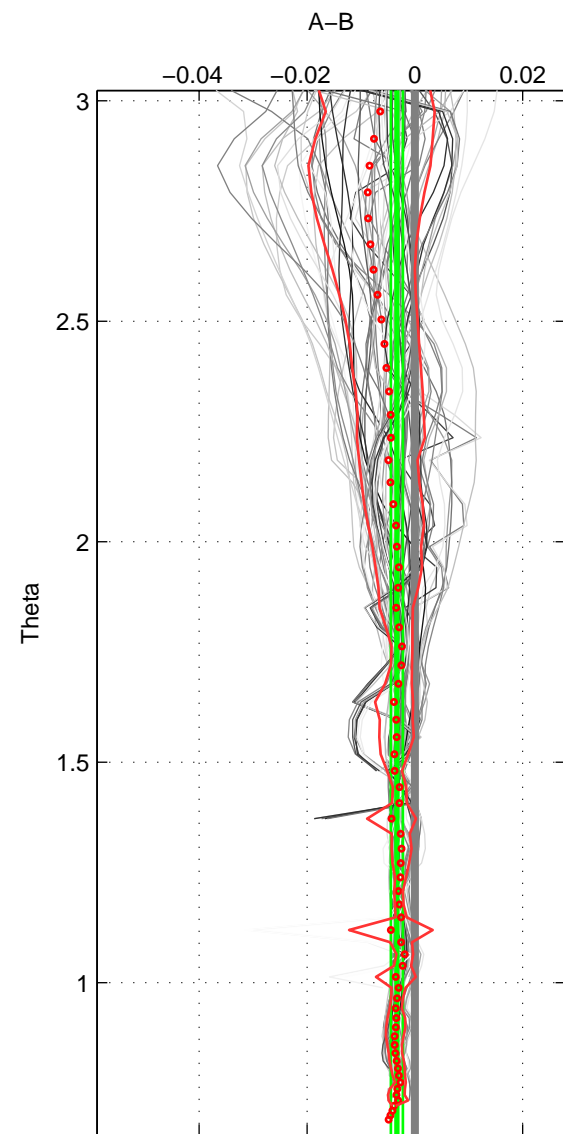

Cruise A (red). Date: Aug 1995 Cruisename: 351-316N19950715
 Cruise B (blue). Date: Feb 1978 Cruisename: 355-318M19771204

*** "Favourite" values are means of spaces 1 2 3.

	Offset	O.StDev	Ratio	R.Stdev	Rating
SIGMA:	-0.004	0.002	1.000	0.000	5
THETA:	-0.003	0.001	1.000	0.000	5
DEPTH:	-0.003	0.002	1.000	0.000	5
FAV.:	-0.003	0.002	1.000	0.000	5

Profiles of A: 51
 Profiles of B: 9
 Diff profs : 70
 WMoffset (A-B): -0.0036305
 WMoffset stdev: 0.001597
 WMratio (A/B): 0.9999
 WMratio stdev: 4.5993e-05

Quality (1-5): 5

Profiles of A: 51
 Profiles of B: 9
 Diff profs : 70
 WMoffset (A-B): -0.0033296
 WMoffset stdev: 0.0011058
 WMratio (A/B): 0.9999
 WMratio stdev: 3.1855e-05

Quality (1-5): 5

Profiles of A: 51
 Profiles of B: 9
 Diff profs : 70
 WMoffset (A-B): -0.0033991
 WMoffset stdev: 0.0021574
 WMratio (A/B): 0.9999
 WMratio stdev: 6.2132e-05

Quality (1-5): 5