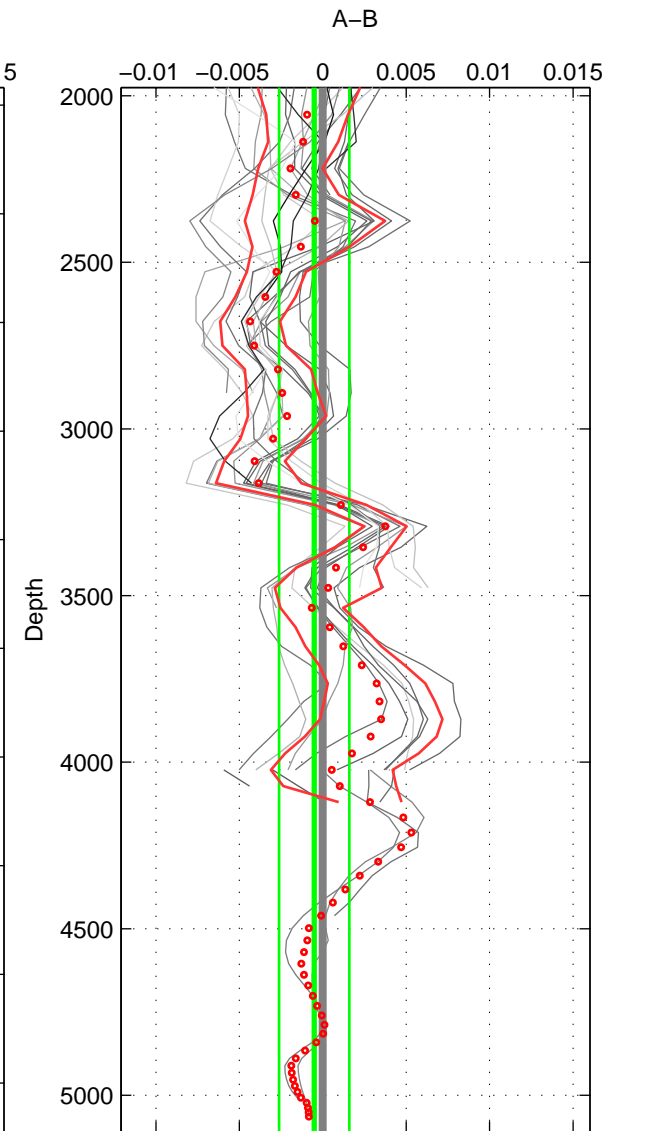

Cruise A (red). Date: Dec 1995 Cruisename: 354-316N19951202
 Cruise B (blue). Date: Feb 1986 Cruisename: 363-35MF19850224

*** "Favourite" values are means of spaces 1 2 3.

	Offset	O.StDev	Ratio	R.Stdev	Rating
SIGMA:	-0.001	0.002	1.000	0.000	5
THETA:	0.000	0.002	1.000	0.000	5
DEPTH:	-0.001	0.002	1.000	0.000	5
FAV. :	-0.000	0.002	1.000	0.000	5

Profiles of A: 21
 Profiles of B: 3
 Diff profs : 29
 WMoffset (A-B): -0.00086401
 WMoffset stdev: 0.0016502
 WMratio (A/B): 0.99998
 WMratio stdev: 4.751e-05

Quality (1-5): 5

Profiles of A: 21
 Profiles of B: 3
 Diff profs : 31
 WMoffset (A-B): 0.00033789
 WMoffset stdev: 0.0016062
 WMratio (A/B): 1
 WMratio stdev: 4.6253e-05

Quality (1-5): 5

Profiles of A: 21
 Profiles of B: 3
 Diff profs : 29
 WMoffset (A-B): -0.00050955
 WMoffset stdev: 0.0021058
 WMratio (A/B): 0.99999
 WMratio stdev: 6.0623e-05

Quality (1-5): 5