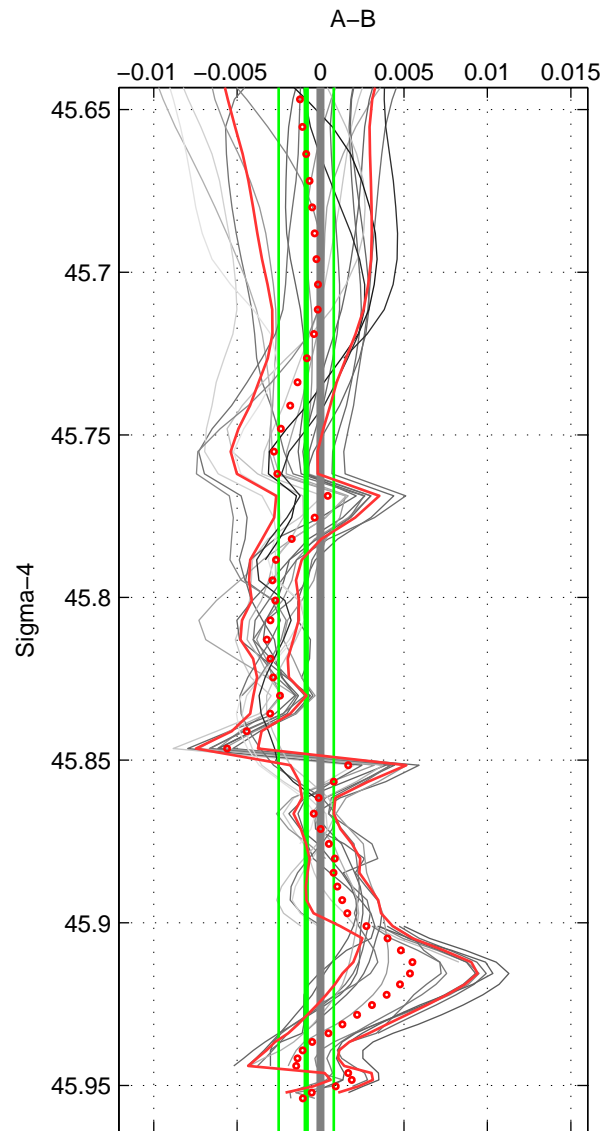

Cruise A (red). Date: Dec 1995 Cruisename: 354-316N19951202
 Cruise B (blue). Date: Feb 1986 Cruisename: 363-35MF19850224

*** "Favourite" values are means of spaces 1 2 3.

	Offset	O.StDev	Ratio	R.Stdev	Rating
SIGMA:	-0.001	0.002	1.000	0.000	5
THETA:	0.000	0.002	1.000	0.000	5
DEPTH:	-0.001	0.002	1.000	0.000	5
FAV. :	-0.000	0.002	1.000	0.000	5

Profiles of A: 21
 Profiles of B: 3
 Diff profs : 29
 WMoffset (A-B): -0.00086401
 WMoffset stdev: 0.0016502
 WMratio (A/B): 0.99998
 WMratio stdev: 4.751e-05

Quality (1-5): 5

Profiles of A: 21
 Profiles of B: 3
 Diff profs : 31
 WMoffset (A-B): 0.00033789
 WMoffset stdev: 0.0016062
 WMratio (A/B): 1
 WMratio stdev: 4.6253e-05

Quality (1-5): 5

Profiles of A: 21
 Profiles of B: 3
 Diff profs : 29
 WMoffset (A-B): -0.00050955
 WMoffset stdev: 0.0021058
 WMratio (A/B): 0.99999
 WMratio stdev: 6.0623e-05

Quality (1-5): 5