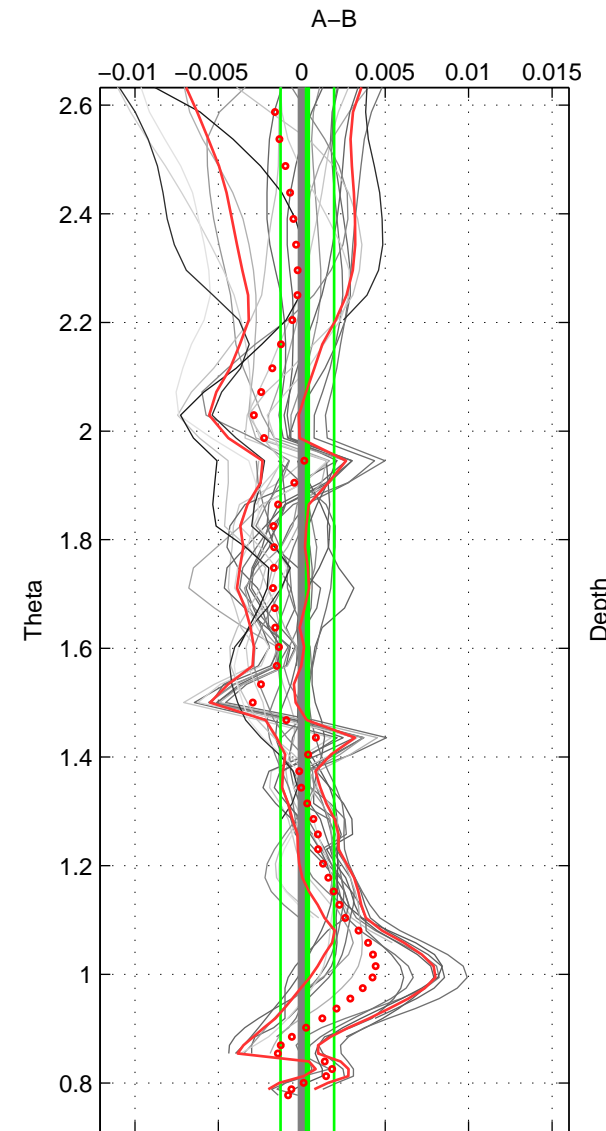

Cruise A (red). Date: Dec 1995 Cruisename: 354-316N19951202
 Cruise B (blue). Date: Feb 1986 Cruisename: 363-35MF19850224

*** "Favourite" values are means of spaces 1 2 3.

	Offset	O.StDev	Ratio	R.Stdev	Rating
SIGMA:	-0.001	0.002	1.000	0.000	5
THETA:	0.000	0.002	1.000	0.000	5
DEPTH:	-0.001	0.002	1.000	0.000	5
FAV. :	-0.000	0.002	1.000	0.000	5

Profiles of A: 21
 Profiles of B: 3
 Diff profs : 29
 WMoffset (A-B): -0.00086401
 WMoffset stdev: 0.0016502
 WMratio (A/B): 0.99998
 WMratio stdev: 4.751e-05

Quality (1-5): 5

Profiles of A: 21
 Profiles of B: 3
 Diff profs : 31
 WMoffset (A-B): 0.00033789
 WMoffset stdev: 0.0016062
 WMratio (A/B): 1
 WMratio stdev: 4.6253e-05

Quality (1-5): 5

Profiles of A: 21
 Profiles of B: 3
 Diff profs : 29
 WMoffset (A-B): -0.00050955
 WMoffset stdev: 0.0021058
 WMratio (A/B): 0.99999
 WMratio stdev: 6.0623e-05

Quality (1-5): 5