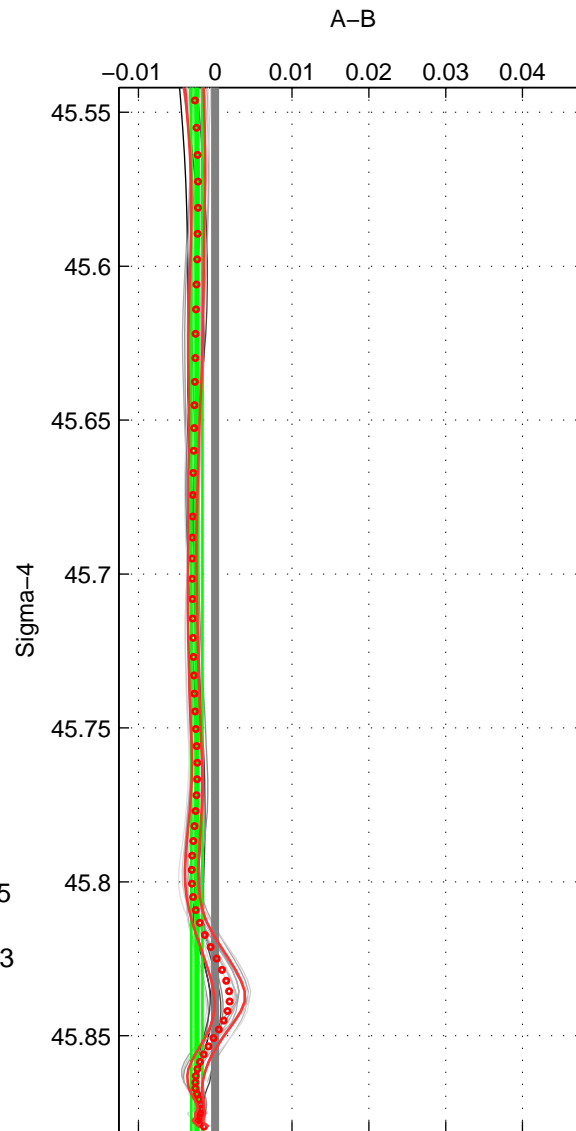

Cruise A (red). Date: Aug 1993 Cruisename: 498-325019930705
 Cruise B (blue). Date: Jun 1999 Cruisename: 578-49K619990523

*** "Favourite" values are means of spaces 1 2 3.

	Offset	O.StDev	Ratio	R.Stdev	Rating
SIGMA:	-0.002	0.001	1.000	0.000	5
THETA:	-0.004	0.001	1.000	0.000	5
DEPTH:	-0.003	0.001	1.000	0.000	5
FAV. :	-0.003	0.001	1.000	0.000	5

Profiles of A: 7
 Profiles of B: 3
 Diff profs : 17
 WMoffset (A-B): -0.0023814
 WMoffset stdev: 0.00072015
 WMratio (A/B): 0.99993
 WMratio stdev: 2.0796e-05

Quality (1-5): 5

Profiles of A: 7
 Profiles of B: 3
 Diff profs : 17
 WMoffset (A-B): -0.0041355
 WMoffset stdev: 0.0013439
 WMratio (A/B): 0.99988
 WMratio stdev: 3.8815e-05

Quality (1-5): 5

Profiles of A: 7
 Profiles of B: 3
 Diff profs : 17
 WMoffset (A-B): -0.0027423
 WMoffset stdev: 0.0012844
 WMratio (A/B): 0.99992
 WMratio stdev: 3.7023e-05

Quality (1-5): 5