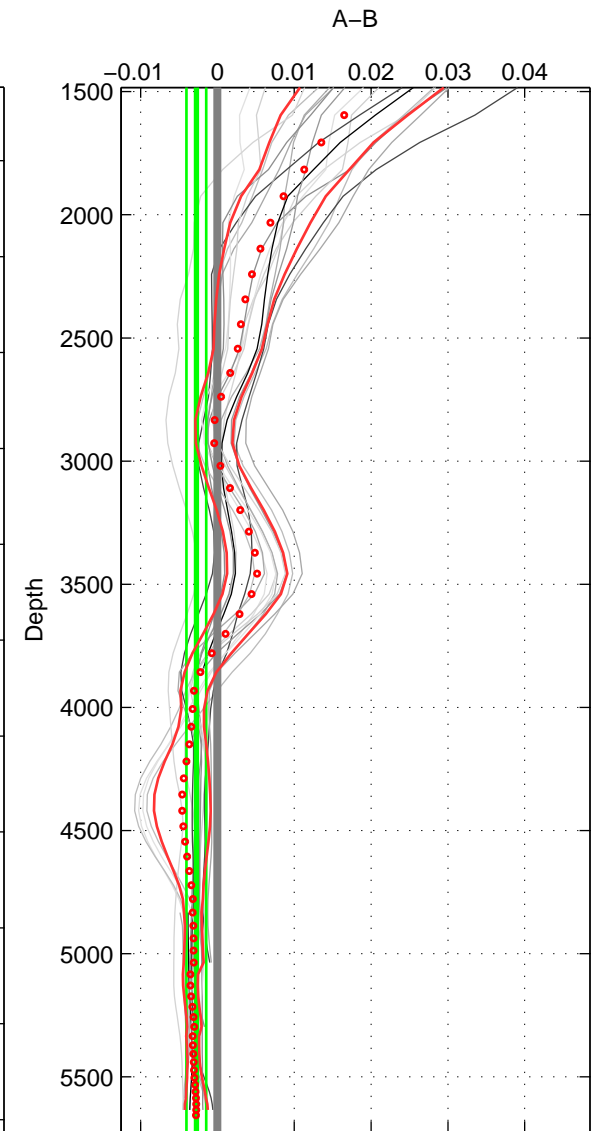

Cruise A (red). Date: Aug 1993 Cruisename: 498-325019930705
 Cruise B (blue). Date: Jun 1999 Cruisename: 578-49K619990523

*** "Favourite" values are means of spaces 1 2 3.

	Offset	O.StDev	Ratio	R.Stdev	Rating
SIGMA:	-0.002	0.001	1.000	0.000	5
THETA:	-0.004	0.001	1.000	0.000	5
DEPTH:	-0.003	0.001	1.000	0.000	5
FAV. :	-0.003	0.001	1.000	0.000	5

Profiles of A: 7
 Profiles of B: 3
 Diff profs : 17
 WMoffset (A-B): -0.0023814
 WMoffset stdev: 0.00072015
 WMratio (A/B): 0.99993
 WMratio stdev: 2.0796e-05

Quality (1-5): 5

Profiles of A: 7
 Profiles of B: 3
 Diff profs : 17
 WMoffset (A-B): -0.0041355
 WMoffset stdev: 0.0013439
 WMratio (A/B): 0.99988
 WMratio stdev: 3.8815e-05

Quality (1-5): 5

Profiles of A: 7
 Profiles of B: 3
 Diff profs : 17
 WMoffset (A-B): -0.0027423
 WMoffset stdev: 0.0012844
 WMratio (A/B): 0.99992
 WMratio stdev: 3.7023e-05

Quality (1-5): 5