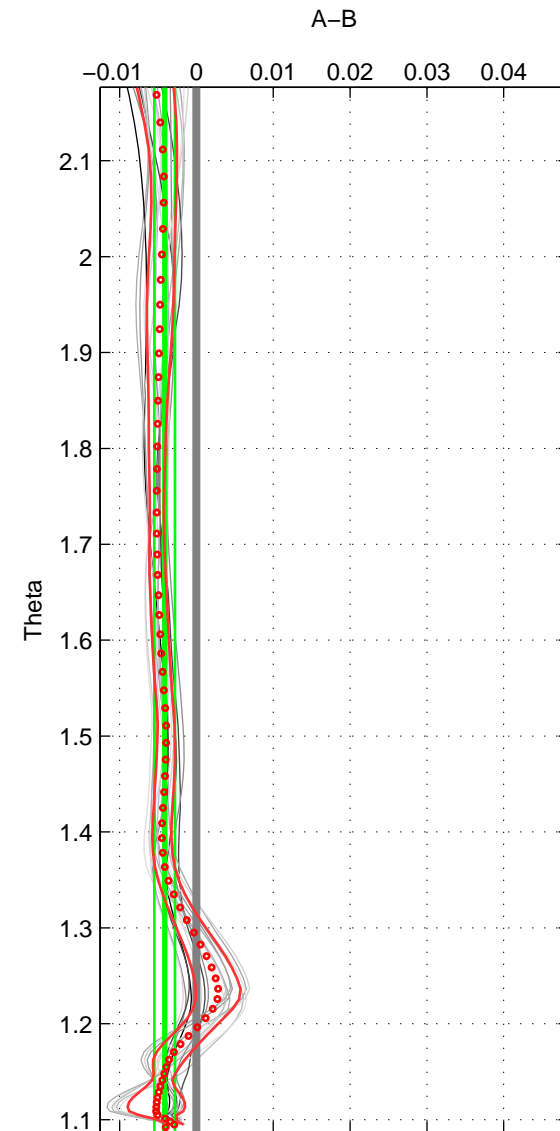

Cruise A (red). Date: Aug 1993 Cruisename: 498-325019930705
 Cruise B (blue). Date: Jun 1999 Cruisename: 578-49K619990523

*** "Favourite" values are means of spaces 1 2 3.

	Offset	O.StDev	Ratio	R.Stdev	Rating
SIGMA:	-0.002	0.001	1.000	0.000	5
THETA:	-0.004	0.001	1.000	0.000	5
DEPTH:	-0.003	0.001	1.000	0.000	5
FAV. :	-0.003	0.001	1.000	0.000	5

Profiles of A: 7
 Profiles of B: 3
 Diff profs : 17
 WMoffset (A-B): -0.0023814
 WMoffset stdev: 0.00072015
 WMratio (A/B): 0.99993
 WMratio stdev: 2.0796e-05

Quality (1-5): 5

Profiles of A: 7
 Profiles of B: 3
 Diff profs : 17
 WMoffset (A-B): -0.0041355
 WMoffset stdev: 0.0013439
 WMratio (A/B): 0.99988
 WMratio stdev: 3.8815e-05

Quality (1-5): 5

Profiles of A: 7
 Profiles of B: 3
 Diff profs : 17
 WMoffset (A-B): -0.0027423
 WMoffset stdev: 0.0012844
 WMratio (A/B): 0.99992
 WMratio stdev: 3.7023e-05

Quality (1-5): 5