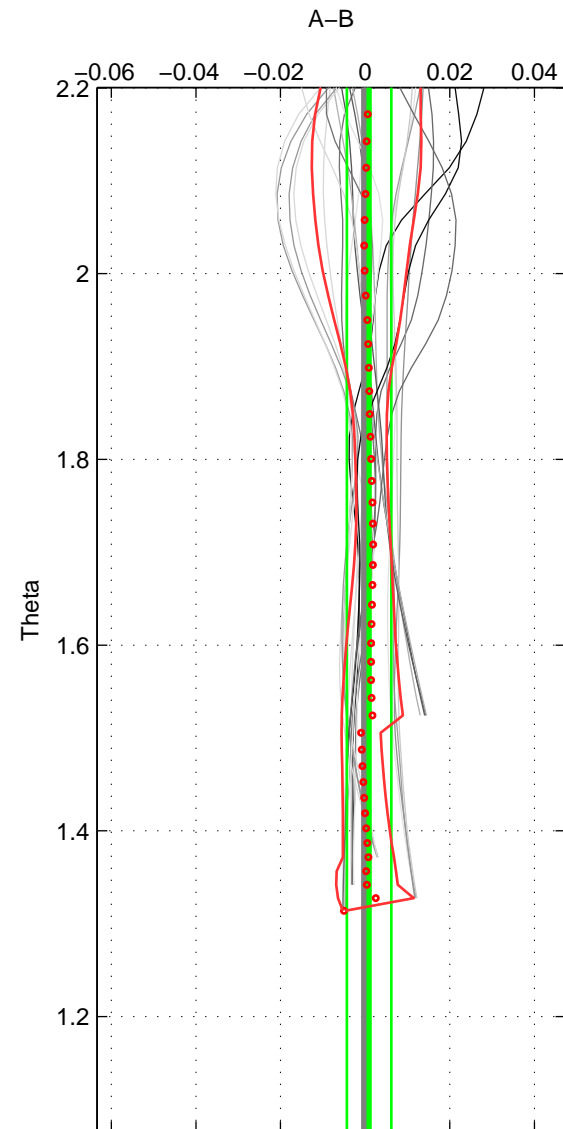

Cruise A (red). Date: Aug 1999 Cruisename: 570-49HO19990719

Cruise B (blue). Date: Oct 2007 Cruisename: 613-49NZ20071008

*** "Favourite" values are means of spaces 1 2.

	Offset	O.StDev	Ratio	R.Stdev	Rating
SIGMA:	0.001	0.003	1.000	0.000	4
THETA:	0.001	0.005	1.000	0.000	4
DEPTH:	-0.002	0.009	1.000	0.000	3
FAV.:	0.001	0.004	1.000	0.000	4

Profiles of A: 5
 Profiles of B: 11
 Diff profs : 22
 WMoffset (A-B): 0.00053044
 WMoffset stdev: 0.0030749
 WMratio (A/B): 1
 WMratio stdev: 8.8857e-05

Quality (1-5): 4

Profiles of A: 5
 Profiles of B: 11
 Diff profs : 22
 WMoffset (A-B): 0.00092813
 WMoffset stdev: 0.0052403
 WMratio (A/B): 1
 WMratio stdev: 0.00015141

Quality (1-5): 4

Profiles of A: 5
 Profiles of B: 11
 Diff profs : 22
 WMoffset (A-B): -0.0015995
 WMoffset stdev: 0.0091897
 WMratio (A/B): 0.99995
 WMratio stdev: 0.00026531

Quality (1-5): 3