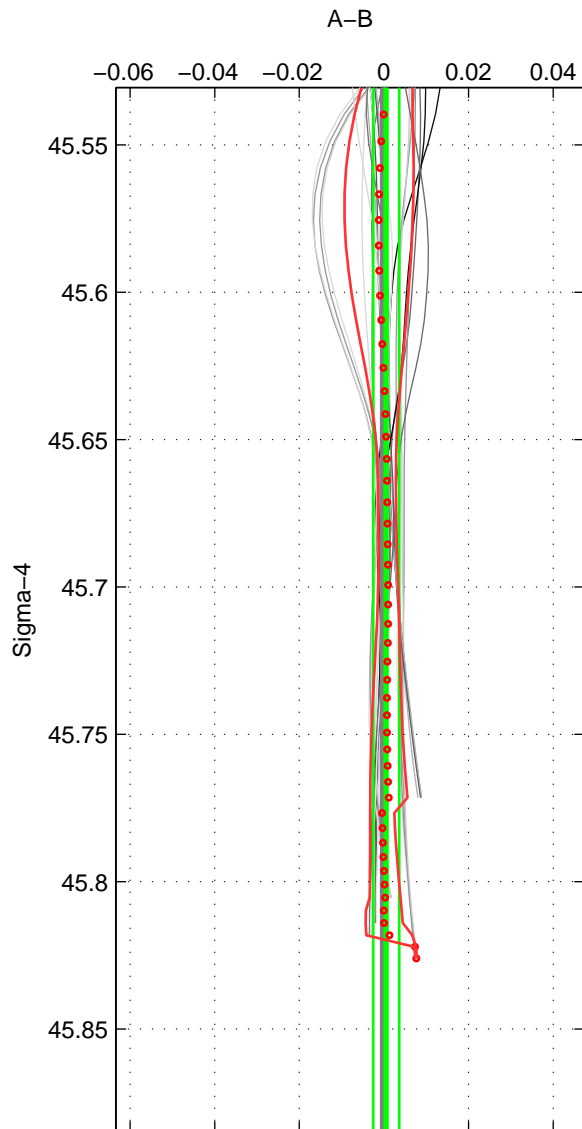

Cruise A (red). Date: Aug 1999 Cruisename: 570-49HO19990719

Cruise B (blue). Date: Oct 2007 Cruisename: 613-49NZ20071008

*** "Favourite" values are means of spaces 1 2.

	Offset	O.StDev	Ratio	R.Stdev	Rating
SIGMA:	0.001	0.003	1.000	0.000	4
THETA:	0.001	0.005	1.000	0.000	4
DEPTH:	-0.002	0.009	1.000	0.000	3
FAV.:	0.001	0.004	1.000	0.000	4

Profiles of A: 5
 Profiles of B: 11
 Diff profs : 22
 WMoffset (A-B): 0.00053044
 WMoffset stdev: 0.0030749
 WMratio (A/B): 1
 WMratio stdev: 8.8857e-05

Quality (1-5): 4

Profiles of A: 5
 Profiles of B: 11
 Diff profs : 22
 WMoffset (A-B): 0.00092813
 WMoffset stdev: 0.0052403
 WMratio (A/B): 1
 WMratio stdev: 0.00015141

Quality (1-5): 4

Profiles of A: 5
 Profiles of B: 11
 Diff profs : 22
 WMoffset (A-B): -0.0015995
 WMoffset stdev: 0.0091897
 WMratio (A/B): 0.99995
 WMratio stdev: 0.00026531

Quality (1-5): 3