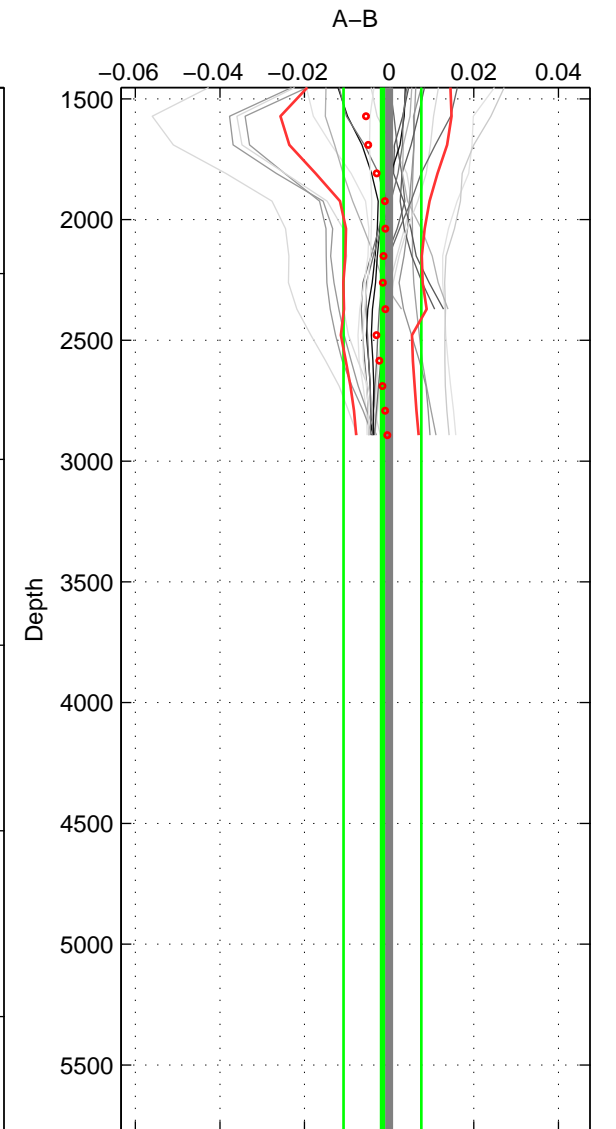

Cruise A (red). Date: Aug 1999 Cruisename: 570-49HO19990719

Cruise B (blue). Date: Oct 2007 Cruisename: 613-49NZ20071008

*** "Favourite" values are means of spaces 1 2.

	Offset	O.StDev	Ratio	R.Stdev	Rating
SIGMA:	0.001	0.003	1.000	0.000	4
THETA:	0.001	0.005	1.000	0.000	4
DEPTH:	-0.002	0.009	1.000	0.000	3
FAV.:	0.001	0.004	1.000	0.000	4

Profiles of A: 5
 Profiles of B: 11
 Diff profs : 22
 WMoffset (A-B): 0.00053044
 WMoffset stdev: 0.0030749
 WMratio (A/B): 1
 WMratio stdev: 8.8857e-05

Quality (1-5): 4

Profiles of A: 5
 Profiles of B: 11
 Diff profs : 22
 WMoffset (A-B): 0.00092813
 WMoffset stdev: 0.0052403
 WMratio (A/B): 1
 WMratio stdev: 0.00015141

Quality (1-5): 4

Profiles of A: 5
 Profiles of B: 11
 Diff profs : 22
 WMoffset (A-B): -0.0015995
 WMoffset stdev: 0.0091897
 WMratio (A/B): 0.99995
 WMratio stdev: 0.00026531

Quality (1-5): 3