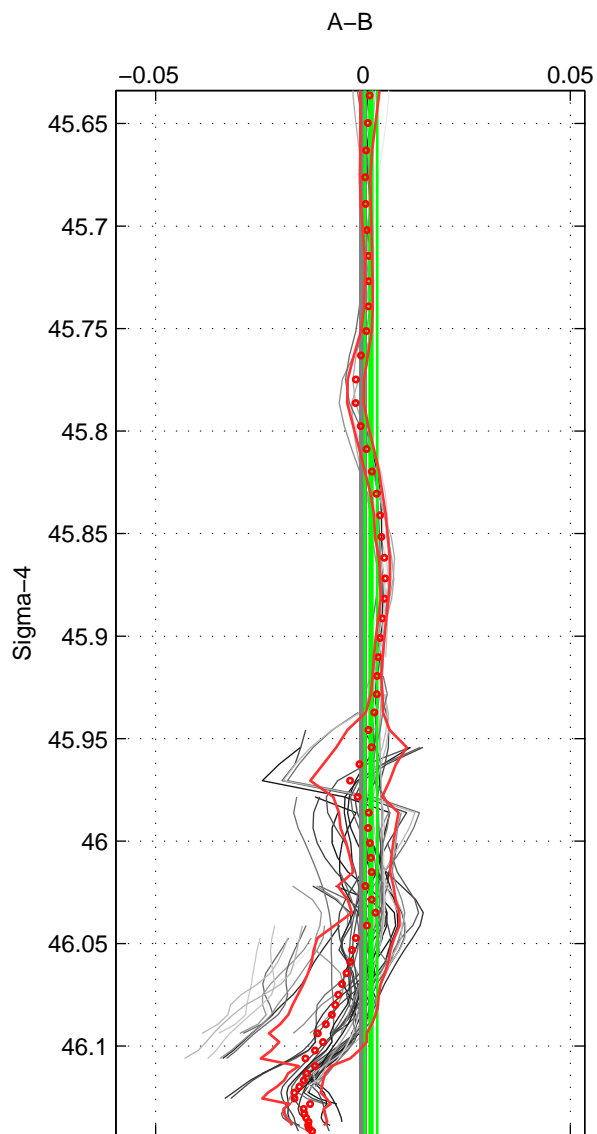

Cruise A (red). Date: Apr 2008 Cruisename: 339-09AR20080322  
 Cruise B (blue). Date: Jan 1995 Cruisename: 384-49HH19941213

\*\*\* "Favourite" values are means of spaces 1 2 3.

	Offset	O.StDev	Ratio	R.Stdev	Rating
SIGMA:	0.002	0.001	1.000	0.000	5
THETA:	0.002	0.002	1.000	0.000	5
DEPTH:	0.001	0.007	1.000	0.000	5
FAV. :	0.001	0.003	1.000	0.000	5

Profiles of A: 25  
 Profiles of B: 7  
 Diff profs : 61  
 WMoffset (A-B): 0.0019272  
 WMoffset stdev: 0.0014928  
 WMratio (A/B): 1.0001  
 WMratio stdev: 4.2983e-05

Quality (1-5): 5

Profiles of A: 25  
 Profiles of B: 7  
 Diff profs : 60  
 WMoffset (A-B): 0.0017438  
 WMoffset stdev: 0.0015776  
 WMratio (A/B): 1.0001  
 WMratio stdev: 4.5422e-05

Quality (1-5): 5

Profiles of A: 26  
 Profiles of B: 7  
 Diff profs : 66  
 WMoffset (A-B): 0.00058371  
 WMoffset stdev: 0.0071962  
 WMratio (A/B): 1  
 WMratio stdev: 0.00020745

Quality (1-5): 5