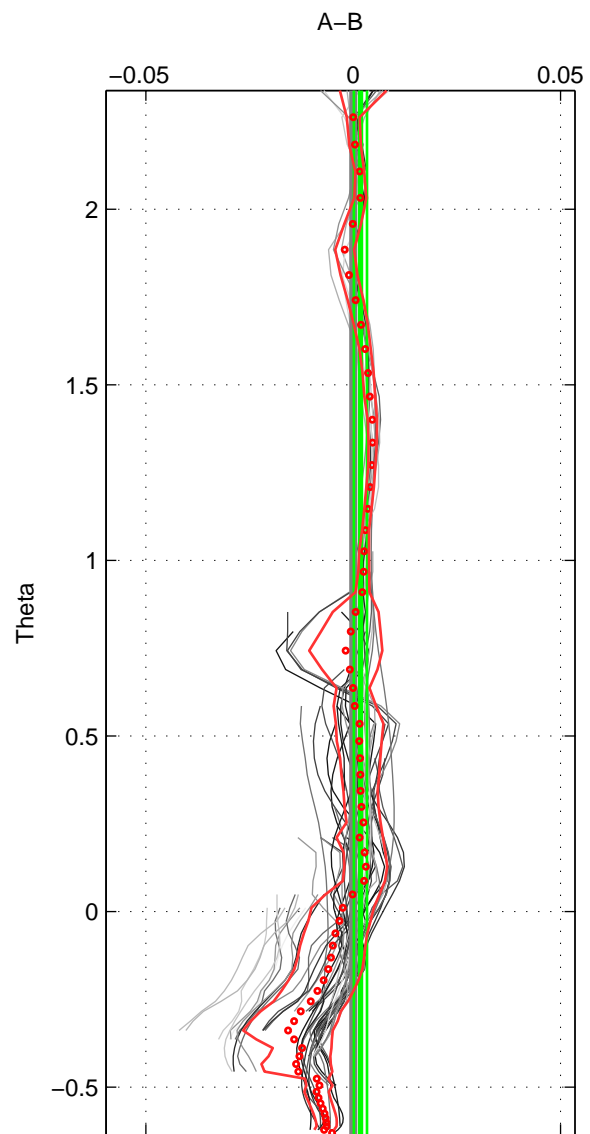

Cruise A (red). Date: Apr 2008 Cruisename: 339-09AR20080322  
 Cruise B (blue). Date: Jan 1995 Cruisename: 384-49HH19941213

\*\*\* "Favourite" values are means of spaces 1 2 3.

	Offset	O.StDev	Ratio	R.Stdev	Rating
SIGMA:	0.002	0.001	1.000	0.000	5
THETA:	0.002	0.002	1.000	0.000	5
DEPTH:	0.001	0.007	1.000	0.000	5
FAV. :	0.001	0.003	1.000	0.000	5

Profiles of A: 25  
 Profiles of B: 7  
 Diff profs : 61  
 WMoffset (A-B): 0.0019272  
 WMoffset stdev: 0.0014928  
 WMratio (A/B): 1.0001  
 WMratio stdev: 4.2983e-05

Quality (1-5): 5

Profiles of A: 25  
 Profiles of B: 7  
 Diff profs : 60  
 WMoffset (A-B): 0.0017438  
 WMoffset stdev: 0.0015776  
 WMratio (A/B): 1.0001  
 WMratio stdev: 4.5422e-05

Quality (1-5): 5

Profiles of A: 26  
 Profiles of B: 7  
 Diff profs : 66  
 WMoffset (A-B): 0.00058371  
 WMoffset stdev: 0.0071962  
 WMratio (A/B): 1  
 WMratio stdev: 0.00020745

Quality (1-5): 5