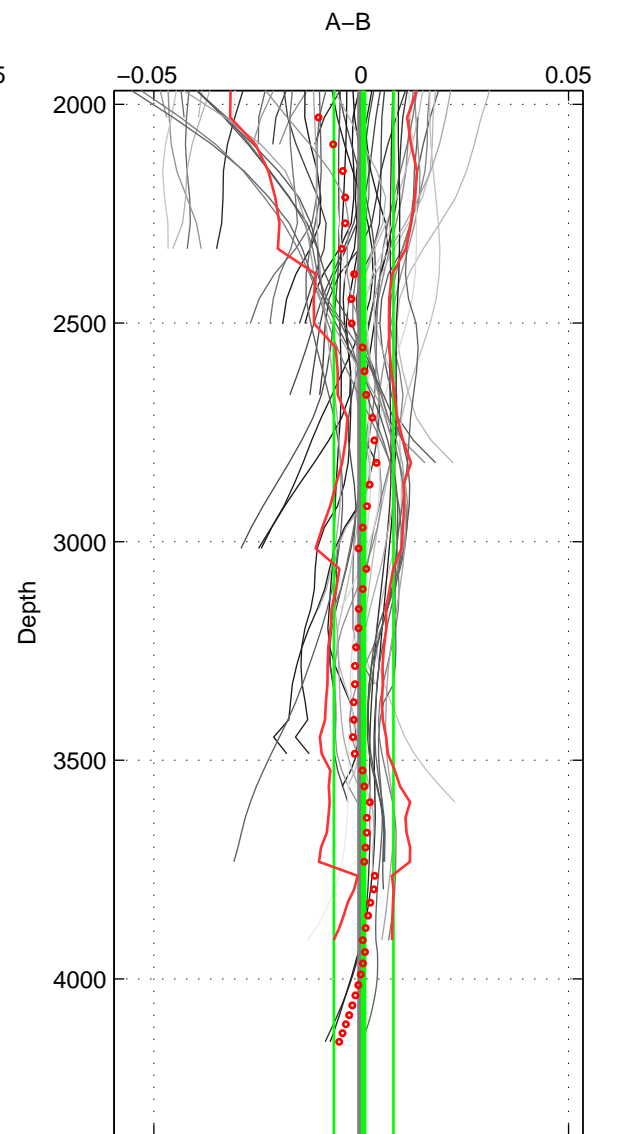

Cruise A (red). Date: Apr 2008 Cruisename: 339-09AR20080322  
 Cruise B (blue). Date: Jan 1995 Cruisename: 384-49HH19941213

\*\*\* "Favourite" values are means of spaces 1 2 3.

	Offset	O.StDev	Ratio	R.Stdev	Rating
SIGMA:	0.002	0.001	1.000	0.000	5
THETA:	0.002	0.002	1.000	0.000	5
DEPTH:	0.001	0.007	1.000	0.000	5
FAV. :	0.001	0.003	1.000	0.000	5

Profiles of A: 25  
 Profiles of B: 7  
 Diff profs : 61  
 WMoffset (A-B): 0.0019272  
 WMoffset stdev: 0.0014928  
 WMratio (A/B): 1.0001  
 WMratio stdev: 4.2983e-05

Quality (1-5): 5

Profiles of A: 25  
 Profiles of B: 7  
 Diff profs : 60  
 WMoffset (A-B): 0.0017438  
 WMoffset stdev: 0.0015776  
 WMratio (A/B): 1.0001  
 WMratio stdev: 4.5422e-05

Quality (1-5): 5

Profiles of A: 26  
 Profiles of B: 7  
 Diff profs : 66  
 WMoffset (A-B): 0.00058371  
 WMoffset stdev: 0.0071962  
 WMratio (A/B): 1  
 WMratio stdev: 0.00020745

Quality (1-5): 5