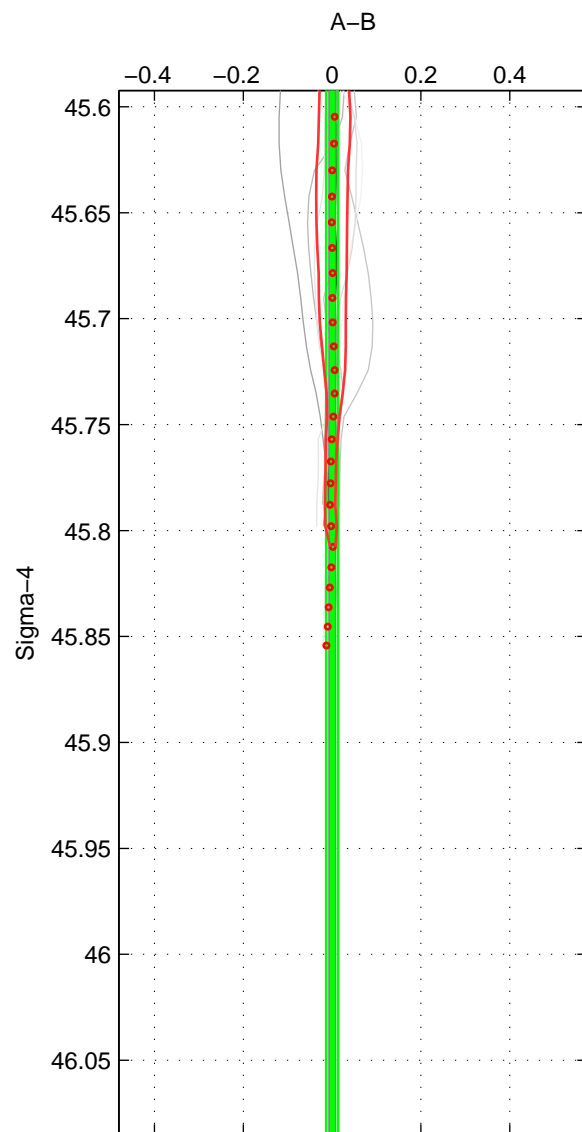

Cruise A (red). Date: Mar 2002 Cruisename: 213-29HE20020304

Cruise B (blue). Date: Aug 1988 Cruisename: 225-316N19871123.1

*** "Favourite" values are means of spaces 1 2.

	Offset	O.StDev	Ratio	R.Stdev	Rating
SIGMA:	0.000	0.013	1.000	0.000	4
THETA:	0.004	0.005	1.000	0.000	4
DEPTH:	-0.002	0.003	1.000	0.000	3
FAV.:	0.002	0.009	1.000	0.000	4

Profiles of A: 6
 Profiles of B: 20
 Diff profs : 20
 WMoffset (A-B): 7.1644e-05
 WMoffset stdev: 0.013314
 WMratio (A/B): 1
 WMratio stdev: 0.00038227

Quality (1-5): 4

Profiles of A: 6
 Profiles of B: 20
 Diff profs : 20
 WMoffset (A-B): 0.0041189
 WMoffset stdev: 0.0052917
 WMratio (A/B): 1.0001
 WMratio stdev: 0.00015138

Quality (1-5): 4

Profiles of A: 6
 Profiles of B: 20
 Diff profs : 20
 WMoffset (A-B): -0.0019581
 WMoffset stdev: 0.0032123
 WMratio (A/B): 0.99994
 WMratio stdev: 9.2201e-05

Quality (1-5): 3

Please note that statistics are bad.