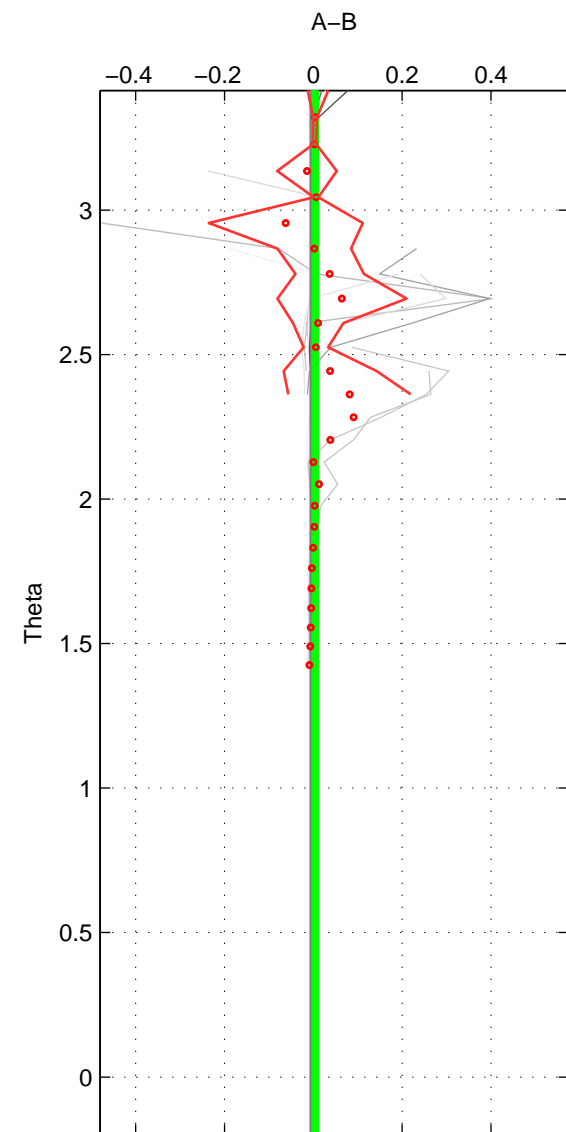

Cruise A (red). Date: Mar 2002 Cruisename: 213-29HE20020304

Cruise B (blue). Date: Aug 1988 Cruisename: 225-316N19871123.1

*** "Favourite" values are means of spaces 1 2.

	Offset	O.StDev	Ratio	R.Stdev	Rating
SIGMA:	0.000	0.013	1.000	0.000	4
THETA:	0.004	0.005	1.000	0.000	4
DEPTH:	-0.002	0.003	1.000	0.000	3
FAV.:	0.002	0.009	1.000	0.000	4

Profiles of A: 6
 Profiles of B: 20
 Diff profs : 20
 WMoffset (A-B): 7.1644e-05
 WMoffset stdev: 0.013314
 WMratio (A/B): 1
 WMratio stdev: 0.00038227

Quality (1-5): 4

Profiles of A: 6
 Profiles of B: 20
 Diff profs : 20
 WMoffset (A-B): 0.0041189
 WMoffset stdev: 0.0052917
 WMratio (A/B): 1.0001
 WMratio stdev: 0.00015138

Quality (1-5): 4

Profiles of A: 6
 Profiles of B: 20
 Diff profs : 20
 WMoffset (A-B): -0.0019581
 WMoffset stdev: 0.0032123
 WMratio (A/B): 0.99994
 WMratio stdev: 9.2201e-05

Quality (1-5): 3

Please note that statistics are bad.