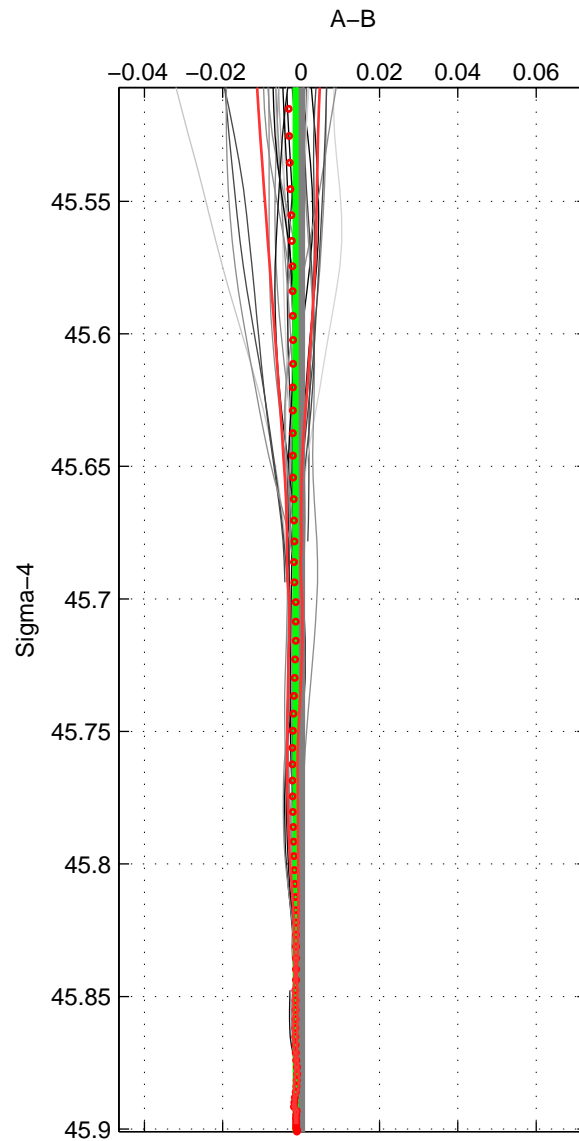

Cruise A (red). Date: Jun 2001 Cruisename: 591-49NZ20010604

Cruise B (blue). Date: Mar 2007 Cruisename: 610-49NZ20070216

\*\*\* "Favourite" values are means of spaces 1 2 3.

	Offset	O.StDev	Ratio	R.Stdev	Rating
SIGMA:	-0.001	0.000	1.000	0.000	5
THETA:	-0.002	0.001	1.000	0.000	5
DEPTH:	-0.002	0.001	1.000	0.000	5
FAV. :	-0.002	0.001	1.000	0.000	5

Profiles of A: 14  
 Profiles of B: 17  
 Diff profs : 40  
 WMoffset (A-B): -0.0013945  
 WMoffset stdev: 0.00041064  
 WMratio (A/B): 0.99996  
 WMratio stdev: 1.1835e-05

Quality (1-5): 5

Profiles of A: 14  
 Profiles of B: 17  
 Diff profs : 40  
 WMoffset (A-B): -0.0021598  
 WMoffset stdev: 0.00092169  
 WMratio (A/B): 0.99994  
 WMratio stdev: 2.6569e-05

Quality (1-5): 5

Profiles of A: 14  
 Profiles of B: 17  
 Diff profs : 40  
 WMoffset (A-B): -0.0019483  
 WMoffset stdev: 0.0010721  
 WMratio (A/B): 0.99994  
 WMratio stdev: 3.0901e-05

Quality (1-5): 5