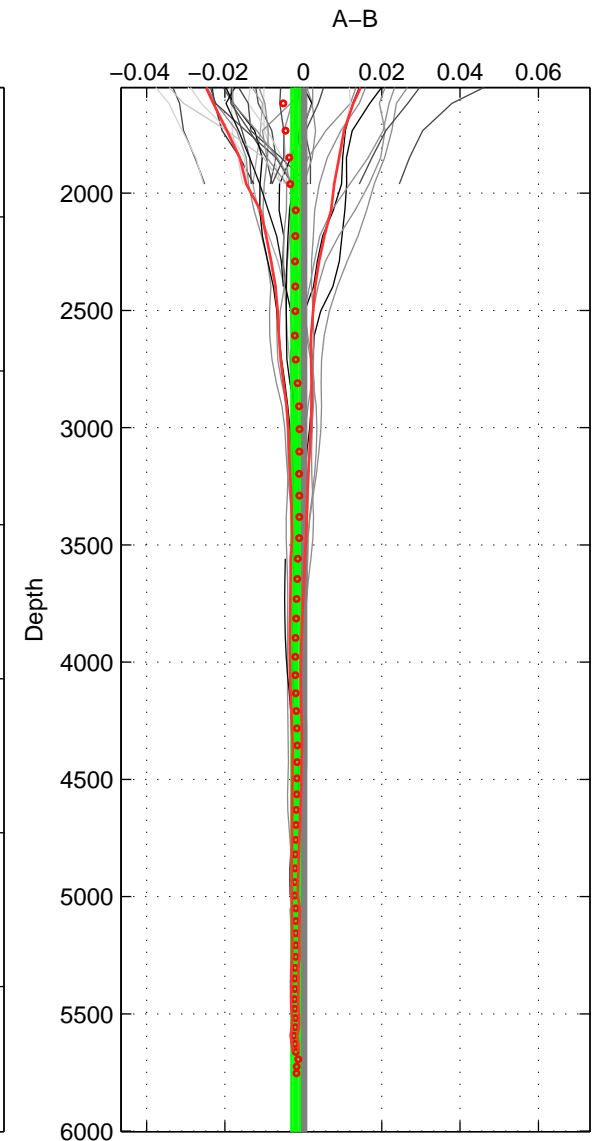

Cruise A (red). Date: Jun 2001 Cruisename: 591-49NZ20010604

Cruise B (blue). Date: Mar 2007 Cruisename: 610-49NZ20070216

\*\*\* "Favourite" values are means of spaces 1 2 3.

	Offset	O.StDev	Ratio	R.Stdev	Rating
SIGMA:	-0.001	0.000	1.000	0.000	5
THETA:	-0.002	0.001	1.000	0.000	5
DEPTH:	-0.002	0.001	1.000	0.000	5
FAV. :	-0.002	0.001	1.000	0.000	5

Profiles of A: 14  
 Profiles of B: 17  
 Diff profs : 40  
 WMoffset (A-B): -0.0013945  
 WMoffset stdev: 0.00041064  
 WMratio (A/B): 0.99996  
 WMratio stdev: 1.1835e-05

Quality (1-5): 5

Profiles of A: 14  
 Profiles of B: 17  
 Diff profs : 40  
 WMoffset (A-B): -0.0021598  
 WMoffset stdev: 0.00092169  
 WMratio (A/B): 0.99994  
 WMratio stdev: 2.6569e-05

Quality (1-5): 5

Profiles of A: 14  
 Profiles of B: 17  
 Diff profs : 40  
 WMoffset (A-B): -0.0019483  
 WMoffset stdev: 0.0010721  
 WMratio (A/B): 0.99994  
 WMratio stdev: 3.0901e-05

Quality (1-5): 5