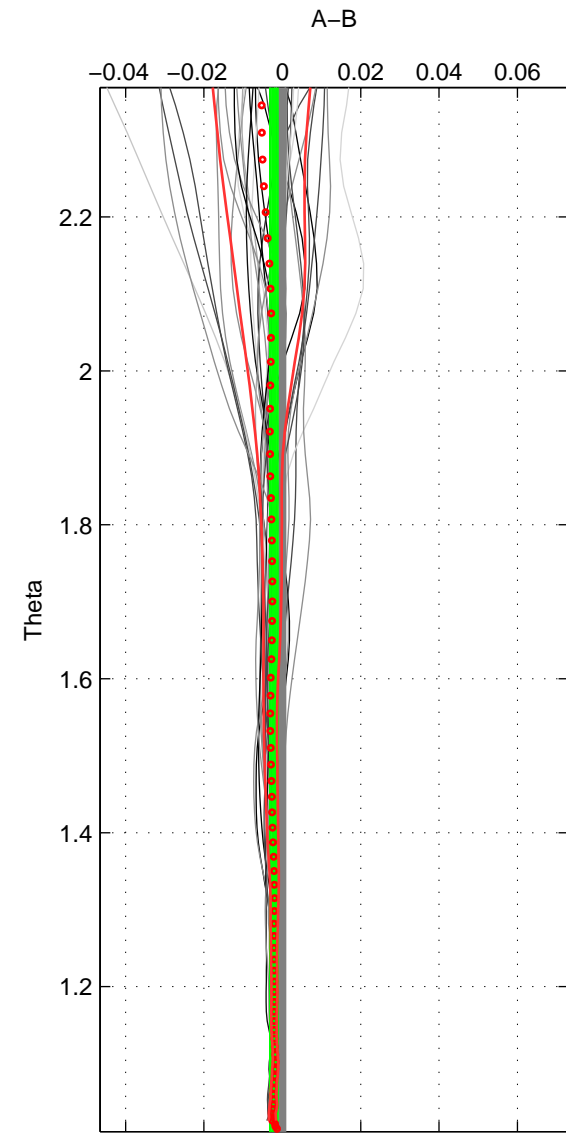

Cruise A (red). Date: Jun 2001 Cruisename: 591-49NZ20010604

Cruise B (blue). Date: Mar 2007 Cruisename: 610-49NZ20070216

\*\*\* "Favourite" values are means of spaces 1 2 3.

	Offset	O.StDev	Ratio	R.Stdev	Rating
SIGMA:	-0.001	0.000	1.000	0.000	5
THETA:	-0.002	0.001	1.000	0.000	5
DEPTH:	-0.002	0.001	1.000	0.000	5
FAV. :	-0.002	0.001	1.000	0.000	5

Profiles of A: 14  
 Profiles of B: 17  
 Diff profs : 40  
 WMoffset (A-B): -0.0013945  
 WMoffset stdev: 0.00041064  
 WMratio (A/B): 0.99996  
 WMratio stdev: 1.1835e-05

Quality (1-5): 5

Profiles of A: 14  
 Profiles of B: 17  
 Diff profs : 40  
 WMoffset (A-B): -0.0021598  
 WMoffset stdev: 0.00092169  
 WMratio (A/B): 0.99994  
 WMratio stdev: 2.6569e-05

Quality (1-5): 5

Profiles of A: 14  
 Profiles of B: 17  
 Diff profs : 40  
 WMoffset (A-B): -0.0019483  
 WMoffset stdev: 0.0010721  
 WMratio (A/B): 0.99994  
 WMratio stdev: 3.0901e-05

Quality (1-5): 5