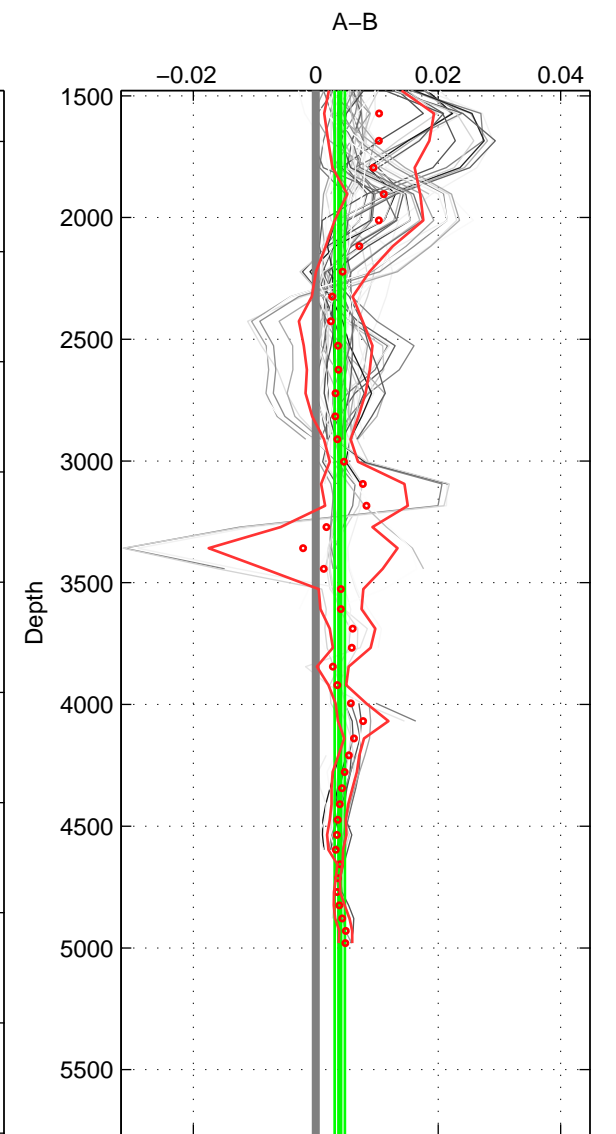

Cruise A (red). Date: Oct 1993 Cruisename: 499-325019931005
 Cruise B (blue). Date: Mar 1989 Cruisename: 507-32MW19890206

*** "Favourite" values are means of spaces 1 2 3.

	Offset	O.StDev	Ratio	R.Stdev	Rating
SIGMA:	0.003	0.001	1.000	0.000	5
THETA:	0.004	0.002	1.000	0.000	5
DEPTH:	0.004	0.001	1.000	0.000	5
FAV.:	0.004	0.001	1.000	0.000	5

Profiles of A: 8
 Profiles of B: 7
 Diff profs: 46
 WMoffset (A-B): 0.0027854
 WMoffset stdev: 0.00085904
 WMratio (A/B): 1.0001
 WMratio stdev: 2.4752e-05

Quality (1-5): 5

Profiles of A: 8
 Profiles of B: 7
 Diff profs: 46
 WMoffset (A-B): 0.0042345
 WMoffset stdev: 0.0016321
 WMratio (A/B): 1.0001
 WMratio stdev: 4.7043e-05

Quality (1-5): 5

Profiles of A: 8
 Profiles of B: 7
 Diff profs: 46
 WMoffset (A-B): 0.0039194
 WMoffset stdev: 0.00084956
 WMratio (A/B): 1.0001
 WMratio stdev: 2.4486e-05

Quality (1-5): 5