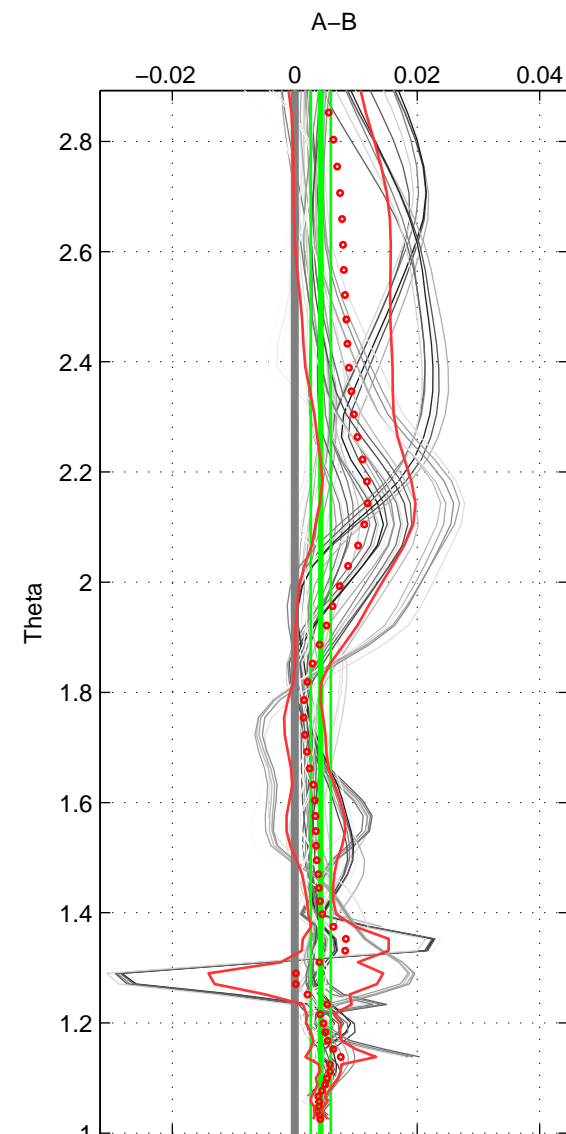

Cruise A (red). Date: Oct 1993 Cruisename: 499-325019931005
 Cruise B (blue). Date: Mar 1989 Cruisename: 507-32MW19890206

*** "Favourite" values are means of spaces 1 2 3.

	Offset	O.StDev	Ratio	R.Stdev	Rating
SIGMA:	0.003	0.001	1.000	0.000	5
THETA:	0.004	0.002	1.000	0.000	5
DEPTH:	0.004	0.001	1.000	0.000	5
FAV.:	0.004	0.001	1.000	0.000	5

Profiles of A: 8
 Profiles of B: 7
 Diff profs: 46
 WMoffset (A-B): 0.0027854
 WMoffset stdev: 0.00085904
 WMratio (A/B): 1.0001
 WMratio stdev: 2.4752e-05

Quality (1-5): 5

Profiles of A: 8
 Profiles of B: 7
 Diff profs: 46
 WMoffset (A-B): 0.0042345
 WMoffset stdev: 0.0016321
 WMratio (A/B): 1.0001
 WMratio stdev: 4.7043e-05

Quality (1-5): 5

Profiles of A: 8
 Profiles of B: 7
 Diff profs: 46
 WMoffset (A-B): 0.0039194
 WMoffset stdev: 0.00084956
 WMratio (A/B): 1.0001
 WMratio stdev: 2.4486e-05

Quality (1-5): 5