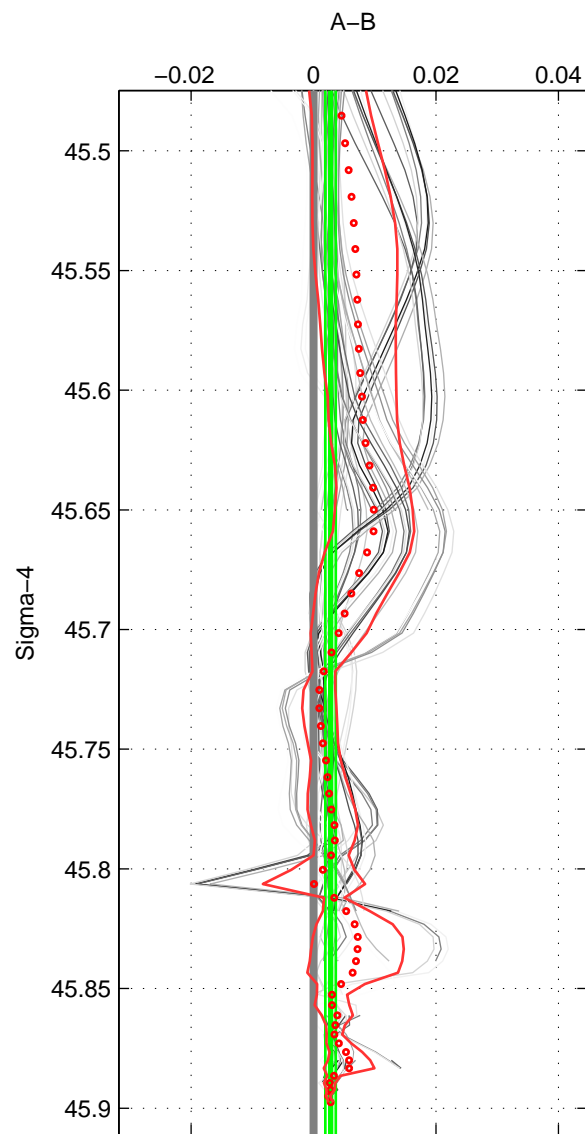

Cruise A (red). Date: Oct 1993 Cruisename: 499-325019931005
 Cruise B (blue). Date: Mar 1989 Cruisename: 507-32MW19890206

*** "Favourite" values are means of spaces 1 2 3.

	Offset	O.StDev	Ratio	R.Stdev	Rating
SIGMA:	0.003	0.001	1.000	0.000	5
THETA:	0.004	0.002	1.000	0.000	5
DEPTH:	0.004	0.001	1.000	0.000	5
FAV.:	0.004	0.001	1.000	0.000	5

Profiles of A: 8
 Profiles of B: 7
 Diff profs: 46
 WMoffset (A-B): 0.0027854
 WMoffset stdev: 0.00085904
 WMratio (A/B): 1.0001
 WMratio stdev: 2.4752e-05

Quality (1-5): 5

Profiles of A: 8
 Profiles of B: 7
 Diff profs: 46
 WMoffset (A-B): 0.0042345
 WMoffset stdev: 0.0016321
 WMratio (A/B): 1.0001
 WMratio stdev: 4.7043e-05

Quality (1-5): 5

Profiles of A: 8
 Profiles of B: 7
 Diff profs: 46
 WMoffset (A-B): 0.0039194
 WMoffset stdev: 0.00084956
 WMratio (A/B): 1.0001
 WMratio stdev: 2.4486e-05

Quality (1-5): 5