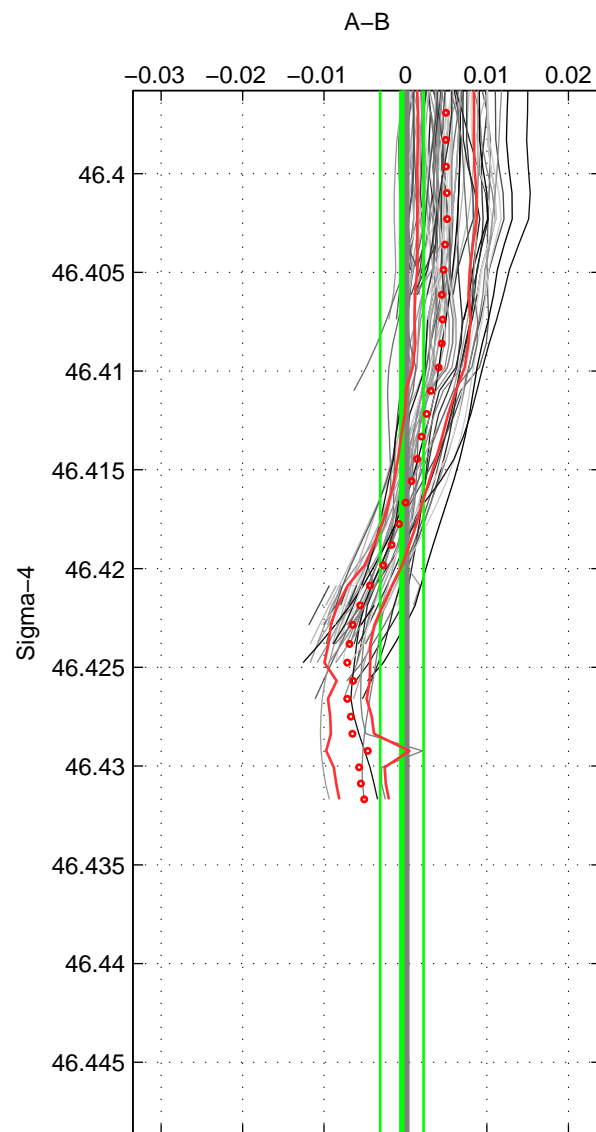

Cruise A (red). Date: Mar 1995 Cruisename: 73-58AA19950217

Cruise B (blue). Date: Aug 1993 Cruisename: 87-58JH19930730

*** "Favourite" values are means of spaces 1 2 3.

	Offset	O.StDev	Ratio	R.Stdev	Rating
SIGMA:	-0.000	0.003	1.000	0.000	4
THETA:	-0.000	0.004	1.000	0.000	4
DEPTH:	-0.007	0.005	1.000	0.000	4
FAV. :	-0.003	0.004	1.000	0.000	4

Profiles of A: 18
 Profiles of B: 13
 Diff profs : 79
 WMoffset (A-B): -0.00044508
 WMoffset stdev: 0.0026638
 WMratio (A/B): 0.99999
 WMratio stdev: 7.6316e-05

Quality (1-5): 4

Profiles of A: 18
 Profiles of B: 13
 Diff profs : 79
 WMoffset (A-B): -0.00031725
 WMoffset stdev: 0.0043173
 WMratio (A/B): 0.99999
 WMratio stdev: 0.0001237

Quality (1-5): 4

Profiles of A: 19
 Profiles of B: 13
 Diff profs : 81
 WMoffset (A-B): -0.00734
 WMoffset stdev: 0.0049872
 WMratio (A/B): 0.99979
 WMratio stdev: 0.00014284

Quality (1-5): 4