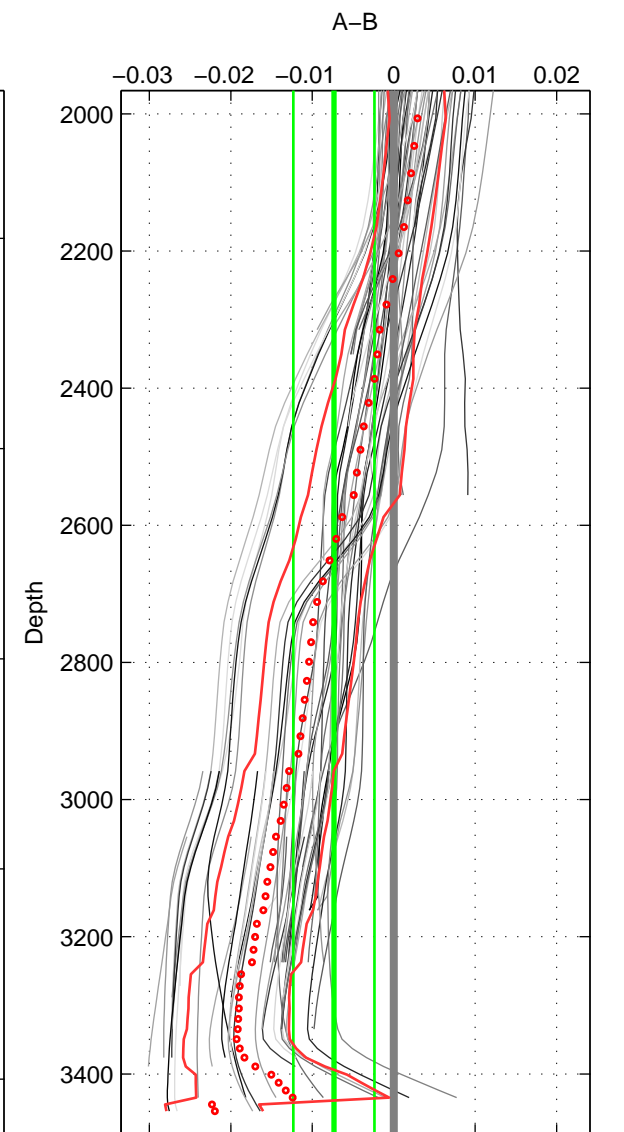

Cruise A (red). Date: Mar 1995 Cruisename: 73-58AA19950217

Cruise B (blue). Date: Aug 1993 Cruisename: 87-58JH19930730

*** "Favourite" values are means of spaces 1 2 3.

	Offset	O.StDev	Ratio	R.Stdev	Rating
SIGMA:	-0.000	0.003	1.000	0.000	4
THETA:	-0.000	0.004	1.000	0.000	4
DEPTH:	-0.007	0.005	1.000	0.000	4
FAV. :	-0.003	0.004	1.000	0.000	4

Profiles of A: 18
 Profiles of B: 13
 Diff profs : 79
 WMoffset (A-B): -0.00044508
 WMoffset stdev: 0.0026638
 WMratio (A/B): 0.99999
 WMratio stdev: 7.6316e-05

Quality (1-5): 4

Profiles of A: 18
 Profiles of B: 13
 Diff profs : 79
 WMoffset (A-B): -0.00031725
 WMoffset stdev: 0.0043173
 WMratio (A/B): 0.99999
 WMratio stdev: 0.0001237

Quality (1-5): 4

Profiles of A: 19
 Profiles of B: 13
 Diff profs : 81
 WMoffset (A-B): -0.00734
 WMoffset stdev: 0.0049872
 WMratio (A/B): 0.99979
 WMratio stdev: 0.00014284

Quality (1-5): 4