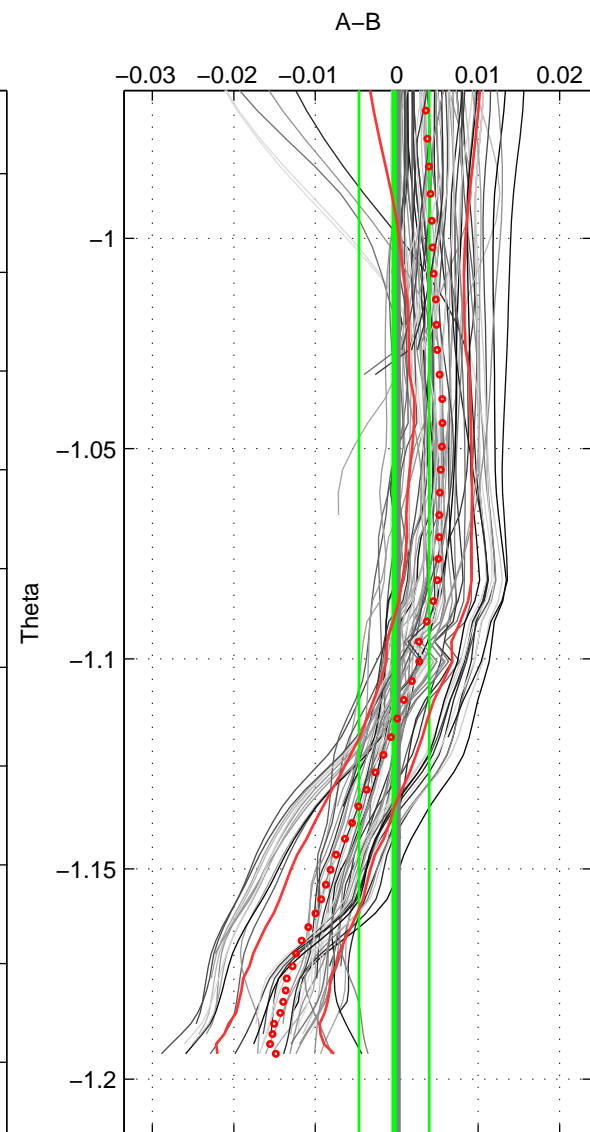

Cruise A (red). Date: Mar 1995 Cruisename: 73-58AA19950217

Cruise B (blue). Date: Aug 1993 Cruisename: 87-58JH19930730

*** "Favourite" values are means of spaces 1 2 3.

	Offset	O.StDev	Ratio	R.Stdev	Rating
SIGMA:	-0.000	0.003	1.000	0.000	4
THETA:	-0.000	0.004	1.000	0.000	4
DEPTH:	-0.007	0.005	1.000	0.000	4
FAV. :	-0.003	0.004	1.000	0.000	4

Profiles of A: 18
 Profiles of B: 13
 Diff profs : 79
 WMoffset (A-B): -0.00044508
 WMoffset stdev: 0.0026638
 WMratio (A/B): 0.99999
 WMratio stdev: 7.6316e-05

Quality (1-5): 4

Profiles of A: 18
 Profiles of B: 13
 Diff profs : 79
 WMoffset (A-B): -0.00031725
 WMoffset stdev: 0.0043173
 WMratio (A/B): 0.99999
 WMratio stdev: 0.0001237

Quality (1-5): 4

Profiles of A: 19
 Profiles of B: 13
 Diff profs : 81
 WMoffset (A-B): -0.00734
 WMoffset stdev: 0.0049872
 WMratio (A/B): 0.99979
 WMratio stdev: 0.00014284

Quality (1-5): 4