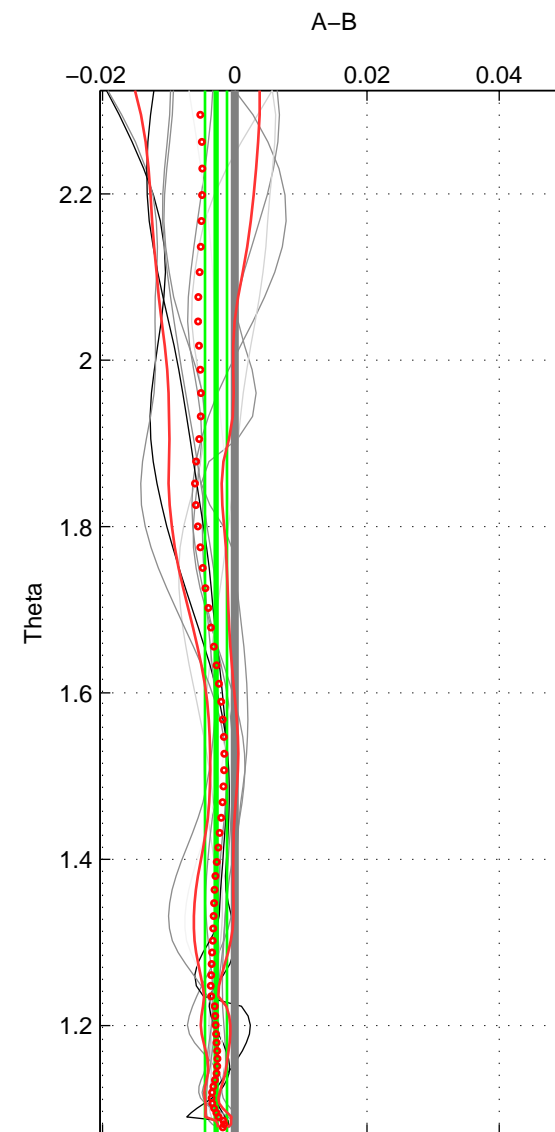

Cruise A (red). Date: May 1993 Cruisename: 558-49HH19930513

Cruise B (blue). Date: Jun 2001 Cruisename: 591-49NZ20010604

*** "Favourite" values are means of spaces 1 2 3.

	Offset	O.StDev	Ratio	R.Stdev	Rating
SIGMA:	-0.002	0.001	1.000	0.000	5
THETA:	-0.003	0.002	1.000	0.000	5
DEPTH:	-0.002	0.001	1.000	0.000	5
FAV. :	-0.002	0.001	1.000	0.000	5

Profiles of A: 7
 Profiles of B: 5
 Diff profs : 11
 WMoffset (A-B): -0.0020133
 WMoffset stdev: 0.00088772
 WMratio (A/B): 0.99994
 WMratio stdev: 2.559e-05

Quality (1-5): 5

Profiles of A: 7
 Profiles of B: 5
 Diff profs : 11
 WMoffset (A-B): -0.0028295
 WMoffset stdev: 0.0016555
 WMratio (A/B): 0.99992
 WMratio stdev: 4.7729e-05

Quality (1-5): 5

Profiles of A: 7
 Profiles of B: 5
 Diff profs : 11
 WMoffset (A-B): -0.0023932
 WMoffset stdev: 0.0013069
 WMratio (A/B): 0.99993
 WMratio stdev: 3.7668e-05

Quality (1-5): 5