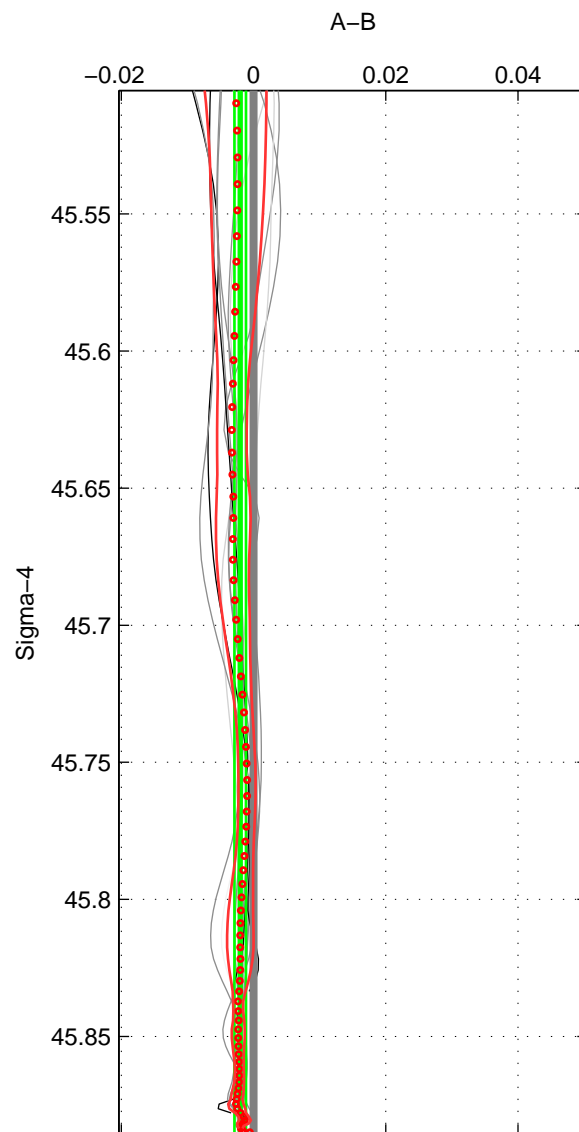

Cruise A (red). Date: May 1993 Cruisename: 558-49HH19930513

Cruise B (blue). Date: Jun 2001 Cruisename: 591-49NZ20010604

*** "Favourite" values are means of spaces 1 2 3.

	Offset	O.StDev	Ratio	R.Stdev	Rating
SIGMA:	-0.002	0.001	1.000	0.000	5
THETA:	-0.003	0.002	1.000	0.000	5
DEPTH:	-0.002	0.001	1.000	0.000	5
FAV. :	-0.002	0.001	1.000	0.000	5

Profiles of A: 7
 Profiles of B: 5
 Diff profs : 11
 WMoffset (A-B): -0.0020133
 WMoffset stdev: 0.00088772
 WMratio (A/B): 0.99994
 WMratio stdev: 2.559e-05

Quality (1-5): 5

Profiles of A: 7
 Profiles of B: 5
 Diff profs : 11
 WMoffset (A-B): -0.0028295
 WMoffset stdev: 0.0016555
 WMratio (A/B): 0.99992
 WMratio stdev: 4.7729e-05

Quality (1-5): 5

Profiles of A: 7
 Profiles of B: 5
 Diff profs : 11
 WMoffset (A-B): -0.0023932
 WMoffset stdev: 0.0013069
 WMratio (A/B): 0.99993
 WMratio stdev: 3.7668e-05

Quality (1-5): 5