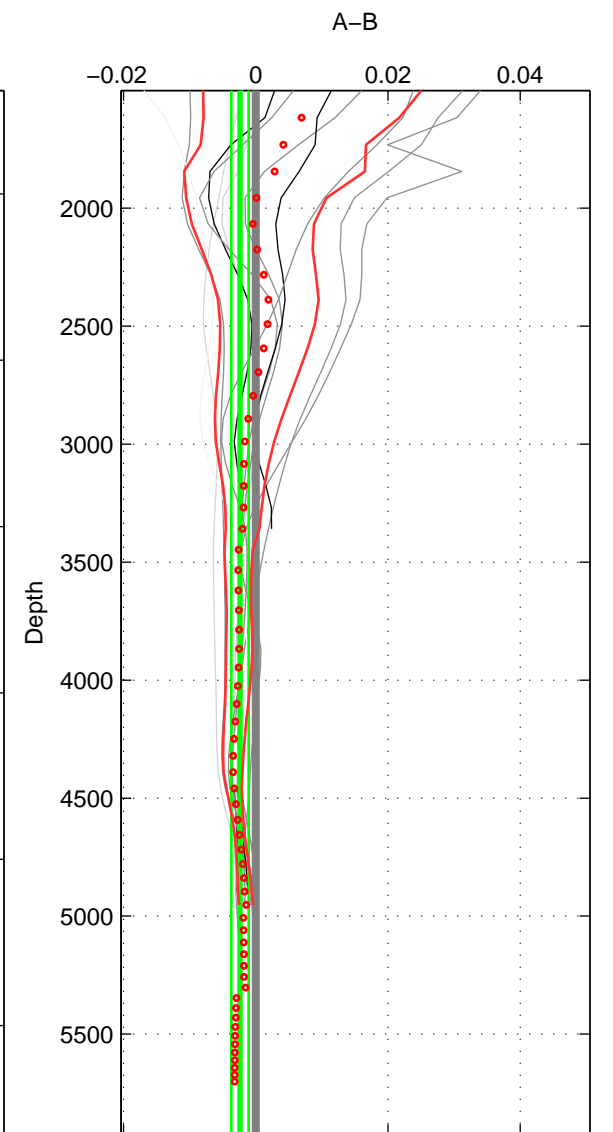

Cruise A (red). Date: May 1993 Cruisename: 558-49HH19930513

Cruise B (blue). Date: Jun 2001 Cruisename: 591-49NZ20010604

*** "Favourite" values are means of spaces 1 2 3.

	Offset	O.StDev	Ratio	R.Stdev	Rating
SIGMA:	-0.002	0.001	1.000	0.000	5
THETA:	-0.003	0.002	1.000	0.000	5
DEPTH:	-0.002	0.001	1.000	0.000	5
FAV. :	-0.002	0.001	1.000	0.000	5

Profiles of A: 7
 Profiles of B: 5
 Diff profs : 11
 WMoffset (A-B): -0.0020133
 WMoffset stdev: 0.00088772
 WMratio (A/B): 0.99994
 WMratio stdev: 2.559e-05

Quality (1-5): 5

Profiles of A: 7
 Profiles of B: 5
 Diff profs : 11
 WMoffset (A-B): -0.0028295
 WMoffset stdev: 0.0016555
 WMratio (A/B): 0.99992
 WMratio stdev: 4.7729e-05

Quality (1-5): 5

Profiles of A: 7
 Profiles of B: 5
 Diff profs : 11
 WMoffset (A-B): -0.0023932
 WMoffset stdev: 0.0013069
 WMratio (A/B): 0.99993
 WMratio stdev: 3.7668e-05

Quality (1-5): 5