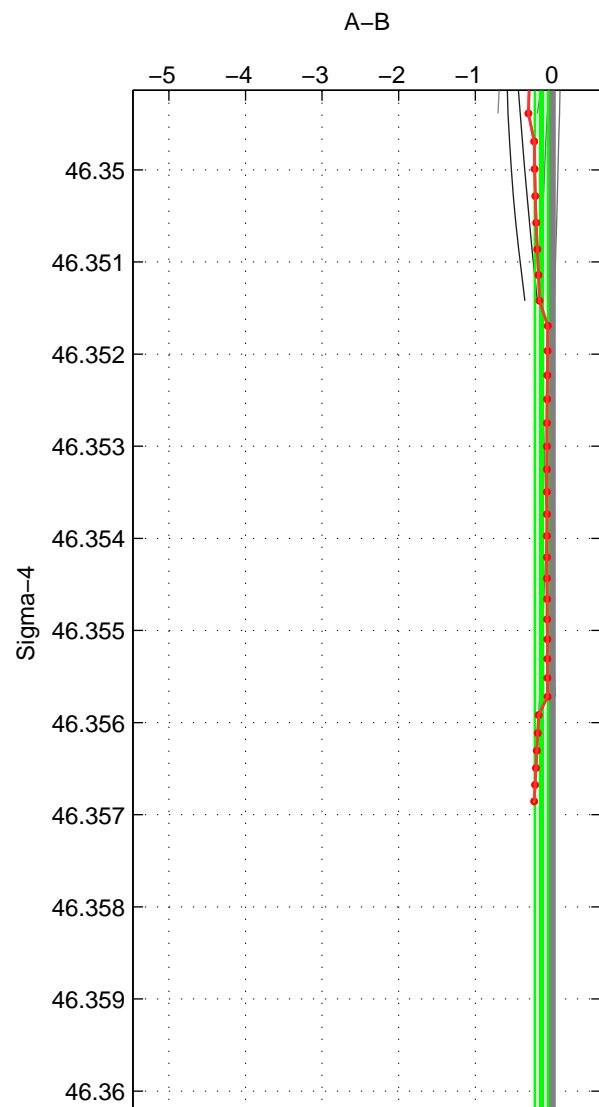

Cruise A (red). Date: Sep 2003 Cruisename: 54-32H120030911
 Cruise B (blue). Date: Aug 2004 Cruisename: 56-32H120040718

*** "Favourite" values are means of spaces 1 2 3.

	Offset	O.StDev	Ratio	R.Stdev	Rating
SIGMA:	-0.000	0.000	1.000	0.000	2
THETA:	-0.001	0.000	1.000	0.000	2
DEPTH:	-0.003	0.000	1.000	0.000	2
FAV.:	-0.001	0.000	1.000	0.000	2

Please note that statistics are bad.
 Profiles of A: 3
 Profiles of B: 2
 Diff profs : 6
 WMoffset (A-B): -0.0001358
 WMoffset stdev: 8.4842e-05
 WMratio (A/B): 1
 WMratio stdev: 2.4278e-06

Quality (1-5): 2

Please note that statistics are bad.
 Profiles of A: 3
 Profiles of B: 2
 Diff profs : 6
 WMoffset (A-B): -0.0013118
 WMoffset stdev: 0.0002632
 WMratio (A/B): 0.99996
 WMratio stdev: 7.5329e-06

Quality (1-5): 2

Please note that statistics are bad.
 Profiles of A: 4
 Profiles of B: 1
 Diff profs : 4
 WMoffset (A-B): -0.0027589
 WMoffset stdev: 0.00049032
 WMratio (A/B): 0.99992
 WMratio stdev: 1.4034e-05

Quality (1-5): 2