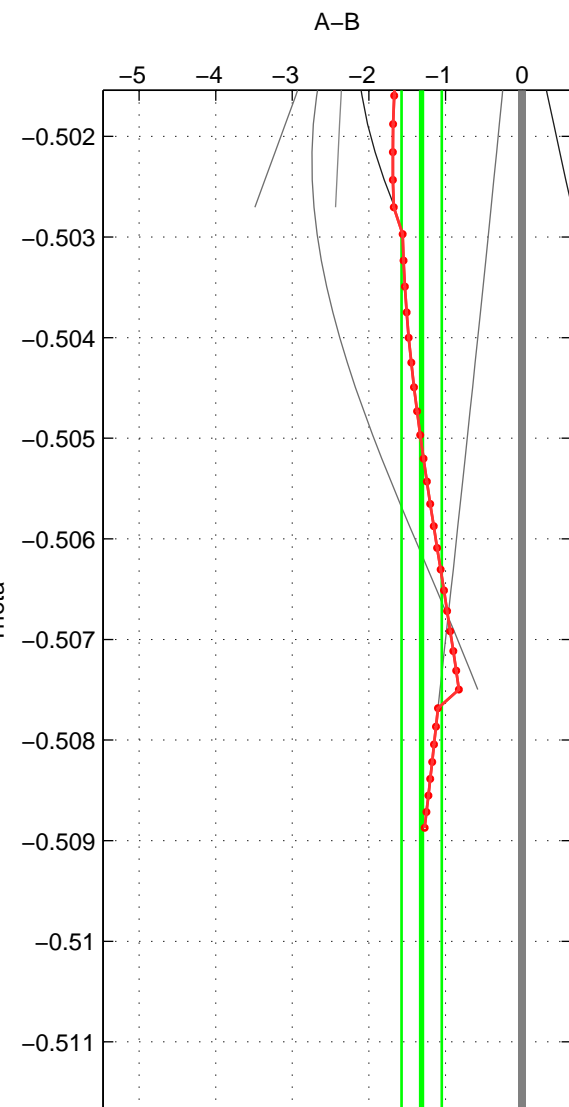

Cruise A (red). Date: Sep 2003 Cruisename: 54-32H120030911
 Cruise B (blue). Date: Aug 2004 Cruisename: 56-32H120040718

*** "Favourite" values are means of spaces 1 2 3.

	Offset	O.StDev	Ratio	R.Stdev	Rating
SIGMA:	-0.000	0.000	1.000	0.000	2
THETA:	-0.001	0.000	1.000	0.000	2
DEPTH:	-0.003	0.000	1.000	0.000	2
FAV.:	-0.001	0.000	1.000	0.000	2

Please note that statistics are bad.
 Profiles of A: 3
 Profiles of B: 2
 Diff profs : 6
 WMoffset (A-B): -0.0001358
 WMoffset stdev: 8.4842e-05
 WMratio (A/B): 1
 WMratio stdev: 2.4278e-06

Quality (1-5): 2

Please note that statistics are bad.
 Profiles of A: 3
 Profiles of B: 2
 Diff profs : 6
 WMoffset (A-B): -0.0013118
 WMoffset stdev: 0.0002632
 WMratio (A/B): 0.99996
 WMratio stdev: 7.5329e-06

Quality (1-5): 2

Please note that statistics are bad.
 Profiles of A: 4
 Profiles of B: 1
 Diff profs : 4
 WMoffset (A-B): -0.0027589
 WMoffset stdev: 0.00049032
 WMratio (A/B): 0.99992
 WMratio stdev: 1.4034e-05

Quality (1-5): 2