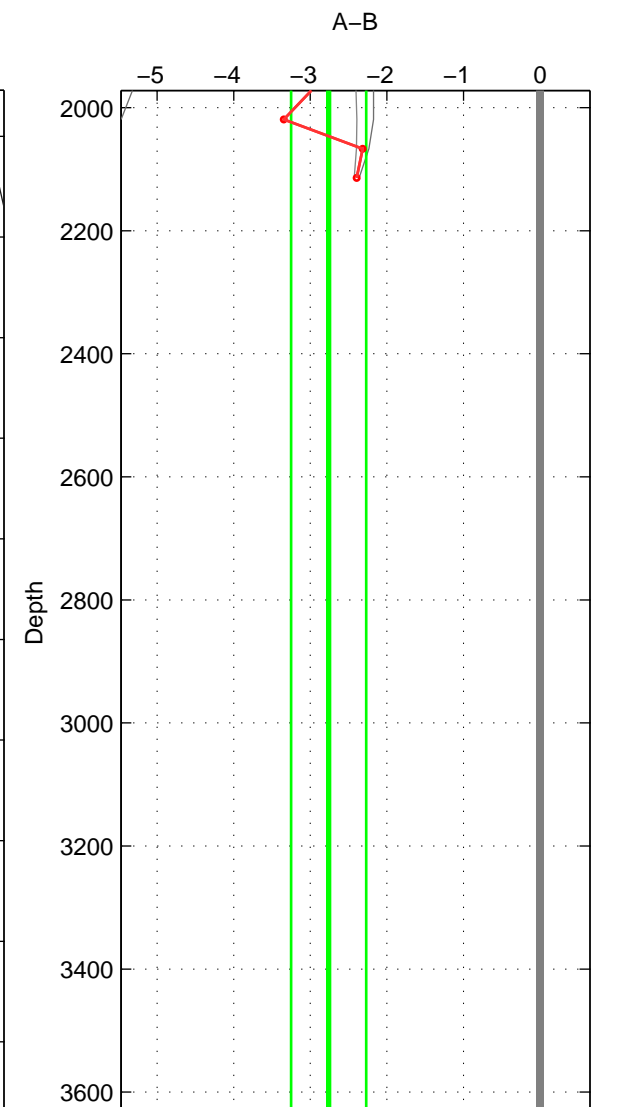

Cruise A (red). Date: Sep 2003 Cruisename: 54-32H120030911
 Cruise B (blue). Date: Aug 2004 Cruisename: 56-32H120040718

*** "Favourite" values are means of spaces 1 2 3.

	Offset	O.StDev	Ratio	R.Stdev	Rating
SIGMA:	-0.000	0.000	1.000	0.000	2
THETA:	-0.001	0.000	1.000	0.000	2
DEPTH:	-0.003	0.000	1.000	0.000	2
FAV.:	-0.001	0.000	1.000	0.000	2

Please note that statistics are bad.
 Profiles of A: 3
 Profiles of B: 2
 Diff profs : 6
 WMoffset (A-B): -0.0001358
 WMoffset stdev: 8.4842e-05
 WMratio (A/B): 1
 WMratio stdev: 2.4278e-06

Quality (1-5): 2

Please note that statistics are bad.
 Profiles of A: 3
 Profiles of B: 2
 Diff profs : 6
 WMoffset (A-B): -0.0013118
 WMoffset stdev: 0.0002632
 WMratio (A/B): 0.99996
 WMratio stdev: 7.5329e-06

Quality (1-5): 2

Please note that statistics are bad.
 Profiles of A: 4
 Profiles of B: 1
 Diff profs : 4
 WMoffset (A-B): -0.0027589
 WMoffset stdev: 0.00049032
 WMratio (A/B): 0.99992
 WMratio stdev: 1.4034e-05

Quality (1-5): 2