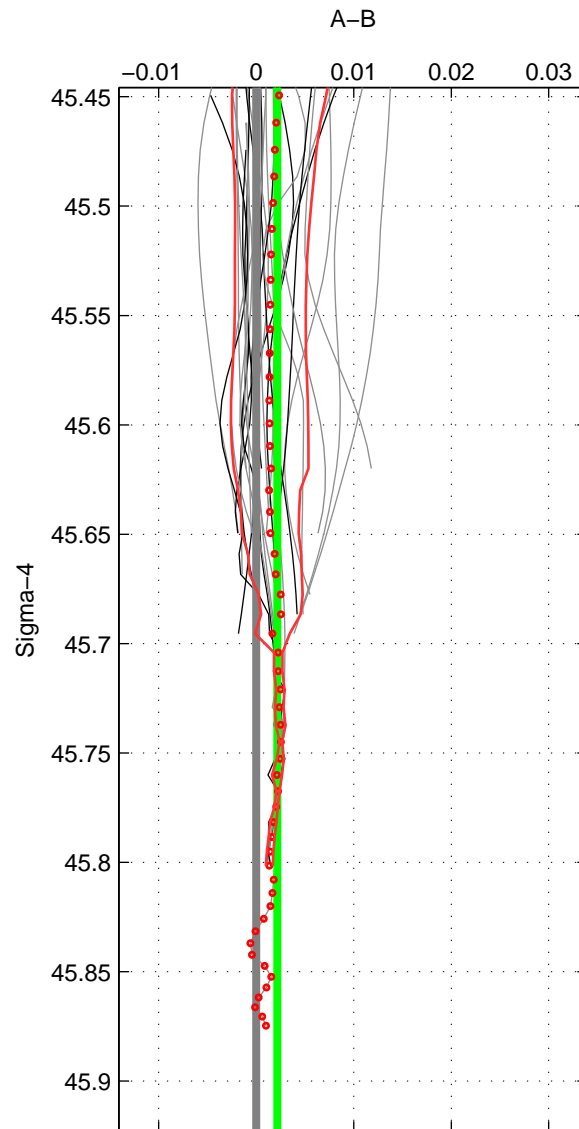

Cruise A (red). Date: Feb 2003 Cruisename: 660-49UF20030225  
 Cruise B (blue). Date: Nov 2001 Cruisename: 695-49UP20011010

\*\*\* "Favourite" values are means of spaces 1 2.

	Offset	O.StDev	Ratio	R.Stdev	Rating
SIGMA:	0.002	0.000	1.000	0.000	4
THETA:	0.003	0.001	1.000	0.000	4
DEPTH:	0.003	0.001	1.000	0.000	3
FAV.:	0.002	0.000	1.000	0.000	4

Profiles of A: 39  
 Profiles of B: 10  
 Diff profs: 26  
 WMoffset (A-B): 0.0021645  
 WMoffset stdev: 0.00027549  
 WMratio (A/B): 1.0001  
 WMratio stdev: 7.9556e-06

Quality (1-5): 4

Profiles of A: 39  
 Profiles of B: 10  
 Diff profs: 26  
 WMoffset (A-B): 0.0026948  
 WMoffset stdev: 0.0005824  
 WMratio (A/B): 1.0001  
 WMratio stdev: 1.6818e-05

Quality (1-5): 4

Profiles of A: 39  
 Profiles of B: 10  
 Diff profs: 26  
 WMoffset (A-B): 0.0028461  
 WMoffset stdev: 0.0011437  
 WMratio (A/B): 1.0001  
 WMratio stdev: 3.2987e-05

Quality (1-5): 3