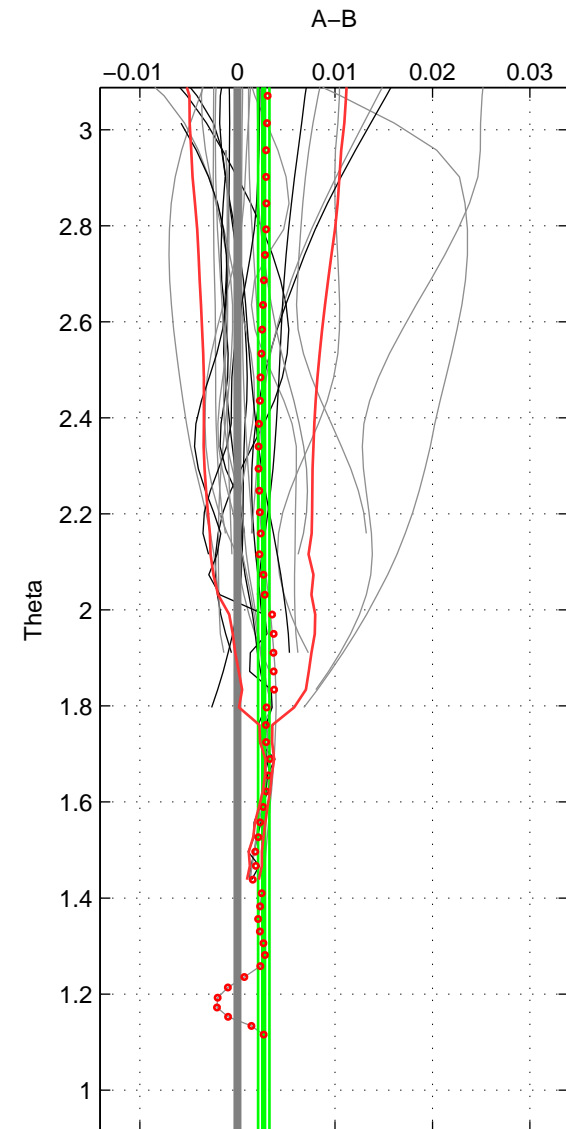

Cruise A (red). Date: Feb 2003 Cruisename: 660-49UF20030225  
 Cruise B (blue). Date: Nov 2001 Cruisename: 695-49UP20011010

\*\*\* "Favourite" values are means of spaces 1 2.

	Offset	O.StDev	Ratio	R.Stdev	Rating
SIGMA:	0.002	0.000	1.000	0.000	4
THETA:	0.003	0.001	1.000	0.000	4
DEPTH:	0.003	0.001	1.000	0.000	3
FAV.:	0.002	0.000	1.000	0.000	4

Profiles of A: 39  
 Profiles of B: 10  
 Diff profs: 26  
 WMoffset (A-B): 0.0021645  
 WMoffset stdev: 0.00027549  
 WMratio (A/B): 1.0001  
 WMratio stdev: 7.9556e-06

Quality (1-5): 4

Profiles of A: 39  
 Profiles of B: 10  
 Diff profs: 26  
 WMoffset (A-B): 0.0026948  
 WMoffset stdev: 0.0005824  
 WMratio (A/B): 1.0001  
 WMratio stdev: 1.6818e-05

Quality (1-5): 4

Profiles of A: 39  
 Profiles of B: 10  
 Diff profs: 26  
 WMoffset (A-B): 0.0028461  
 WMoffset stdev: 0.0011437  
 WMratio (A/B): 1.0001  
 WMratio stdev: 3.2987e-05

Quality (1-5): 3