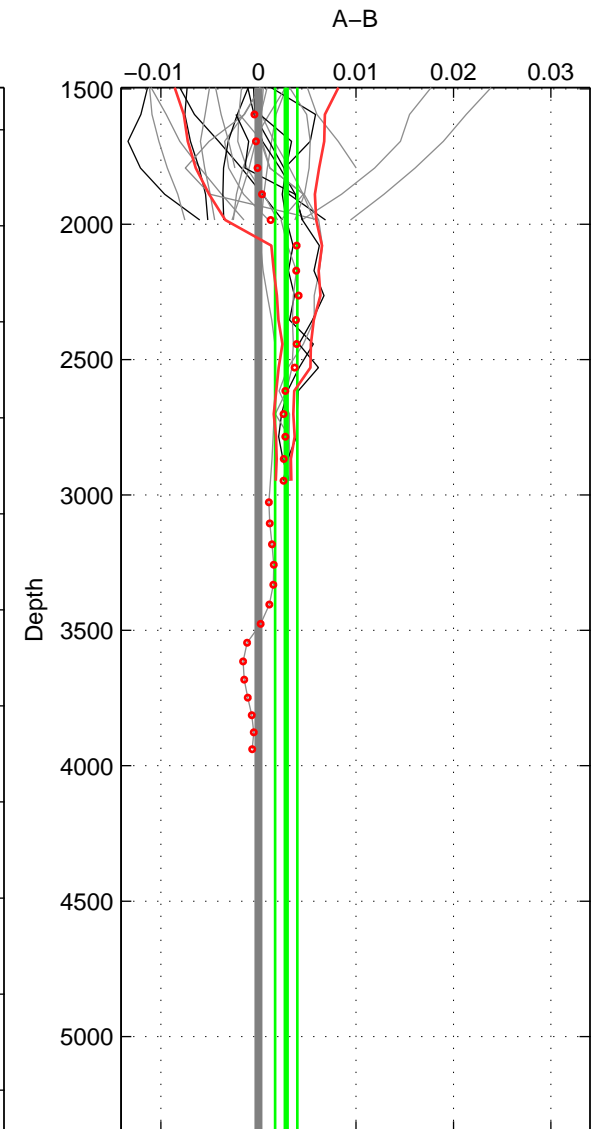

Cruise A (red). Date: Feb 2003 Cruisename: 660-49UF20030225  
 Cruise B (blue). Date: Nov 2001 Cruisename: 695-49UP20011010

\*\*\* "Favourite" values are means of spaces 1 2.

	Offset	O.StDev	Ratio	R.Stdev	Rating
SIGMA:	0.002	0.000	1.000	0.000	4
THETA:	0.003	0.001	1.000	0.000	4
DEPTH:	0.003	0.001	1.000	0.000	3
FAV.:	0.002	0.000	1.000	0.000	4

Profiles of A: 39  
 Profiles of B: 10  
 Diff profs: 26  
 WMoffset (A-B): 0.0021645  
 WMoffset stdev: 0.00027549  
 WMratio (A/B): 1.0001  
 WMratio stdev: 7.9556e-06

Quality (1-5): 4

Profiles of A: 39  
 Profiles of B: 10  
 Diff profs: 26  
 WMoffset (A-B): 0.0026948  
 WMoffset stdev: 0.0005824  
 WMratio (A/B): 1.0001  
 WMratio stdev: 1.6818e-05

Quality (1-5): 4

Profiles of A: 39  
 Profiles of B: 10  
 Diff profs: 26  
 WMoffset (A-B): 0.0028461  
 WMoffset stdev: 0.0011437  
 WMratio (A/B): 1.0001  
 WMratio stdev: 3.2987e-05

Quality (1-5): 3