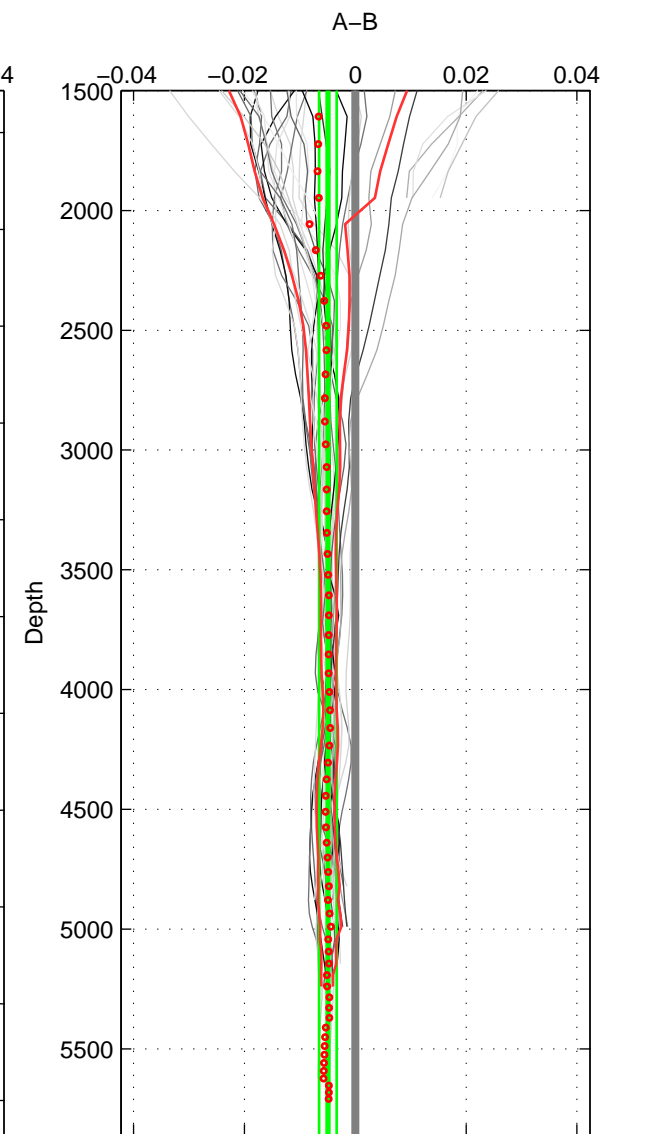

Cruise A (red). Date: Aug 1985 Cruisename: 496-325019850804  
 Cruise B (blue). Date: Jun 2001 Cruisename: 591-49NZ20010604

\*\*\* "Favourite" values are means of spaces 1 2 3.

	Offset	O.StDev	Ratio	R.Stdev	Rating
SIGMA:	-0.003	0.001	1.000	0.000	5
THETA:	-0.004	0.001	1.000	0.000	5
DEPTH:	-0.005	0.002	1.000	0.000	5
FAV. :	-0.004	0.001	1.000	0.000	5

Profiles of A: 16  
 Profiles of B: 7  
 Diff profs : 31  
 WMoffset (A-B): -0.0029585  
 WMoffset stdev: 0.00091337  
 WMratio (A/B): 0.99991  
 WMratio stdev: 2.6336e-05

Quality (1-5): 5

Profiles of A: 16  
 Profiles of B: 7  
 Diff profs : 31  
 WMoffset (A-B): -0.0043505  
 WMoffset stdev: 0.0012247  
 WMratio (A/B): 0.99987  
 WMratio stdev: 3.5309e-05

Quality (1-5): 5

Profiles of A: 16  
 Profiles of B: 7  
 Diff profs : 31  
 WMoffset (A-B): -0.0049403  
 WMoffset stdev: 0.00159  
 WMratio (A/B): 0.99986  
 WMratio stdev: 4.5834e-05

Quality (1-5): 5