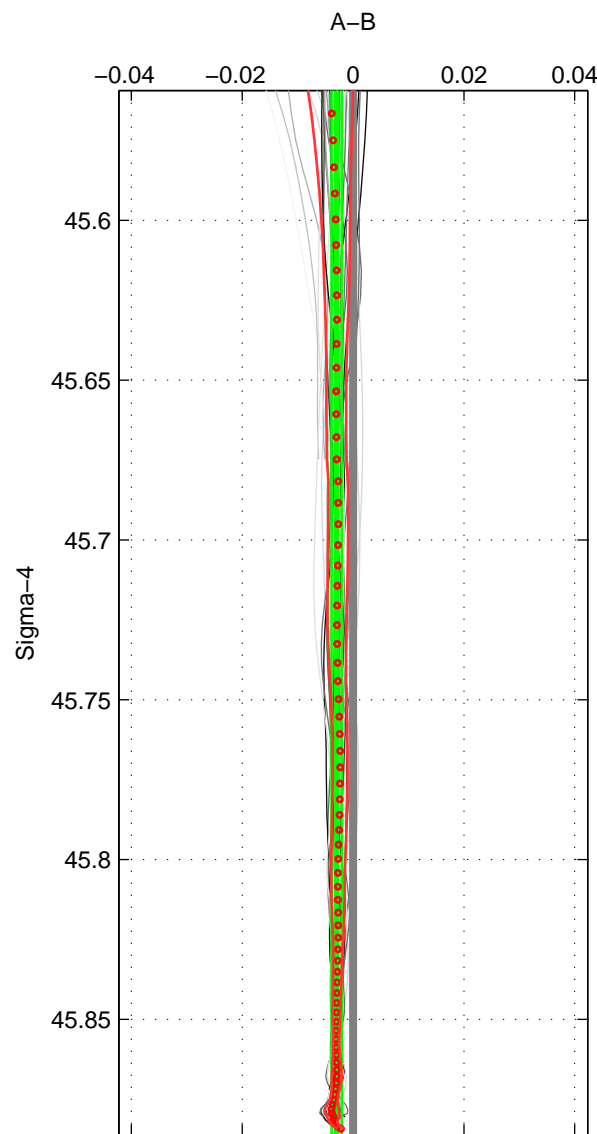

Cruise A (red). Date: Aug 1985 Cruisename: 496-325019850804  
 Cruise B (blue). Date: Jun 2001 Cruisename: 591-49NZ20010604

\*\*\* "Favourite" values are means of spaces 1 2 3.

	Offset	O.StDev	Ratio	R.Stdev	Rating
SIGMA:	-0.003	0.001	1.000	0.000	5
THETA:	-0.004	0.001	1.000	0.000	5
DEPTH:	-0.005	0.002	1.000	0.000	5
FAV. :	-0.004	0.001	1.000	0.000	5

Profiles of A: 16  
 Profiles of B: 7  
 Diff profs : 31  
 WMoffset (A-B): -0.0029585  
 WMoffset stdev: 0.00091337  
 WMratio (A/B): 0.99991  
 WMratio stdev: 2.6336e-05

Quality (1-5): 5

Profiles of A: 16  
 Profiles of B: 7  
 Diff profs : 31  
 WMoffset (A-B): -0.0043505  
 WMoffset stdev: 0.0012247  
 WMratio (A/B): 0.99987  
 WMratio stdev: 3.5309e-05

Quality (1-5): 5

Profiles of A: 16  
 Profiles of B: 7  
 Diff profs : 31  
 WMoffset (A-B): -0.0049403  
 WMoffset stdev: 0.00159  
 WMratio (A/B): 0.99986  
 WMratio stdev: 4.5834e-05

Quality (1-5): 5