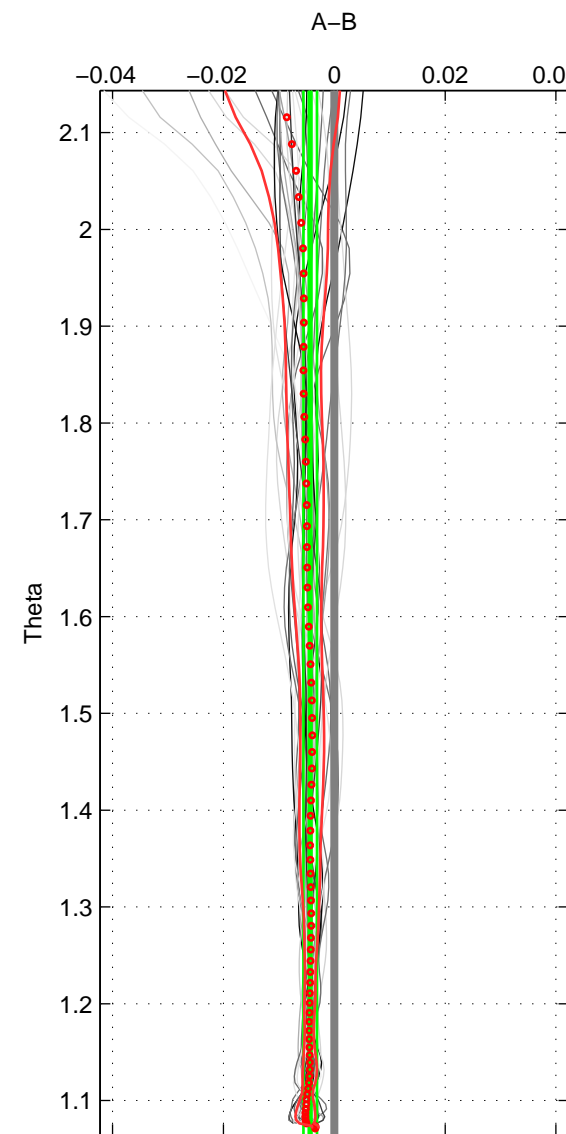

Cruise A (red). Date: Aug 1985 Cruisename: 496-325019850804  
 Cruise B (blue). Date: Jun 2001 Cruisename: 591-49NZ20010604

\*\*\* "Favourite" values are means of spaces 1 2 3.

	Offset	O.StDev	Ratio	R.Stdev	Rating
SIGMA:	-0.003	0.001	1.000	0.000	5
THETA:	-0.004	0.001	1.000	0.000	5
DEPTH:	-0.005	0.002	1.000	0.000	5
FAV. :	-0.004	0.001	1.000	0.000	5

Profiles of A: 16  
 Profiles of B: 7  
 Diff profs : 31  
 WMoffset (A-B): -0.0029585  
 WMoffset stdev: 0.00091337  
 WMratio (A/B): 0.99991  
 WMratio stdev: 2.6336e-05

Quality (1-5): 5

Profiles of A: 16  
 Profiles of B: 7  
 Diff profs : 31  
 WMoffset (A-B): -0.0043505  
 WMoffset stdev: 0.0012247  
 WMratio (A/B): 0.99987  
 WMratio stdev: 3.5309e-05

Quality (1-5): 5

Profiles of A: 16  
 Profiles of B: 7  
 Diff profs : 31  
 WMoffset (A-B): -0.0049403  
 WMoffset stdev: 0.00159  
 WMratio (A/B): 0.99986  
 WMratio stdev: 4.5834e-05

Quality (1-5): 5