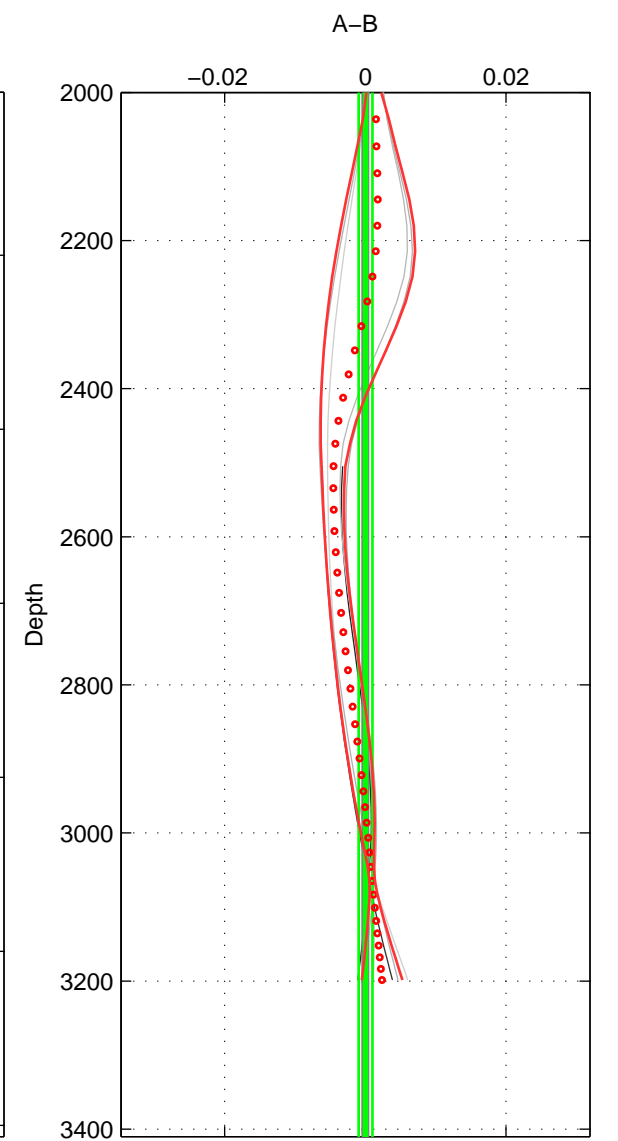

Cruise A (red). Date: Sep 1992 Cruisename: 21-18HS19920920

Cruise B (blue). Date: Aug 2008 Cruisename: 46-18SN20080717

\*\*\* "Favourite" values are means of spaces 2 3.

	Offset	O.StDev	Ratio	R.Stdev	Rating
SIGMA:	-0.004	0.001	1.000	0.000	1
THETA:	-0.008	0.012	1.000	0.000	2
DEPTH:	0.000	0.001	1.000	0.000	2
FAV.:	-0.004	0.006	1.000	0.000	2

Profiles of A: 3  
 Profiles of B: 3  
 Diff profs : 8  
 WMoffset (A-B): -0.004212  
 WMoffset stdev: 0.0012583  
 WMratio (A/B): 0.99988  
 WMratio stdev: 3.599e-05

Quality (1-5): 1

Profiles of A: 3  
 Profiles of B: 5  
 Diff profs : 15  
 WMoffset (A-B): -0.0077523  
 WMoffset stdev: 0.011671  
 WMratio (A/B): 0.99978  
 WMratio stdev: 0.00033391

Quality (1-5): 2

Profiles of A: 3  
 Profiles of B: 3  
 Diff profs : 8  
 WMoffset (A-B): 1.8998e-05  
 WMoffset stdev: 0.00097292  
 WMratio (A/B): 1  
 WMratio stdev: 2.7833e-05

Quality (1-5): 2