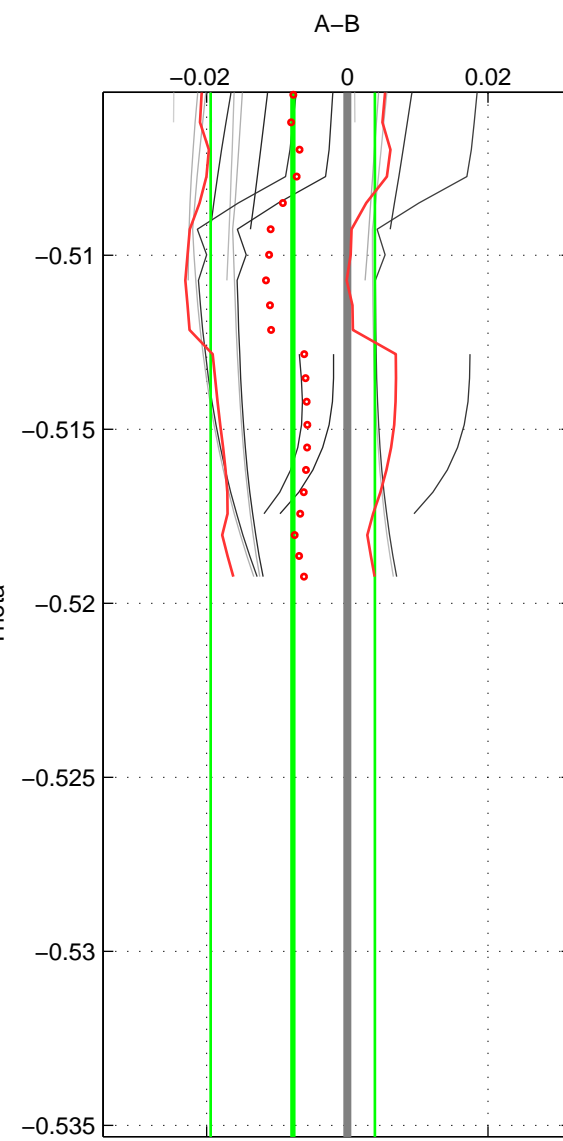

Cruise A (red). Date: Sep 1992 Cruisename: 21-18HS19920920

Cruise B (blue). Date: Aug 2008 Cruisename: 46-18SN20080717

\*\*\* "Favourite" values are means of spaces 2 3.

	Offset	O.StDev	Ratio	R.Stdev	Rating
SIGMA:	-0.004	0.001	1.000	0.000	1
THETA:	-0.008	0.012	1.000	0.000	2
DEPTH:	0.000	0.001	1.000	0.000	2
FAV.:	-0.004	0.006	1.000	0.000	2

Profiles of A: 3  
 Profiles of B: 3  
 Diff profs : 8  
 WMoffset (A-B): -0.004212  
 WMoffset stdev: 0.0012583  
 WMratio (A/B): 0.99988  
 WMratio stdev: 3.599e-05

Quality (1-5): 1

Profiles of A: 3  
 Profiles of B: 5  
 Diff profs : 15  
 WMoffset (A-B): -0.0077523  
 WMoffset stdev: 0.011671  
 WMratio (A/B): 0.99978  
 WMratio stdev: 0.00033391

Quality (1-5): 2

Profiles of A: 3  
 Profiles of B: 3  
 Diff profs : 8  
 WMoffset (A-B): 1.8998e-05  
 WMoffset stdev: 0.00097292  
 WMratio (A/B): 1  
 WMratio stdev: 2.7833e-05

Quality (1-5): 2