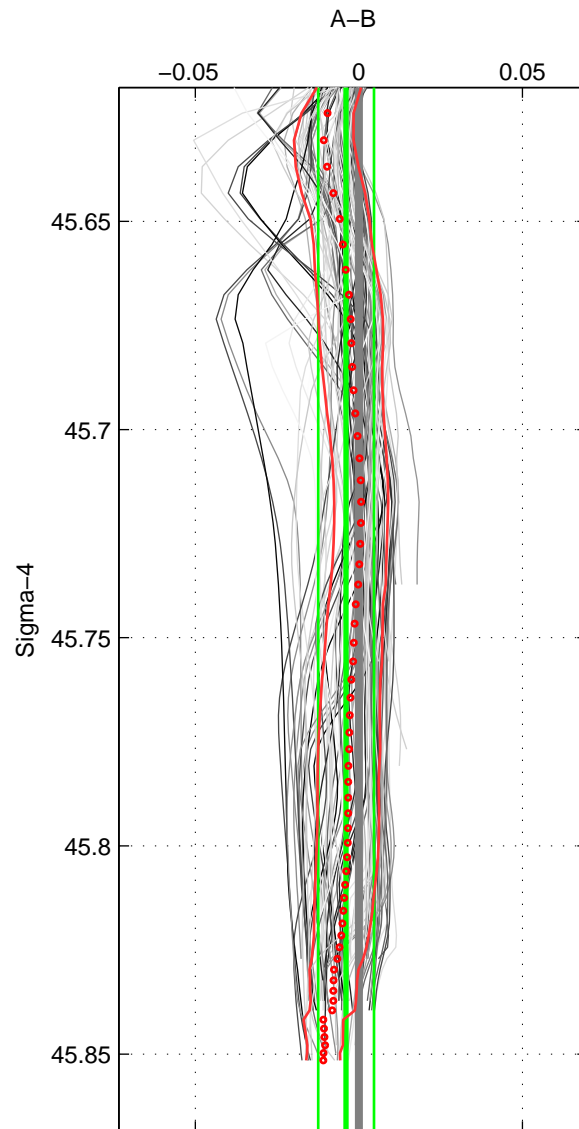

Cruise A (red). Date: Aug 1993 Cruisename: 251-33MW19930704.1

Cruise B (blue). Date: Apr 1991 Cruisename: 297-64TR19910408

\*\*\* "Favourite" values are means of spaces 1 2 3.

	Offset	O.StDev	Ratio	R.Stdev	Rating
SIGMA:	-0.004	0.009	1.000	0.000	4
THETA:	-0.004	0.009	1.000	0.000	4
DEPTH:	-0.000	0.010	1.000	0.000	4
FAV. :	-0.003	0.009	1.000	0.000	4

Profiles of A: 4  
 Profiles of B: 34  
 Diff profs : 98  
 WMoffset (A-B): -0.0039217  
 WMoffset stdev: 0.0085356  
 WMratio (A/B): 0.99989  
 WMratio stdev: 0.00024406

Quality (1-5): 4

Profiles of A: 4  
 Profiles of B: 34  
 Diff profs : 98  
 WMoffset (A-B): -0.0036876  
 WMoffset stdev: 0.0091262  
 WMratio (A/B): 0.99989  
 WMratio stdev: 0.00026095

Quality (1-5): 4

Profiles of A: 4  
 Profiles of B: 34  
 Diff profs : 98  
 WMoffset (A-B): -0.00049013  
 WMoffset stdev: 0.010413  
 WMratio (A/B): 0.99999  
 WMratio stdev: 0.00029776

Quality (1-5): 4