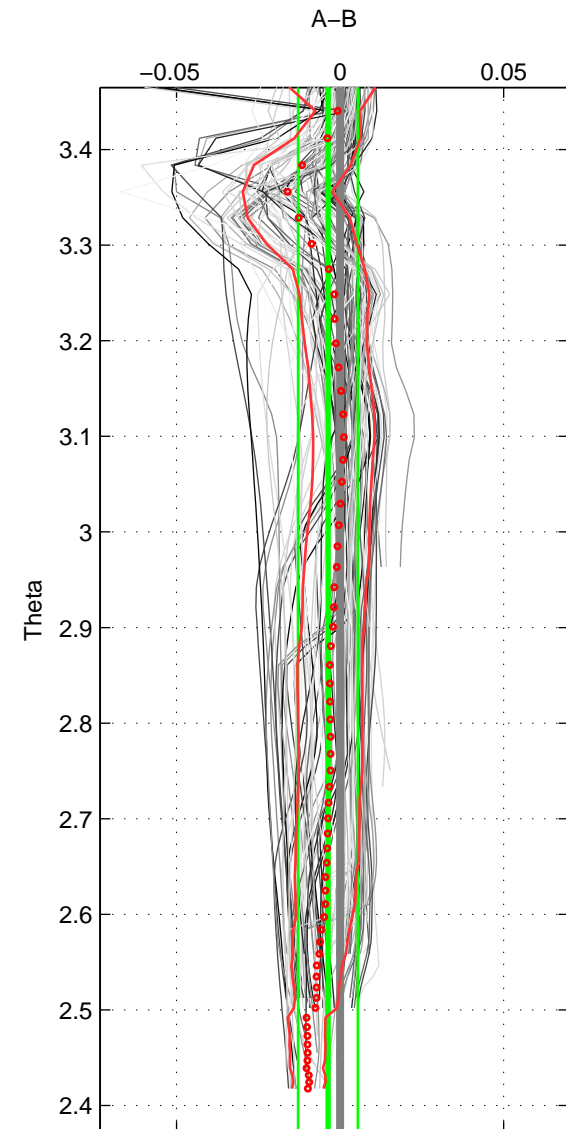

Cruise A (red). Date: Aug 1993 Cruisename: 251-33MW19930704.1

Cruise B (blue). Date: Apr 1991 Cruisename: 297-64TR19910408

\*\*\* "Favourite" values are means of spaces 1 2 3.

	Offset	O.StDev	Ratio	R.Stdev	Rating
SIGMA:	-0.004	0.009	1.000	0.000	4
THETA:	-0.004	0.009	1.000	0.000	4
DEPTH:	-0.000	0.010	1.000	0.000	4
FAV. :	-0.003	0.009	1.000	0.000	4

Profiles of A: 4  
 Profiles of B: 34  
 Diff profs : 98  
 WMoffset (A-B): -0.0039217  
 WMoffset stdev: 0.0085356  
 WMratio (A/B): 0.99989  
 WMratio stdev: 0.00024406

Quality (1-5): 4

Profiles of A: 4  
 Profiles of B: 34  
 Diff profs : 98  
 WMoffset (A-B): -0.0036876  
 WMoffset stdev: 0.0091262  
 WMratio (A/B): 0.99989  
 WMratio stdev: 0.00026095

Quality (1-5): 4

Profiles of A: 4  
 Profiles of B: 34  
 Diff profs : 98  
 WMoffset (A-B): -0.00049013  
 WMoffset stdev: 0.010413  
 WMratio (A/B): 0.99999  
 WMratio stdev: 0.00029776

Quality (1-5): 4