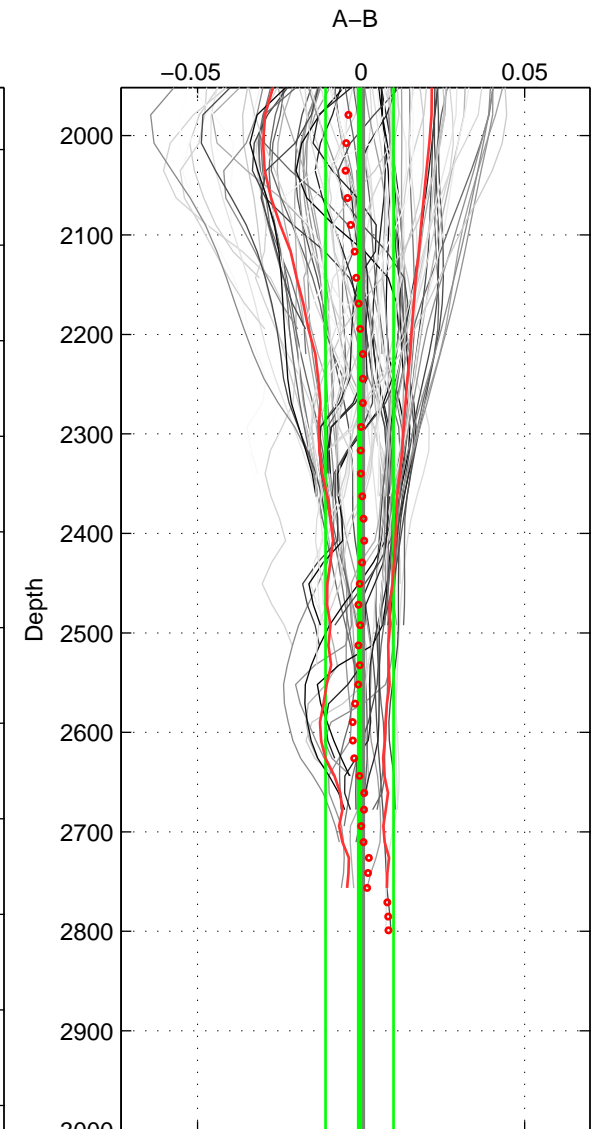

Cruise A (red). Date: Aug 1993 Cruisename: 251-33MW19930704.1

Cruise B (blue). Date: Apr 1991 Cruisename: 297-64TR19910408

\*\*\* "Favourite" values are means of spaces 1 2 3.

	Offset	O.StDev	Ratio	R.Stdev	Rating
SIGMA:	-0.004	0.009	1.000	0.000	4
THETA:	-0.004	0.009	1.000	0.000	4
DEPTH:	-0.000	0.010	1.000	0.000	4
FAV. :	-0.003	0.009	1.000	0.000	4

Profiles of A: 4  
 Profiles of B: 34  
 Diff profs : 98  
 WMoffset (A-B): -0.0039217  
 WMoffset stdev: 0.0085356  
 WMratio (A/B): 0.99989  
 WMratio stdev: 0.00024406

Quality (1-5): 4

Profiles of A: 4  
 Profiles of B: 34  
 Diff profs : 98  
 WMoffset (A-B): -0.0036876  
 WMoffset stdev: 0.0091262  
 WMratio (A/B): 0.99989  
 WMratio stdev: 0.00026095

Quality (1-5): 4

Profiles of A: 4  
 Profiles of B: 34  
 Diff profs : 98  
 WMoffset (A-B): -0.00049013  
 WMoffset stdev: 0.010413  
 WMratio (A/B): 0.99999  
 WMratio stdev: 0.00029776

Quality (1-5): 4