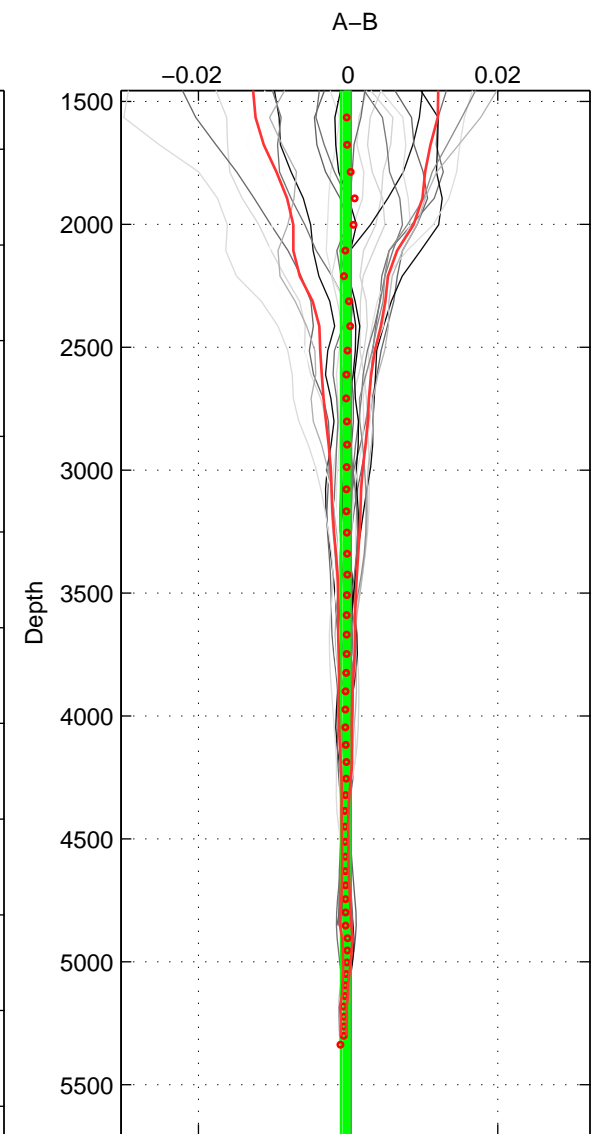

Cruise A (red). Date: Oct 2007 Cruisename: 613-49NZ20071008

Cruise B (blue). Date: Oct 2008 Cruisename: 615-49NZ20081011

\*\*\* "Favourite" values are means of spaces 1 2 3.

	Offset	O.StDev	Ratio	R.Stdev	Rating
SIGMA:	-0.000	0.000	1.000	0.000	5
THETA:	-0.000	0.000	1.000	0.000	5
DEPTH:	-0.000	0.001	1.000	0.000	5
FAV. :	-0.000	0.000	1.000	0.000	5

Profiles of A: 12  
 Profiles of B: 5  
 Diff profs : 24  
 WMoffset (A-B): -8.1593e-05  
 WMoffset stdev: 0.00019498  
 WMratio (A/B): 1  
 WMratio stdev: 5.6204e-06

Quality (1-5): 5

Profiles of A: 12  
 Profiles of B: 5  
 Diff profs : 24  
 WMoffset (A-B): -9.9237e-05  
 WMoffset stdev: 0.00031467  
 WMratio (A/B): 1  
 WMratio stdev: 9.0715e-06

Quality (1-5): 5

Profiles of A: 12  
 Profiles of B: 5  
 Diff profs : 24  
 WMoffset (A-B): -0.00037784  
 WMoffset stdev: 0.00055161  
 WMratio (A/B): 0.99999  
 WMratio stdev: 1.59e-05

Quality (1-5): 5