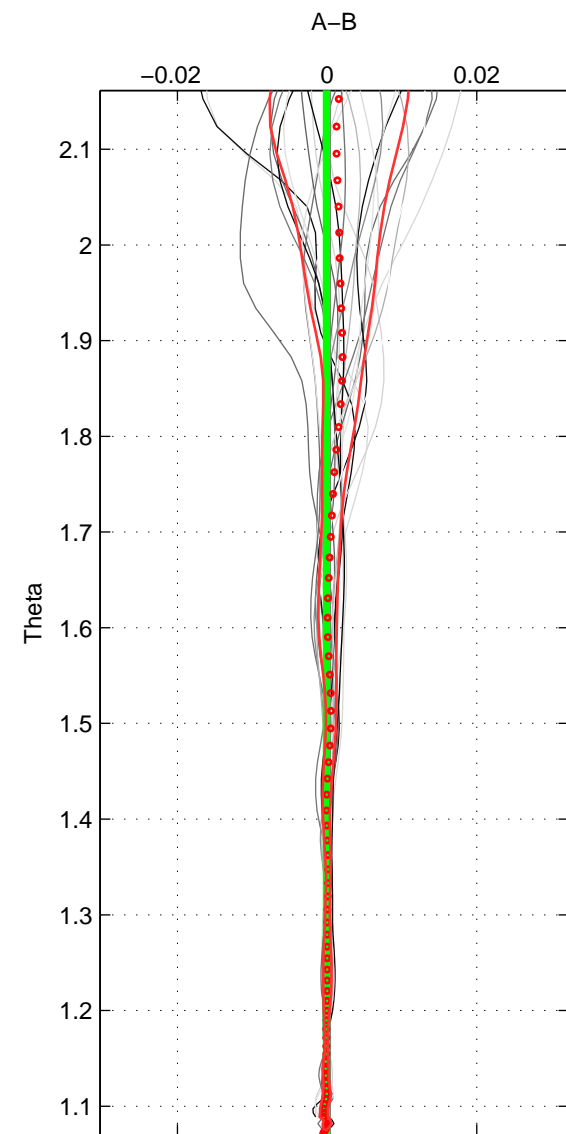

Cruise A (red). Date: Oct 2007 Cruisename: 613-49NZ20071008

Cruise B (blue). Date: Oct 2008 Cruisename: 615-49NZ20081011

\*\*\* "Favourite" values are means of spaces 1 2 3.

	Offset	O.StDev	Ratio	R.Stdev	Rating
SIGMA:	-0.000	0.000	1.000	0.000	5
THETA:	-0.000	0.000	1.000	0.000	5
DEPTH:	-0.000	0.001	1.000	0.000	5
FAV. :	-0.000	0.000	1.000	0.000	5

Profiles of A: 12  
 Profiles of B: 5  
 Diff profs : 24  
 WMoffset (A-B): -8.1593e-05  
 WMoffset stdev: 0.00019498  
 WMratio (A/B): 1  
 WMratio stdev: 5.6204e-06

Quality (1-5): 5

Profiles of A: 12  
 Profiles of B: 5  
 Diff profs : 24  
 WMoffset (A-B): -9.9237e-05  
 WMoffset stdev: 0.00031467  
 WMratio (A/B): 1  
 WMratio stdev: 9.0715e-06

Quality (1-5): 5

Profiles of A: 12  
 Profiles of B: 5  
 Diff profs : 24  
 WMoffset (A-B): -0.00037784  
 WMoffset stdev: 0.00055161  
 WMratio (A/B): 0.99999  
 WMratio stdev: 1.59e-05

Quality (1-5): 5