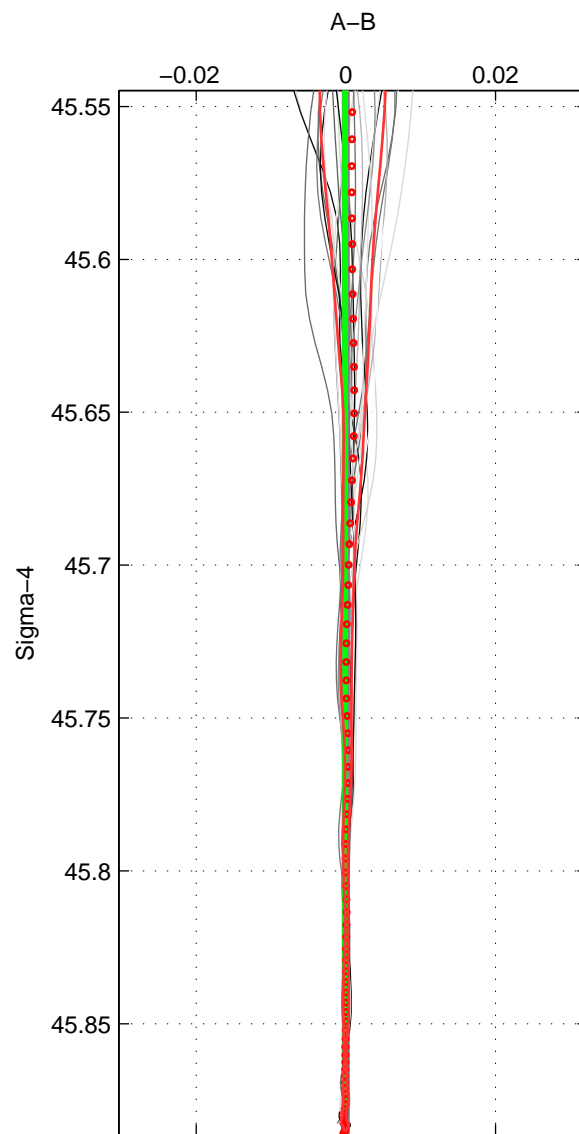

Cruise A (red). Date: Oct 2007 Cruisename: 613-49NZ20071008

Cruise B (blue). Date: Oct 2008 Cruisename: 615-49NZ20081011

\*\*\* "Favourite" values are means of spaces 1 2 3.

	Offset	O.StDev	Ratio	R.Stdev	Rating
SIGMA:	-0.000	0.000	1.000	0.000	5
THETA:	-0.000	0.000	1.000	0.000	5
DEPTH:	-0.000	0.001	1.000	0.000	5
FAV. :	-0.000	0.000	1.000	0.000	5

Profiles of A: 12  
 Profiles of B: 5  
 Diff profs : 24  
 WMoffset (A-B): -8.1593e-05  
 WMoffset stdev: 0.00019498  
 WMratio (A/B): 1  
 WMratio stdev: 5.6204e-06

Quality (1-5): 5

Profiles of A: 12  
 Profiles of B: 5  
 Diff profs : 24  
 WMoffset (A-B): -9.9237e-05  
 WMoffset stdev: 0.00031467  
 WMratio (A/B): 1  
 WMratio stdev: 9.0715e-06

Quality (1-5): 5

Profiles of A: 12  
 Profiles of B: 5  
 Diff profs : 24  
 WMoffset (A-B): -0.00037784  
 WMoffset stdev: 0.00055161  
 WMratio (A/B): 0.99999  
 WMratio stdev: 1.59e-05

Quality (1-5): 5