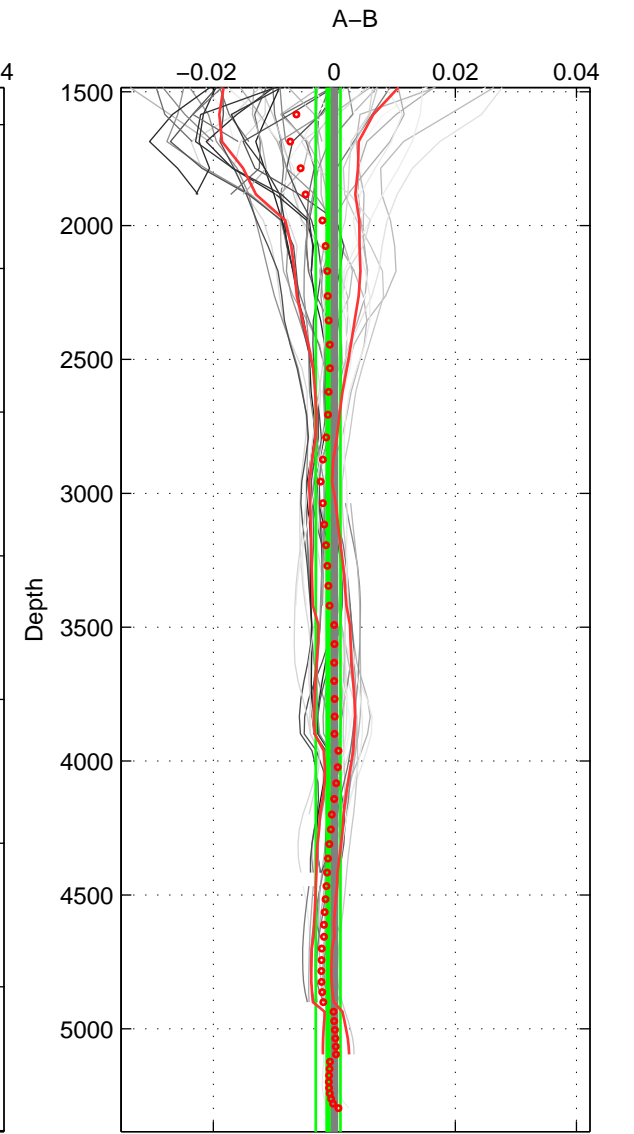

Cruise A (red). Date: Aug 1993 Cruisename: 498-3
 Cruise B (blue). Date: Nov 1993 Cruisename: 524-3

*** "Favourite" values are means of spaces 1 2 3.

	Offset	O.StDev	Ratio	R.Stdev	Rating
SIGMA:	0.000	0.001	1.000	0.000	5
THETA:	0.001	0.002	1.000	0.000	5
DEPTH:	-0.001	0.002	1.000	0.000	5
FAV.:	-0.000	0.002	1.000	0.000	5

Profiles of A: 9
 Profiles of B: 8
 Diff profs: 57
 WMoffset (A-B): 0.00038142
 WMoffset stdev: 0.00095198
 WMratio (A/B): 1
 WMratio stdev: 2.745e-05

Quality (1-5): 5

Profiles of A: 9
 Profiles of B: 8
 Diff profs: 57
 WMoffset (A-B): 0.00050279
 WMoffset stdev: 0.0017306
 WMratio (A/B): 1
 WMratio stdev: 4.9923e-05

Quality (1-5): 5

Profiles of A: 9
 Profiles of B: 8
 Diff profs: 57
 WMoffset (A-B): -0.0010307
 WMoffset stdev: 0.0020484
 WMratio (A/B): 0.99997
 WMratio stdev: 5.9055e-05

Quality (1-5): 5