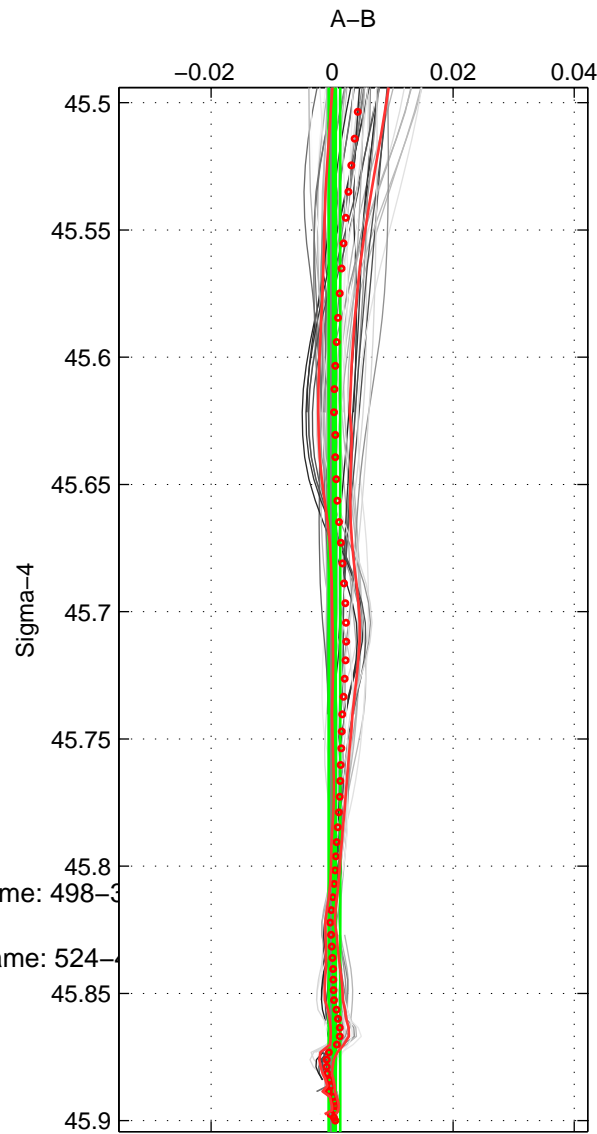

Cruise A (red). Date: Aug 1993 Cruisename: 498-3
 Cruise B (blue). Date: Nov 1993 Cruisename: 524-3

*** "Favourite" values are means of spaces 1 2 3.

	Offset	O.StDev	Ratio	R.Stdev	Rating
SIGMA:	0.000	0.001	1.000	0.000	5
THETA:	0.001	0.002	1.000	0.000	5
DEPTH:	-0.001	0.002	1.000	0.000	5
FAV.:	-0.000	0.002	1.000	0.000	5

Profiles of A: 9
 Profiles of B: 8
 Diff profs: 57
 WMoffset (A-B): 0.00038142
 WMoffset stdev: 0.00095198
 WMratio (A/B): 1
 WMratio stdev: 2.745e-05

Quality (1-5): 5

Profiles of A: 9
 Profiles of B: 8
 Diff profs: 57
 WMoffset (A-B): 0.00050279
 WMoffset stdev: 0.0017306
 WMratio (A/B): 1
 WMratio stdev: 4.9923e-05

Quality (1-5): 5

Profiles of A: 9
 Profiles of B: 8
 Diff profs: 57
 WMoffset (A-B): -0.0010307
 WMoffset stdev: 0.0020484
 WMratio (A/B): 0.99997
 WMratio stdev: 5.9055e-05

Quality (1-5): 5