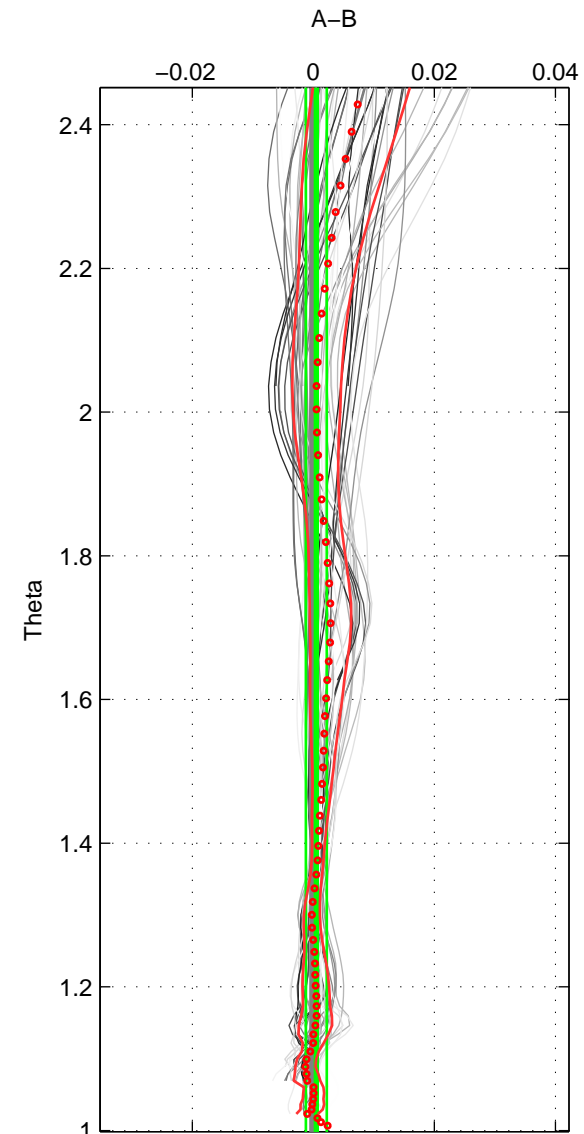

Cruise A (red). Date: Aug 1993 Cruisename: 498-3
 Cruise B (blue). Date: Nov 1993 Cruisename: 524-3

*** "Favourite" values are means of spaces 1 2 3.

	Offset	O.StDev	Ratio	R.Stdev	Rating
SIGMA:	0.000	0.001	1.000	0.000	5
THETA:	0.001	0.002	1.000	0.000	5
DEPTH:	-0.001	0.002	1.000	0.000	5
FAV.:	-0.000	0.002	1.000	0.000	5

Profiles of A: 9
 Profiles of B: 8
 Diff profs: 57
 WMoffset (A-B): 0.00038142
 WMoffset stdev: 0.00095198
 WMratio (A/B): 1
 WMratio stdev: 2.745e-05

Quality (1-5): 5

Profiles of A: 9
 Profiles of B: 8
 Diff profs: 57
 WMoffset (A-B): 0.00050279
 WMoffset stdev: 0.0017306
 WMratio (A/B): 1
 WMratio stdev: 4.9923e-05

Quality (1-5): 5

Profiles of A: 9
 Profiles of B: 8
 Diff profs: 57
 WMoffset (A-B): -0.0010307
 WMoffset stdev: 0.0020484
 WMratio (A/B): 0.99997
 WMratio stdev: 5.9055e-05

Quality (1-5): 5