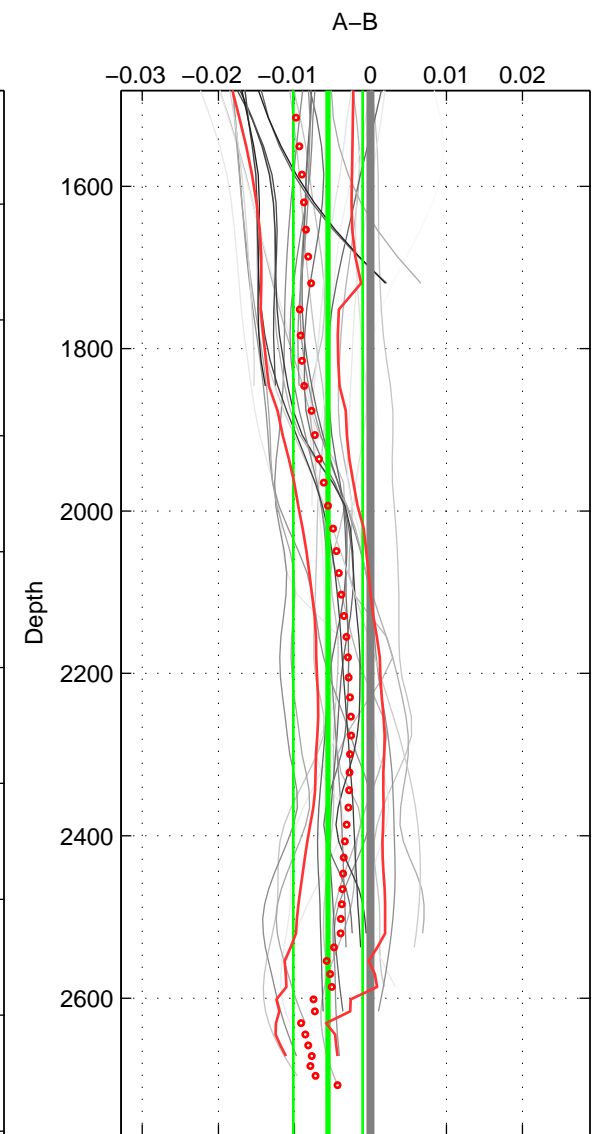

Cruise A (red). Date: Aug 1985 Cruisename: 496-325019850804

Cruise B (blue). Date: May 2007 Cruisename: 509-32WC20070511

\*\*\* "Favourite" values are means of spaces 1 2 3.

	Offset	O.StDev	Ratio	R.Stdev	Rating
SIGMA:	-0.003	0.002	1.000	0.000	4
THETA:	-0.006	0.004	1.000	0.000	4
DEPTH:	-0.006	0.005	1.000	0.000	4
FAV. :	-0.005	0.004	1.000	0.000	4

Profiles of A: 9  
 Profiles of B: 6  
 Diff profs : 33  
 WMoffset (A-B): -0.0031855  
 WMoffset stdev: 0.0020254  
 WMratio (A/B): 0.99991  
 WMratio stdev: 5.8523e-05

Quality (1-5): 4

Profiles of A: 9  
 Profiles of B: 6  
 Diff profs : 33  
 WMoffset (A-B): -0.0055031  
 WMoffset stdev: 0.0039366  
 WMratio (A/B): 0.99984  
 WMratio stdev: 0.00011375

Quality (1-5): 4

Profiles of A: 9  
 Profiles of B: 6  
 Diff profs : 33  
 WMoffset (A-B): -0.0055726  
 WMoffset stdev: 0.0045534  
 WMratio (A/B): 0.99984  
 WMratio stdev: 0.00013153

Quality (1-5): 4