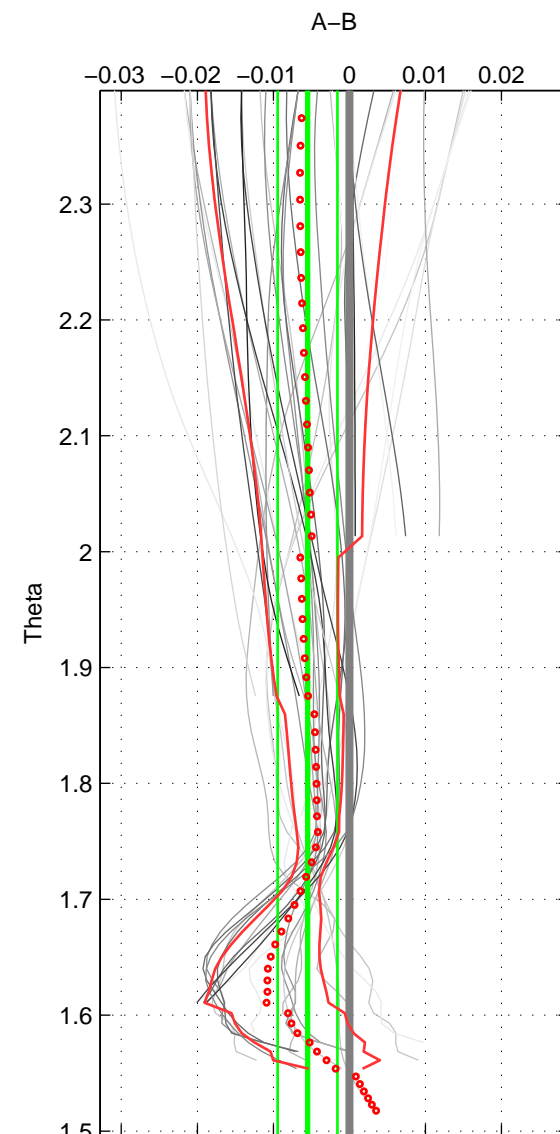

Cruise A (red). Date: Aug 1985 Cruisename: 496-325019850804

Cruise B (blue). Date: May 2007 Cruisename: 509-32WC20070511

\*\*\* "Favourite" values are means of spaces 1 2 3.

	Offset	O.StDev	Ratio	R.Stdev	Rating
SIGMA:	-0.003	0.002	1.000	0.000	4
THETA:	-0.006	0.004	1.000	0.000	4
DEPTH:	-0.006	0.005	1.000	0.000	4
FAV. :	-0.005	0.004	1.000	0.000	4

Profiles of A: 9  
 Profiles of B: 6  
 Diff profs : 33  
 WMoffset (A-B): -0.0031855  
 WMoffset stdev: 0.0020254  
 WMratio (A/B): 0.99991  
 WMratio stdev: 5.8523e-05

Quality (1-5): 4

Profiles of A: 9  
 Profiles of B: 6  
 Diff profs : 33  
 WMoffset (A-B): -0.0055031  
 WMoffset stdev: 0.0039366  
 WMratio (A/B): 0.99984  
 WMratio stdev: 0.00011375

Quality (1-5): 4

Profiles of A: 9  
 Profiles of B: 6  
 Diff profs : 33  
 WMoffset (A-B): -0.0055726  
 WMoffset stdev: 0.0045534  
 WMratio (A/B): 0.99984  
 WMratio stdev: 0.00013153

Quality (1-5): 4