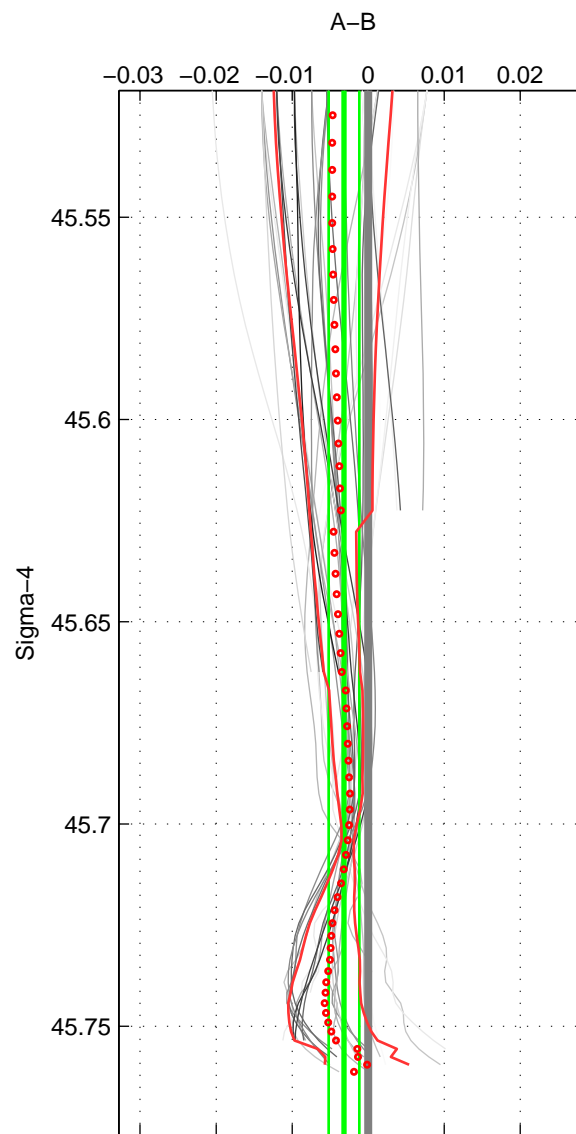

Cruise A (red). Date: Aug 1985 Cruisename: 496-325019850804

Cruise B (blue). Date: May 2007 Cruisename: 509-32WC20070511

\*\*\* "Favourite" values are means of spaces 1 2 3.

	Offset	O.StDev	Ratio	R.Stdev	Rating
SIGMA:	-0.003	0.002	1.000	0.000	4
THETA:	-0.006	0.004	1.000	0.000	4
DEPTH:	-0.006	0.005	1.000	0.000	4
FAV. :	-0.005	0.004	1.000	0.000	4

Profiles of A: 9  
 Profiles of B: 6  
 Diff profs : 33  
 WMoffset (A-B): -0.0031855  
 WMoffset stdev: 0.0020254  
 WMratio (A/B): 0.99991  
 WMratio stdev: 5.8523e-05

Quality (1-5): 4

Profiles of A: 9  
 Profiles of B: 6  
 Diff profs : 33  
 WMoffset (A-B): -0.0055031  
 WMoffset stdev: 0.0039366  
 WMratio (A/B): 0.99984  
 WMratio stdev: 0.00011375

Quality (1-5): 4

Profiles of A: 9  
 Profiles of B: 6  
 Diff profs : 33  
 WMoffset (A-B): -0.0055726  
 WMoffset stdev: 0.0045534  
 WMratio (A/B): 0.99984  
 WMratio stdev: 0.00013153

Quality (1-5): 4