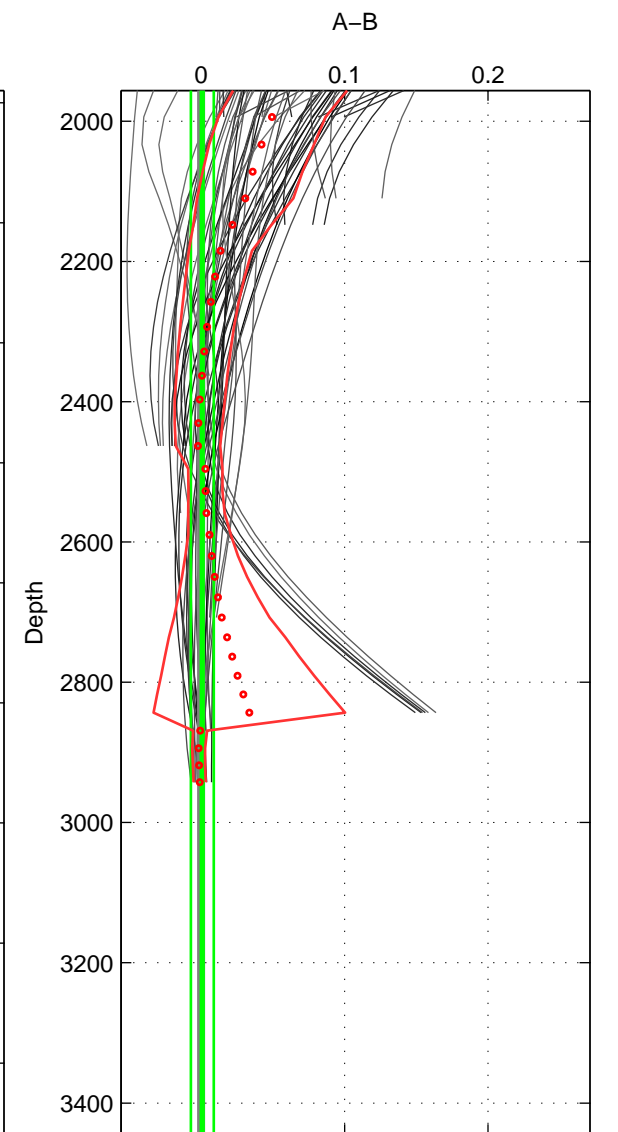

Cruise A (red). Date: May 1993 Cruisename: 204-29CS19930510

Cruise B (blue). Date: Aug 1997 Cruisename: 314-74DI19970807

\*\*\* "Favourite" values are means of spaces 1 2 3.

	Offset	O.StDev	Ratio	R.Stdev	Rating
SIGMA:	0.039	0.011	1.001	0.000	4
THETA:	0.024	0.008	1.001	0.000	4
DEPTH:	0.001	0.008	1.000	0.000	4
FAV.:	0.021	0.009	1.001	0.000	4

Profiles of A: 12  
 Profiles of B: 12  
 Diff profs : 76  
 WMoffset (A-B): 0.038637  
 WMoffset stdev: 0.011103  
 WMratio (A/B): 1.0011  
 WMratio stdev: 0.00031772

Quality (1-5): 4

Profiles of A: 12  
 Profiles of B: 12  
 Diff profs : 76  
 WMoffset (A-B): 0.02417  
 WMoffset stdev: 0.0084403  
 WMratio (A/B): 1.0007  
 WMratio stdev: 0.00024158

Quality (1-5): 4

Profiles of A: 12  
 Profiles of B: 12  
 Diff profs : 76  
 WMoffset (A-B): 0.00082814  
 WMoffset stdev: 0.0079736  
 WMratio (A/B): 1  
 WMratio stdev: 0.00022813

Quality (1-5): 4