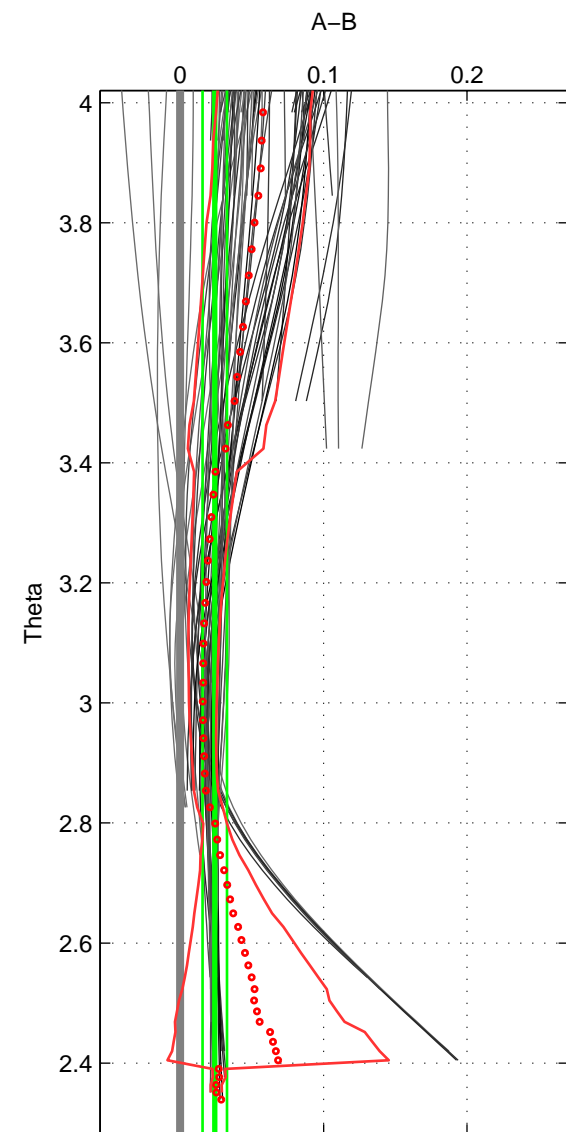

Cruise A (red). Date: May 1993 Cruisename: 204-29CS19930510

Cruise B (blue). Date: Aug 1997 Cruisename: 314-74DI19970807

\*\*\* "Favourite" values are means of spaces 1 2 3.

	Offset	O.StDev	Ratio	R.Stdev	Rating
SIGMA:	0.039	0.011	1.001	0.000	4
THETA:	0.024	0.008	1.001	0.000	4
DEPTH:	0.001	0.008	1.000	0.000	4
FAV.:	0.021	0.009	1.001	0.000	4

Profiles of A: 12  
 Profiles of B: 12  
 Diff profs : 76  
 WMoffset (A-B): 0.038637  
 WMoffset stdev: 0.011103  
 WMratio (A/B): 1.0011  
 WMratio stdev: 0.00031772

Quality (1-5): 4

Profiles of A: 12  
 Profiles of B: 12  
 Diff profs : 76  
 WMoffset (A-B): 0.02417  
 WMoffset stdev: 0.0084403  
 WMratio (A/B): 1.0007  
 WMratio stdev: 0.00024158

Quality (1-5): 4

Profiles of A: 12  
 Profiles of B: 12  
 Diff profs : 76  
 WMoffset (A-B): 0.00082814  
 WMoffset stdev: 0.0079736  
 WMratio (A/B): 1  
 WMratio stdev: 0.00022813

Quality (1-5): 4