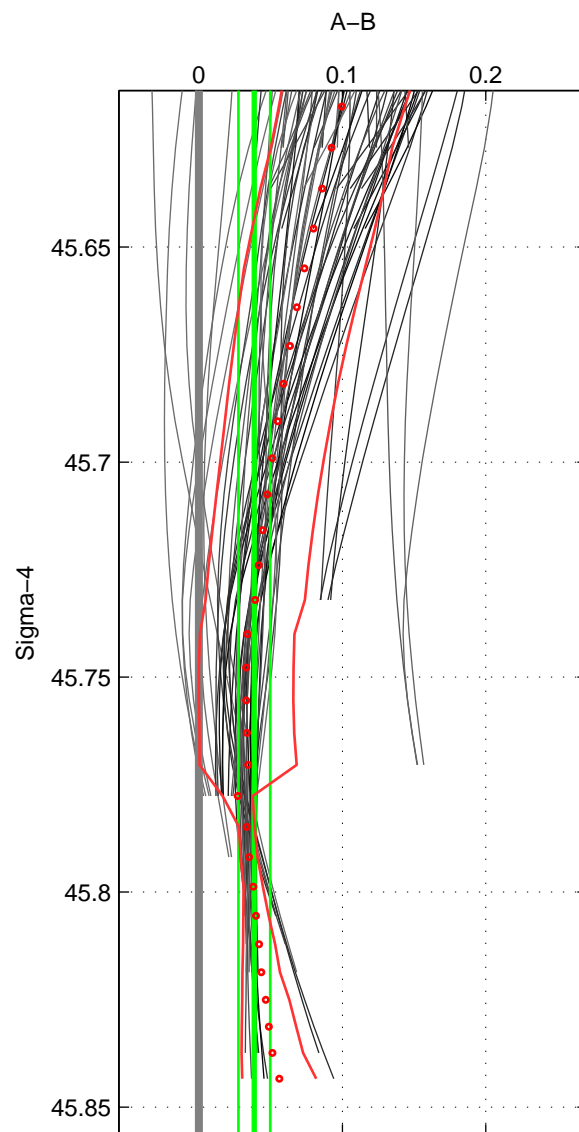

Cruise A (red). Date: May 1993 Cruisename: 204-29CS19930510

Cruise B (blue). Date: Aug 1997 Cruisename: 314-74DI19970807

\*\*\* "Favourite" values are means of spaces 1 2 3.

	Offset	O.StDev	Ratio	R.Stdev	Rating
SIGMA:	0.039	0.011	1.001	0.000	4
THETA:	0.024	0.008	1.001	0.000	4
DEPTH:	0.001	0.008	1.000	0.000	4
FAV.:	0.021	0.009	1.001	0.000	4

Profiles of A: 12  
 Profiles of B: 12  
 Diff profs : 76  
 WMoffset (A-B): 0.038637  
 WMoffset stdev: 0.011103  
 WMratio (A/B): 1.0011  
 WMratio stdev: 0.00031772

Quality (1-5): 4

Profiles of A: 12  
 Profiles of B: 12  
 Diff profs : 76  
 WMoffset (A-B): 0.02417  
 WMoffset stdev: 0.0084403  
 WMratio (A/B): 1.0007  
 WMratio stdev: 0.00024158

Quality (1-5): 4

Profiles of A: 12  
 Profiles of B: 12  
 Diff profs : 76  
 WMoffset (A-B): 0.00082814  
 WMoffset stdev: 0.0079736  
 WMratio (A/B): 1  
 WMratio stdev: 0.00022813

Quality (1-5): 4