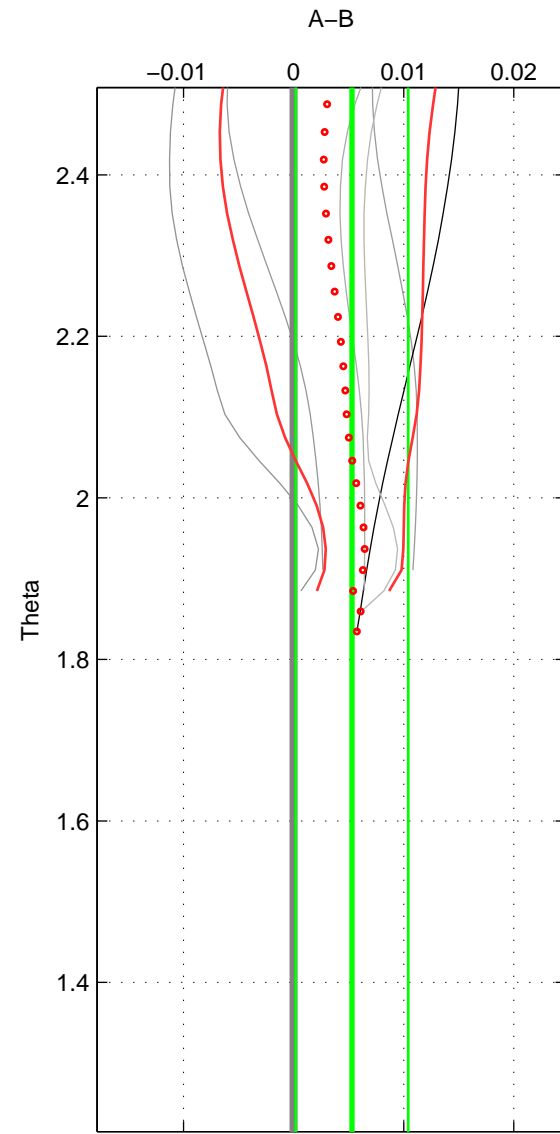

Cruise A (red). Date: Feb 2003 Cruisename: 660-49UF20030225
 Cruise B (blue). Date: Feb 2008 Cruisename: 717-49UP20080122

*** "Favourite" values are means of spaces 1 2.

	Offset	O.StDev	Ratio	R.Stdev	Rating
SIGMA:	0.004	0.003	1.000	0.000	3
THETA:	0.005	0.005	1.000	0.000	3
DEPTH:	-0.004	0.002	1.000	0.000	2
FAV.:	0.005	0.004	1.000	0.000	3

Profiles of A: 5
 Profiles of B: 3
 Diff profs : 6
 WMoffset (A-B): 0.0037611
 WMoffset stdev: 0.0032488
 WMratio (A/B): 1.0001
 WMratio stdev: 9.392e-05

Quality (1-5): 3

Profiles of A: 5
 Profiles of B: 3
 Diff profs : 6
 WMoffset (A-B): 0.005295
 WMoffset stdev: 0.005109
 WMratio (A/B): 1.0002
 WMratio stdev: 0.0001477

Quality (1-5): 3

Profiles of A: 5
 Profiles of B: 3
 Diff profs : 6
 WMoffset (A-B): -0.0038616
 WMoffset stdev: 0.0018556
 WMratio (A/B): 0.99989
 WMratio stdev: 5.3756e-05

Quality (1-5): 2

Please note that statistics are bad.