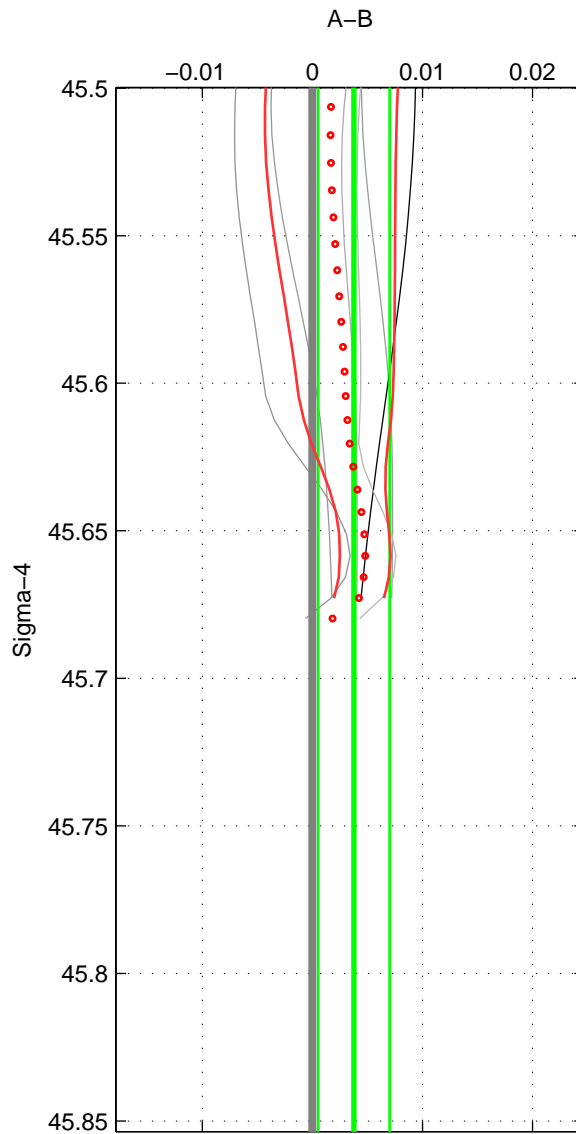

Cruise A (red). Date: Feb 2003 Cruisename: 660-49UF20030225
 Cruise B (blue). Date: Feb 2008 Cruisename: 717-49UP20080122

*** "Favourite" values are means of spaces 1 2.

	Offset	O.StDev	Ratio	R.Stdev	Rating
SIGMA:	0.004	0.003	1.000	0.000	3
THETA:	0.005	0.005	1.000	0.000	3
DEPTH:	-0.004	0.002	1.000	0.000	2
FAV.:	0.005	0.004	1.000	0.000	3

Profiles of A: 5
 Profiles of B: 3
 Diff profs : 6
 WMoffset (A-B): 0.0037611
 WMoffset stdev: 0.0032488
 WMratio (A/B): 1.0001
 WMratio stdev: 9.392e-05

Quality (1-5): 3

Profiles of A: 5
 Profiles of B: 3
 Diff profs : 6
 WMoffset (A-B): 0.005295
 WMoffset stdev: 0.005109
 WMratio (A/B): 1.0002
 WMratio stdev: 0.0001477

Quality (1-5): 3

Profiles of A: 5
 Profiles of B: 3
 Diff profs : 6
 WMoffset (A-B): -0.0038616
 WMoffset stdev: 0.0018556
 WMratio (A/B): 0.99989
 WMratio stdev: 5.3756e-05

Quality (1-5): 2

Please note that statistics are bad.