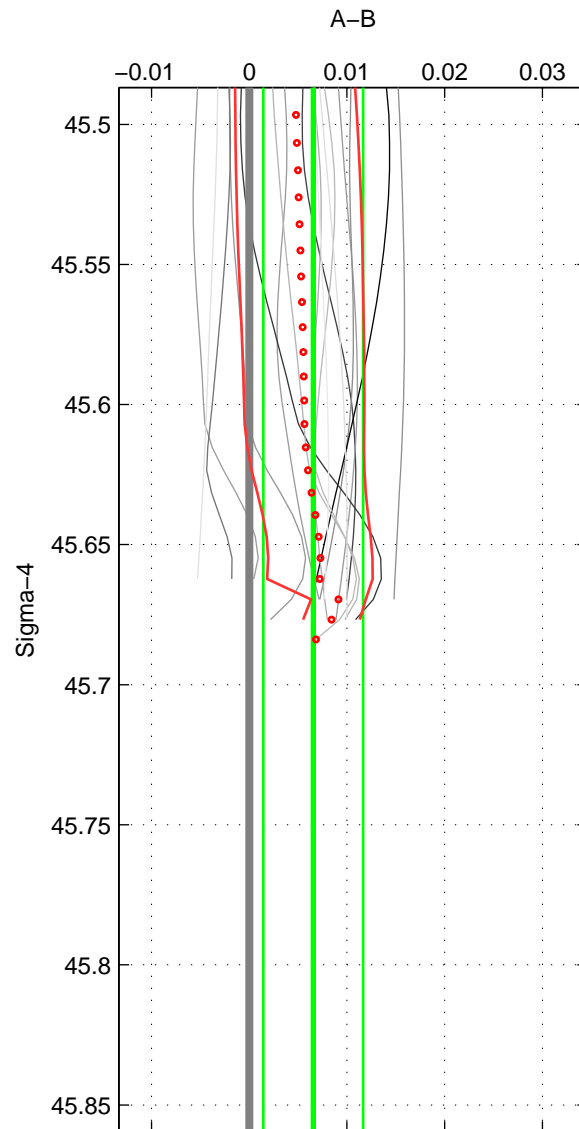

Cruise A (red). Date: Feb 2003 Cruisename: 660-49UF20030225

Cruise B (blue). Date: Jul 1998 Cruisename: 685-49UP19980703

*** "Favourite" values are those of space 1.

	Offset	O.StDev	Ratio	R.Stdev	Rating
SIGMA:	0.007	0.005	1.000	0.000	5
THETA:	0.010	0.007	1.000	0.000	4
DEPTH:	0.007	0.001	1.000	0.000	3
FAV. :	0.007	0.005	1.000	0.000	5

Profiles of A: 6
 Profiles of B: 7
 Diff profs : 16
 WMoffset (A-B): 0.0065466
 WMoffset stdev: 0.0051015
 WMratio (A/B): 1.0002
 WMratio stdev: 0.00014756

Quality (1-5): 5

Profiles of A: 6
 Profiles of B: 7
 Diff profs : 16
 WMoffset (A-B): 0.010414
 WMoffset stdev: 0.0074443
 WMratio (A/B): 1.0003
 WMratio stdev: 0.00021531

Quality (1-5): 4

Profiles of A: 6
 Profiles of B: 7
 Diff profs : 16
 WMoffset (A-B): 0.0068901
 WMoffset stdev: 0.0013869
 WMratio (A/B): 1.0002
 WMratio stdev: 4.031e-05

Quality (1-5): 3

Please note that statistics are bad.