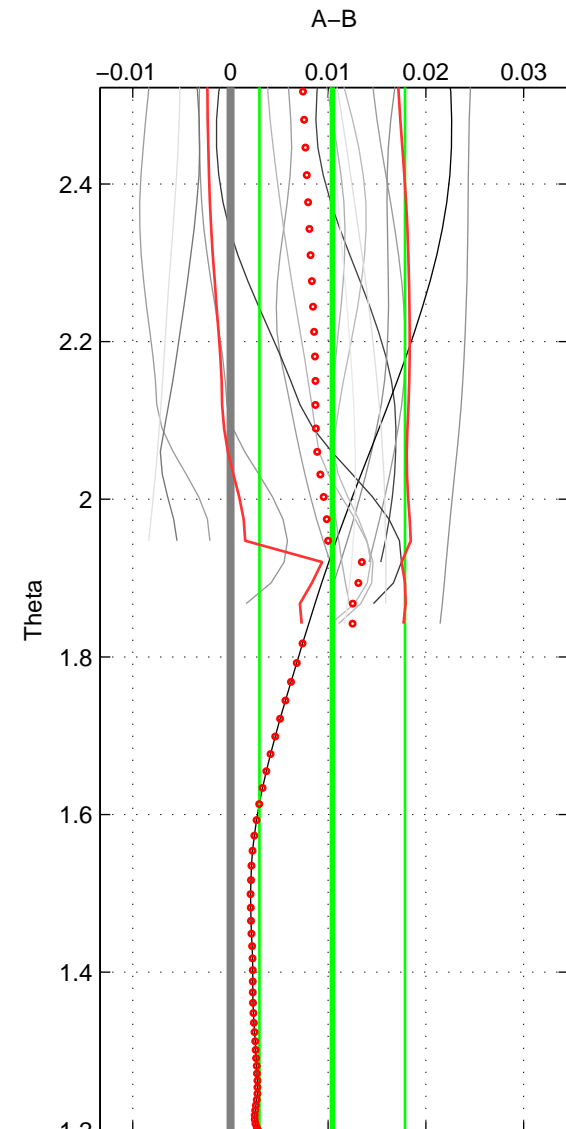

Cruise A (red). Date: Feb 2003 Cruisename: 660-49UF20030225

Cruise B (blue). Date: Jul 1998 Cruisename: 685-49UP19980703

*** "Favourite" values are those of space 1.

	Offset	O.StDev	Ratio	R.Stdev	Rating
SIGMA:	0.007	0.005	1.000	0.000	5
THETA:	0.010	0.007	1.000	0.000	4
DEPTH:	0.007	0.001	1.000	0.000	3
FAV. :	0.007	0.005	1.000	0.000	5

Profiles of A: 6
 Profiles of B: 7
 Diff profs : 16
 WMoffset (A-B): 0.0065466
 WMoffset stdev: 0.0051015
 WMratio (A/B): 1.0002
 WMratio stdev: 0.00014756

Quality (1-5): 5

Profiles of A: 6
 Profiles of B: 7
 Diff profs : 16
 WMoffset (A-B): 0.010414
 WMoffset stdev: 0.0074443
 WMratio (A/B): 1.0003
 WMratio stdev: 0.00021531

Quality (1-5): 4

Profiles of A: 6
 Profiles of B: 7
 Diff profs : 16
 WMoffset (A-B): 0.0068901
 WMoffset stdev: 0.0013869
 WMratio (A/B): 1.0002
 WMratio stdev: 4.031e-05

Quality (1-5): 3

Please note that statistics are bad.