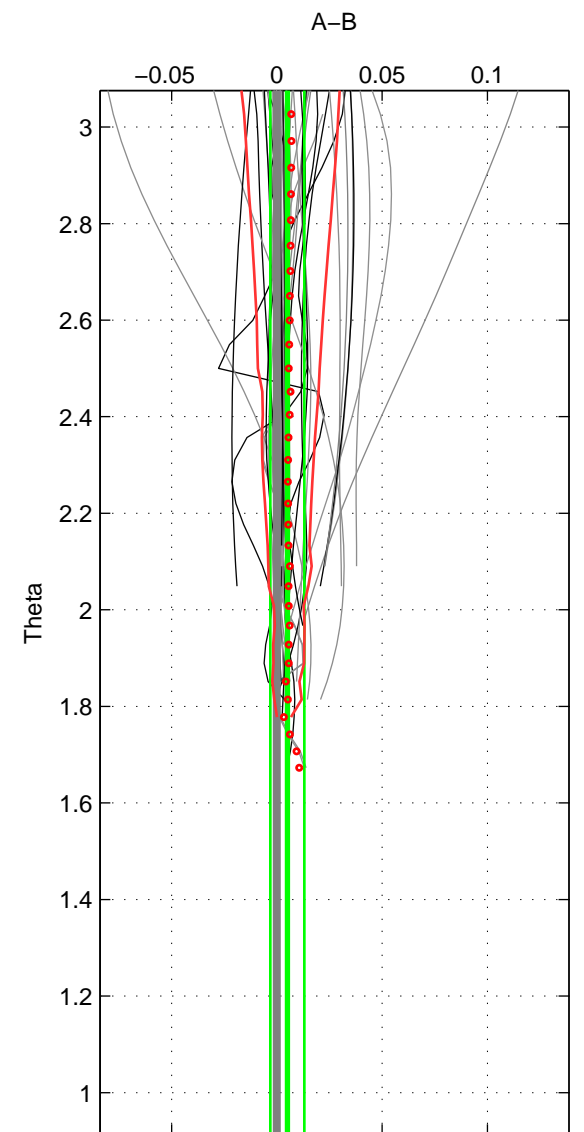

Cruise A (red). Date: Jul 2008 Cruisename: 678-49UF20080617

Cruise B (blue). Date: Oct 1998 Cruisename: 686-49UP19980916

*** "Favourite" values are those of space 2.

	Offset	O.StDev	Ratio	R.Stdev	Rating
SIGMA:	0.002	0.002	1.000	0.000	4
THETA:	0.005	0.008	1.000	0.000	5
DEPTH:	0.003	0.000	1.000	0.000	3
FAV.:	0.005	0.008	1.000	0.000	5

Profiles of A: 25
 Profiles of B: 37
 Diff profs: 51
 WMoffset (A-B): 0.0017657
 WMoffset stdev: 0.0022745
 WMratio (A/B): 1.0001
 WMratio stdev: 6.5789e-05

Quality (1-5): 4

Profiles of A: 25
 Profiles of B: 37
 Diff profs: 58
 WMoffset (A-B): 0.0049951
 WMoffset stdev: 0.0080975
 WMratio (A/B): 1.0001
 WMratio stdev: 0.00023419

Quality (1-5): 5

Profiles of A: 25
 Profiles of B: 34
 Diff profs: 50
 WMoffset (A-B): 0.0032812
 WMoffset stdev: 0.00037094
 WMratio (A/B): 1.0001
 WMratio stdev: 1.0671e-05

Quality (1-5): 3

Please note that statistics are bad.