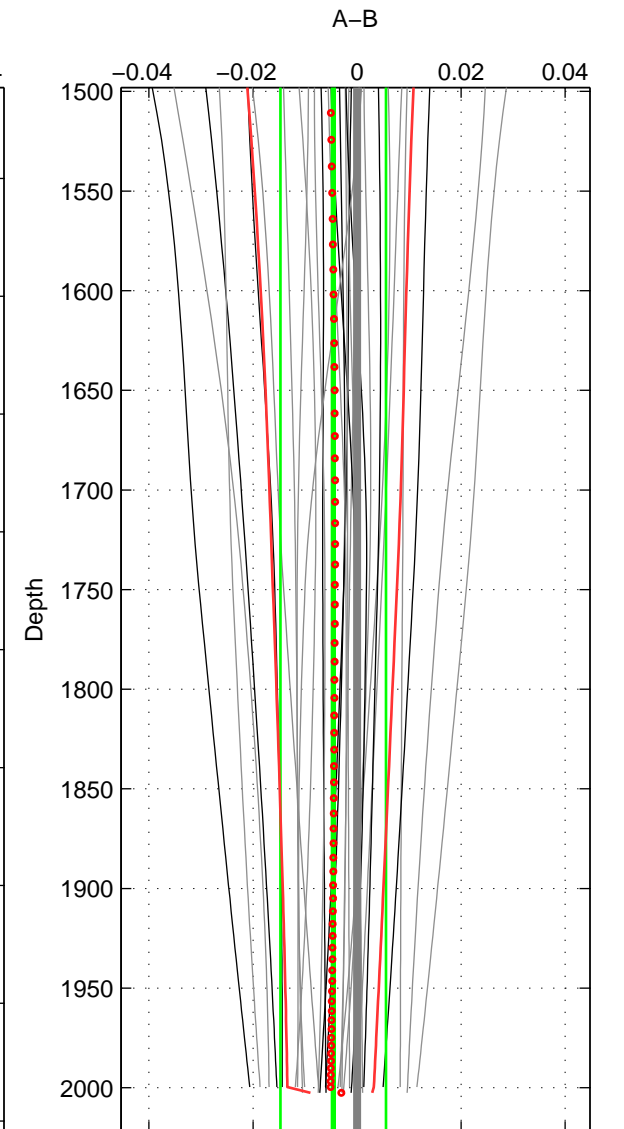

Cruise A (red). Date: Jul 2002 Cruisename: 697-49UP20020620
 Cruise B (blue). Date: Jun 2007 Cruisename: 715-49UP20070606

*** "Favourite" values are means of spaces 1 2 3.

	Offset	O.StDev	Ratio	R.Stdev	Rating
SIGMA:	-0.001	0.002	1.000	0.000	4
THETA:	-0.003	0.003	1.000	0.000	4
DEPTH:	-0.005	0.010	1.000	0.000	4
FAV.:	-0.003	0.005	1.000	0.000	4

Profiles of A: 21
 Profiles of B: 10
 Diff profs : 28
 WMoffset (A-B): -0.0014382
 WMoffset stdev: 0.001868
 WMratio (A/B): 0.99996
 WMratio stdev: 5.4001e-05

Quality (1-5): 4

Profiles of A: 21
 Profiles of B: 10
 Diff profs : 28
 WMoffset (A-B): -0.0027907
 WMoffset stdev: 0.0029436
 WMratio (A/B): 0.99992
 WMratio stdev: 8.5079e-05

Quality (1-5): 4

Profiles of A: 21
 Profiles of B: 10
 Diff profs : 28
 WMoffset (A-B): -0.0045762
 WMoffset stdev: 0.010151
 WMratio (A/B): 0.99987
 WMratio stdev: 0.00029357

Quality (1-5): 4