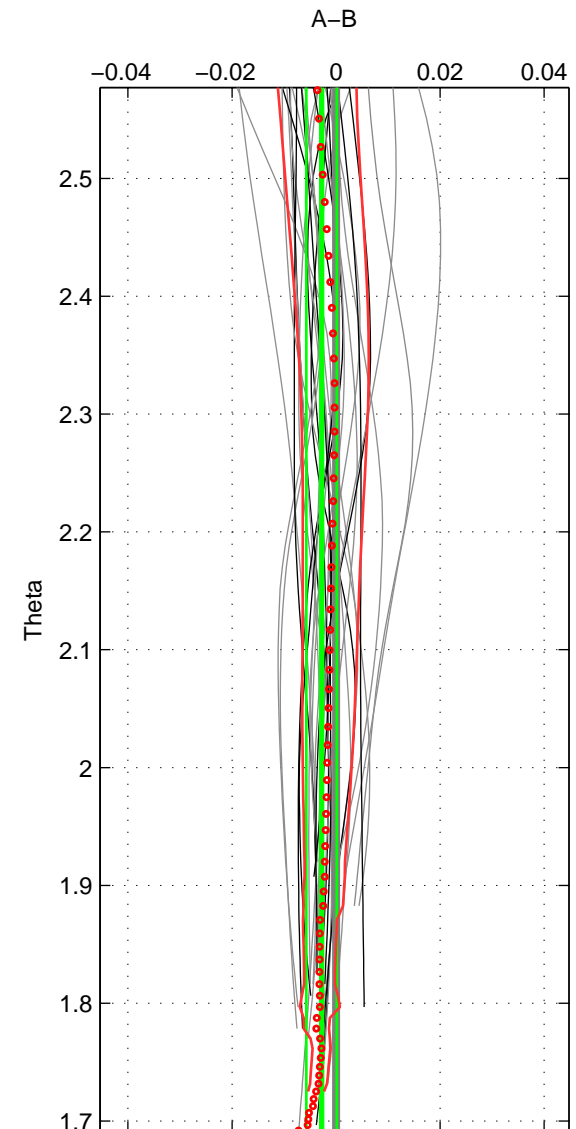

Cruise A (red). Date: Jul 2002 Cruisename: 697-49UP20020620
 Cruise B (blue). Date: Jun 2007 Cruisename: 715-49UP20070606

*** "Favourite" values are means of spaces 1 2 3.

	Offset	O.StDev	Ratio	R.Stdev	Rating
SIGMA:	-0.001	0.002	1.000	0.000	4
THETA:	-0.003	0.003	1.000	0.000	4
DEPTH:	-0.005	0.010	1.000	0.000	4
FAV.:	-0.003	0.005	1.000	0.000	4

Profiles of A: 21
 Profiles of B: 10
 Diff profs : 28
 WMoffset (A-B): -0.0014382
 WMoffset stdev: 0.001868
 WMratio (A/B): 0.99996
 WMratio stdev: 5.4001e-05

Quality (1-5): 4

Profiles of A: 21
 Profiles of B: 10
 Diff profs : 28
 WMoffset (A-B): -0.0027907
 WMoffset stdev: 0.0029436
 WMratio (A/B): 0.99992
 WMratio stdev: 8.5079e-05

Quality (1-5): 4

Profiles of A: 21
 Profiles of B: 10
 Diff profs : 28
 WMoffset (A-B): -0.0045762
 WMoffset stdev: 0.010151
 WMratio (A/B): 0.99987
 WMratio stdev: 0.00029357

Quality (1-5): 4