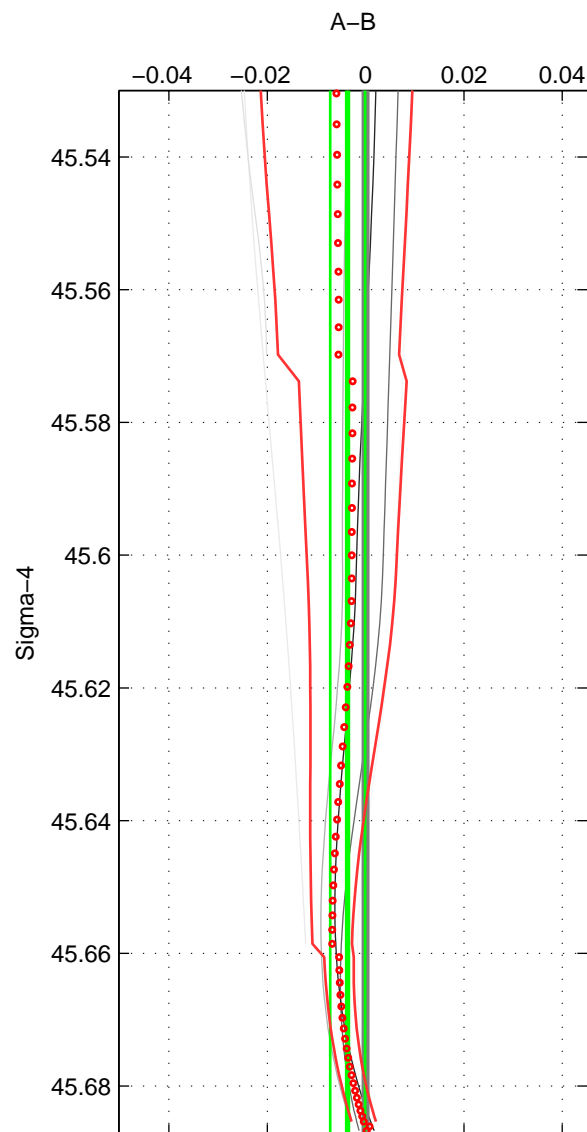

Cruise A (red). Date: Jul 2005 Cruisename: 669-49UF20050615

Cruise B (blue). Date: Nov 2007 Cruisename: 675-49UF20071023

*** "Favourite" values are means of spaces 1 2 3.

	Offset	O.StDev	Ratio	R.Stdev	Rating
SIGMA:	-0.004	0.004	1.000	0.000	2
THETA:	0.003	0.007	1.000	0.000	2
DEPTH:	-0.010	0.005	1.000	0.000	2
FAV.:	-0.004	0.005	1.000	0.000	2

Profiles of A: 3
 Profiles of B: 5
 Diff profs: 6
 WMoffset (A-B): -0.0036545
 WMoffset stdev: 0.00356
 WMratio (A/B): 0.99989
 WMratio stdev: 0.00010285

Quality (1-5): 2

Profiles of A: 3
 Profiles of B: 5
 Diff profs: 6
 WMoffset (A-B): 0.0025291
 WMoffset stdev: 0.0074081
 WMratio (A/B): 1.0001
 WMratio stdev: 0.00021405

Quality (1-5): 2

Profiles of A: 3
 Profiles of B: 5
 Diff profs: 6
 WMoffset (A-B): -0.0096546
 WMoffset stdev: 0.0048171
 WMratio (A/B): 0.99972
 WMratio stdev: 0.00013919

Quality (1-5): 2