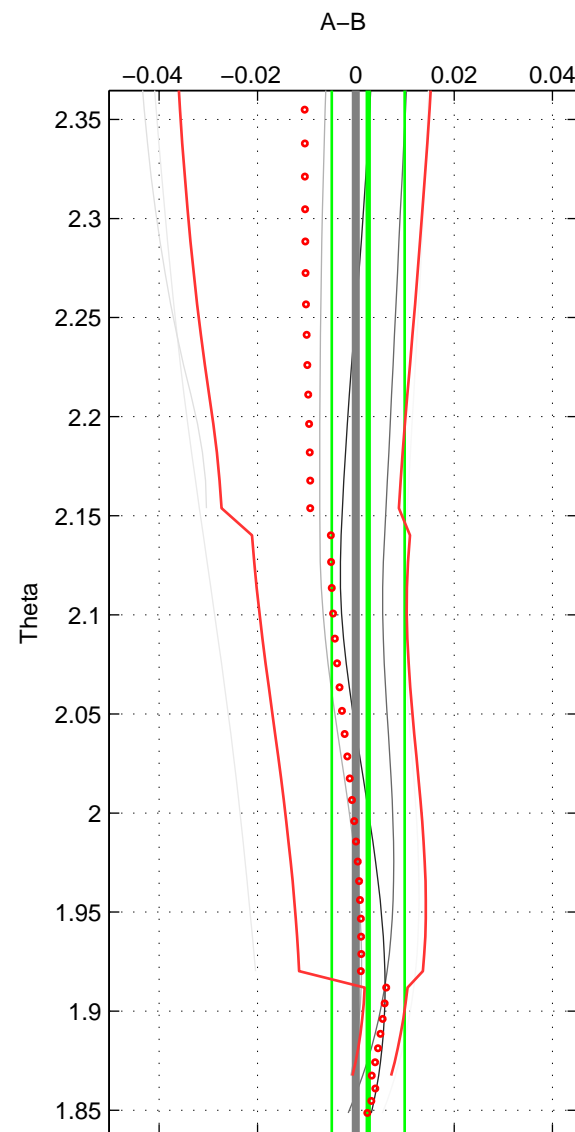

Cruise A (red). Date: Jul 2005 Cruisename: 669-49UF20050615

Cruise B (blue). Date: Nov 2007 Cruisename: 675-49UF20071023

*** "Favourite" values are means of spaces 1 2 3.

	Offset	O.StDev	Ratio	R.Stdev	Rating
SIGMA:	-0.004	0.004	1.000	0.000	2
THETA:	0.003	0.007	1.000	0.000	2
DEPTH:	-0.010	0.005	1.000	0.000	2
FAV.:	-0.004	0.005	1.000	0.000	2

Profiles of A: 3
 Profiles of B: 5
 Diff profs: 6
 WMoffset (A-B): -0.0036545
 WMoffset stdev: 0.00356
 WMratio (A/B): 0.99989
 WMratio stdev: 0.00010285

Quality (1-5): 2

Profiles of A: 3
 Profiles of B: 5
 Diff profs: 6
 WMoffset (A-B): 0.0025291
 WMoffset stdev: 0.0074081
 WMratio (A/B): 1.0001
 WMratio stdev: 0.00021405

Quality (1-5): 2

Profiles of A: 3
 Profiles of B: 5
 Diff profs: 6
 WMoffset (A-B): -0.0096546
 WMoffset stdev: 0.0048171
 WMratio (A/B): 0.99972
 WMratio stdev: 0.00013919

Quality (1-5): 2