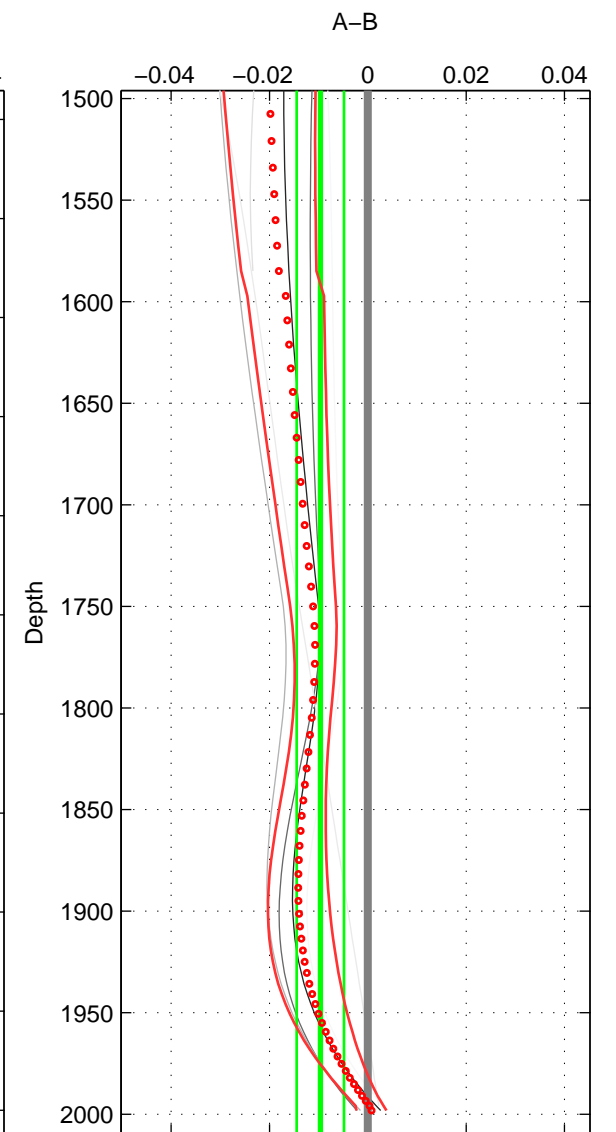

Cruise A (red). Date: Jul 2005 Cruisename: 669-49UF20050615

Cruise B (blue). Date: Nov 2007 Cruisename: 675-49UF20071023

*** "Favourite" values are means of spaces 1 2 3.

	Offset	O.StDev	Ratio	R.Stdev	Rating
SIGMA:	-0.004	0.004	1.000	0.000	2
THETA:	0.003	0.007	1.000	0.000	2
DEPTH:	-0.010	0.005	1.000	0.000	2
FAV.:	-0.004	0.005	1.000	0.000	2

Profiles of A: 3
 Profiles of B: 5
 Diff profs: 6
 WMoffset (A-B): -0.0036545
 WMoffset stdev: 0.00356
 WMratio (A/B): 0.99989
 WMratio stdev: 0.00010285

Quality (1-5): 2

Profiles of A: 3
 Profiles of B: 5
 Diff profs: 6
 WMoffset (A-B): 0.0025291
 WMoffset stdev: 0.0074081
 WMratio (A/B): 1.0001
 WMratio stdev: 0.00021405

Quality (1-5): 2

Profiles of A: 3
 Profiles of B: 5
 Diff profs: 6
 WMoffset (A-B): -0.0096546
 WMoffset stdev: 0.0048171
 WMratio (A/B): 0.99972
 WMratio stdev: 0.00013919

Quality (1-5): 2