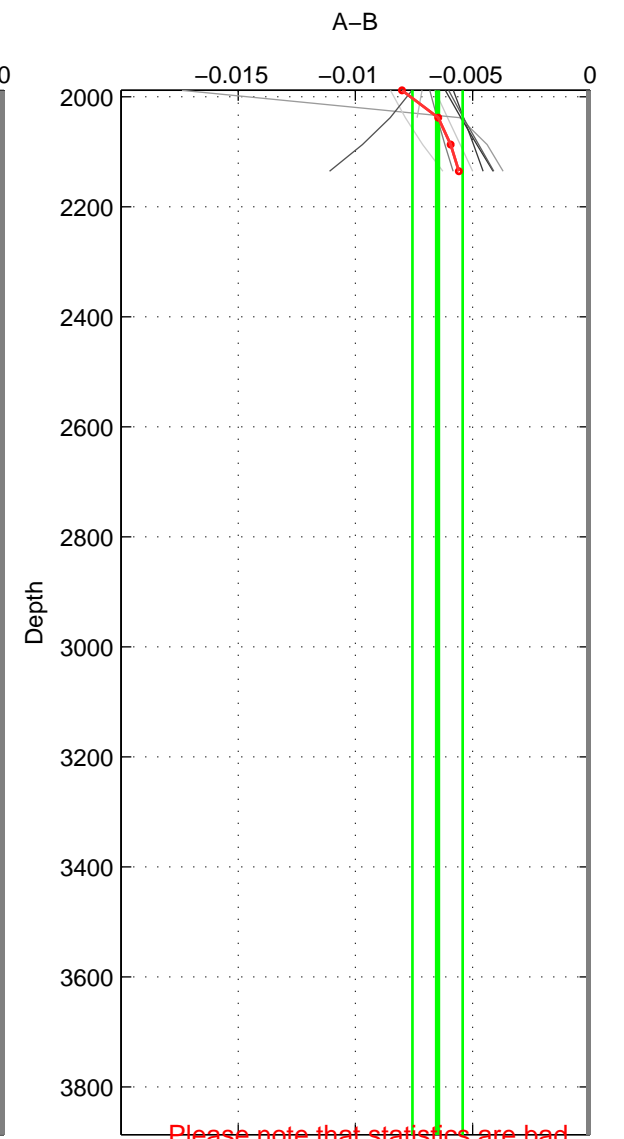

Cruise A (red). Date: Aug 2004 Cruisename: 56-32H120040718

Cruise B (blue). Date: Sep 2004 Cruisename: 68-49NZ20040901

*** "Favourite" values are means of spaces 1 2 3.

	Offset	O.StDev	Ratio	R.Stdev	Rating
SIGMA:	-0.001	0.000	1.000	0.000	2
THETA:	-0.005	0.002	1.000	0.000	2
DEPTH:	-0.006	0.001	1.000	0.000	2
FAV. :	-0.004	0.001	1.000	0.000	2

Please note that statistics are bad.

Profiles of A: 1
 Profiles of B: 21
 Diff profs : 9
 WMoffset (A-B): -0.0010825
 WMoffset stdev: 0.00023729
 WMratio (A/B): 0.99997
 WMratio stdev: 6.7899e-06

Quality (1-5): 2

Please note that statistics are bad.

Profiles of A: 2
 Profiles of B: 21
 Diff profs : 19
 WMoffset (A-B): -0.0053412
 WMoffset stdev: 0.0021474
 WMratio (A/B): 0.99985
 WMratio stdev: 6.1399e-05

Quality (1-5): 2