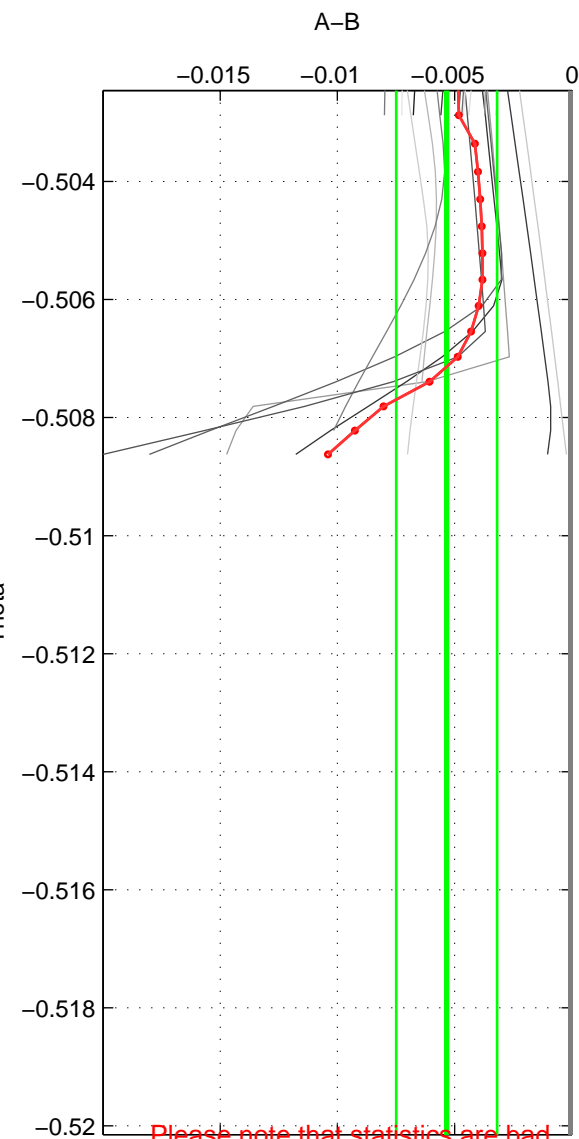

Cruise A (red). Date: Aug 2004 Cruisename: 56-32H120040718

Cruise B (blue). Date: Sep 2004 Cruisename: 68-49NZ20040901

*** "Favourite" values are means of spaces 1 2 3.

	Offset	O.StDev	Ratio	R.Stdev	Rating
SIGMA:	-0.001	0.000	1.000	0.000	2
THETA:	-0.005	0.002	1.000	0.000	2
DEPTH:	-0.006	0.001	1.000	0.000	2
FAV. :	-0.004	0.001	1.000	0.000	2

Please note that statistics are bad.

Profiles of A: 1
 Profiles of B: 21
 Diff profs : 9
 WMoffset (A-B): -0.0010825
 WMoffset stdev: 0.00023729
 WMratio (A/B): 0.99997
 WMratio stdev: 6.7899e-06

Quality (1-5): 2

Please note that statistics are bad.

Profiles of A: 2
 Profiles of B: 21
 Diff profs : 19
 WMoffset (A-B): -0.0053412
 WMoffset stdev: 0.0021474
 WMratio (A/B): 0.99985
 WMratio stdev: 6.1399e-05

Quality (1-5): 2

Please note that statistics are bad.

Profiles of A: 1
 Profiles of B: 21
 Diff profs : 9
 WMoffset (A-B): -0.0064988
 WMoffset stdev: 0.001071
 WMratio (A/B): 0.99981
 WMratio stdev: 3.0642e-05

Quality (1-5): 2