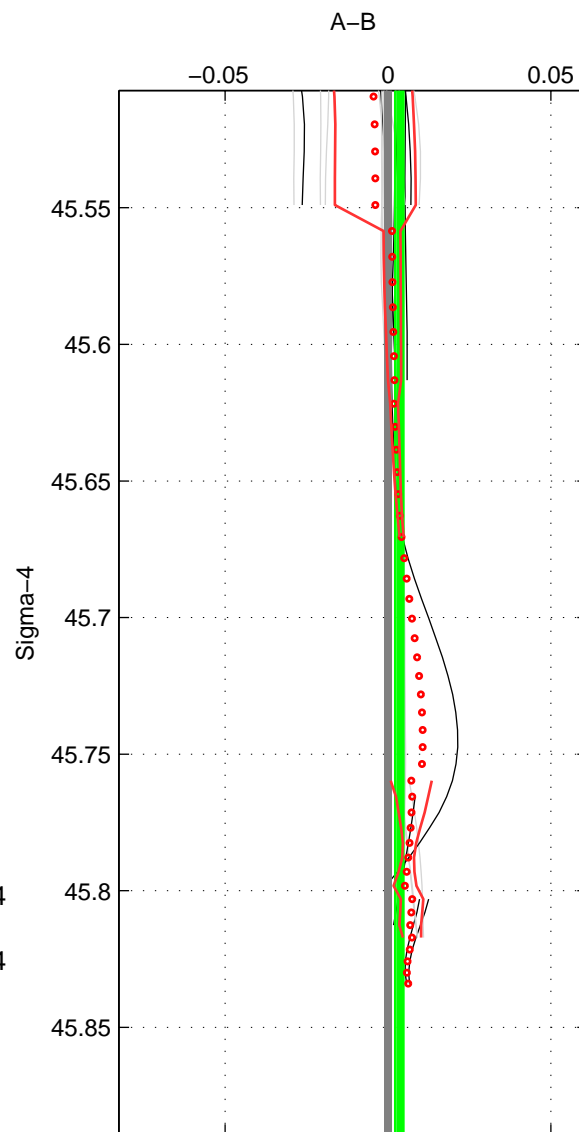

Cruise A (red). Date: Jun 2001 Cruisename: 574-49HO20010604

Cruise B (blue). Date: Jun 2001 Cruisename: 591-49NZ20010604

*** "Favourite" values are those of space 2.

	Offset	O.StDev	Ratio	R.Stdev	Rating
SIGMA:	0.003	0.001	1.000	0.000	4
THETA:	0.009	0.006	1.000	0.000	5
DEPTH:	0.009	0.005	1.000	0.000	3
FAV.:	0.009	0.006	1.000	0.000	5

Profiles of A: 5
 Profiles of B: 7
 Diff profs : 16
 WMoffset (A-B): 0.0034513
 WMoffset stdev: 0.0012328
 WMratio (A/B): 1.0001
 WMratio stdev: 3.5654e-05

Quality (1-5): 4

Profiles of A: 5
 Profiles of B: 7
 Diff profs : 16
 WMoffset (A-B): 0.0088461
 WMoffset stdev: 0.0055649
 WMratio (A/B): 1.0003
 WMratio stdev: 0.00016056

Quality (1-5): 5

Profiles of A: 5
 Profiles of B: 7
 Diff profs : 16
 WMoffset (A-B): 0.0086514
 WMoffset stdev: 0.0047432
 WMratio (A/B): 1.0002
 WMratio stdev: 0.00013696

Quality (1-5): 3

Please note that statistics are bad.