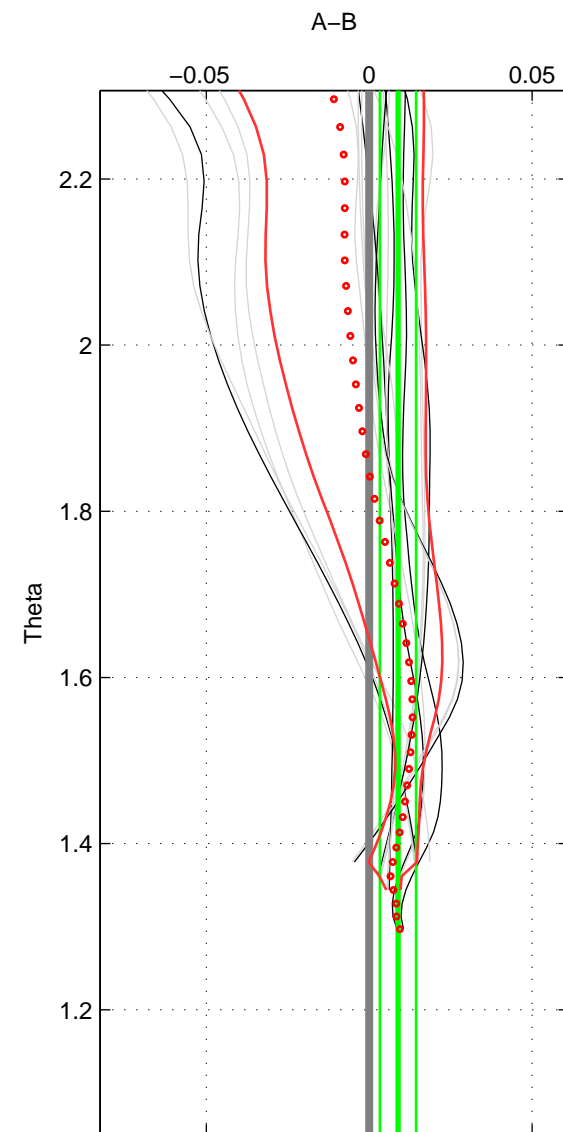

Cruise A (red). Date: Jun 2001 Cruisename: 574-49HO20010604

Cruise B (blue). Date: Jun 2001 Cruisename: 591-49NZ20010604

*** "Favourite" values are those of space 2.

	Offset	O.StDev	Ratio	R.Stdev	Rating
SIGMA:	0.003	0.001	1.000	0.000	4
THETA:	0.009	0.006	1.000	0.000	5
DEPTH:	0.009	0.005	1.000	0.000	3
FAV.:	0.009	0.006	1.000	0.000	5

Profiles of A: 5
 Profiles of B: 7
 Diff profs : 16
 WMoffset (A-B): 0.0034513
 WMoffset stdev: 0.0012328
 WMratio (A/B): 1.0001
 WMratio stdev: 3.5654e-05

Quality (1-5): 4

Profiles of A: 5
 Profiles of B: 7
 Diff profs : 16
 WMoffset (A-B): 0.0088461
 WMoffset stdev: 0.0055649
 WMratio (A/B): 1.0003
 WMratio stdev: 0.00016056

Quality (1-5): 5

Profiles of A: 5
 Profiles of B: 7
 Diff profs : 16
 WMoffset (A-B): 0.0086514
 WMoffset stdev: 0.0047432
 WMratio (A/B): 1.0002
 WMratio stdev: 0.00013696

Quality (1-5): 3

Please note that statistics are bad.