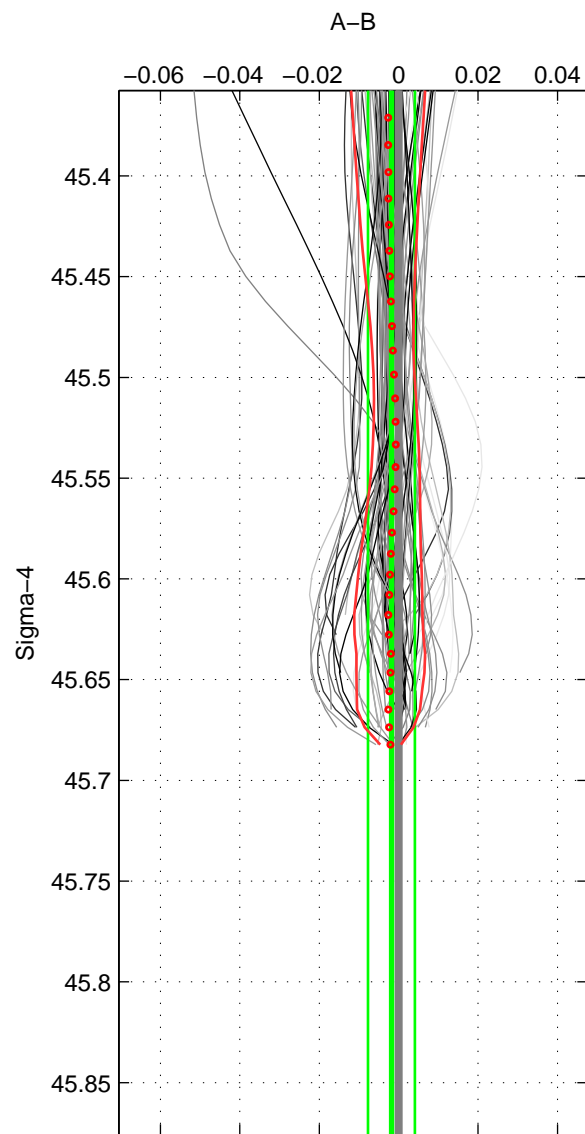

Cruise A (red). Date: Jul 2001 Cruisename: 656-49UF20010710

Cruise B (blue). Date: Jul 2002 Cruisename: 658-49UF20020625

\*\*\* "Favourite" values are means of spaces 1 2.

	Offset	O.StDev	Ratio	R.Stdev	Rating
SIGMA:	-0.002	0.006	1.000	0.000	5
THETA:	-0.002	0.000	1.000	0.000	5
DEPTH:	-0.002	0.001	1.000	0.000	3
FAV. :	-0.002	0.003	1.000	0.000	5

Profiles of A: 34  
 Profiles of B: 23  
 Diff profs : 77  
 WMoffset (A-B): -0.0018237  
 WMoffset stdev: 0.0059104  
 WMratio (A/B): 0.99995  
 WMratio stdev: 0.00017098

Quality (1-5): 5

Profiles of A: 34  
 Profiles of B: 23  
 Diff profs : 77  
 WMoffset (A-B): -0.0021975  
 WMoffset stdev: 0.00044457  
 WMratio (A/B): 0.99994  
 WMratio stdev: 1.282e-05

Quality (1-5): 5

Profiles of A: 34  
 Profiles of B: 23  
 Diff profs : 77  
 WMoffset (A-B): -0.0016161  
 WMoffset stdev: 0.0011033  
 WMratio (A/B): 0.99995  
 WMratio stdev: 3.1926e-05

Quality (1-5): 3