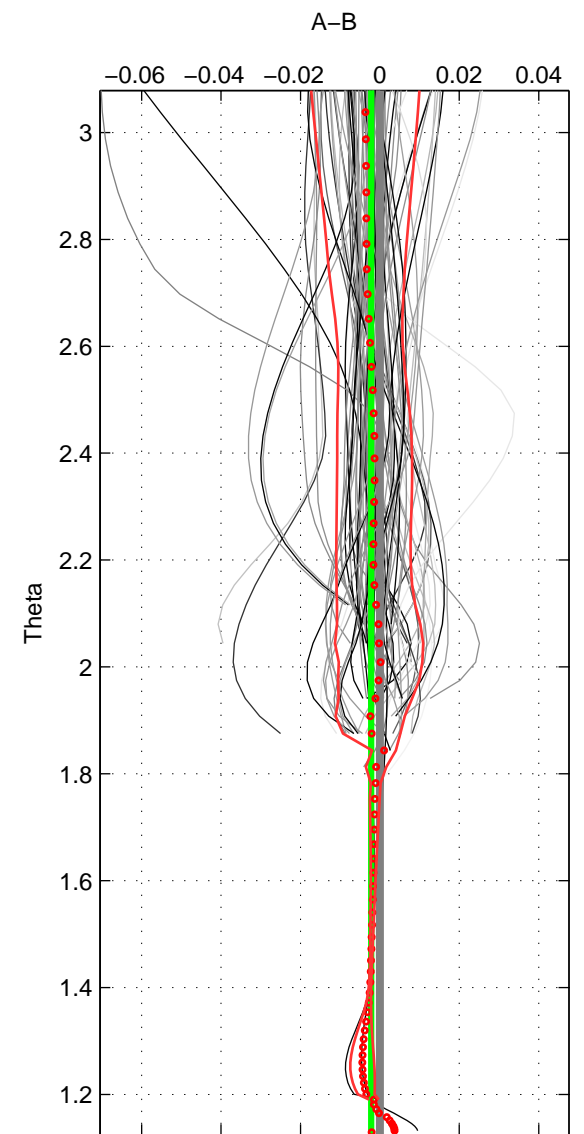

Cruise A (red). Date: Jul 2001 Cruisename: 656-49UF20010710

Cruise B (blue). Date: Jul 2002 Cruisename: 658-49UF20020625

\*\*\* "Favourite" values are means of spaces 1 2.

	Offset	O.StDev	Ratio	R.Stdev	Rating
SIGMA:	-0.002	0.006	1.000	0.000	5
THETA:	-0.002	0.000	1.000	0.000	5
DEPTH:	-0.002	0.001	1.000	0.000	3
FAV. :	-0.002	0.003	1.000	0.000	5

Profiles of A: 34  
 Profiles of B: 23  
 Diff profs : 77  
 WMoffset (A-B): -0.0018237  
 WMoffset stdev: 0.0059104  
 WMratio (A/B): 0.99995  
 WMratio stdev: 0.00017098

Quality (1-5): 5

Profiles of A: 34  
 Profiles of B: 23  
 Diff profs : 77  
 WMoffset (A-B): -0.0021975  
 WMoffset stdev: 0.00044457  
 WMratio (A/B): 0.99994  
 WMratio stdev: 1.282e-05

Quality (1-5): 5

Profiles of A: 34  
 Profiles of B: 23  
 Diff profs : 77  
 WMoffset (A-B): -0.0016161  
 WMoffset stdev: 0.0011033  
 WMratio (A/B): 0.99995  
 WMratio stdev: 3.1926e-05

Quality (1-5): 3