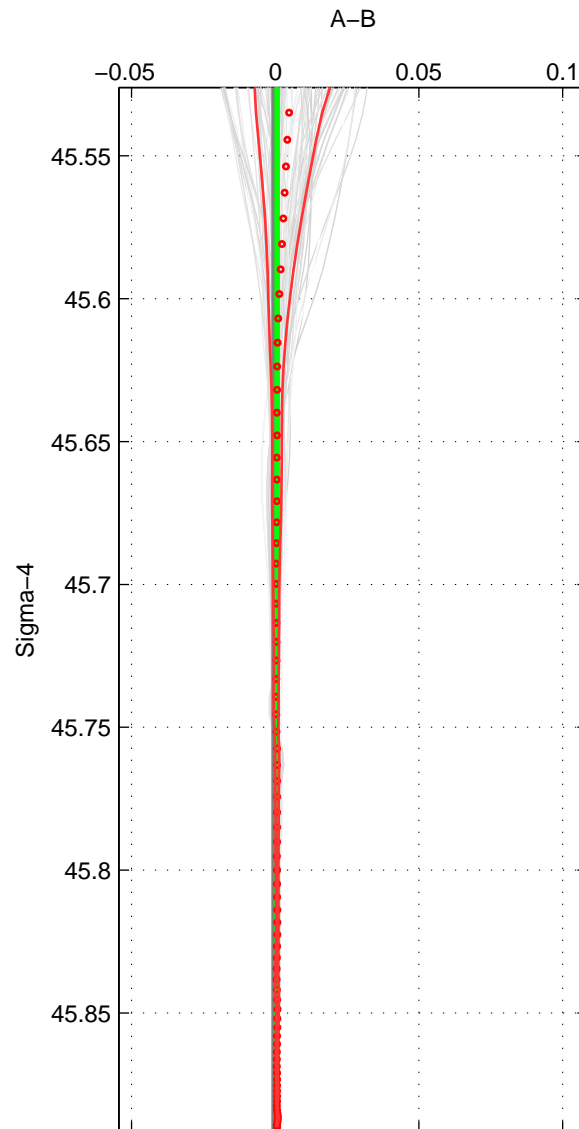

Cruise A (red). Date: Jun 2005 Cruisename: 605-49NZ20050525

Cruise B (blue). Date: Aug 2007 Cruisename: 611-49NZ20070724

*** "Favourite" values are means of spaces 1 2 3.

	Offset	O.StDev	Ratio	R.Stdev	Rating
SIGMA:	0.001	0.000	1.000	0.000	5
THETA:	0.001	0.000	1.000	0.000	5
DEPTH:	0.001	0.000	1.000	0.000	5
FAV.:	0.001	0.000	1.000	0.000	5

Profiles of A: 15
 Profiles of B: 17
 Diff profs : 100
 WMoffset (A-B): 0.00063685
 WMoffset stdev: 0.00035093
 WMratio (A/B): 1
 WMratio stdev: 1.0117e-05

Quality (1-5): 5

Profiles of A: 15
 Profiles of B: 17
 Diff profs : 100
 WMoffset (A-B): 0.00091373
 WMoffset stdev: 0.00049106
 WMratio (A/B): 1
 WMratio stdev: 1.4157e-05

Quality (1-5): 5

Profiles of A: 15
 Profiles of B: 17
 Diff profs : 100
 WMoffset (A-B): 0.00088762
 WMoffset stdev: 0.00043875
 WMratio (A/B): 1
 WMratio stdev: 1.2646e-05

Quality (1-5): 5