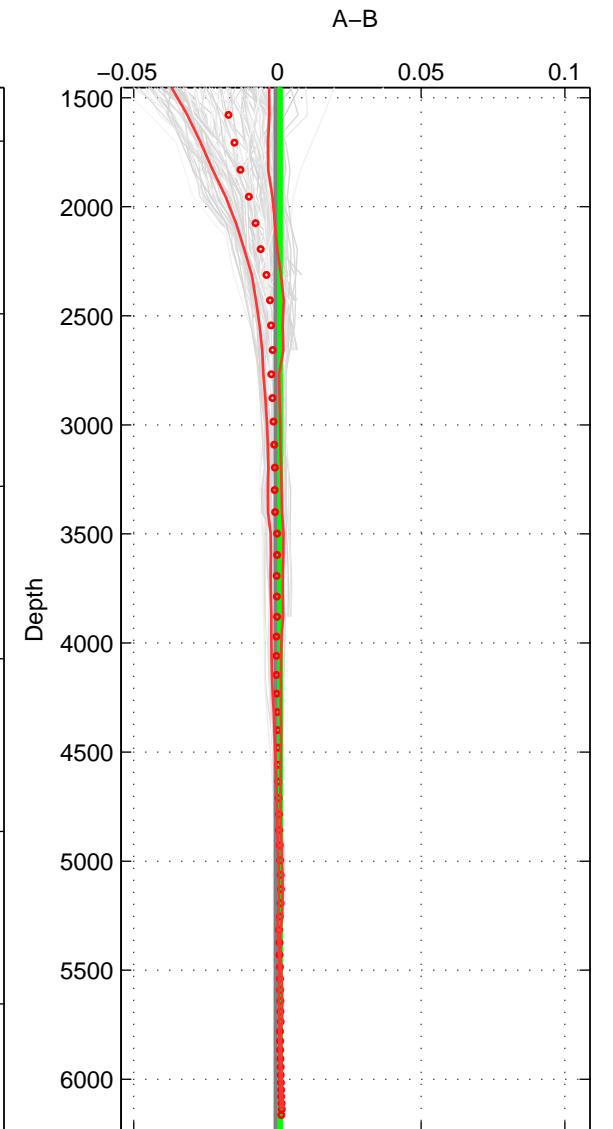

Cruise A (red). Date: Jun 2005 Cruisename: 605-49NZ20050525

Cruise B (blue). Date: Aug 2007 Cruisename: 611-49NZ20070724

*** "Favourite" values are means of spaces 1 2 3.

	Offset	O.StDev	Ratio	R.Stdev	Rating
SIGMA:	0.001	0.000	1.000	0.000	5
THETA:	0.001	0.000	1.000	0.000	5
DEPTH:	0.001	0.000	1.000	0.000	5
FAV.:	0.001	0.000	1.000	0.000	5

Profiles of A: 15
 Profiles of B: 17
 Diff profs : 100
 WMoffset (A-B): 0.00063685
 WMoffset stdev: 0.00035093
 WMratio (A/B): 1
 WMratio stdev: 1.0117e-05

Quality (1-5): 5

Profiles of A: 15
 Profiles of B: 17
 Diff profs : 100
 WMoffset (A-B): 0.00091373
 WMoffset stdev: 0.00049106
 WMratio (A/B): 1
 WMratio stdev: 1.4157e-05

Quality (1-5): 5

Profiles of A: 15
 Profiles of B: 17
 Diff profs : 100
 WMoffset (A-B): 0.00088762
 WMoffset stdev: 0.00043875
 WMratio (A/B): 1
 WMratio stdev: 1.2646e-05

Quality (1-5): 5