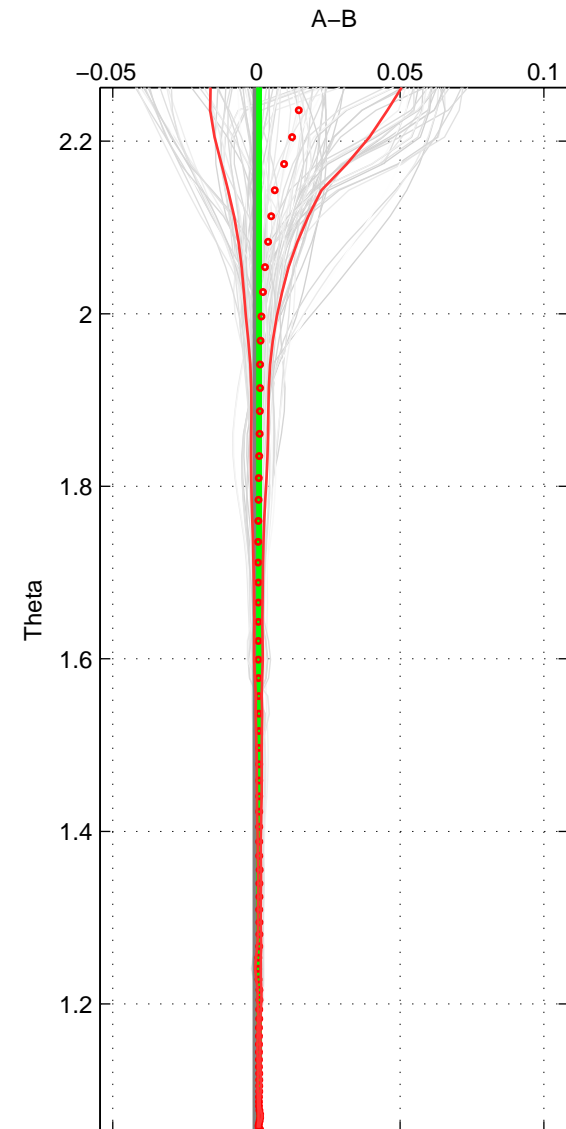

Cruise A (red). Date: Jun 2005 Cruisename: 605-49NZ20050525

Cruise B (blue). Date: Aug 2007 Cruisename: 611-49NZ20070724

*** "Favourite" values are means of spaces 1 2 3.

	Offset	O.StDev	Ratio	R.Stdev	Rating
SIGMA:	0.001	0.000	1.000	0.000	5
THETA:	0.001	0.000	1.000	0.000	5
DEPTH:	0.001	0.000	1.000	0.000	5
FAV.:	0.001	0.000	1.000	0.000	5

Profiles of A: 15
 Profiles of B: 17
 Diff profs : 100
 WMoffset (A-B): 0.00063685
 WMoffset stdev: 0.00035093
 WMratio (A/B): 1
 WMratio stdev: 1.0117e-05

Quality (1-5): 5

Profiles of A: 15
 Profiles of B: 17
 Diff profs : 100
 WMoffset (A-B): 0.00091373
 WMoffset stdev: 0.00049106
 WMratio (A/B): 1
 WMratio stdev: 1.4157e-05

Quality (1-5): 5

Profiles of A: 15
 Profiles of B: 17
 Diff profs : 100
 WMoffset (A-B): 0.00088762
 WMoffset stdev: 0.00043875
 WMratio (A/B): 1
 WMratio stdev: 1.2646e-05

Quality (1-5): 5