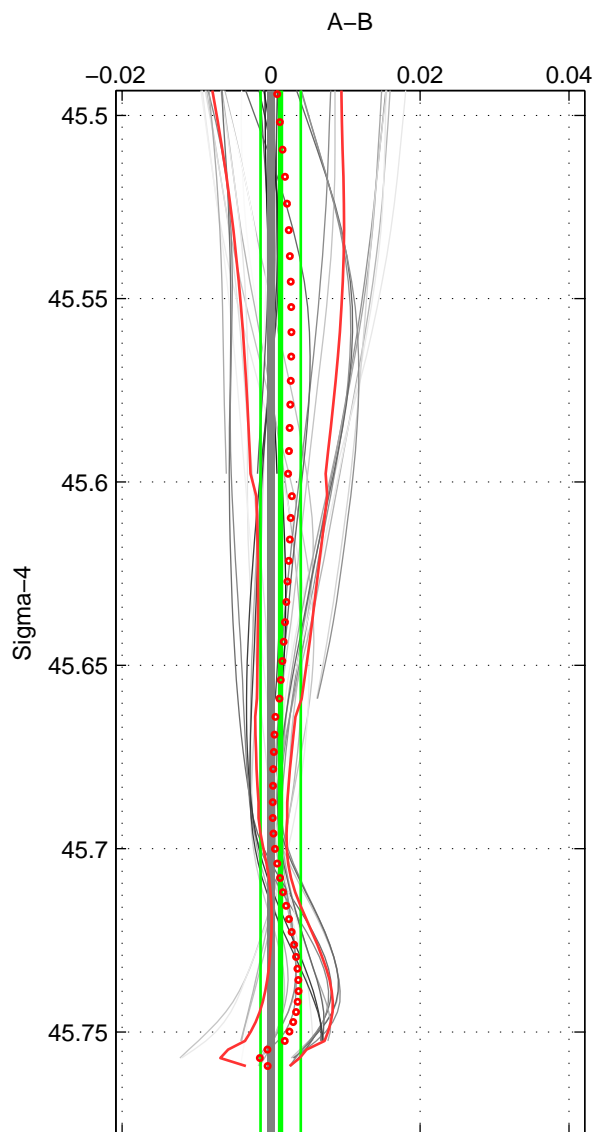

Cruise A (red). Date: May 2007 Cruisename: 509-32WC20070511

Cruise B (blue). Date: Aug 2007 Cruisename: 611-49NZ20070724

*** "Favourite" values are means of spaces 1 2 3.

	Offset	O.StDev	Ratio	R.Stdev	Rating
SIGMA:	0.001	0.003	1.000	0.000	4
THETA:	0.002	0.005	1.000	0.000	4
DEPTH:	0.003	0.005	1.000	0.000	4
FAV.:	0.002	0.004	1.000	0.000	4

Profiles of A: 6
 Profiles of B: 9
 Diff profs : 33
 WMoffset (A-B): 0.001292
 WMoffset stdev: 0.0026951
 WMratio (A/B): 1
 WMratio stdev: 7.788e-05

Quality (1-5): 4

Profiles of A: 6
 Profiles of B: 9
 Diff profs : 33
 WMoffset (A-B): 0.0022507
 WMoffset stdev: 0.0046935
 WMratio (A/B): 1.0001
 WMratio stdev: 0.00013564

Quality (1-5): 4

Profiles of A: 6
 Profiles of B: 9
 Diff profs : 33
 WMoffset (A-B): 0.0026899
 WMoffset stdev: 0.0048096
 WMratio (A/B): 1.0001
 WMratio stdev: 0.00013893

Quality (1-5): 4