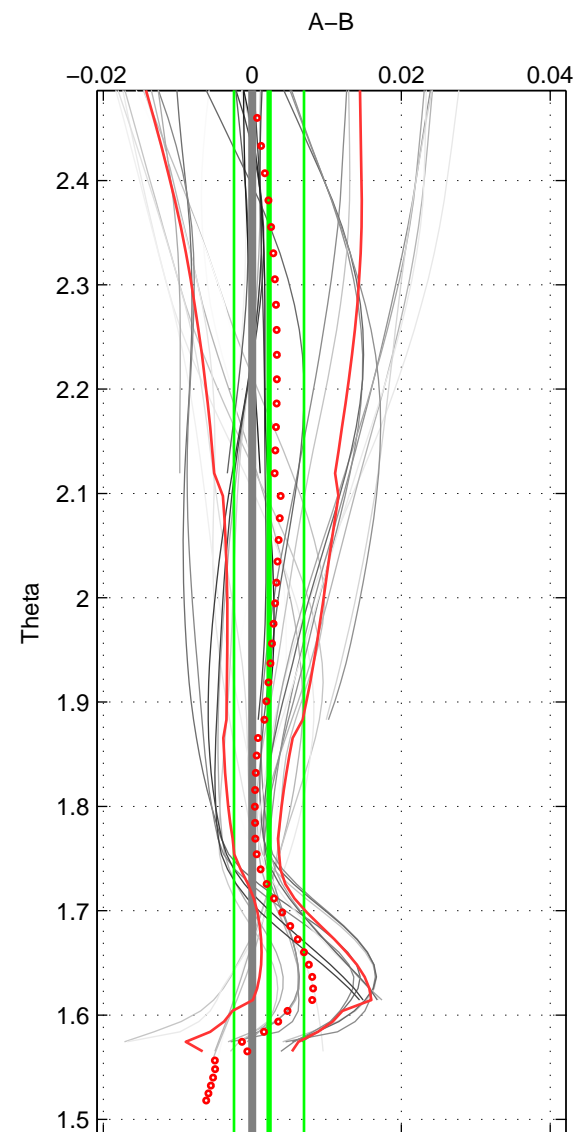

Cruise A (red). Date: May 2007 Cruisename: 509-32WC20070511

Cruise B (blue). Date: Aug 2007 Cruisename: 611-49NZ20070724

*** "Favourite" values are means of spaces 1 2 3.

	Offset	O.StDev	Ratio	R.Stdev	Rating
SIGMA:	0.001	0.003	1.000	0.000	4
THETA:	0.002	0.005	1.000	0.000	4
DEPTH:	0.003	0.005	1.000	0.000	4
FAV.:	0.002	0.004	1.000	0.000	4

Profiles of A: 6
 Profiles of B: 9
 Diff profs : 33
 WMoffset (A-B): 0.001292
 WMoffset stdev: 0.0026951
 WMratio (A/B): 1
 WMratio stdev: 7.788e-05

Quality (1-5): 4

Profiles of A: 6
 Profiles of B: 9
 Diff profs : 33
 WMoffset (A-B): 0.0022507
 WMoffset stdev: 0.0046935
 WMratio (A/B): 1.0001
 WMratio stdev: 0.00013564

Quality (1-5): 4

Profiles of A: 6
 Profiles of B: 9
 Diff profs : 33
 WMoffset (A-B): 0.0026899
 WMoffset stdev: 0.0048096
 WMratio (A/B): 1.0001
 WMratio stdev: 0.00013893

Quality (1-5): 4