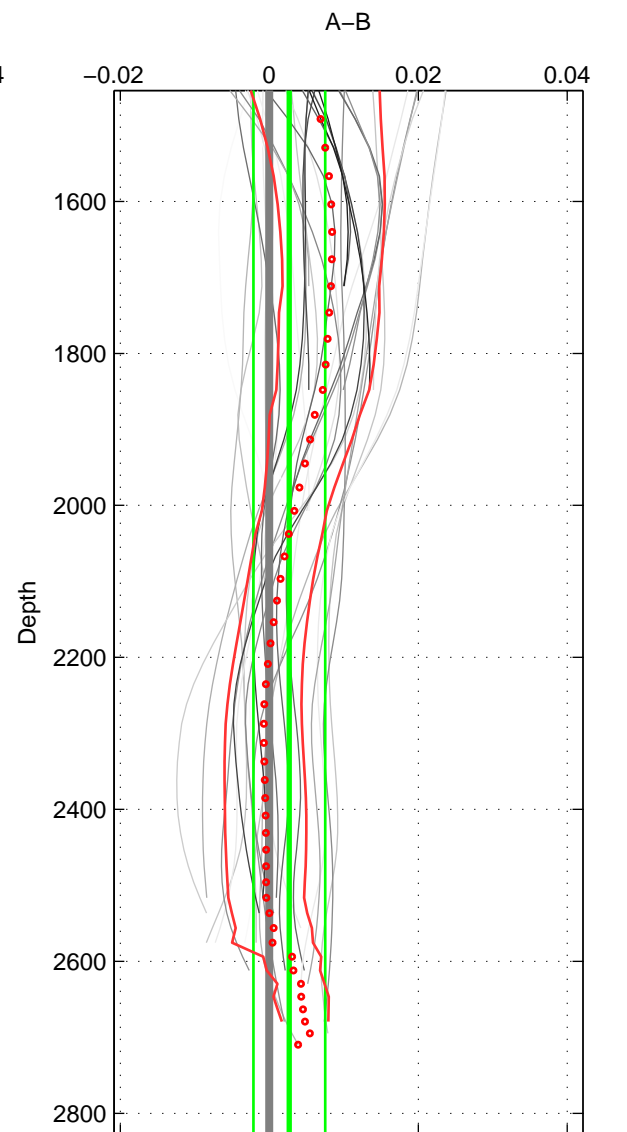

Cruise A (red). Date: May 2007 Cruisename: 509-32WC20070511

Cruise B (blue). Date: Aug 2007 Cruisename: 611-49NZ20070724

*** "Favourite" values are means of spaces 1 2 3.

	Offset	O.StDev	Ratio	R.Stdev	Rating
SIGMA:	0.001	0.003	1.000	0.000	4
THETA:	0.002	0.005	1.000	0.000	4
DEPTH:	0.003	0.005	1.000	0.000	4
FAV.:	0.002	0.004	1.000	0.000	4

Profiles of A: 6
 Profiles of B: 9
 Diff profs : 33
 WMoffset (A-B): 0.001292
 WMoffset stdev: 0.0026951
 WMratio (A/B): 1
 WMratio stdev: 7.788e-05

Quality (1-5): 4

Profiles of A: 6
 Profiles of B: 9
 Diff profs : 33
 WMoffset (A-B): 0.0022507
 WMoffset stdev: 0.0046935
 WMratio (A/B): 1.0001
 WMratio stdev: 0.00013564

Quality (1-5): 4

Profiles of A: 6
 Profiles of B: 9
 Diff profs : 33
 WMoffset (A-B): 0.0026899
 WMoffset stdev: 0.0048096
 WMratio (A/B): 1.0001
 WMratio stdev: 0.00013893

Quality (1-5): 4