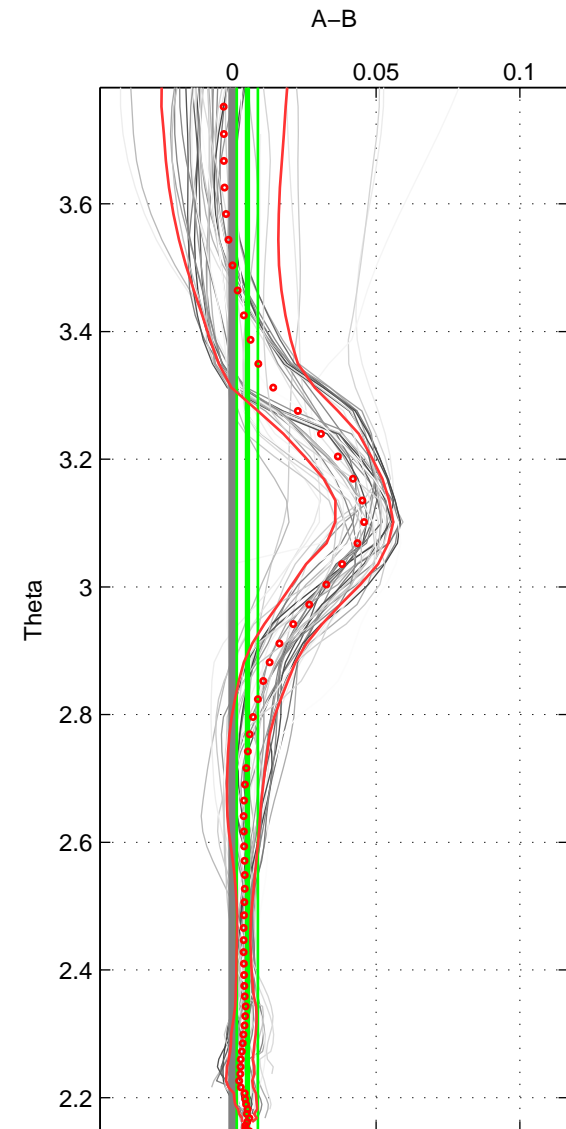

Cruise A (red). Date: Aug 1993 Cruisename: 251-33MW19930704.1

Cruise B (blue). Date: Jun 2004 Cruisename: 275-35TH20040604

\*\*\* "Favourite" values are means of spaces 1 2 3.

	Offset	O.StDev	Ratio	R.Stdev	Rating
SIGMA:	0.010	0.005	1.000	0.000	5
THETA:	0.005	0.004	1.000	0.000	5
DEPTH:	0.004	0.003	1.000	0.000	5
FAV.:	0.006	0.004	1.000	0.000	5

Profiles of A: 6  
 Profiles of B: 18  
 Diff profs : 42  
 WMoffset (A-B): 0.0096482  
 WMoffset stdev: 0.0052565  
 WMratio (A/B): 1.0003  
 WMratio stdev: 0.00015052

Quality (1-5): 5

Profiles of A: 6  
 Profiles of B: 18  
 Diff profs : 42  
 WMoffset (A-B): 0.0052444  
 WMoffset stdev: 0.0036454  
 WMratio (A/B): 1.0002  
 WMratio stdev: 0.00010439

Quality (1-5): 5

Profiles of A: 6  
 Profiles of B: 18  
 Diff profs : 42  
 WMoffset (A-B): 0.0039767  
 WMoffset stdev: 0.0025499  
 WMratio (A/B): 1.0001  
 WMratio stdev: 7.3047e-05

Quality (1-5): 5