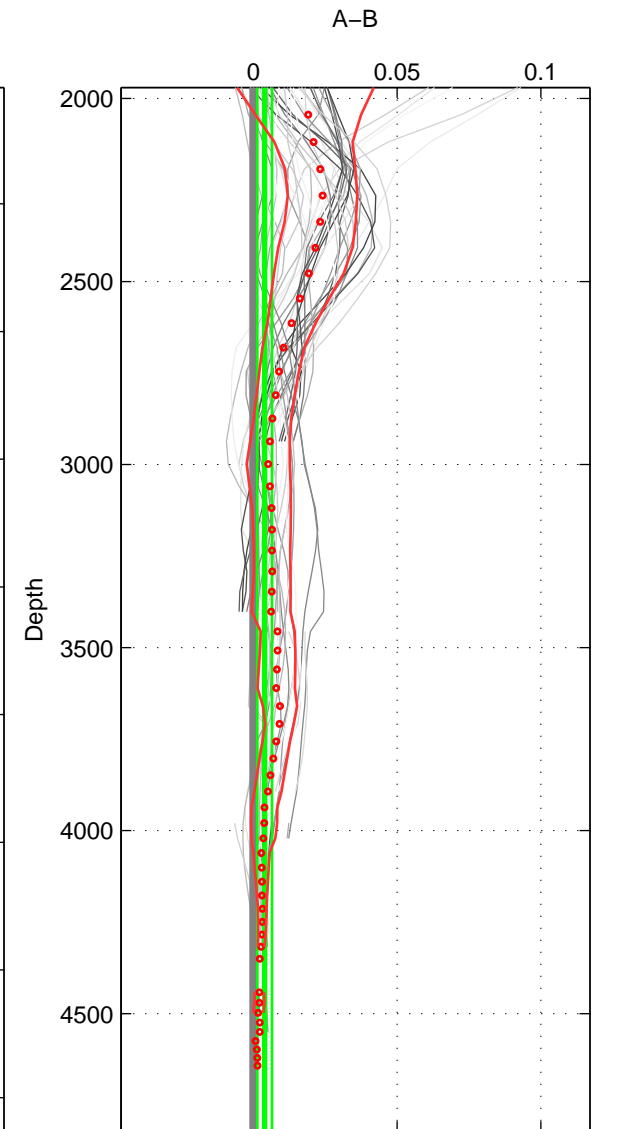

Cruise A (red). Date: Aug 1993 Cruisename: 251-33MW19930704.1

Cruise B (blue). Date: Jun 2004 Cruisename: 275-35TH20040604

\*\*\* "Favourite" values are means of spaces 1 2 3.

	Offset	O.StDev	Ratio	R.Stdev	Rating
SIGMA:	0.010	0.005	1.000	0.000	5
THETA:	0.005	0.004	1.000	0.000	5
DEPTH:	0.004	0.003	1.000	0.000	5
FAV.:	0.006	0.004	1.000	0.000	5

Profiles of A: 6  
 Profiles of B: 18  
 Diff profs : 42  
 WMoffset (A-B): 0.0096482  
 WMoffset stdev: 0.0052565  
 WMratio (A/B): 1.0003  
 WMratio stdev: 0.00015052

Quality (1-5): 5

Profiles of A: 6  
 Profiles of B: 18  
 Diff profs : 42  
 WMoffset (A-B): 0.0052444  
 WMoffset stdev: 0.0036454  
 WMratio (A/B): 1.0002  
 WMratio stdev: 0.00010439

Quality (1-5): 5

Profiles of A: 6  
 Profiles of B: 18  
 Diff profs : 42  
 WMoffset (A-B): 0.0039767  
 WMoffset stdev: 0.0025499  
 WMratio (A/B): 1.0001  
 WMratio stdev: 7.3047e-05

Quality (1-5): 5