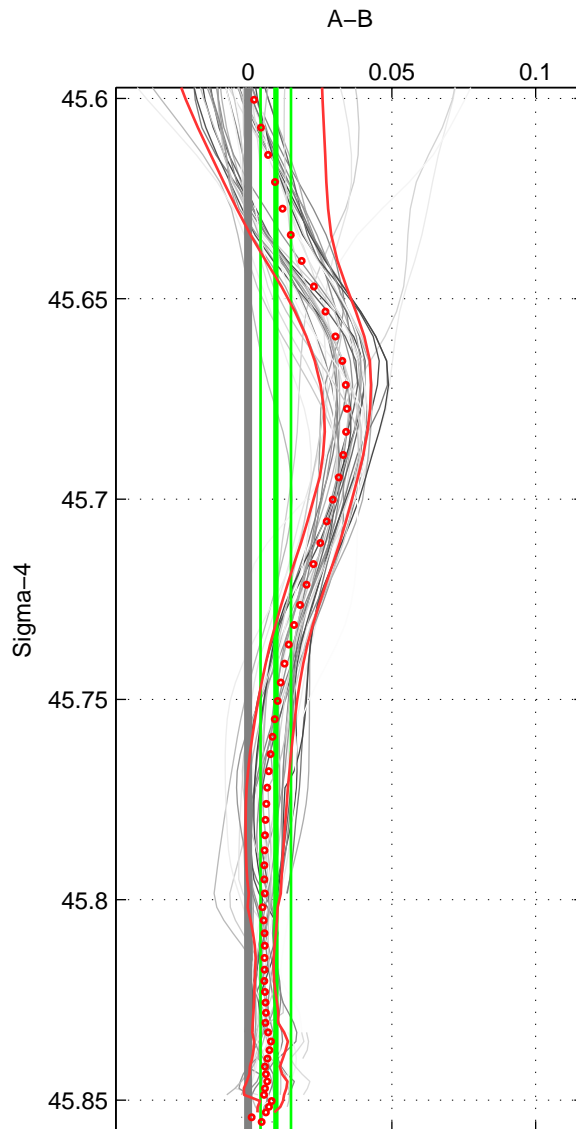

Cruise A (red). Date: Aug 1993 Cruisename: 251-33MW19930704.1

Cruise B (blue). Date: Jun 2004 Cruisename: 275-35TH20040604

\*\*\* "Favourite" values are means of spaces 1 2 3.

	Offset	O.StDev	Ratio	R.Stdev	Rating
SIGMA:	0.010	0.005	1.000	0.000	5
THETA:	0.005	0.004	1.000	0.000	5
DEPTH:	0.004	0.003	1.000	0.000	5
FAV.:	0.006	0.004	1.000	0.000	5

Profiles of A: 6  
 Profiles of B: 18  
 Diff profs : 42  
 WMoffset (A-B): 0.0096482  
 WMoffset stdev: 0.0052565  
 WMratio (A/B): 1.0003  
 WMratio stdev: 0.00015052

Quality (1-5): 5

Profiles of A: 6  
 Profiles of B: 18  
 Diff profs : 42  
 WMoffset (A-B): 0.0052444  
 WMoffset stdev: 0.0036454  
 WMratio (A/B): 1.0002  
 WMratio stdev: 0.00010439

Quality (1-5): 5

Profiles of A: 6  
 Profiles of B: 18  
 Diff profs : 42  
 WMoffset (A-B): 0.0039767  
 WMoffset stdev: 0.0025499  
 WMratio (A/B): 1.0001  
 WMratio stdev: 7.3047e-05

Quality (1-5): 5