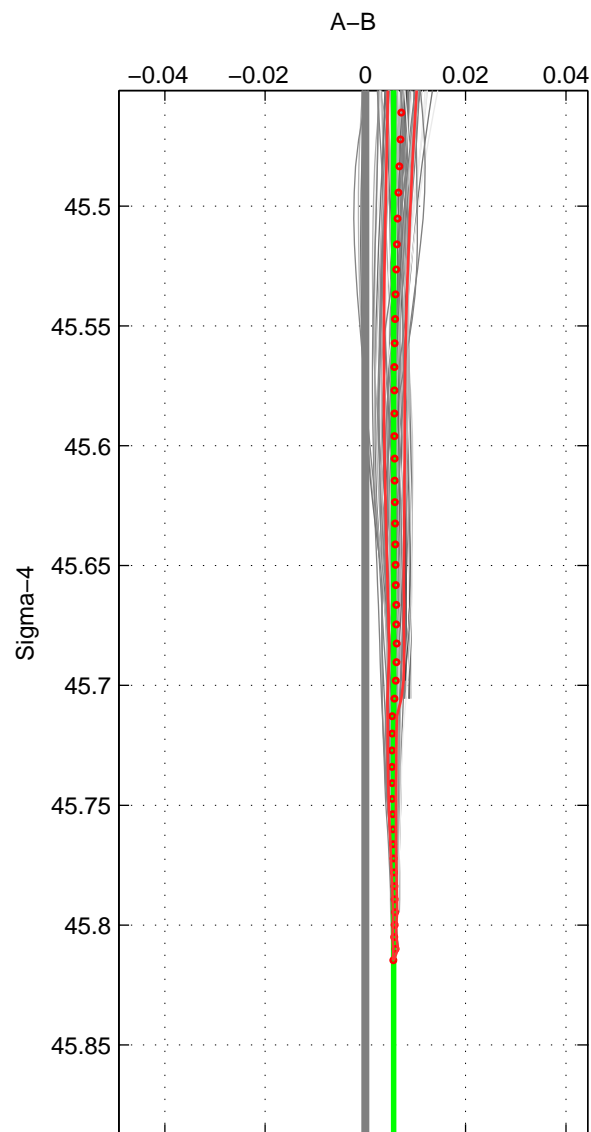

Cruise A (red). Date: Oct 2007 Cruisename: 613-49NZ20071008

Cruise B (blue). Date: Jun 1993 Cruisename: 617-49OS19930611

\*\*\* "Favourite" values are means of spaces 1 2.

	Offset	O.StDev	Ratio	R.Stdev	Rating
SIGMA:	0.006	0.000	1.000	0.000	4
THETA:	0.011	0.002	1.000	0.000	4
DEPTH:	0.009	0.004	1.000	0.000	3
FAV.:	0.008	0.001	1.000	0.000	4

Profiles of A: 39  
 Profiles of B: 14  
 Diff profs: 100  
 WMoffset (A-B): 0.0056327  
 WMoffset stdev: 0.0002431  
 WMratio (A/B): 1.0002  
 WMratio stdev: 7.0101e-06

Quality (1-5): 4

Profiles of A: 39  
 Profiles of B: 14  
 Diff profs: 100  
 WMoffset (A-B): 0.010748  
 WMoffset stdev: 0.0020018  
 WMratio (A/B): 1.0003  
 WMratio stdev: 5.7819e-05

Quality (1-5): 4

Profiles of A: 39  
 Profiles of B: 14  
 Diff profs: 100  
 WMoffset (A-B): 0.0086291  
 WMoffset stdev: 0.0039471  
 WMratio (A/B): 1.0002  
 WMratio stdev: 0.00011398

Quality (1-5): 3