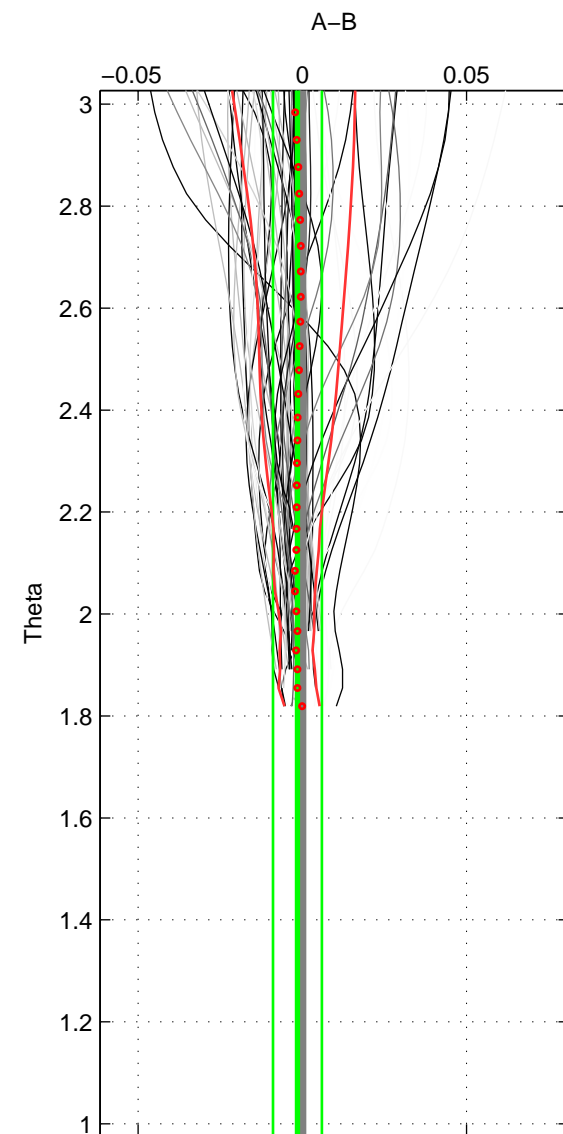

Cruise A (red). Date: Jul 2005 Cruisename: 669-49UF20050615

Cruise B (blue). Date: Feb 2007 Cruisename: 714-49UP20070118

*** "Favourite" values are means of spaces 1 2.

	Offset	O.StDev	Ratio	R.Stdev	Rating
SIGMA:	-0.001	0.004	1.000	0.000	5
THETA:	-0.001	0.007	1.000	0.000	5
DEPTH:	0.001	0.000	1.000	0.000	3
FAV. :	-0.001	0.006	1.000	0.000	5

Profiles of A: 44
 Profiles of B: 42
 Diff profs : 82
 WMoffset (A-B): -0.0010037
 WMoffset stdev: 0.0039117
 WMratio (A/B): 0.99997
 WMratio stdev: 0.0001131

Quality (1-5): 5

Profiles of A: 44
 Profiles of B: 42
 Diff profs : 82
 WMoffset (A-B): -0.0014727
 WMoffset stdev: 0.0074157
 WMratio (A/B): 0.99996
 WMratio stdev: 0.00021447

Quality (1-5): 5

Profiles of A: 44
 Profiles of B: 42
 Diff profs : 82
 WMoffset (A-B): 0.0008061
 WMoffset stdev: 0.00022839
 WMratio (A/B): 1
 WMratio stdev: 6.6166e-06

Quality (1-5): 3

Please note that statistics are bad.