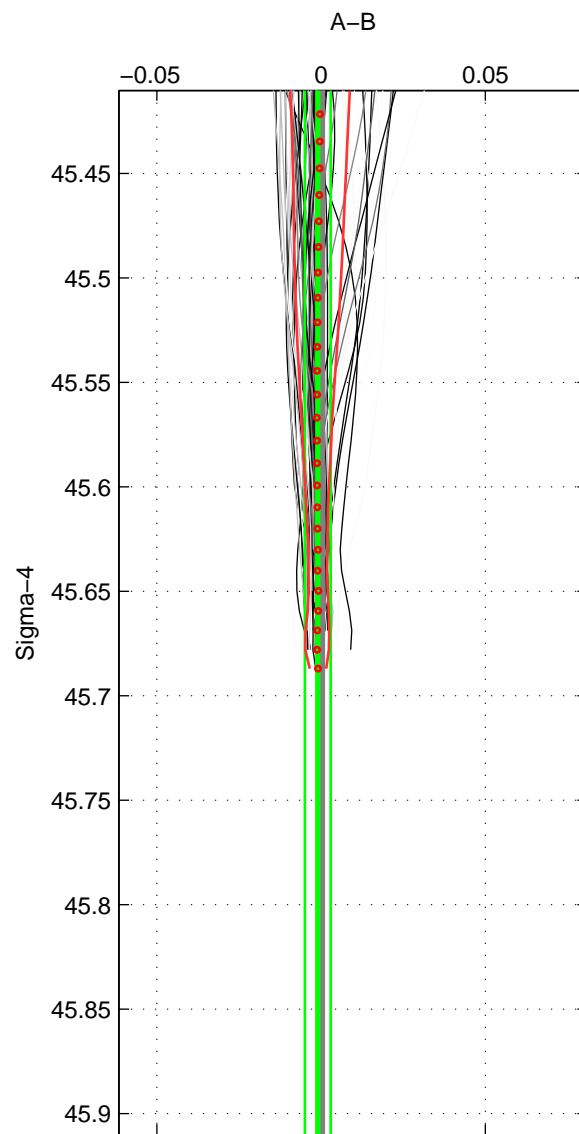

Cruise A (red). Date: Jul 2005 Cruisename: 669-49UF20050615

Cruise B (blue). Date: Feb 2007 Cruisename: 714-49UP20070118

*** "Favourite" values are means of spaces 1 2.

	Offset	O.StDev	Ratio	R.Stdev	Rating
SIGMA:	-0.001	0.004	1.000	0.000	5
THETA:	-0.001	0.007	1.000	0.000	5
DEPTH:	0.001	0.000	1.000	0.000	3
FAV. :	-0.001	0.006	1.000	0.000	5

Profiles of A: 44
 Profiles of B: 42
 Diff profs : 82
 WMoffset (A-B): -0.0010037
 WMoffset stdev: 0.0039117
 WMratio (A/B): 0.99997
 WMratio stdev: 0.0001131

Quality (1-5): 5

Profiles of A: 44
 Profiles of B: 42
 Diff profs : 82
 WMoffset (A-B): -0.0014727
 WMoffset stdev: 0.0074157
 WMratio (A/B): 0.99996
 WMratio stdev: 0.00021447

Quality (1-5): 5

Profiles of A: 44
 Profiles of B: 42
 Diff profs : 82
 WMoffset (A-B): 0.0008061
 WMoffset stdev: 0.00022839
 WMratio (A/B): 1
 WMratio stdev: 6.6166e-06

Quality (1-5): 3

Please note that statistics are bad.