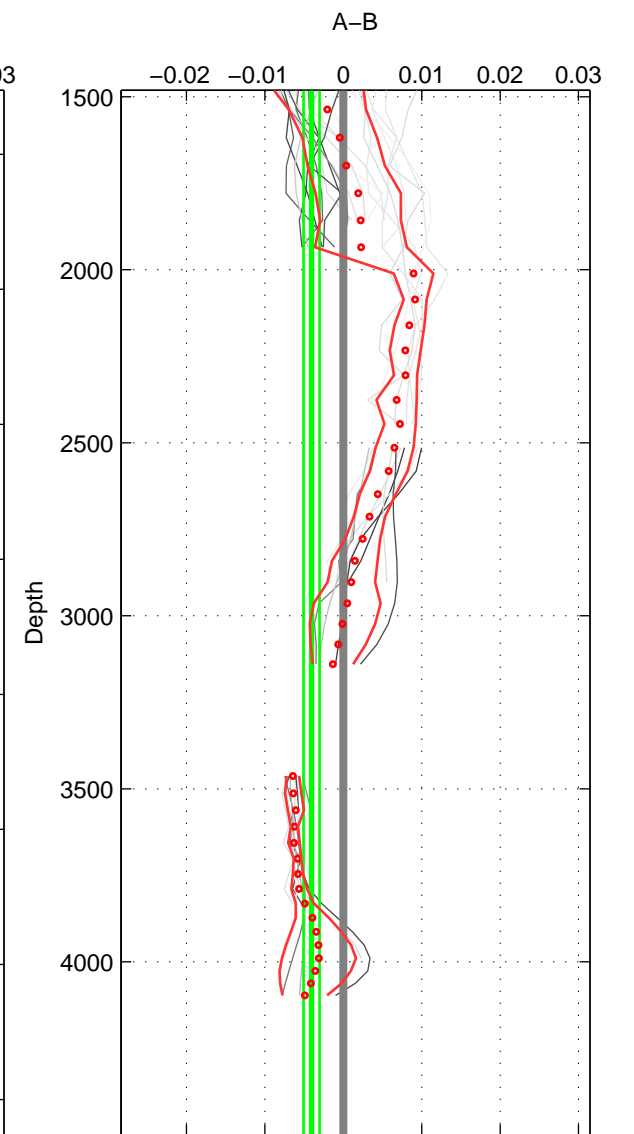

Cruise A (red). Date: Jun 1993 Cruisename: 497-325019930515  
 Cruise B (blue). Date: May 2007 Cruisename: 509-32WC20070511

\*\*\* "Favourite" values are means of spaces 1 2.

	Offset	O.StDev	Ratio	R.Stdev	Rating
SIGMA:	-0.001	0.001	1.000	0.000	5
THETA:	-0.004	0.004	1.000	0.000	5
DEPTH:	-0.004	0.001	1.000	0.000	4
FAV. :	-0.003	0.002	1.000	0.000	5

Profiles of A: 10  
 Profiles of B: 8  
 Diff profs : 55  
 WMoffset (A-B): -0.0011916  
 WMoffset stdev: 0.00092662  
 WMratio (A/B): 0.99997  
 WMratio stdev: 2.6719e-05

Quality (1-5): 5

Profiles of A: 10  
 Profiles of B: 8  
 Diff profs : 55  
 WMoffset (A-B): -0.004197  
 WMoffset stdev: 0.0037423  
 WMratio (A/B): 0.99988  
 WMratio stdev: 0.00010789

Quality (1-5): 5

Profiles of A: 10  
 Profiles of B: 8  
 Diff profs : 55  
 WMoffset (A-B): -0.0040445  
 WMoffset stdev: 0.0010153  
 WMratio (A/B): 0.99988  
 WMratio stdev: 2.9266e-05

Quality (1-5): 4