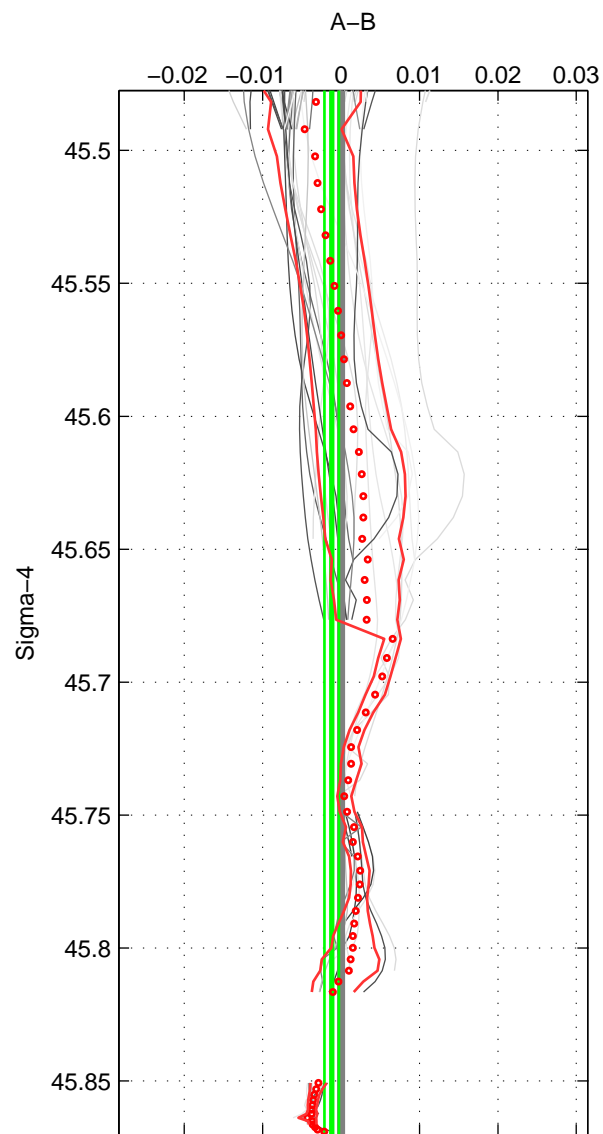

Cruise A (red). Date: Jun 1993 Cruisename: 497-325019930515  
 Cruise B (blue). Date: May 2007 Cruisename: 509-32WC20070511

\*\*\* "Favourite" values are means of spaces 1 2.

	Offset	O.StDev	Ratio	R.Stdev	Rating
SIGMA:	-0.001	0.001	1.000	0.000	5
THETA:	-0.004	0.004	1.000	0.000	5
DEPTH:	-0.004	0.001	1.000	0.000	4
FAV. :	-0.003	0.002	1.000	0.000	5

Profiles of A: 10  
 Profiles of B: 8  
 Diff profs : 55  
 WMoffset (A-B): -0.0011916  
 WMoffset stdev: 0.00092662  
 WMratio (A/B): 0.99997  
 WMratio stdev: 2.6719e-05

Quality (1-5): 5

Profiles of A: 10  
 Profiles of B: 8  
 Diff profs : 55  
 WMoffset (A-B): -0.004197  
 WMoffset stdev: 0.0037423  
 WMratio (A/B): 0.99988  
 WMratio stdev: 0.00010789

Quality (1-5): 5

Profiles of A: 10  
 Profiles of B: 8  
 Diff profs : 55  
 WMoffset (A-B): -0.0040445  
 WMoffset stdev: 0.0010153  
 WMratio (A/B): 0.99988  
 WMratio stdev: 2.9266e-05

Quality (1-5): 4