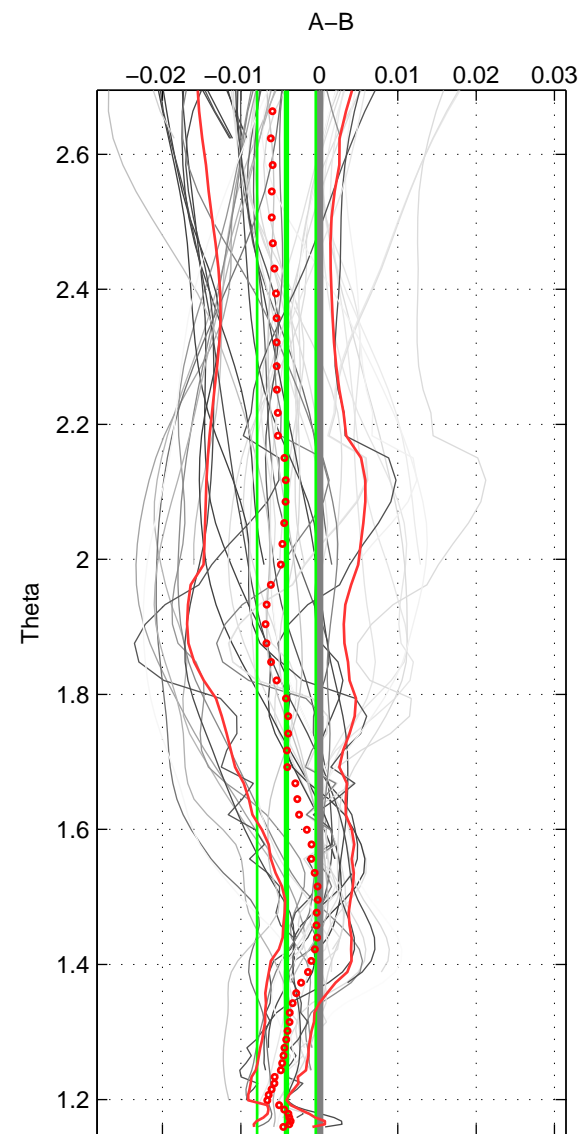

Cruise A (red). Date: Jun 1993 Cruisename: 497-325019930515  
 Cruise B (blue). Date: May 2007 Cruisename: 509-32WC20070511

\*\*\* "Favourite" values are means of spaces 1 2.

	Offset	O.StDev	Ratio	R.Stdev	Rating
SIGMA:	-0.001	0.001	1.000	0.000	5
THETA:	-0.004	0.004	1.000	0.000	5
DEPTH:	-0.004	0.001	1.000	0.000	4
FAV. :	-0.003	0.002	1.000	0.000	5

Profiles of A: 10  
 Profiles of B: 8  
 Diff profs : 55  
 WMoffset (A-B): -0.0011916  
 WMoffset stdev: 0.00092662  
 WMratio (A/B): 0.99997  
 WMratio stdev: 2.6719e-05

Quality (1-5): 5

Profiles of A: 10  
 Profiles of B: 8  
 Diff profs : 55  
 WMoffset (A-B): -0.004197  
 WMoffset stdev: 0.0037423  
 WMratio (A/B): 0.99988  
 WMratio stdev: 0.00010789

Quality (1-5): 5

Profiles of A: 10  
 Profiles of B: 8  
 Diff profs : 55  
 WMoffset (A-B): -0.0040445  
 WMoffset stdev: 0.0010153  
 WMratio (A/B): 0.99988  
 WMratio stdev: 2.9266e-05

Quality (1-5): 4