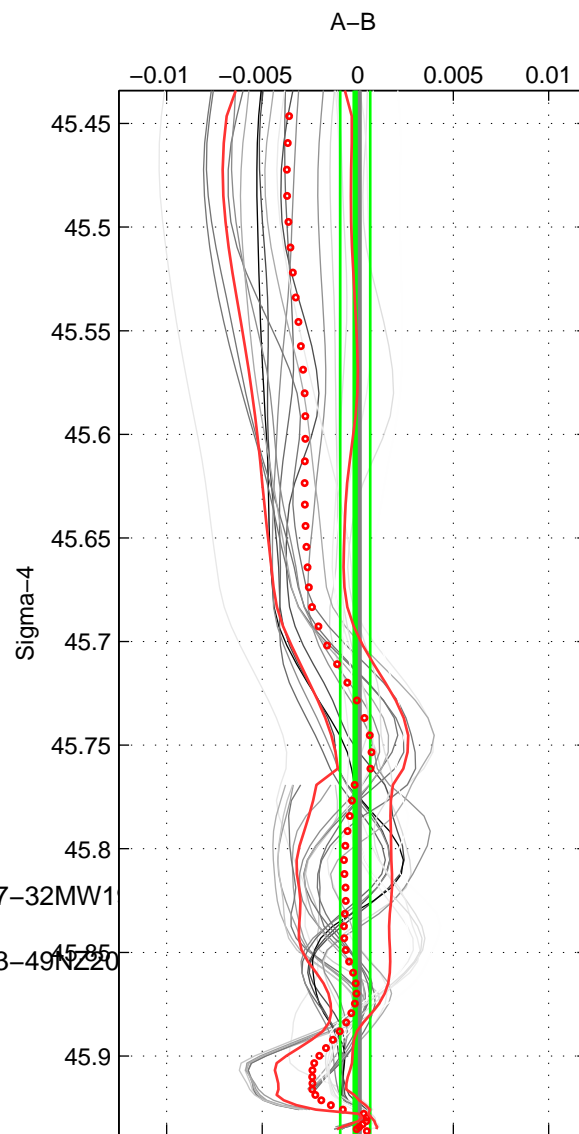

Cruise A (red). Date: Mar 1989 Cruisename: 507-32MW1
 Cruise B (blue). Date: Oct 2007 Cruisename: 613-49N220

*** "Favourite" values are means of spaces 1 2 3.

	Offset	O.StDev	Ratio	R.Stdev	Rating
SIGMA:	-0.000	0.001	1.000	0.000	5
THETA:	-0.001	0.002	1.000	0.000	5
DEPTH:	0.001	0.001	1.000	0.000	5
FAV. :	-0.000	0.001	1.000	0.000	5

Profiles of A: 5
 Profiles of B: 7
 Diff profs : 27
 WMoffset (A-B): -0.00013526
 WMoffset stdev: 0.0007856
 WMratio (A/B): 1
 WMratio stdev: 2.2633e-05

Quality (1-5): 5

Profiles of A: 5
 Profiles of B: 7
 Diff profs : 27
 WMoffset (A-B): -0.00077076
 WMoffset stdev: 0.0016361
 WMratio (A/B): 0.99998
 WMratio stdev: 4.7155e-05

Quality (1-5): 5

Profiles of A: 5
 Profiles of B: 7
 Diff profs : 27
 WMoffset (A-B): 0.0008856
 WMoffset stdev: 0.001328
 WMratio (A/B): 1
 WMratio stdev: 3.8271e-05

Quality (1-5): 5