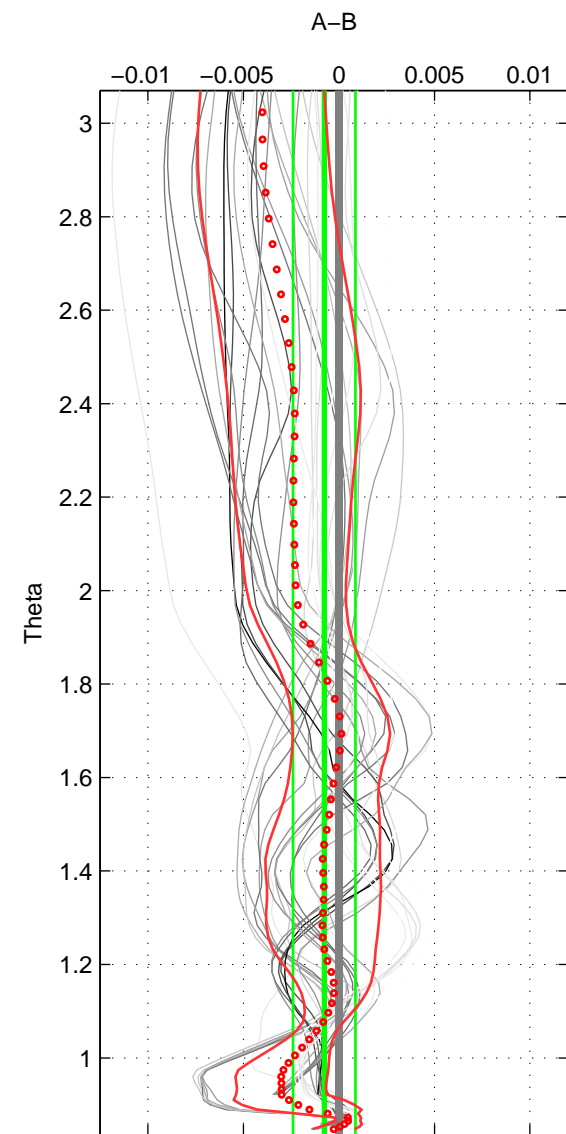

Cruise A (red). Date: Mar 1989 Cruisename: 507-32MW1
 Cruise B (blue). Date: Oct 2007 Cruisename: 613-49N220

*** "Favourite" values are means of spaces 1 2 3.

	Offset	O.StDev	Ratio	R.Stdev	Rating
SIGMA:	-0.000	0.001	1.000	0.000	5
THETA:	-0.001	0.002	1.000	0.000	5
DEPTH:	0.001	0.001	1.000	0.000	5
FAV. :	-0.000	0.001	1.000	0.000	5

Profiles of A: 5
 Profiles of B: 7
 Diff profs : 27
 WMoffset (A-B): -0.00013526
 WMoffset stdev: 0.0007856
 WMratio (A/B): 1
 WMratio stdev: 2.2633e-05

Quality (1-5): 5

Profiles of A: 5
 Profiles of B: 7
 Diff profs : 27
 WMoffset (A-B): -0.00077076
 WMoffset stdev: 0.0016361
 WMratio (A/B): 0.99998
 WMratio stdev: 4.7155e-05

Quality (1-5): 5

Profiles of A: 5
 Profiles of B: 7
 Diff profs : 27
 WMoffset (A-B): 0.0008856
 WMoffset stdev: 0.001328
 WMratio (A/B): 1
 WMratio stdev: 3.8271e-05

Quality (1-5): 5