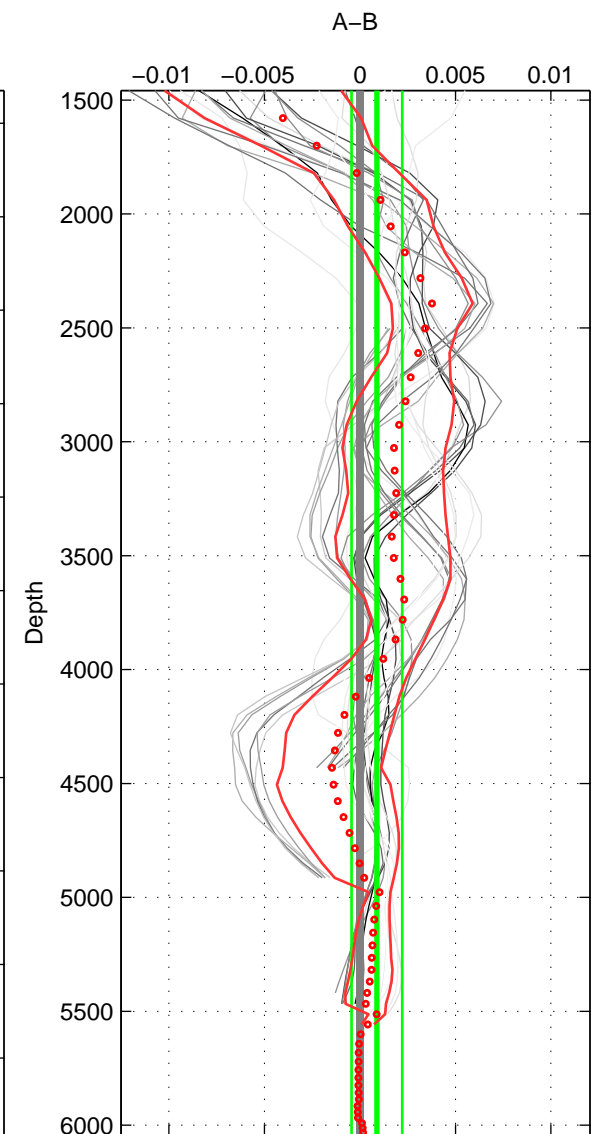

Cruise A (red). Date: Mar 1989 Cruisename: 507-32MW1
 Cruise B (blue). Date: Oct 2007 Cruisename: 613-49N220

*** "Favourite" values are means of spaces 1 2 3.

	Offset	O.StDev	Ratio	R.Stdev	Rating
SIGMA:	-0.000	0.001	1.000	0.000	5
THETA:	-0.001	0.002	1.000	0.000	5
DEPTH:	0.001	0.001	1.000	0.000	5
FAV. :	-0.000	0.001	1.000	0.000	5

Profiles of A: 5
 Profiles of B: 7
 Diff profs : 27
 WMoffset (A-B): -0.00013526
 WMoffset stdev: 0.0007856
 WMratio (A/B): 1
 WMratio stdev: 2.2633e-05

Quality (1-5): 5

Profiles of A: 5
 Profiles of B: 7
 Diff profs : 27
 WMoffset (A-B): -0.00077076
 WMoffset stdev: 0.0016361
 WMratio (A/B): 0.99998
 WMratio stdev: 4.7155e-05

Quality (1-5): 5

Profiles of A: 5
 Profiles of B: 7
 Diff profs : 27
 WMoffset (A-B): 0.0008856
 WMoffset stdev: 0.001328
 WMratio (A/B): 1
 WMratio stdev: 3.8271e-05

Quality (1-5): 5