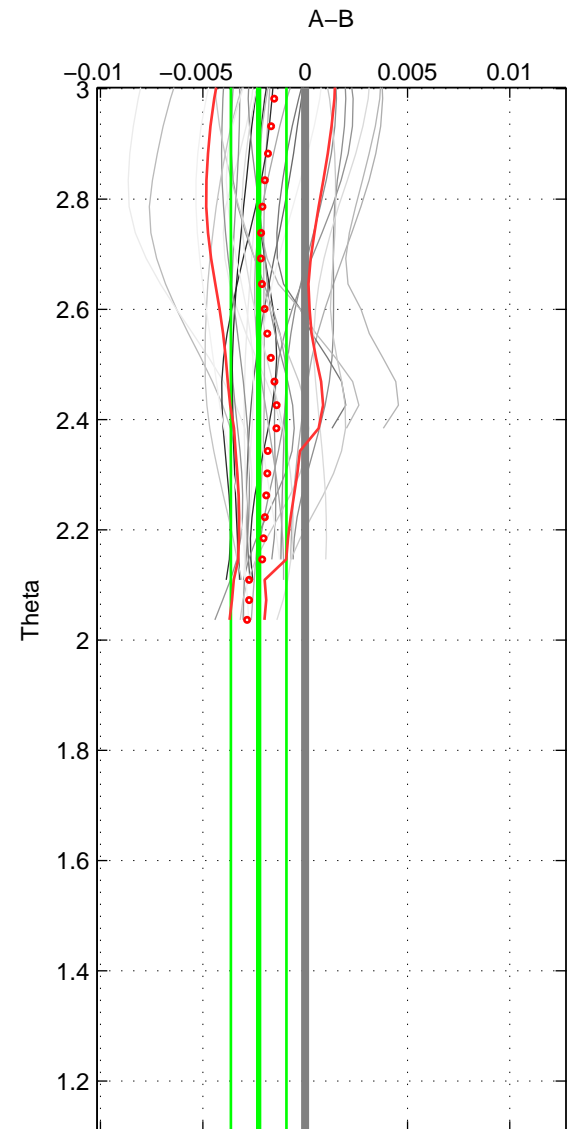

Cruise A (red). Date: Mar 1989 Cruisename: 507-32MW19890206

Cruise B (blue). Date: Nov 2007 Cruisename: 675-49UF20071023

*** "Favourite" values are means of spaces 1 2.

	Offset	O.StDev	Ratio	R.Stdev	Rating
SIGMA:	-0.002	0.001	1.000	0.000	4
THETA:	-0.002	0.001	1.000	0.000	4
DEPTH:	0.000	0.001	1.000	0.000	3
FAV. :	-0.002	0.001	1.000	0.000	4

Profiles of A: 11
 Profiles of B: 3
 Diff profs : 29
 WMoffset (A-B): -0.0018954
 WMoffset stdev: 0.0011296
 WMratio (A/B): 0.99995
 WMratio stdev: 3.2619e-05

Quality (1-5): 4

Profiles of A: 11
 Profiles of B: 3
 Diff profs : 29
 WMoffset (A-B): -0.002268
 WMoffset stdev: 0.0013562
 WMratio (A/B): 0.99993
 WMratio stdev: 3.9161e-05

Quality (1-5): 4

Profiles of A: 11
 Profiles of B: 3
 Diff profs : 29
 WMoffset (A-B): 6.8373e-05
 WMoffset stdev: 0.001314
 WMratio (A/B): 1
 WMratio stdev: 3.7963e-05

Quality (1-5): 3

Please note that statistics are bad.