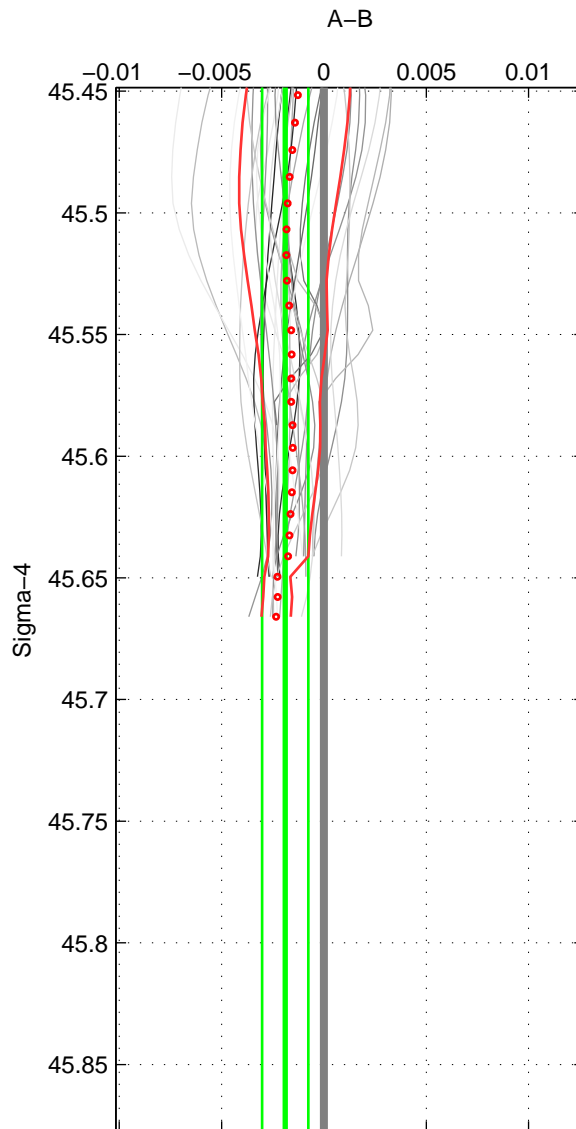

Cruise A (red). Date: Mar 1989 Cruisename: 507-32MW19890206

Cruise B (blue). Date: Nov 2007 Cruisename: 675-49UF20071023

*** "Favourite" values are means of spaces 1 2.

	Offset	O.StDev	Ratio	R.Stdev	Rating
SIGMA:	-0.002	0.001	1.000	0.000	4
THETA:	-0.002	0.001	1.000	0.000	4
DEPTH:	0.000	0.001	1.000	0.000	3
FAV. :	-0.002	0.001	1.000	0.000	4

Profiles of A: 11
 Profiles of B: 3
 Diff profs : 29
 WMoffset (A-B): -0.0018954
 WMoffset stdev: 0.0011296
 WMratio (A/B): 0.99995
 WMratio stdev: 3.2619e-05

Quality (1-5): 4

Profiles of A: 11
 Profiles of B: 3
 Diff profs : 29
 WMoffset (A-B): -0.002268
 WMoffset stdev: 0.0013562
 WMratio (A/B): 0.99993
 WMratio stdev: 3.9161e-05

Quality (1-5): 4

Profiles of A: 11
 Profiles of B: 3
 Diff profs : 29
 WMoffset (A-B): 6.8373e-05
 WMoffset stdev: 0.001314
 WMratio (A/B): 1
 WMratio stdev: 3.7963e-05

Quality (1-5): 3

Please note that statistics are bad.