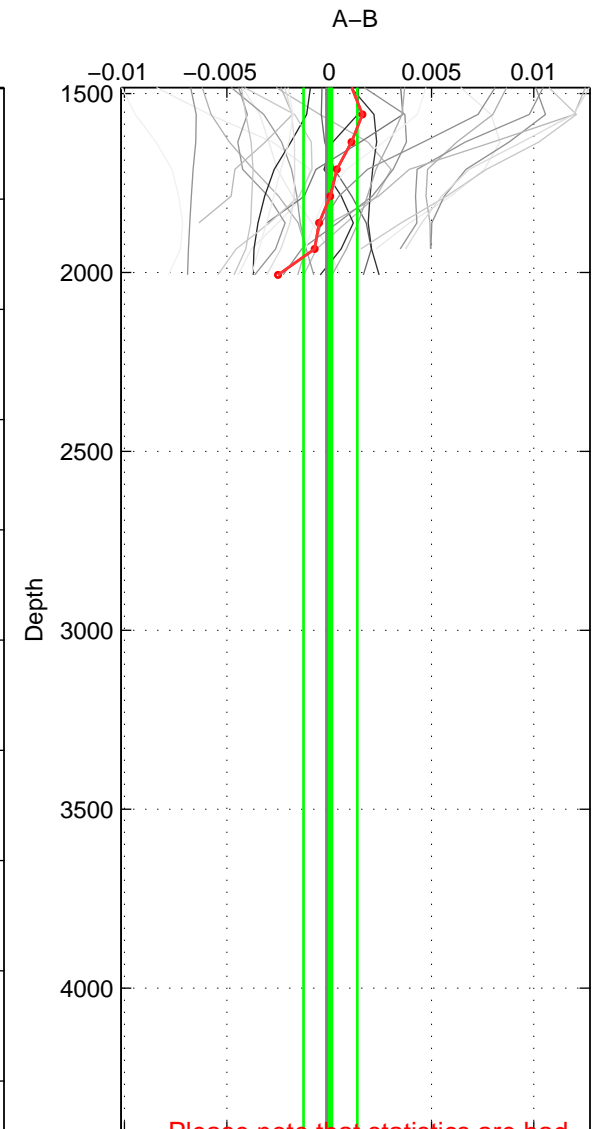

Cruise A (red). Date: Mar 1989 Cruisename: 507-32MW19890206

Cruise B (blue). Date: Nov 2007 Cruisename: 675-49UF20071023

*** "Favourite" values are means of spaces 1 2.

	Offset	O.StDev	Ratio	R.Stdev	Rating
SIGMA:	-0.002	0.001	1.000	0.000	4
THETA:	-0.002	0.001	1.000	0.000	4
DEPTH:	0.000	0.001	1.000	0.000	3
FAV. :	-0.002	0.001	1.000	0.000	4

Profiles of A: 11
 Profiles of B: 3
 Diff profs : 29
 WMoffset (A-B): -0.0018954
 WMoffset stdev: 0.0011296
 WMratio (A/B): 0.99995
 WMratio stdev: 3.2619e-05

Quality (1-5): 4

Profiles of A: 11
 Profiles of B: 3
 Diff profs : 29
 WMoffset (A-B): -0.002268
 WMoffset stdev: 0.0013562
 WMratio (A/B): 0.99993
 WMratio stdev: 3.9161e-05

Quality (1-5): 4

Profiles of A: 11
 Profiles of B: 3
 Diff profs : 29
 WMoffset (A-B): 6.8373e-05
 WMoffset stdev: 0.001314
 WMratio (A/B): 1
 WMratio stdev: 3.7963e-05

Quality (1-5): 3

Please note that statistics are bad.